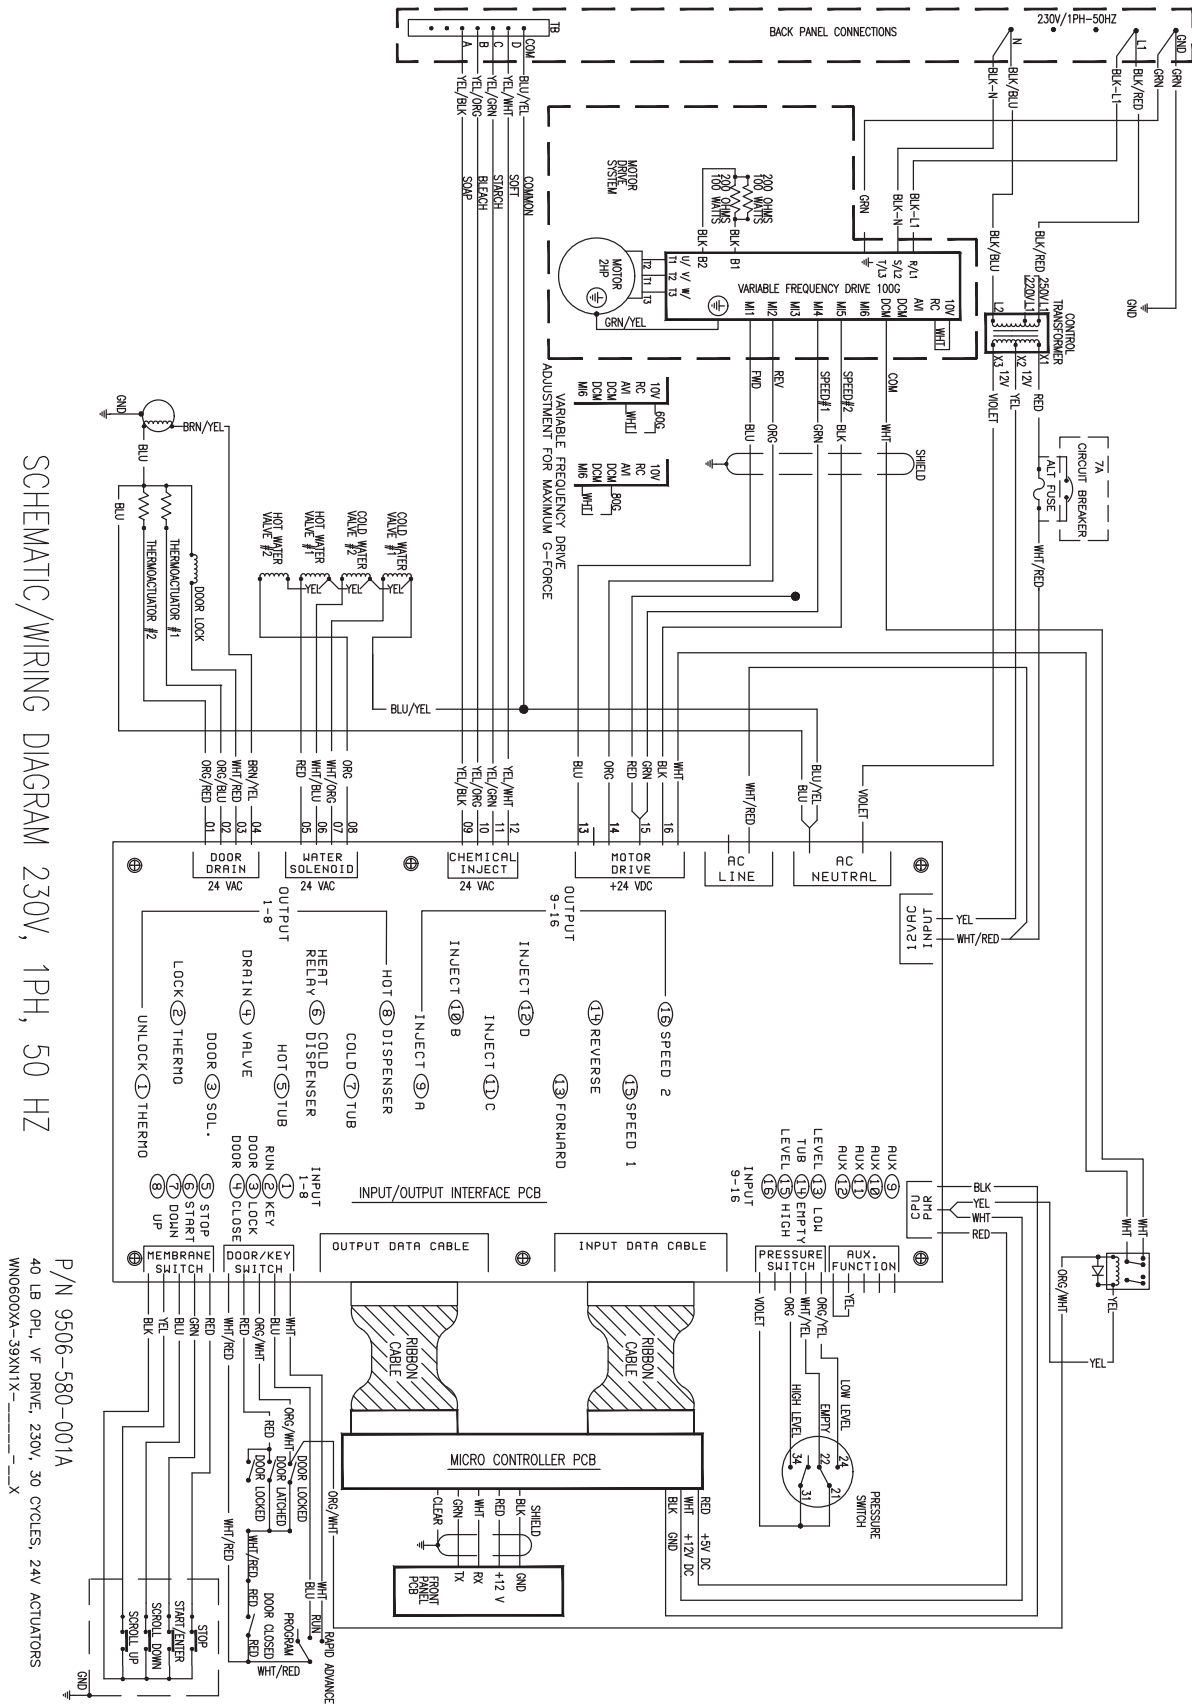

## WCND-WN Series 30 Cycle OPL Washers Schematics 50Hz

# OPL Maxi Load 40lb Wiring Schematic -39 50Hz

SCHEMATIC/WIRING DIAGRAM 230V, 1PH, 50 HZ

P/N 9506-580-001A  
 40 LB OPL, VF DRIVE, 230V, 30 CYCLES, 24V ACTUATORS  
 WIND00XA-39XN1X-\_\_\_\_\_X

# OPL Maxi Load 40lb Wiring Schematic -68 50Hz (Heated)

SCHEMATIC/WIRING DIAGRAM 380-415V, 3PH, 50 HZ

40 LB OR<sub>L</sub> VF DRIVE, 380-415V, 30 CYCLES, ELECTRIC HEAT  
 WMO000EA-68XN1X-\_\_\_\_\_X

P/N 9506-581-001A

# OPL Magnum Load 80lb Wiring Schematic -68 50Hz (Heated)

SCHEMATIC/WIRING DIAGRAM 230V, 3PH, 50 HZ

80 LB OPL, VF DRIVE, 230V, 30 CYCLES, ELECTRIC HEAT  
WN1200EA-68XN1X-\_\_\_\_\_X

P/N 9506-586-001A