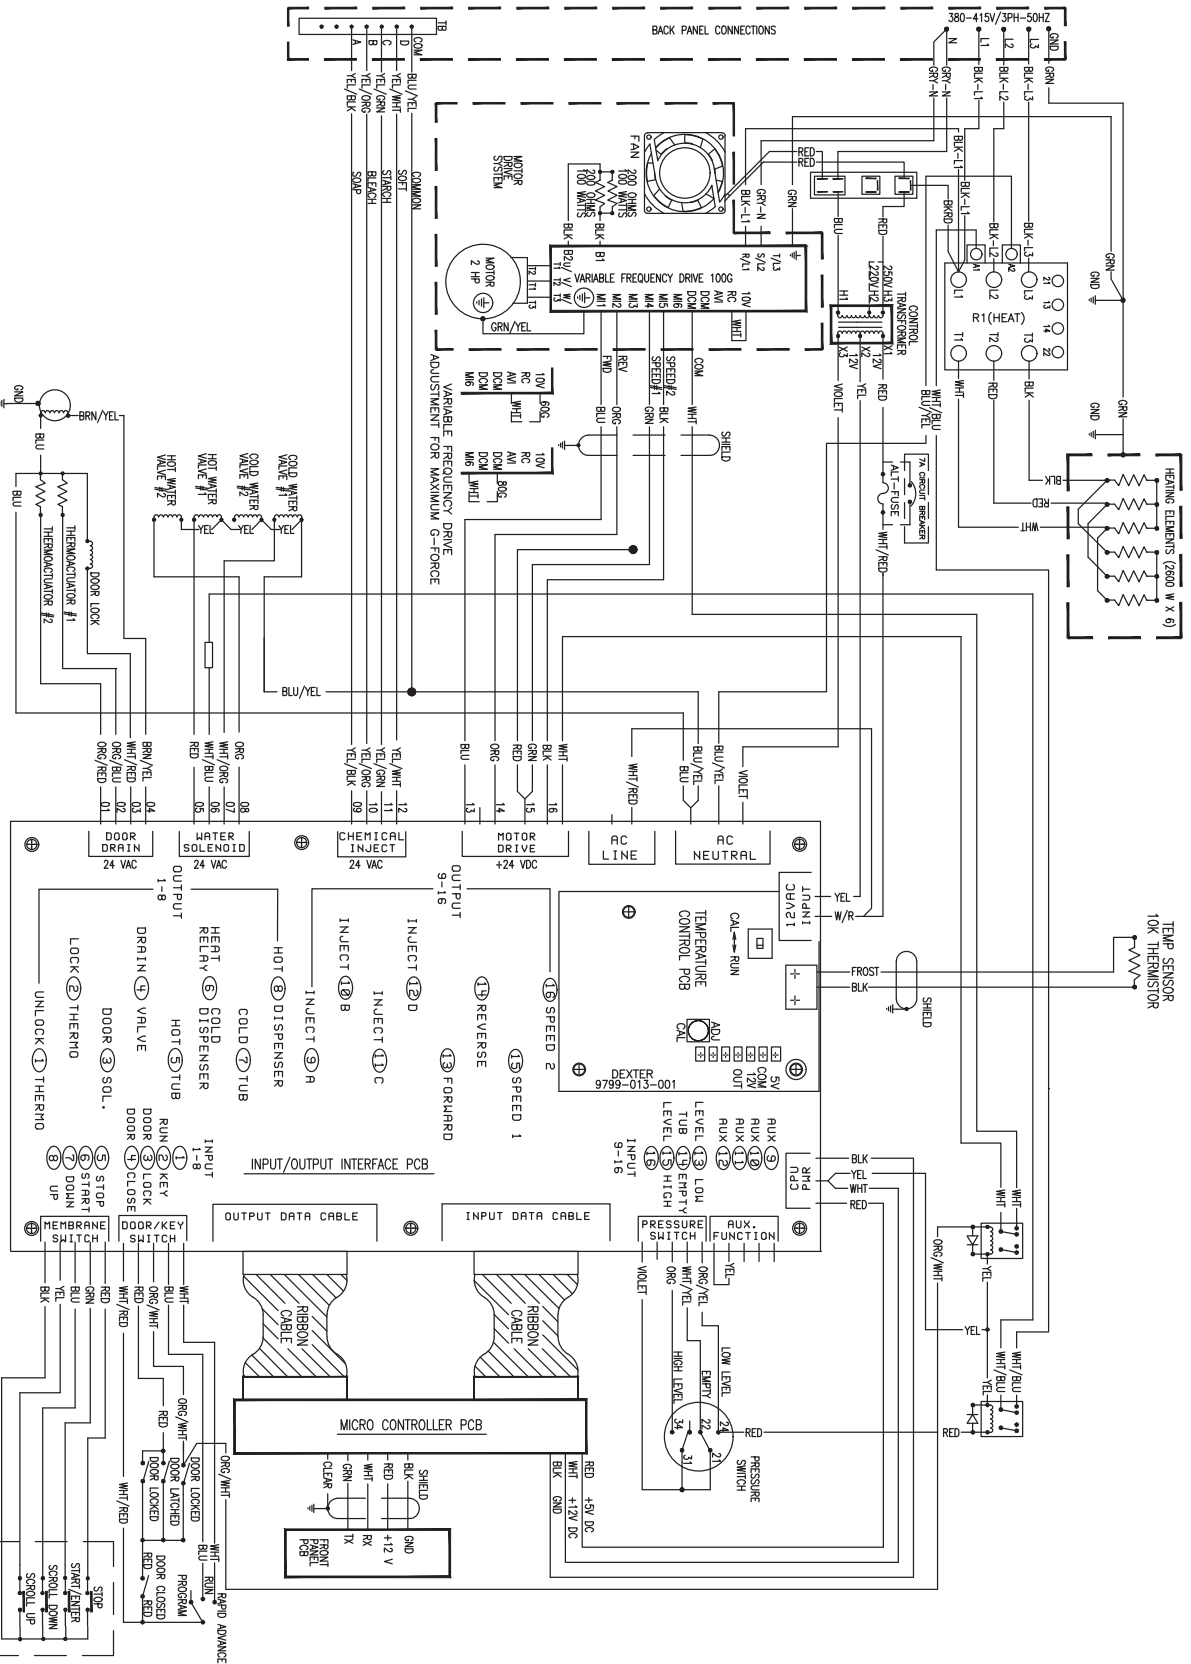

## WCND-WN Series 30 Cycle OPL Washers Schematics 50Hz

# OPL Maxi Load 40lb Wiring Schematic -39 50Hz

SCHEMATIC/WIRING DIAGRAM 230V, 1PH, 50 HZ

P/N 9506-580-001A  
 40 LB OPL, VF DRIVE, 230V, 30 CYCLES, 24V ACTUATORS  
 WIND00XA-39XN1X-\_\_\_\_\_X

# OPL Maxi Load 40lb Wiring Schematic -68 50Hz (Heated)

SCHEMATIC/WIRING DIAGRAM 380-415V, 3PH, 50 HZ

40 LB OR<sub>L</sub> VF DRIVE, 380-415V, 30 CYCLES, ELECTRIC HEAT  
 WMO000EA-68XN1X-\_\_\_\_\_X

P/N 9506-581-001A

# OPL Magnum Load 80lb Wiring Schematic -68 50Hz (Heated)

SCHEMATIC/WIRING DIAGRAM 230V, 3PH, 50 HZ

80 LB OPL, VF DRIVE, 230V, 30 CYCLES, ELECTRIC HEAT  
WN1200EA-68XN1X-\_\_\_\_\_X

P/N 9506-586-001A