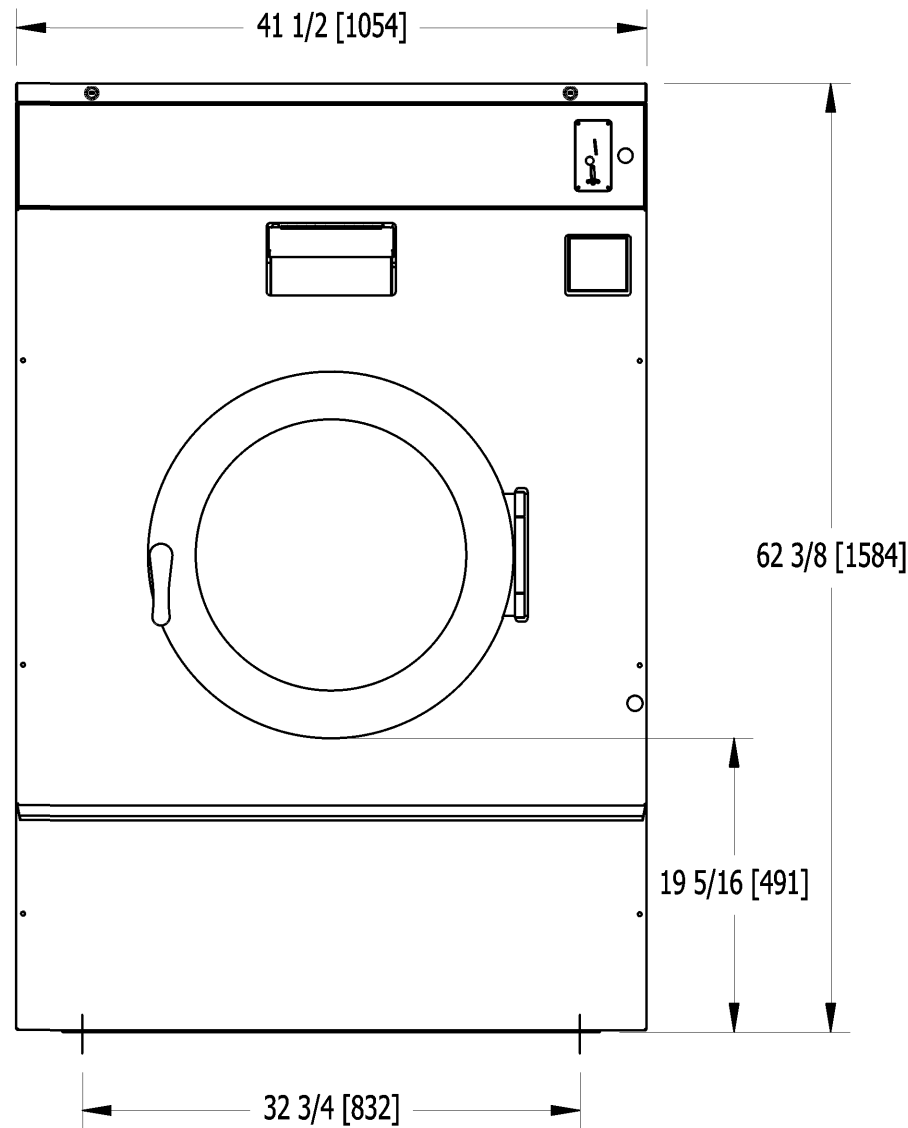

## T-1450 COMMERCIAL WASHER MOUNTING DIMENSIONS

FRONT

SIDE

REAR