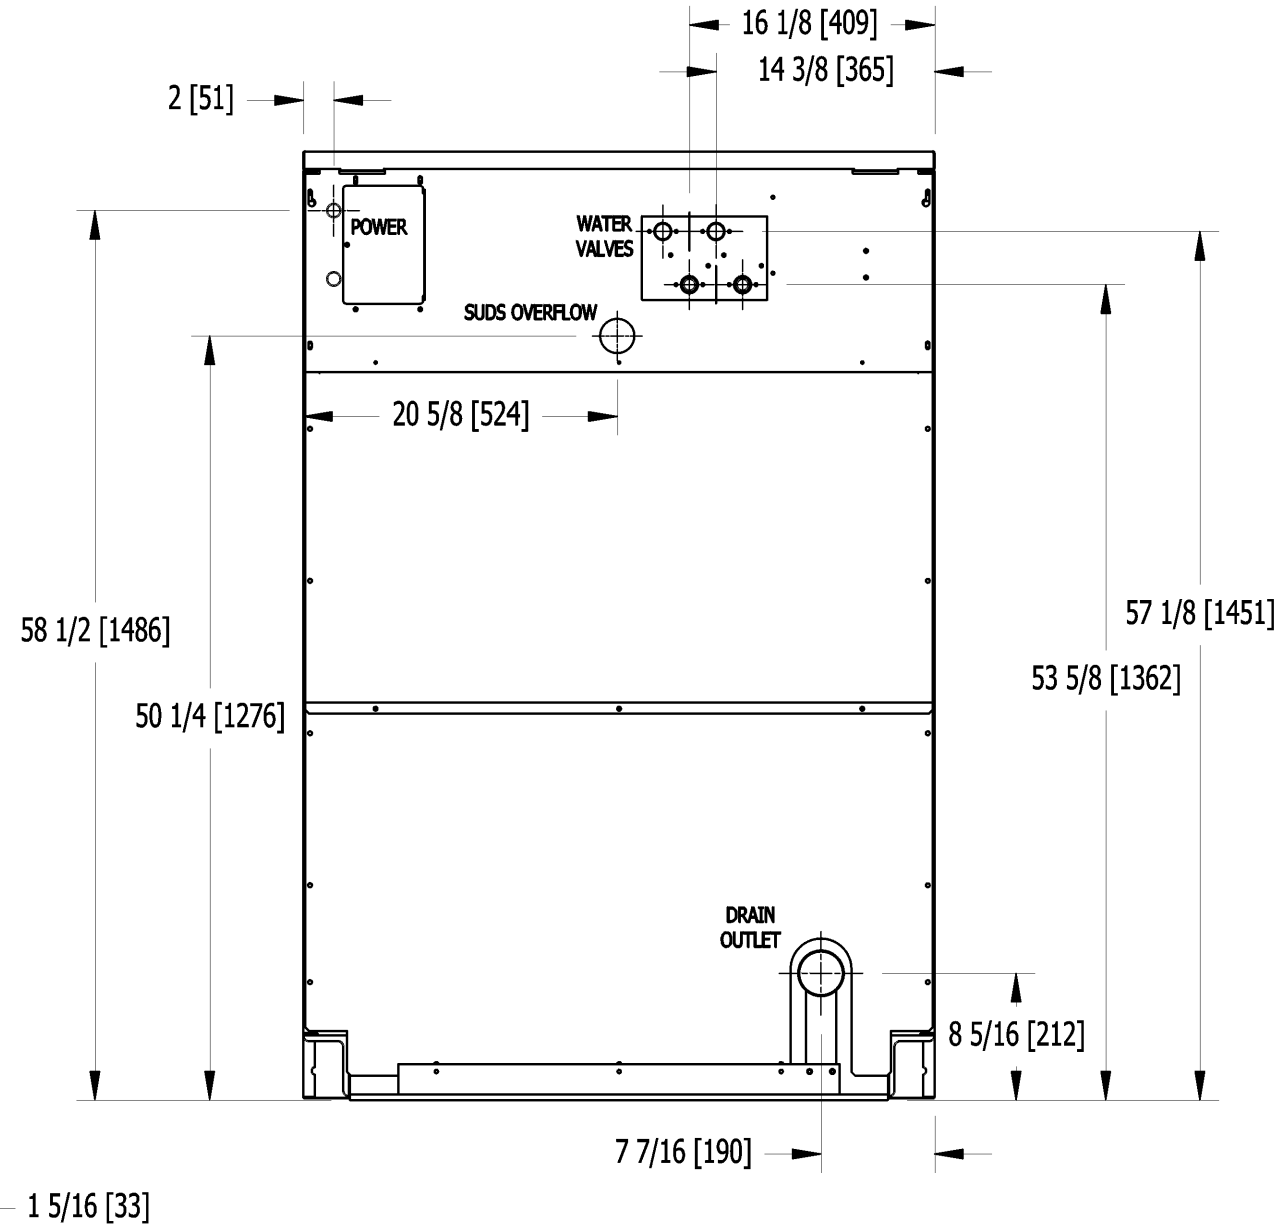

## T-1450 COMMERCIAL WASHER MOUNTING DIMENSIONS

FRONT

SIDE

REAR