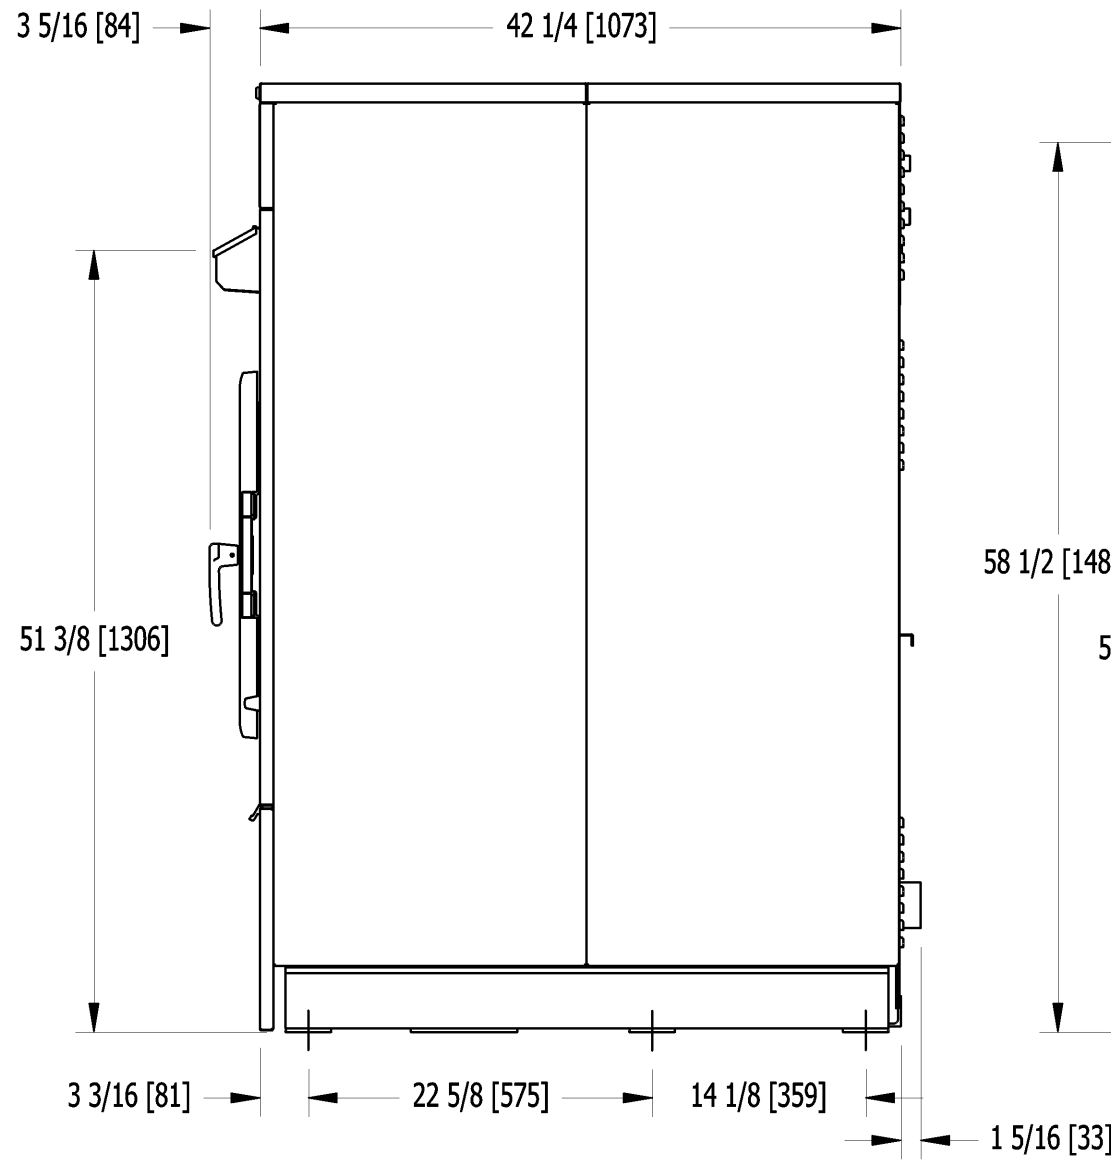

## T-1450 COMMERCIAL WASHER MOUNTING DIMENSIONS

FRONT

SIDE

REAR