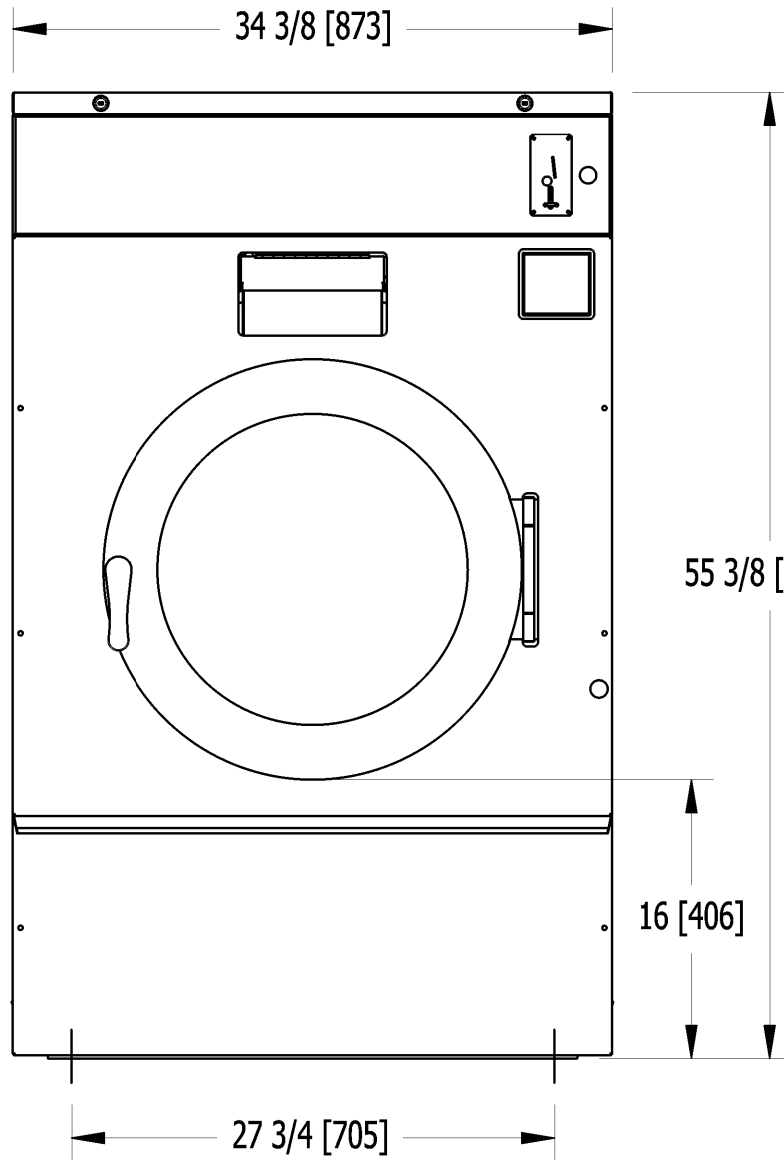

T-950 COMMERCIAL WASHER MOUNTING DIMENSIONS

FRONT

SIDE

REAR