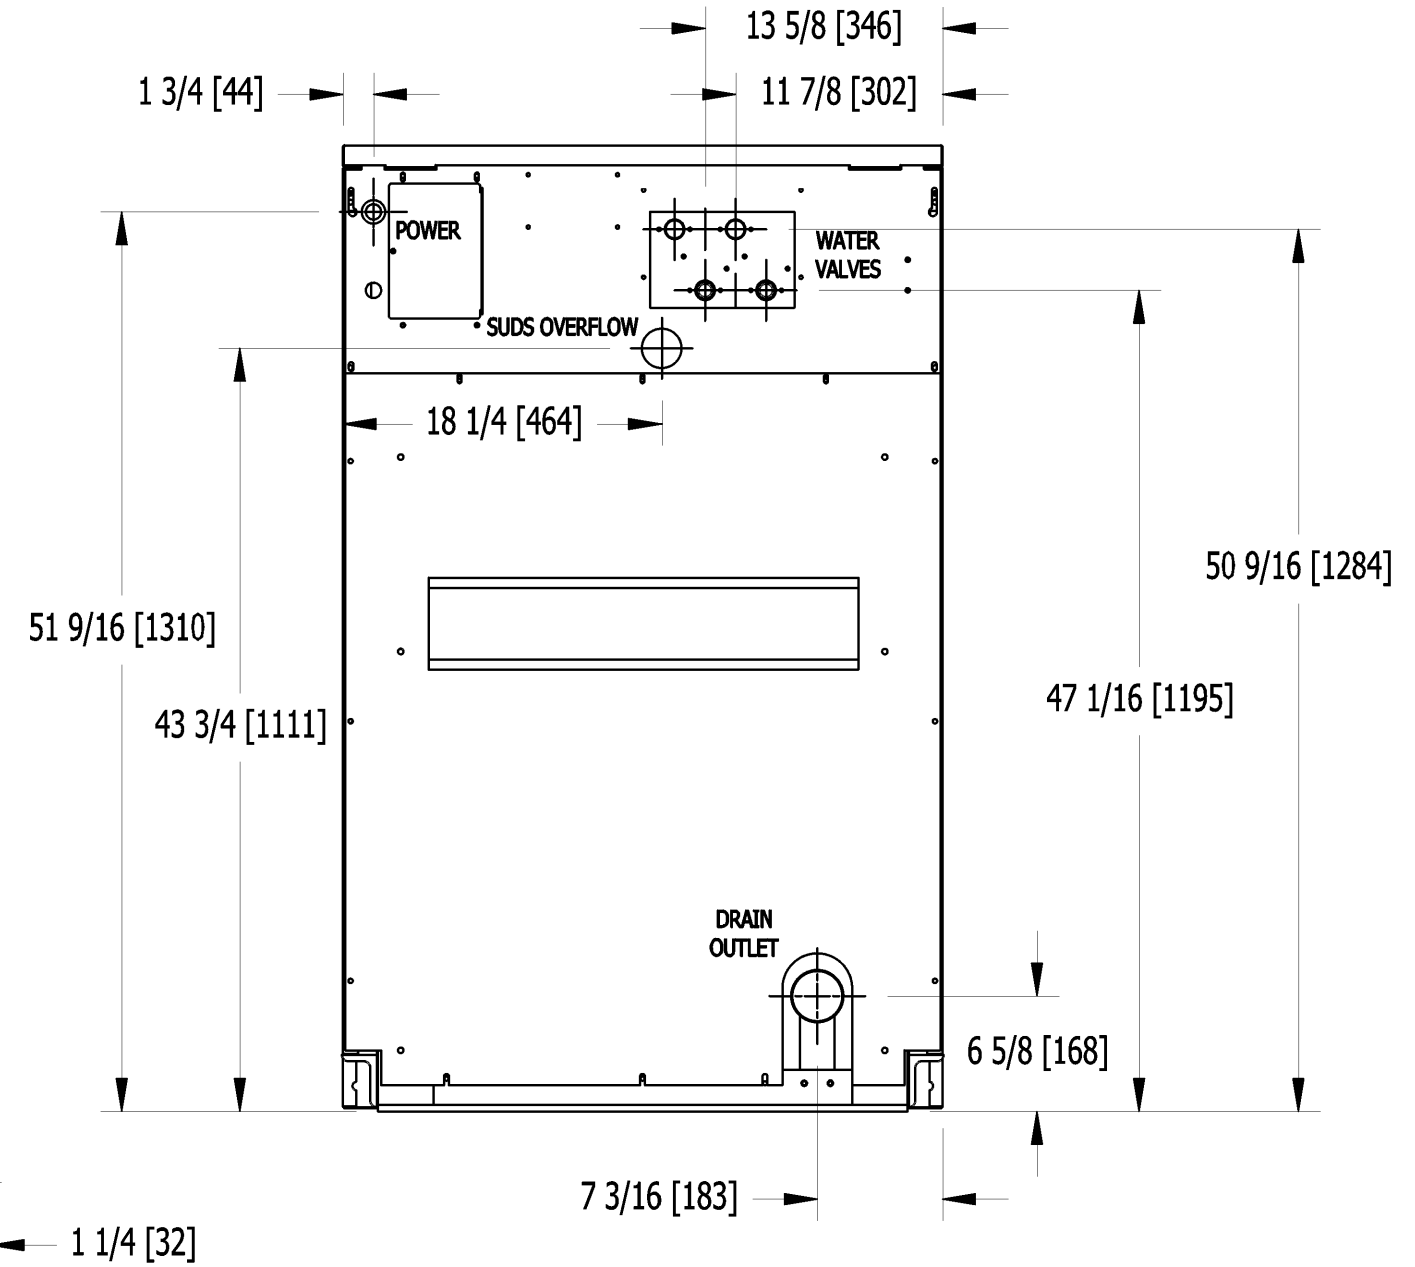

T-950 COMMERCIAL WASHER MOUNTING DIMENSIONS

FRONT

SIDE

REAR