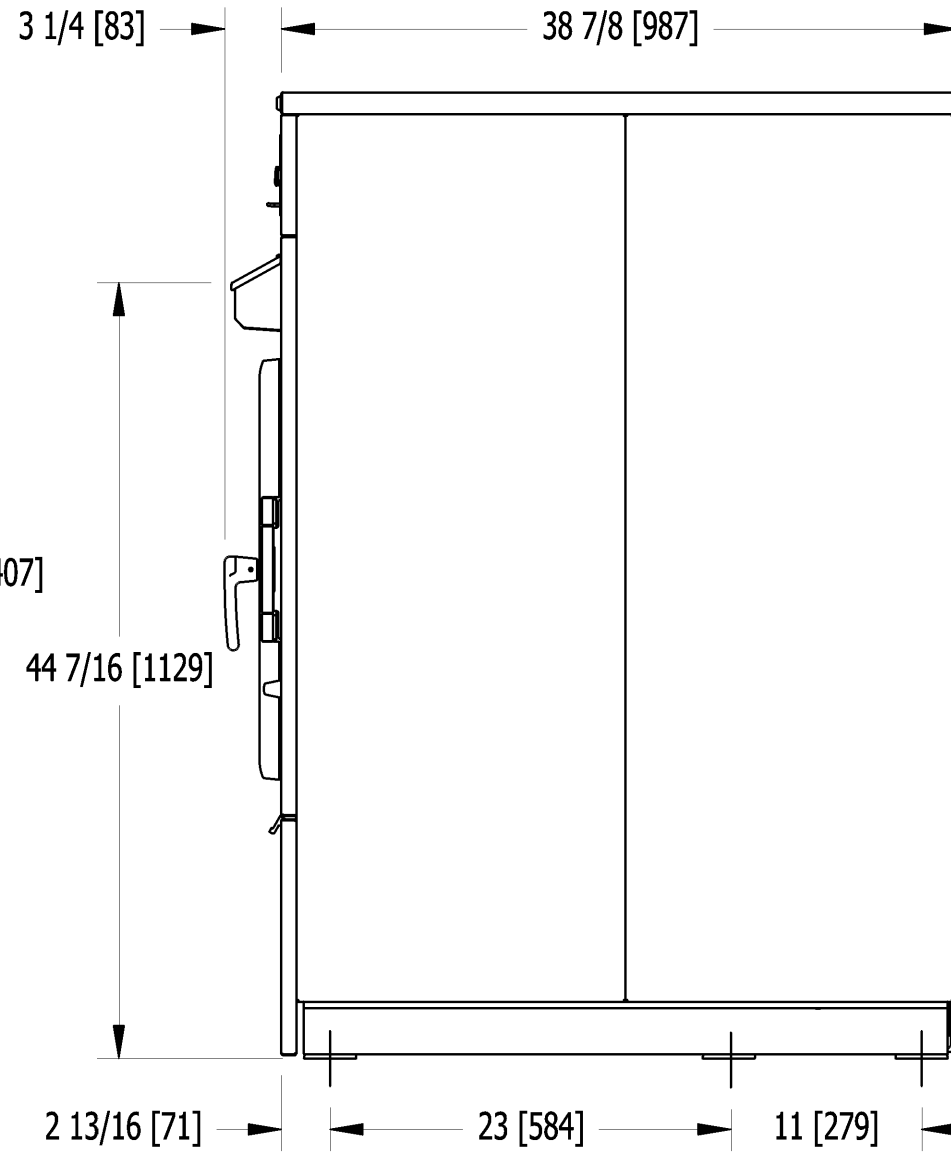

T-950 COMMERCIAL WASHER MOUNTING DIMENSIONS

FRONT

SIDE

REAR