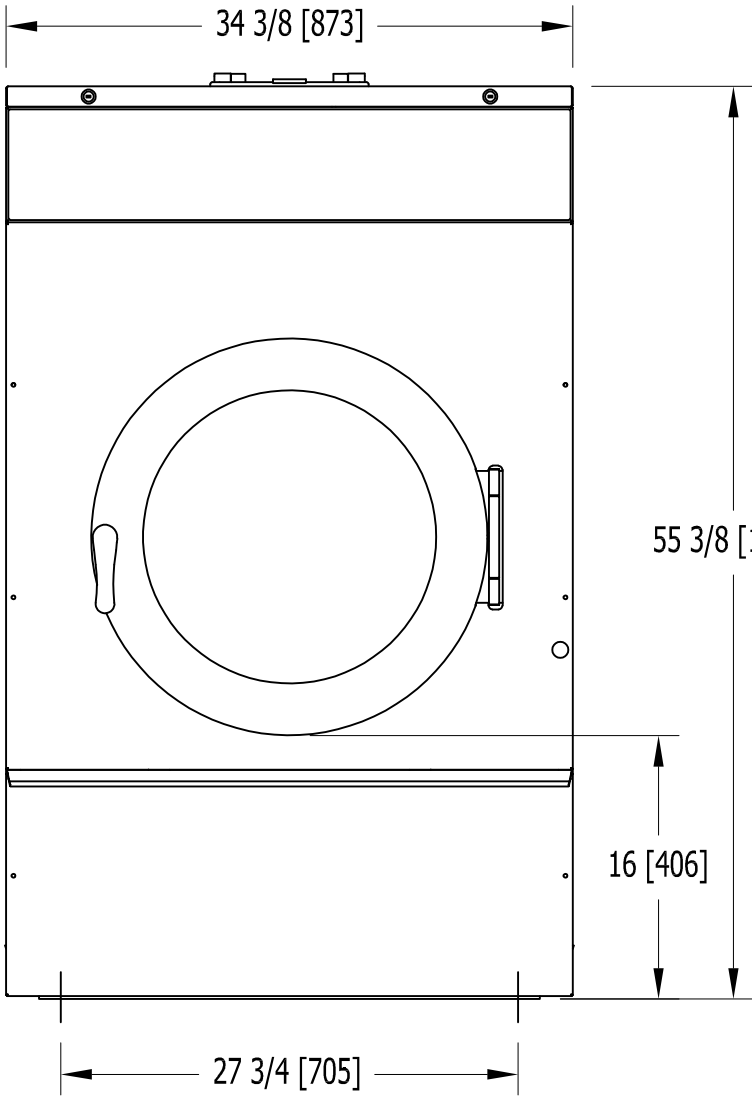

T-975 INDUSTRIAL WASHERS MOUNTING DIMENSIONS

FRONT

SIDE

REAR