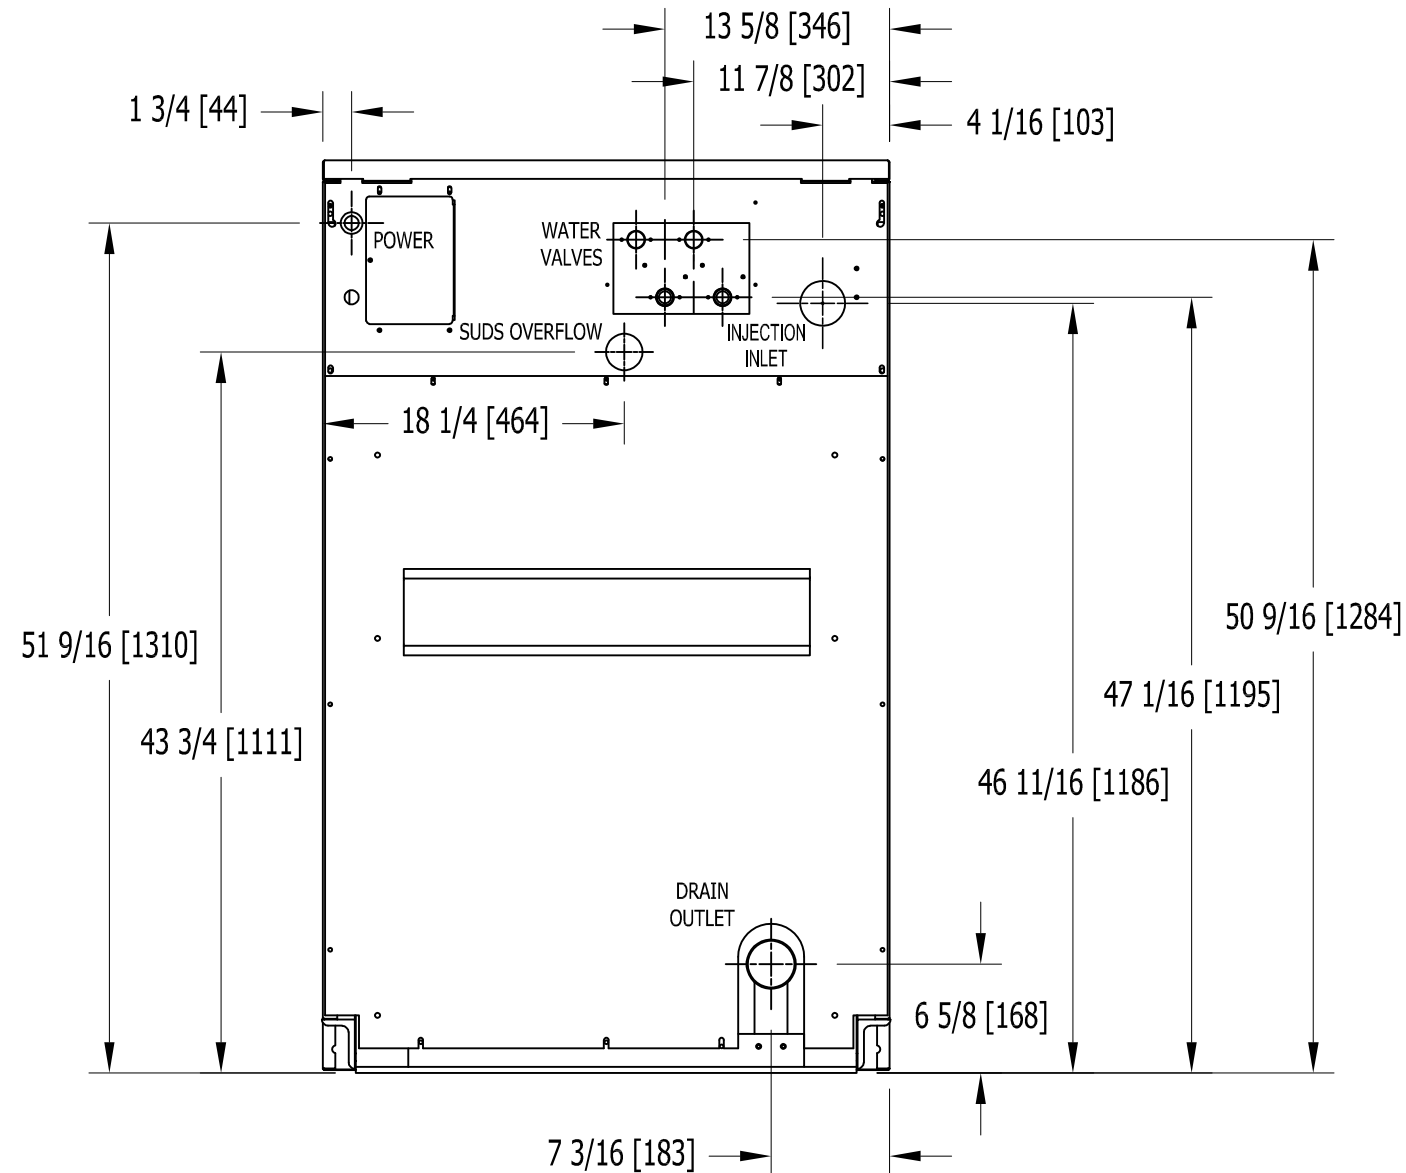

T-975 INDUSTRIAL WASHERS MOUNTING DIMENSIONS

FRONT

SIDE

REAR