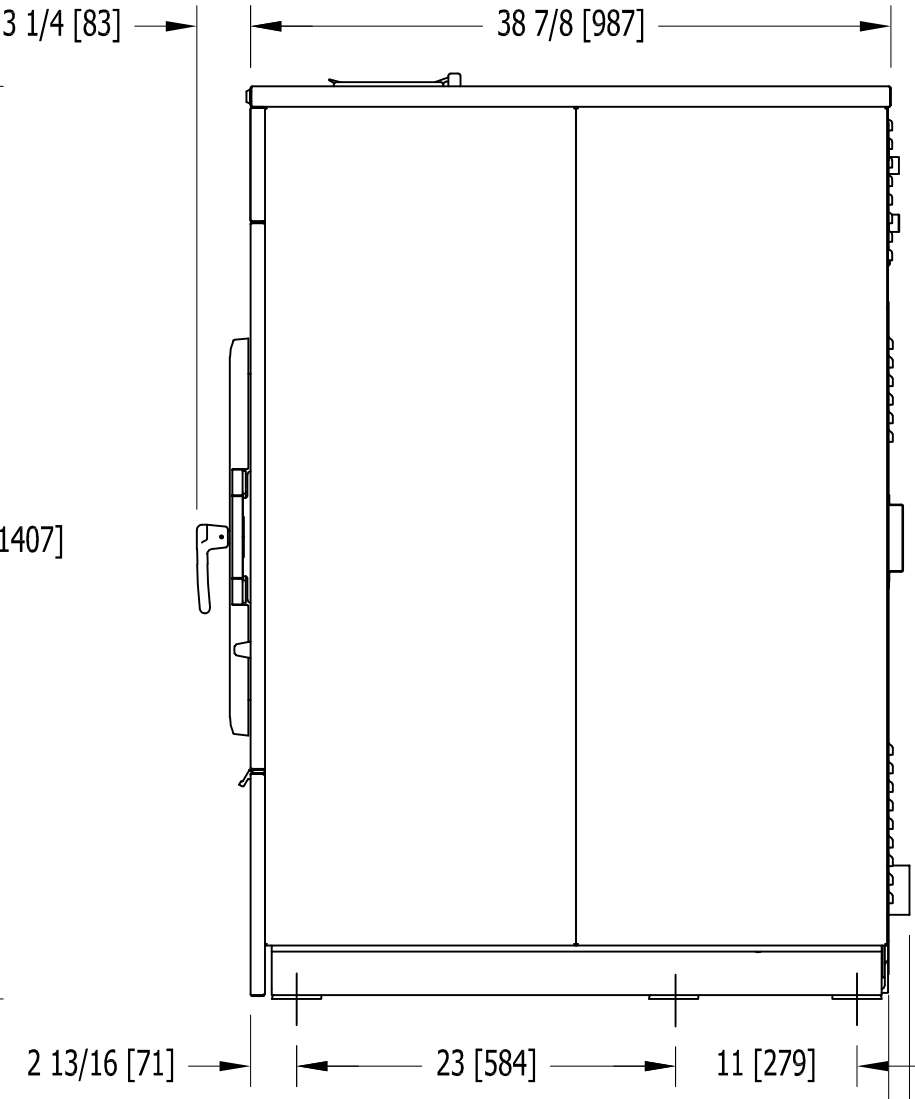

T-975 INDUSTRIAL WASHERS MOUNTING DIMENSIONS

FRONT

SIDE

REAR