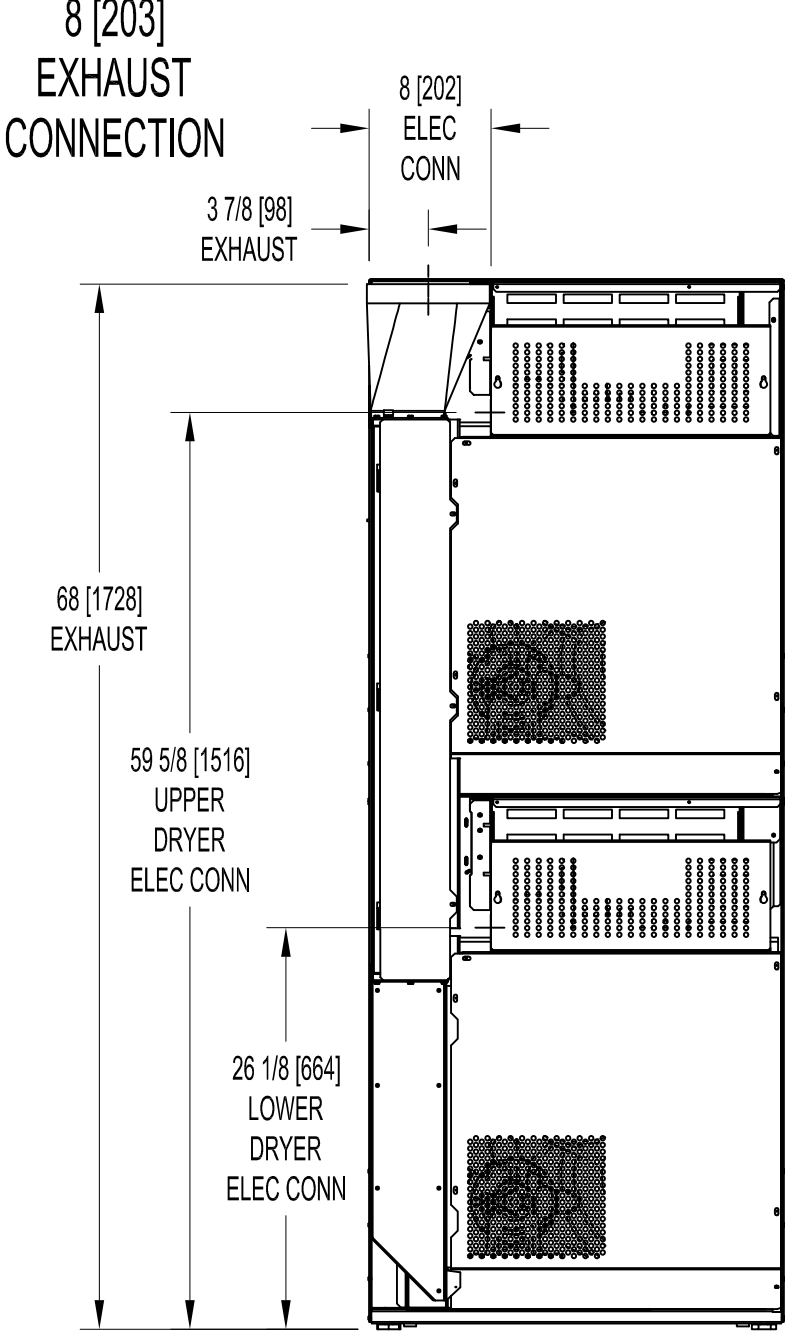

T-20X2 COMMERCIAL STACK DRYER
ELECTRIC HEAT
MOUNTING DIMENSIONS

DIMENSIONS ARE IN INCHES [MILLIMETERS]

DIMENSIONS ARE IN INCHES [MILLIMETERS]

DIMENSIONS ARE IN INCHES [MILLIMETERS]