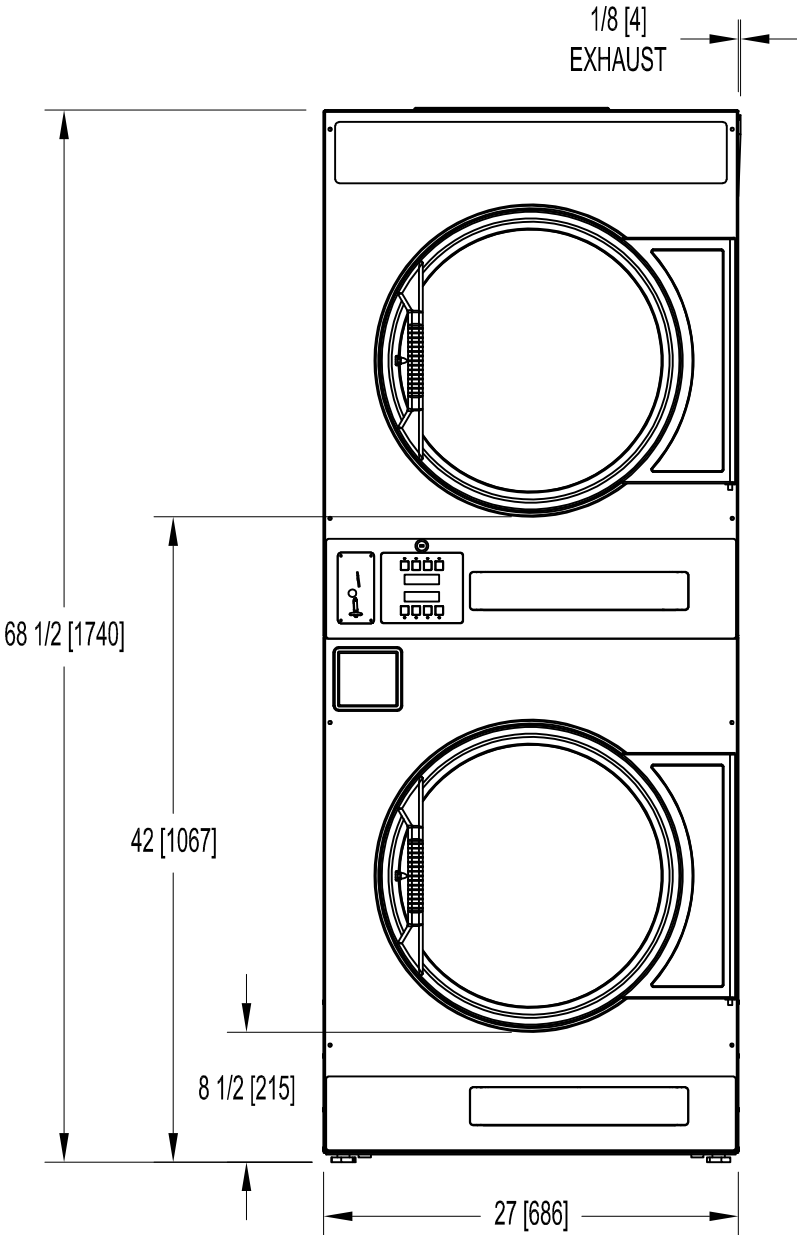

T-20X2 COMMERCIAL STACK DRYER
ELECTRIC HEAT
MOUNTING DIMENSIONS

DIMENSIONS ARE IN INCHES [MILLIMETERS]

DIMENSIONS ARE IN INCHES [MILLIMETERS]

DIMENSIONS ARE IN INCHES [MILLIMETERS]