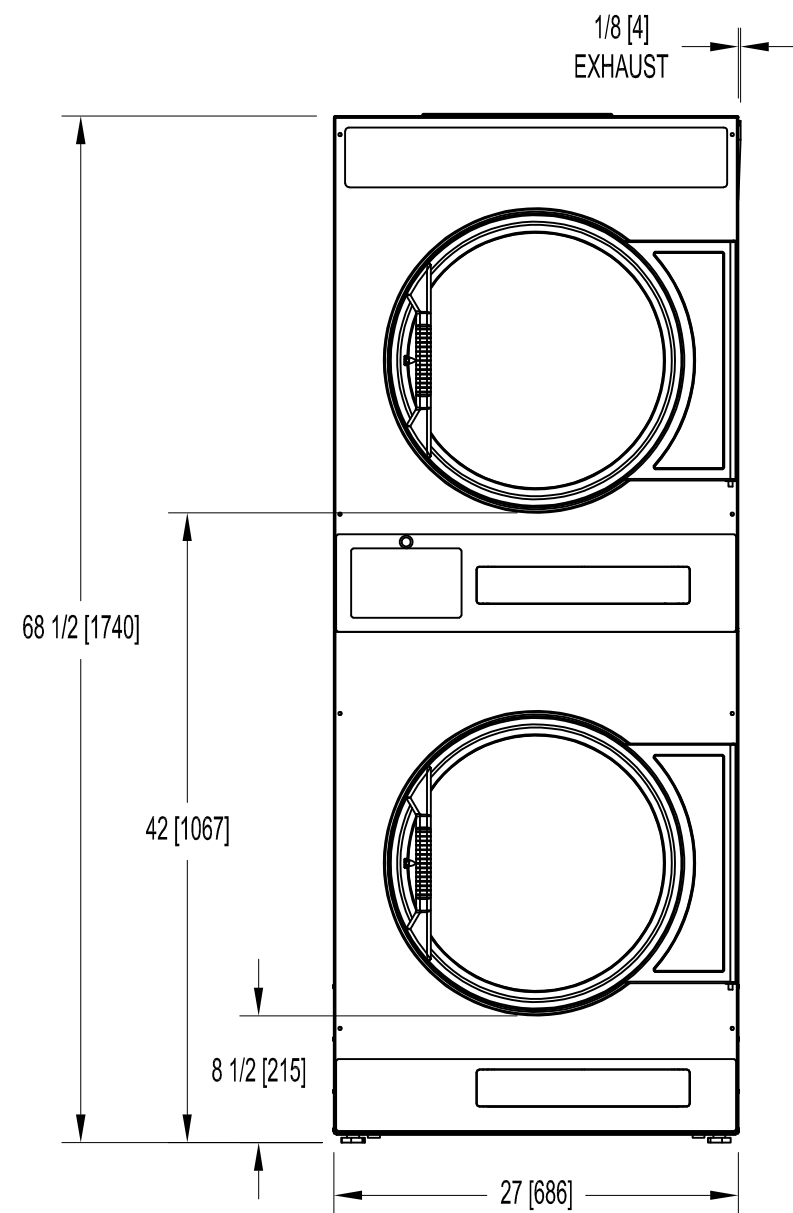

T-20X2 INDUSTRIAL STACK DRYER
ELECTRIC HEAT
MOUNTING DIMENSIONS

DIMENSIONS ARE IN INCHES [MILLIMETERS]

DIMENSIONS ARE IN INCHES [MILLIMETERS]

DIMENSIONS ARE IN INCHES [MILLIMETERS]