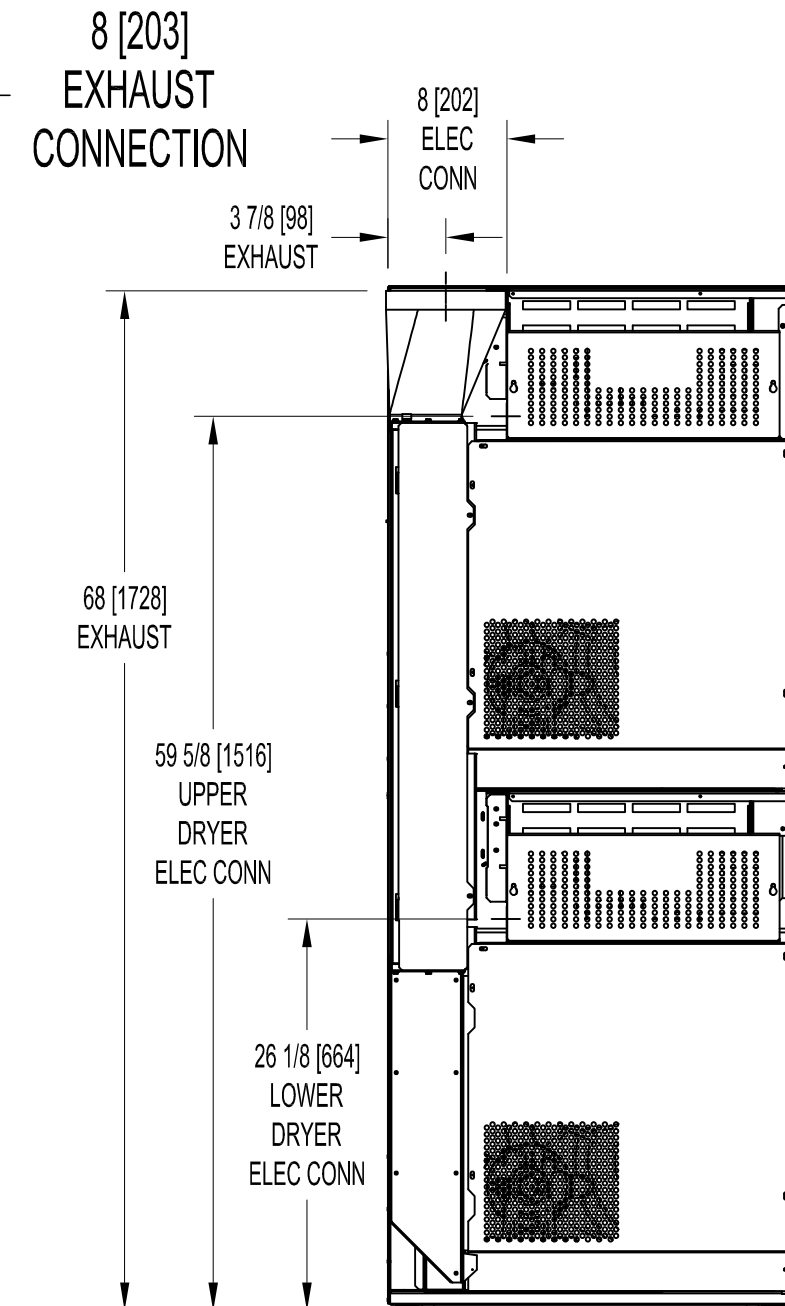

T-20X2 INDUSTRIAL STACK DRYER
ELECTRIC HEAT
MOUNTING DIMENSIONS

DIMENSIONS ARE IN INCHES [MILLIMETERS]

DIMENSIONS ARE IN INCHES [MILLIMETERS]

DIMENSIONS ARE IN INCHES [MILLIMETERS]