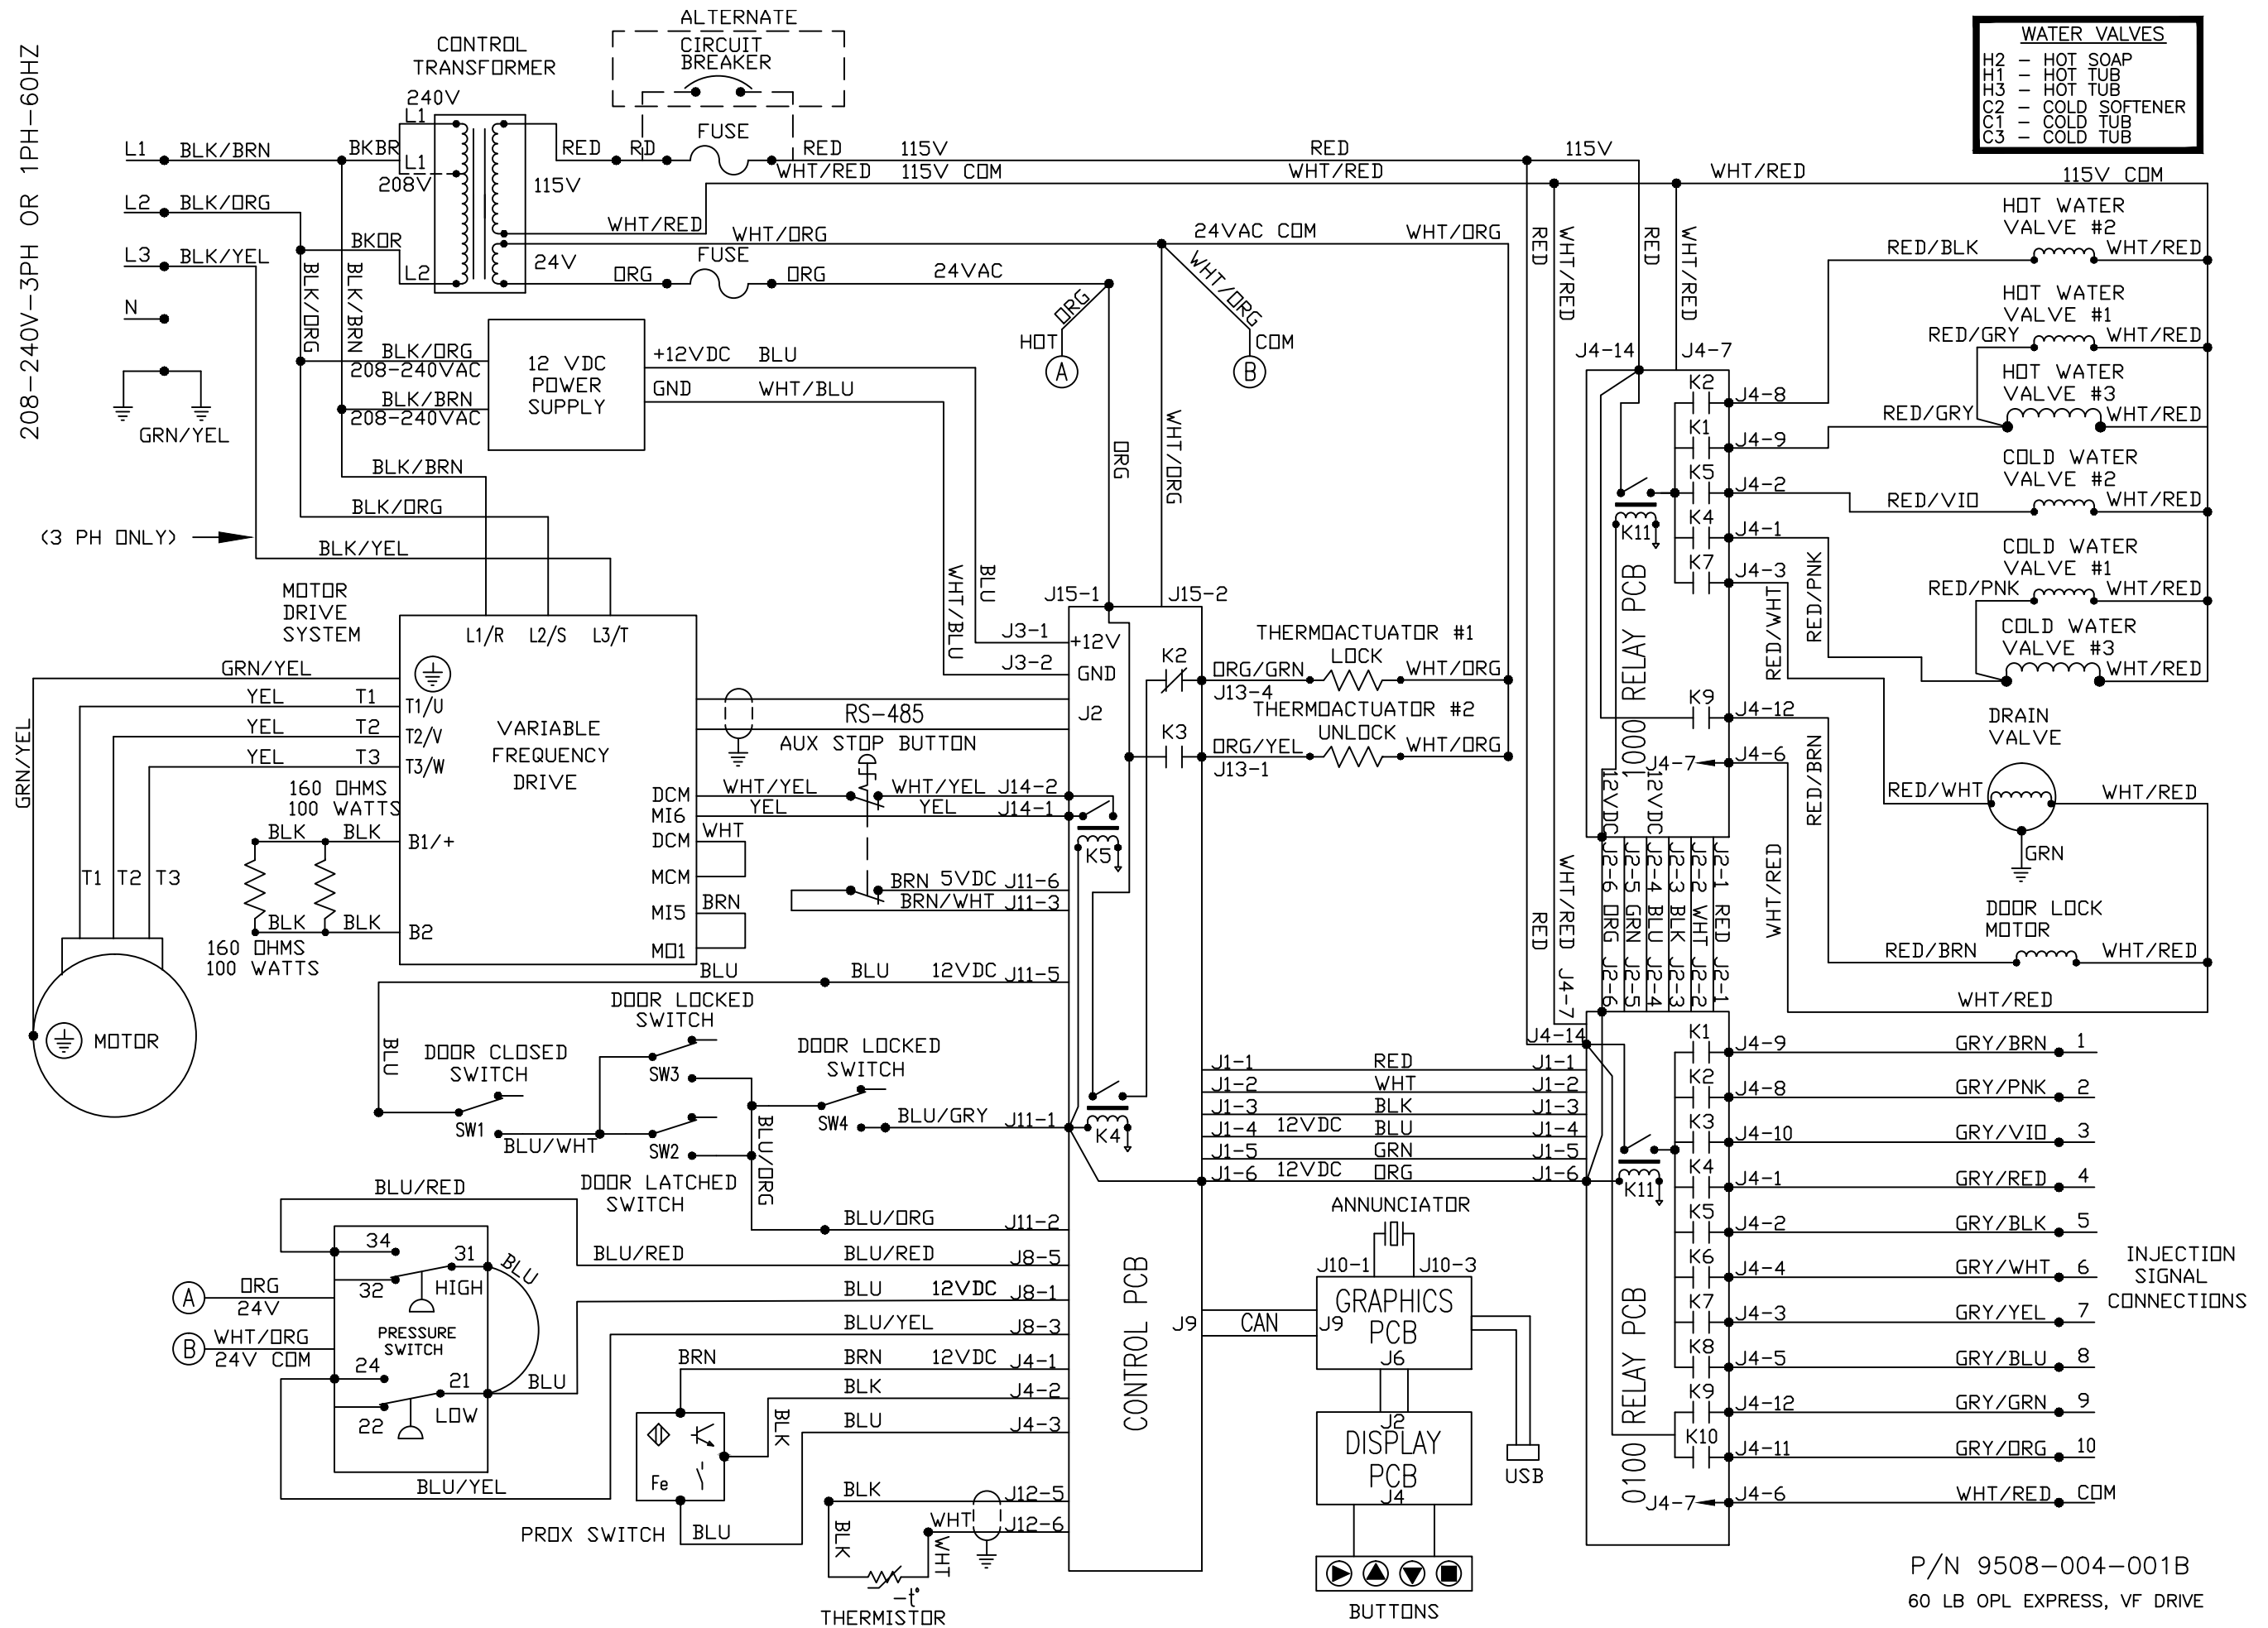

WIRING DIAGRAM 208 - 240V, 1/3PH, 60HZ

P/N 9507-004-001B
 60 LB OPL EXPRESS, VF DRIVE
 WN950X-12_0_X-____-__X

208-240V-3PH OR 1PH-60HZ

WATER VALVES	
H2	- HOT SOAP
H1	- HOT TUB
H3	- HOT TUB
C2	- COLD SOFTENER
C1	- COLD TUB
C3	- COLD TUB

P/N 9508-004-001B
60 LB OPL EXPRESS, VF DRIVE