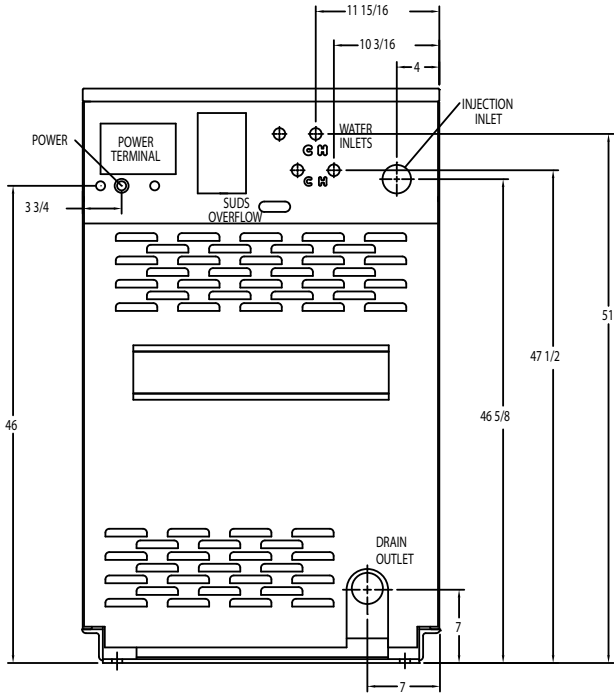

Dexter T-950 OPL Washer Mounting Dimensions

FRONT

SIDE

BACK

Dexter Laundry, Inc.
 2211 W. Grimes, Fairfield, Iowa 52556
www.dexterlaundry.com
 1-800-524-2954

© Rev. 3. 2/2013, Dexter Laundry, Inc.

Dexter reserves the right to change specifications without notice.