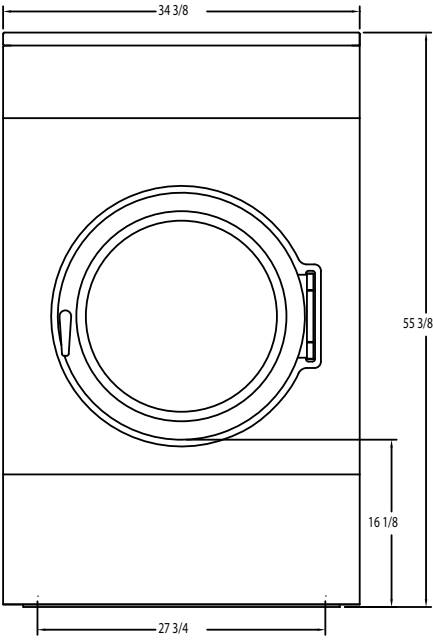

Dexter T-950 OPL Washer Mounting Dimensions

FRONT

SIDE

BACK

Dexter Laundry, Inc.
 2211 W. Grimes, Fairfield, Iowa 52556
www.dexterlaundry.com
 1-800-524-2954

© Rev. 3. 2/2013, Dexter Laundry, Inc.

Dexter reserves the right to change specifications without notice.