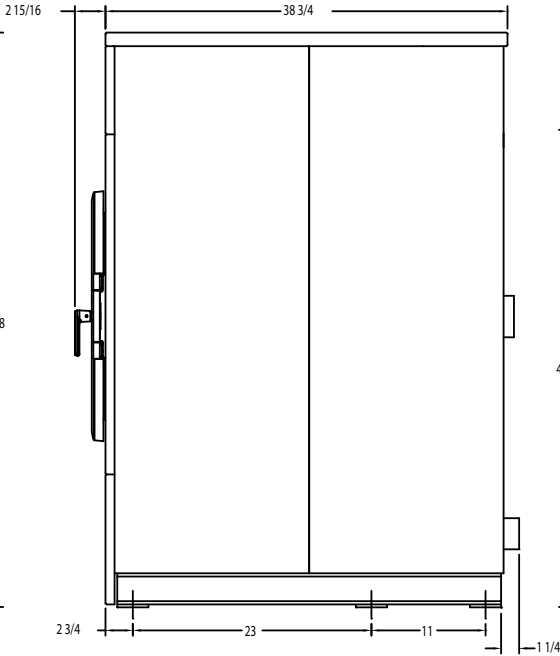

Dexter T-950 OPL Washer Mounting Dimensions

FRONT

SIDE

BACK

Dexter Laundry, Inc.
 2211 W. Grimes, Fairfield, Iowa 52556
www.dexterlaundry.com
 1-800-524-2954

© Rev. 3. 2/2013, Dexter Laundry, Inc.

Dexter reserves the right to change specifications without notice.