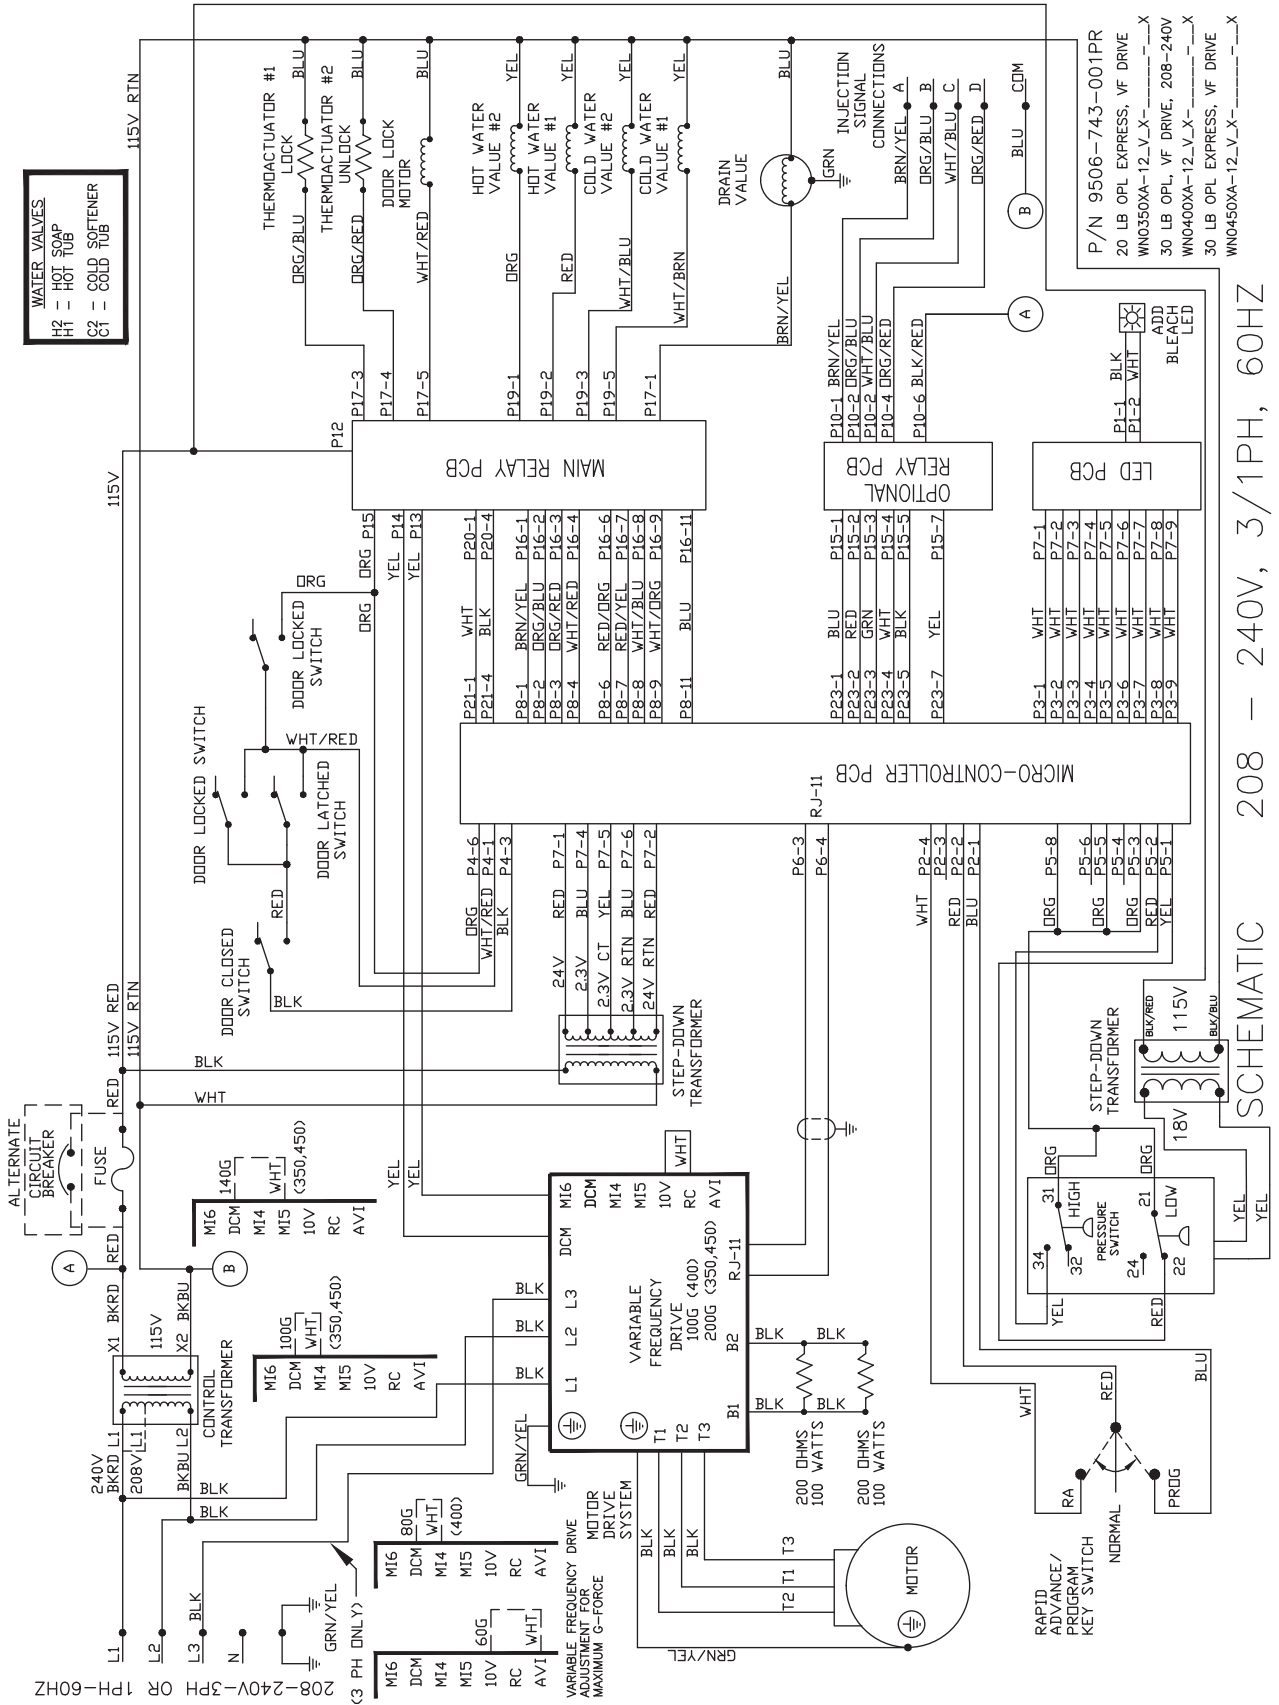

T-450 WN0450XA-12 208-240VAC Wiring Schematic