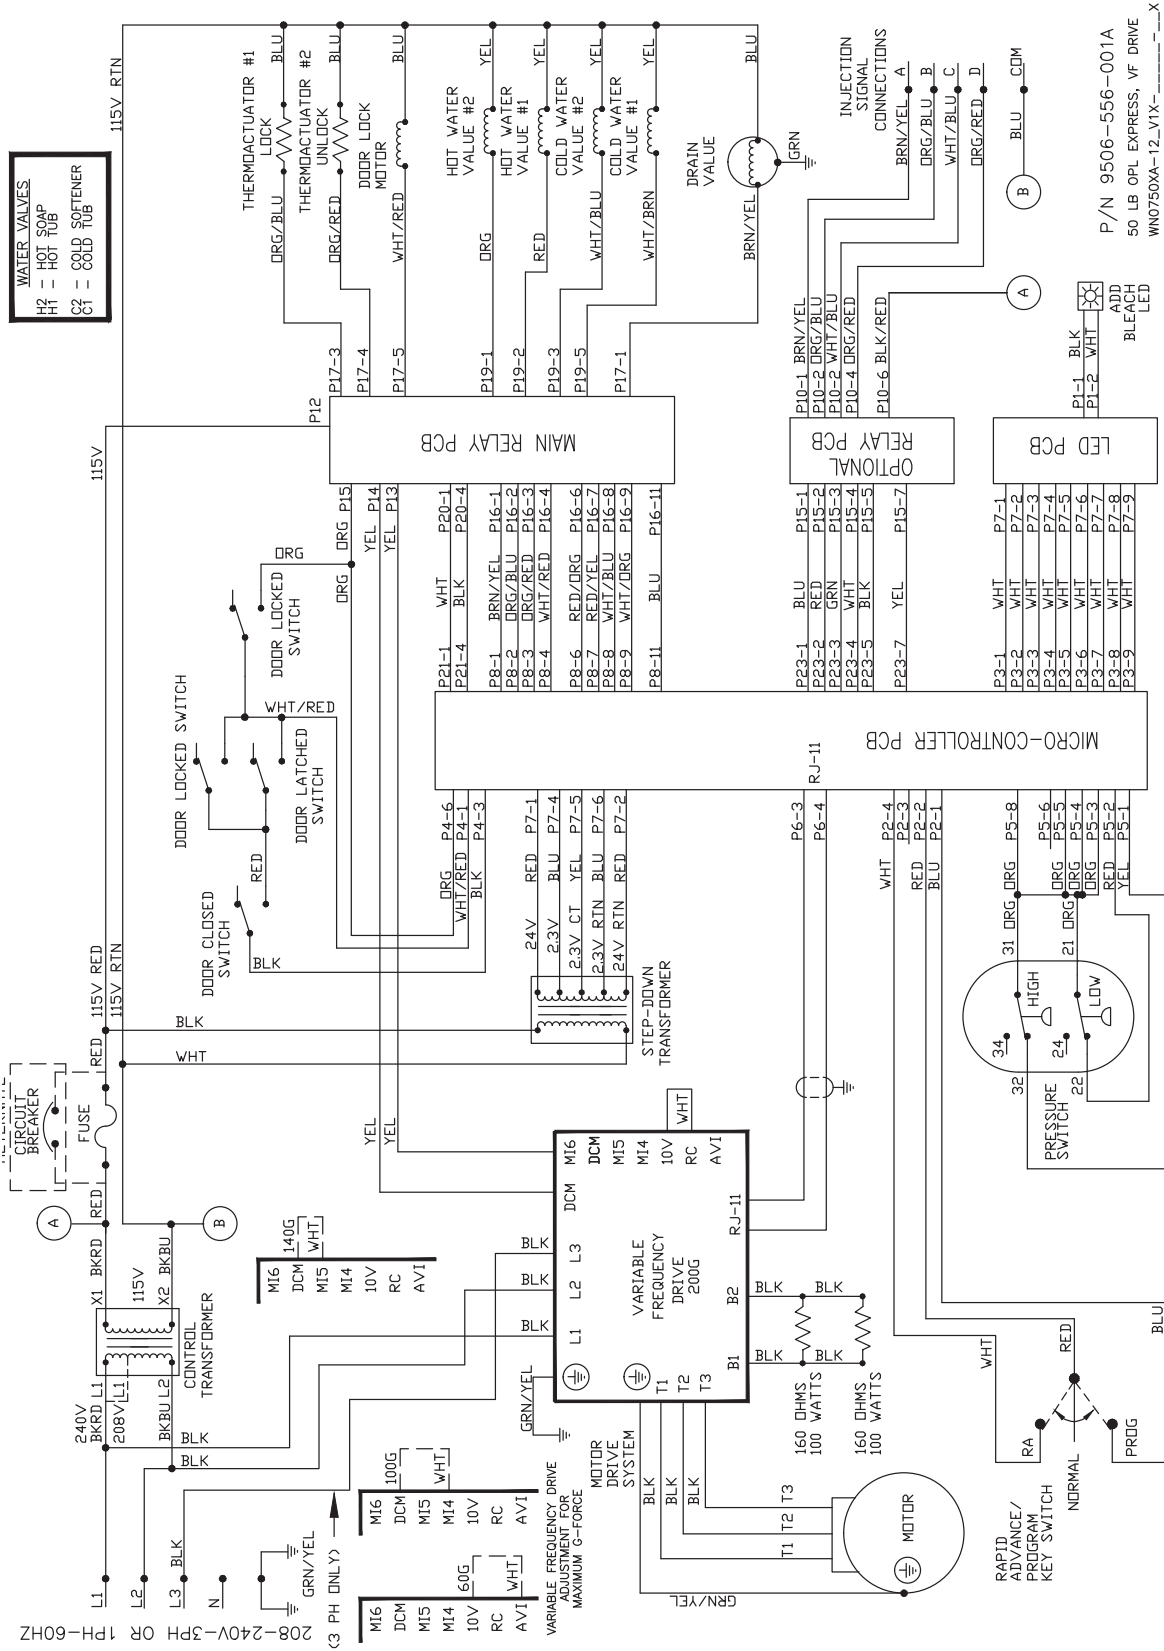

T-750 WN0750XA-12 208-240VAC Wiring Schematic

SCHEMATIC 208 - 240V, 3/1PH, 60HZ

T-900 WN0900XA-12 208-240VAC Wiring Diagram

T-950 WN0950XA-12 208-240VAC Wiring Diagram

INFORMATIVE 6102-018-228A
 WIRING DIAGRAM 208-240V, 3/1PH, 60HZ

T-1450 WN1450XA-12 208-240VAC Wiring Schematic

P/N 9506-757-001PR
90 LB OPL EXPRESS, VF DRIVE
WN1450XA-12_V_X-____X

SCHEMATIC 208 - 240V, 3/1PH, 60HZ