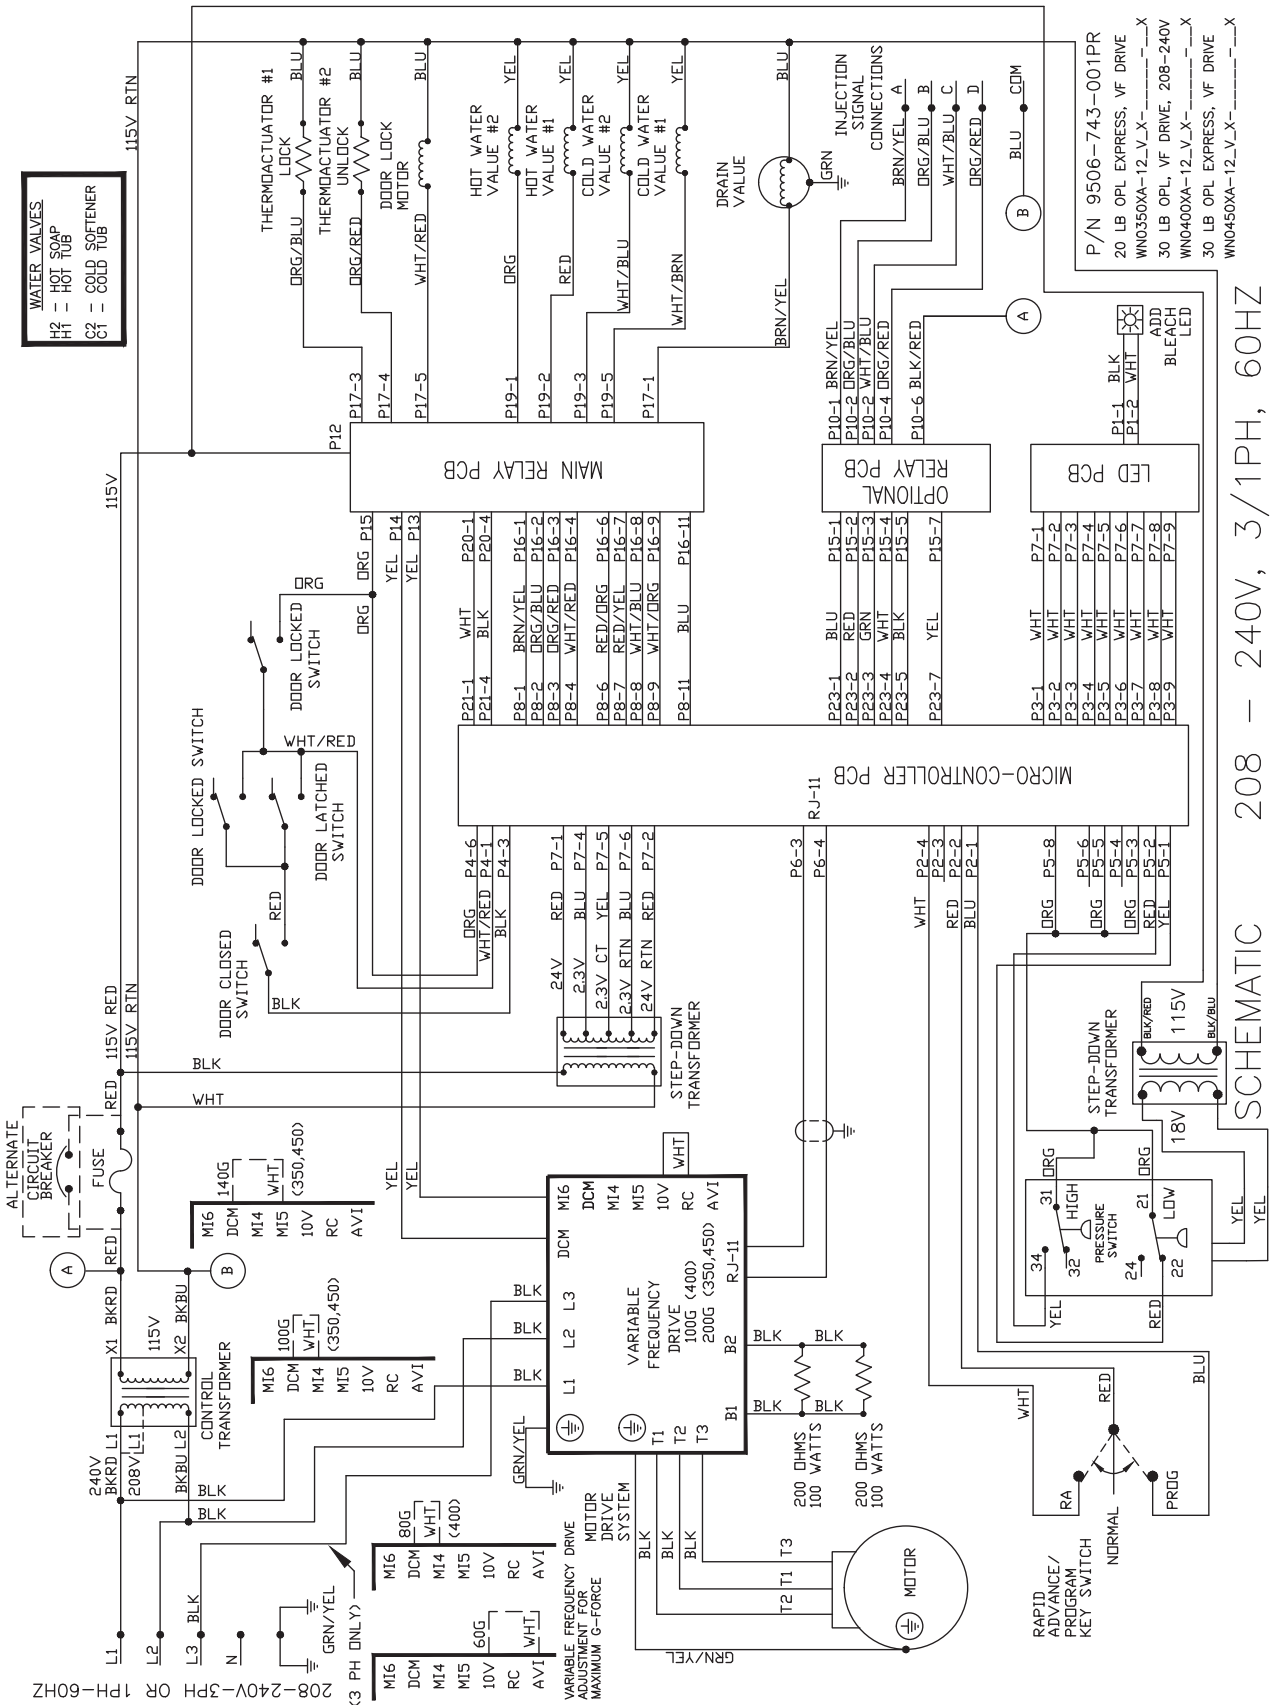

DEXTER[®]
LAUNDRY

WCVD-WN Series OPL Washers
Schematics 60Hz

T-300 WN0300XA-10 120VAC Wiring Diagram

INFORMATIVE 6102-018-217A

WIRING DIAGRAM 115V-1PH-60HZ

T-300 WN0300XA-10 120VAC Wiring Schematic

T-300 WN0300XA-12 208-240VAC Wiring Diagram

T-300 WN0300XA-12 208-240VAC Wiring Schematic

T-350 WN0350XA-12 208-240VAC Wiring Diagram

INFORMATIVE 6102-018-220A
 WIRING DIAGRAM 208-240V, 3/1PH, 60HZ

T-350 WN0350XA-12 208-240VAC Wiring Schematic

T-400 WN0400XA-12 208-240VAC Wiring Diagram

T-400 WN0400XA-12 208-240VAC Wiring Schematic

T-450 WN0450XA-12 208-240VAC Wiring Diagram

INFORMATIVE 6102-018-220A
 WIRING DIAGRAM 208-240V, 3/1PH, 60HZ

P/N 9506-743-001PR
 20# OPT. EXPRESS. VF DRIVE
 WNO350A-12-V-X
 30# OPT. VF DRIVE 208-240V
 WNO400A-12-V-X
 30# OPT. EXPRESS. VF DRIVE
 WNO450A-12-V-X