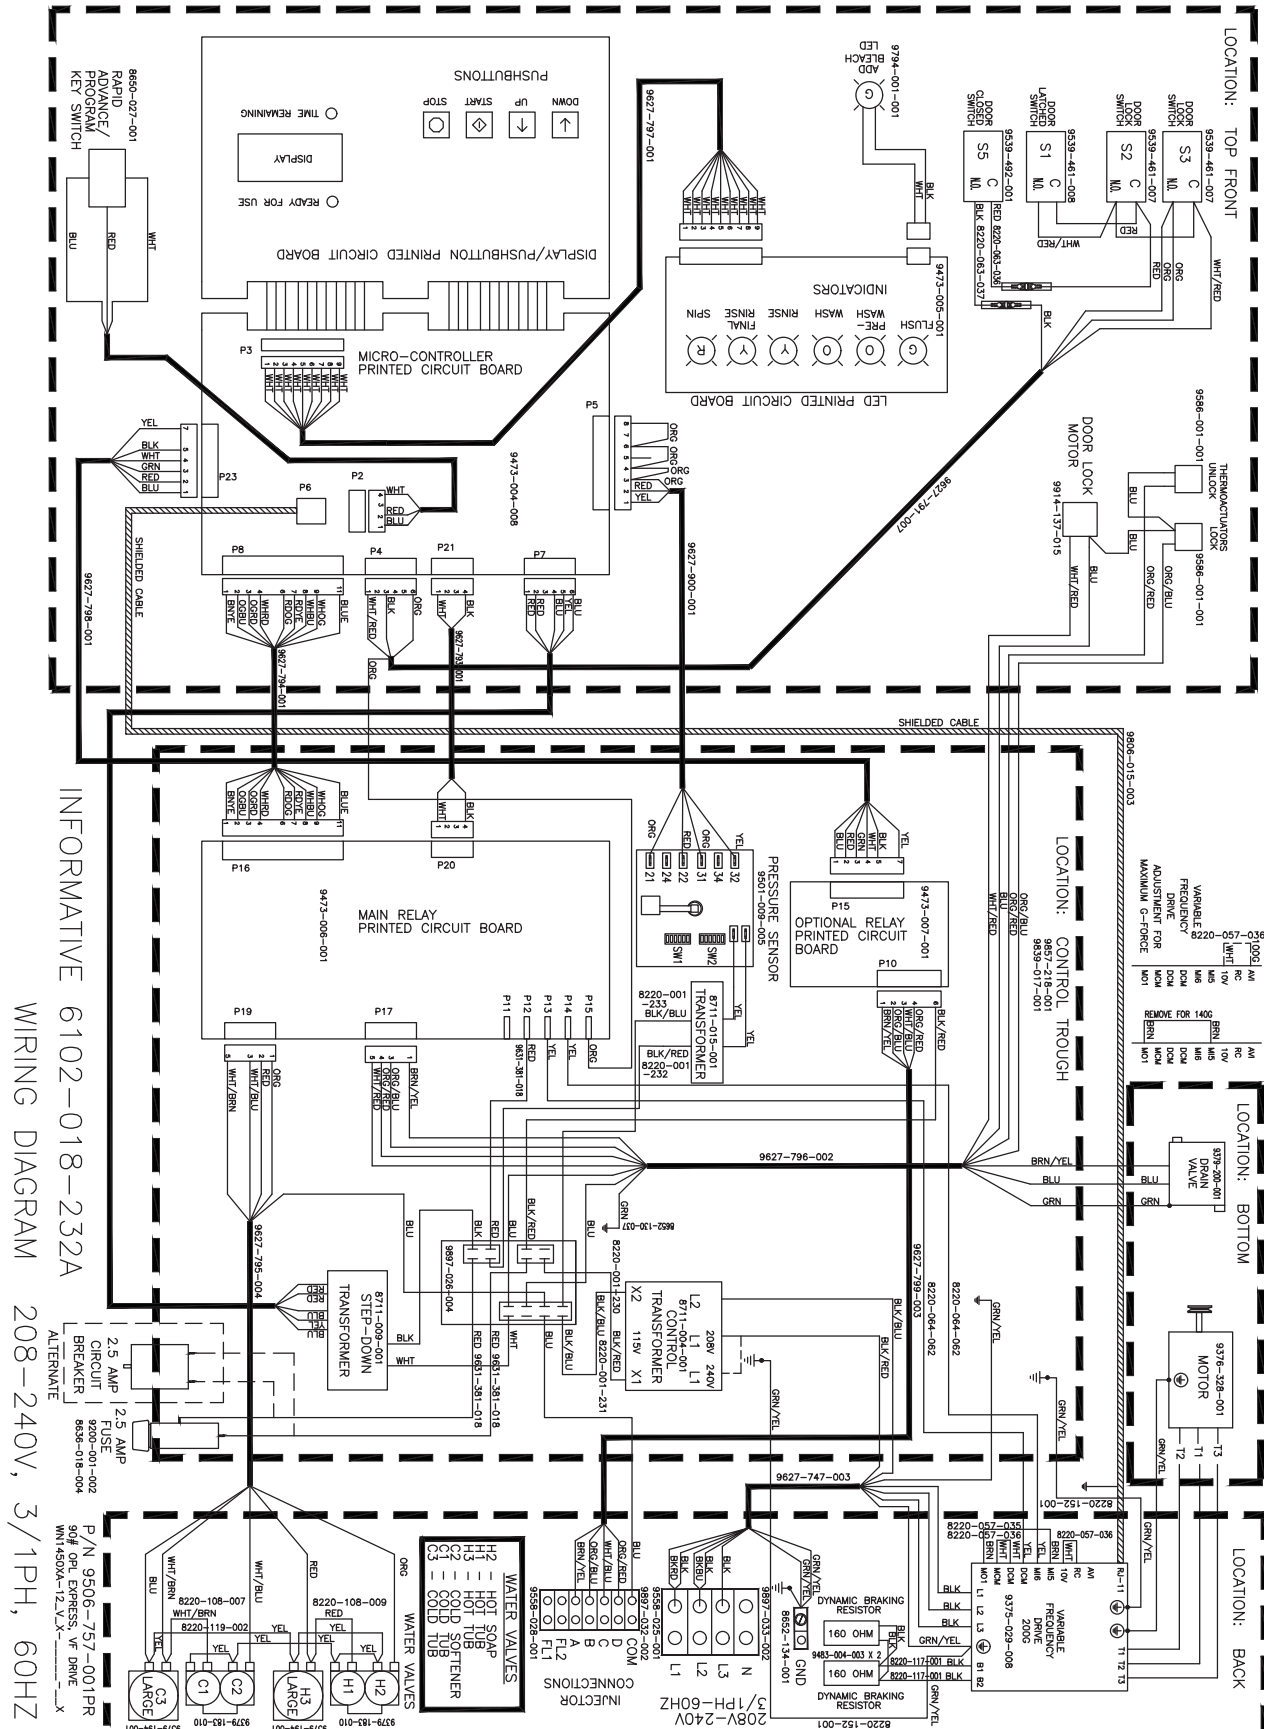

T-950 WN0950XA-12 208-240VAC Wiring Schematic

SCHEMATIC 208 - 240V, 3/1PH, 60HZ

T-1200 WN1200XA-12 208-240VAC Wiring Diagram

T-1200 WN1200XA-12 208-240VAC Wiring Schematic

T-1450 WN1450XA-12 208-240VAC Wiring Diagram

T-1450 WN1450XA-12 208-240VAC Wiring Schematic

P/N 9506-757-001PR
90 LB OPL EXPRESS, VF DRIVE
WN1450XA-12_V_X-____X

SCHEMATIC 208 - 240V, 3/1PH, 60HZ