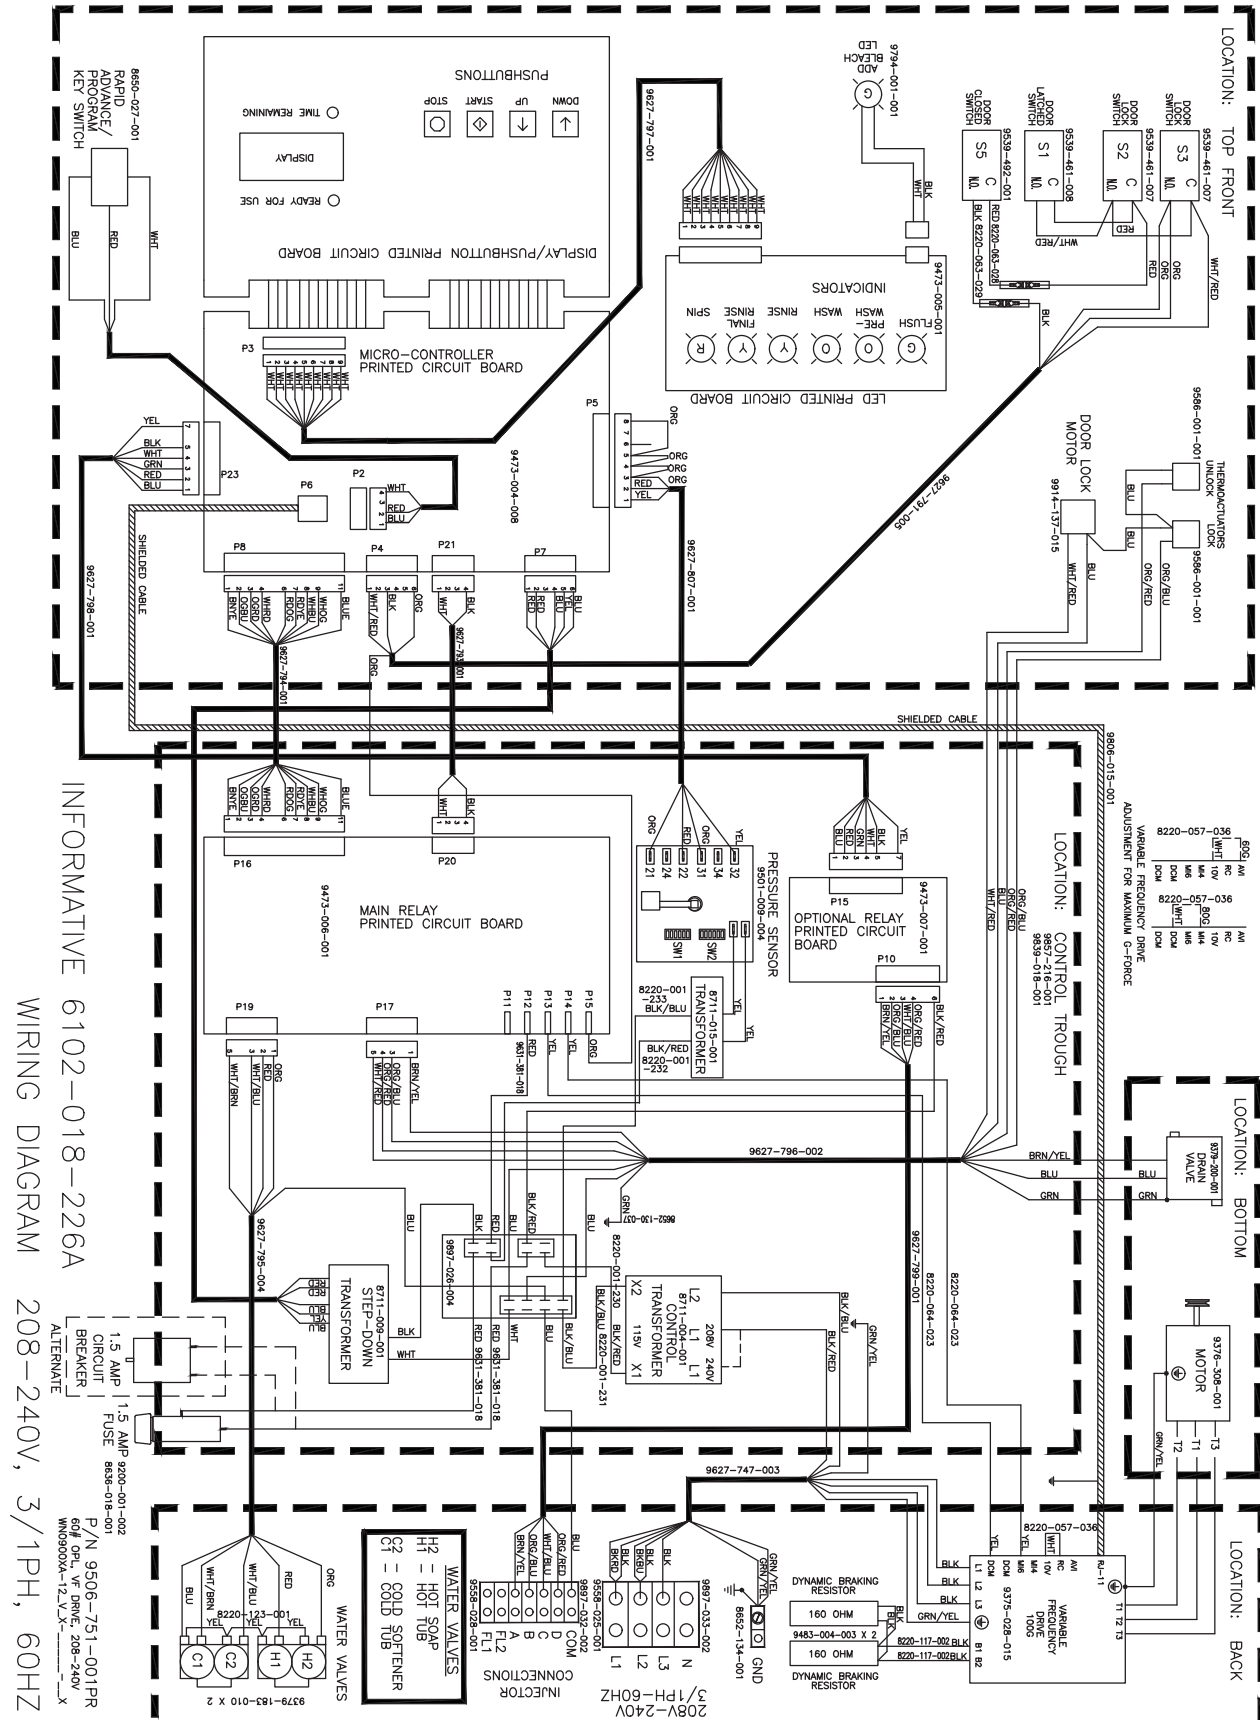

T-750 WN0750XA-12 208-240VAC Wiring Schematic

SCHEMATIC 208 - 240V, 3/1PH, 60HZ

T-900 WN0900XA-12 208-240VAC Wiring Diagram

T-950 WN0950XA-12 208-240VAC Wiring Diagram

INFORMATIVE 6102-018-228A
 WIRING DIAGRAM 208-240V, 3/1PH, 60HZ