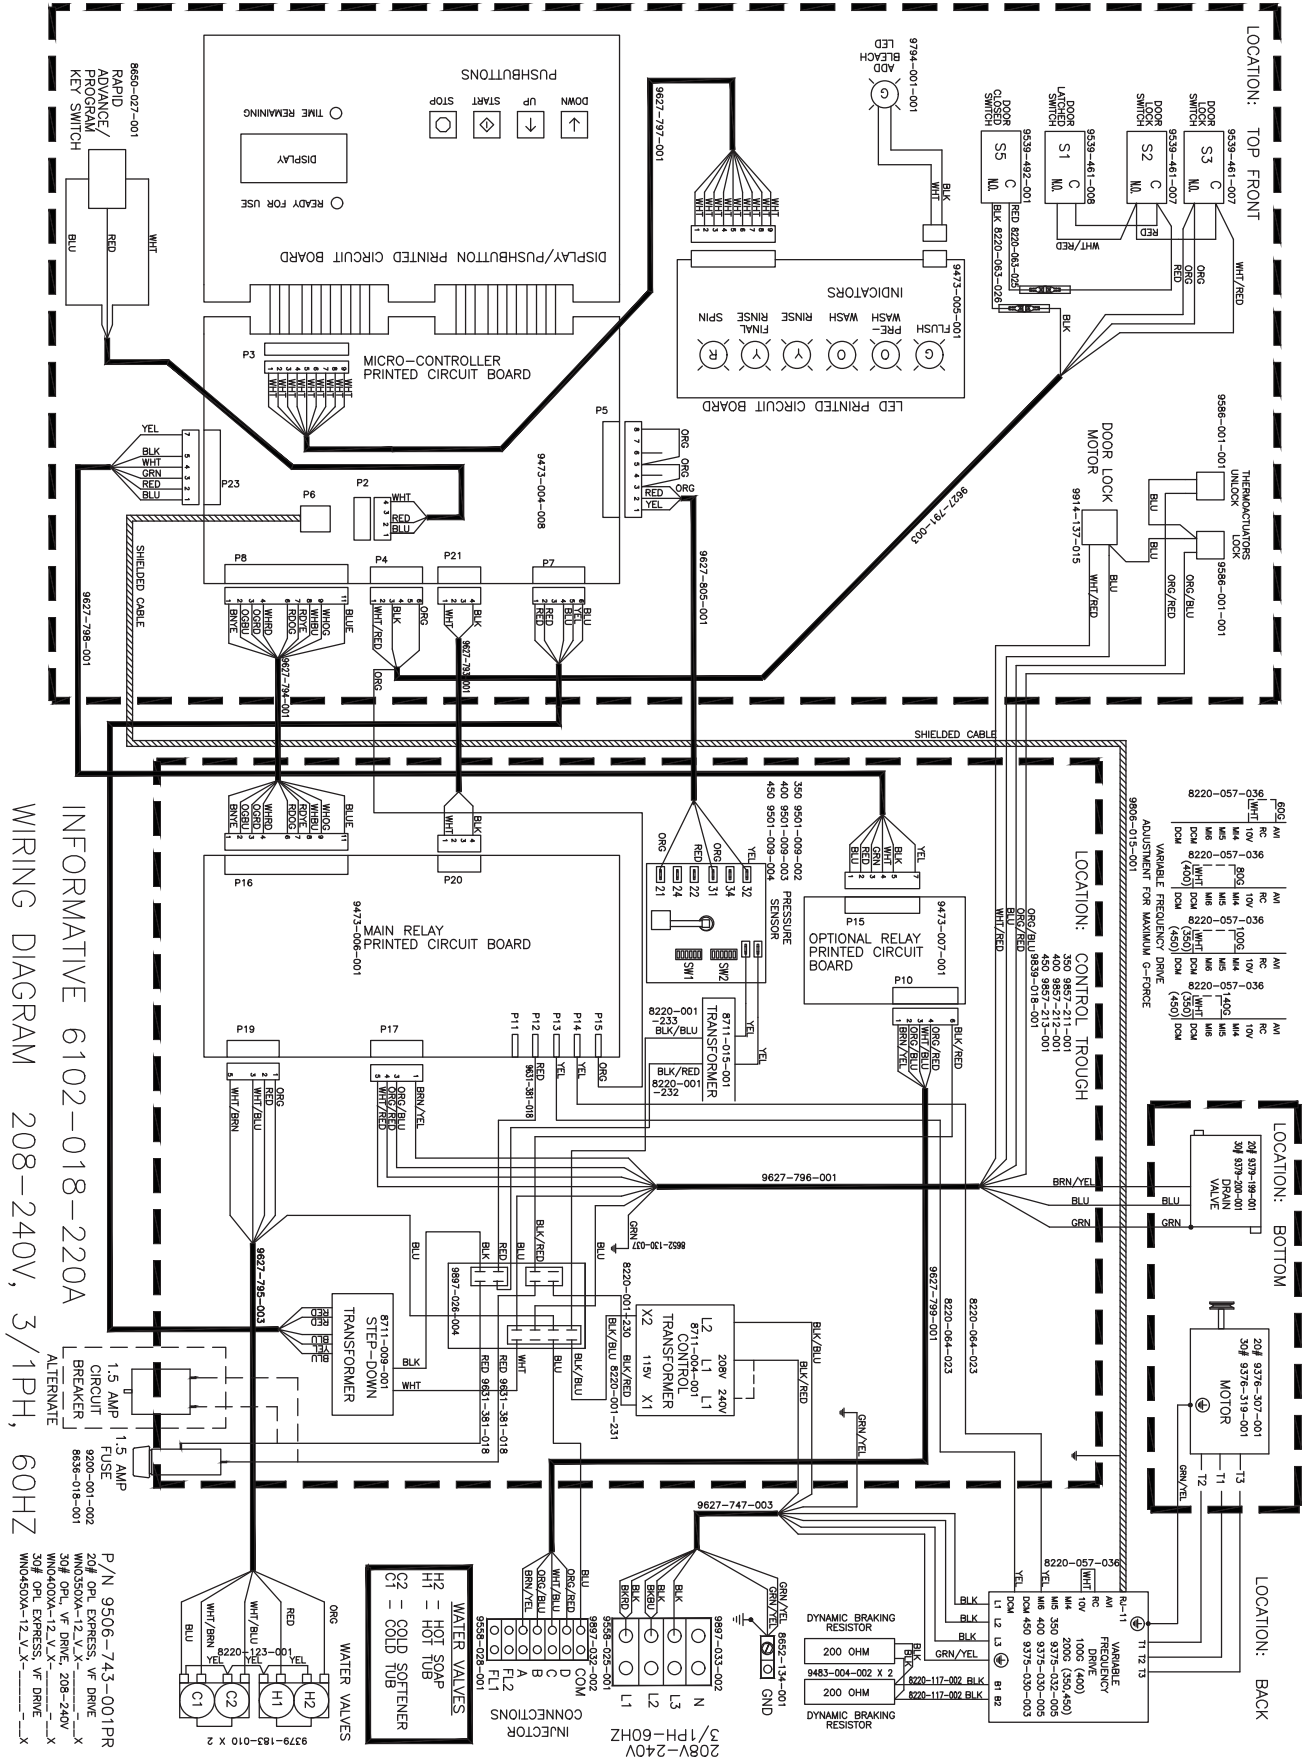

DEXTER[®]
LAUNDRY

WCVD-WN Series OPL Washers
Schematics 60Hz

T-300 WN0300XA-10 120VAC Wiring Diagram

INFORMATIVE 6102-018-217A

WIRING DIAGRAM 115V-1PH-60HZ

T-300 WN0300XA-10 120VAC Wiring Schematic

T-300 WN0300XA-12 208-240VAC Wiring Diagram

T-300 WN0300XA-12 208-240VAC Wiring Schematic

T-350 WN0350XA-12 208-240VAC Wiring Diagram

INFORMATIVE 6102-018-220A
 WIRING DIAGRAM 208-240V, 3/1PH, 60HZ

T-350 WN0350XA-12 208-240VAC Wiring Schematic

T-400 WN0400XA-12 208-240VAC Wiring Diagram

T-400 WN0400XA-12 208-240VAC Wiring Schematic

T-450 WN0450XA-12 208-240VAC Wiring Diagram

INFORMATIVE 6102-018-220A
 WIRING DIAGRAM 208-240V, 3/1PH, 60HZ

P/N 9506-743-001PR
 20# OPT. EXPRESS. VF DRIVE
 WNO350A-12-V-X
 30# OPT. VF DRIVE 208-240V
 WNO400A-12-V-X
 30# OPT. EXPRESS. VF DRIVE
 WNO450A-12-V-X