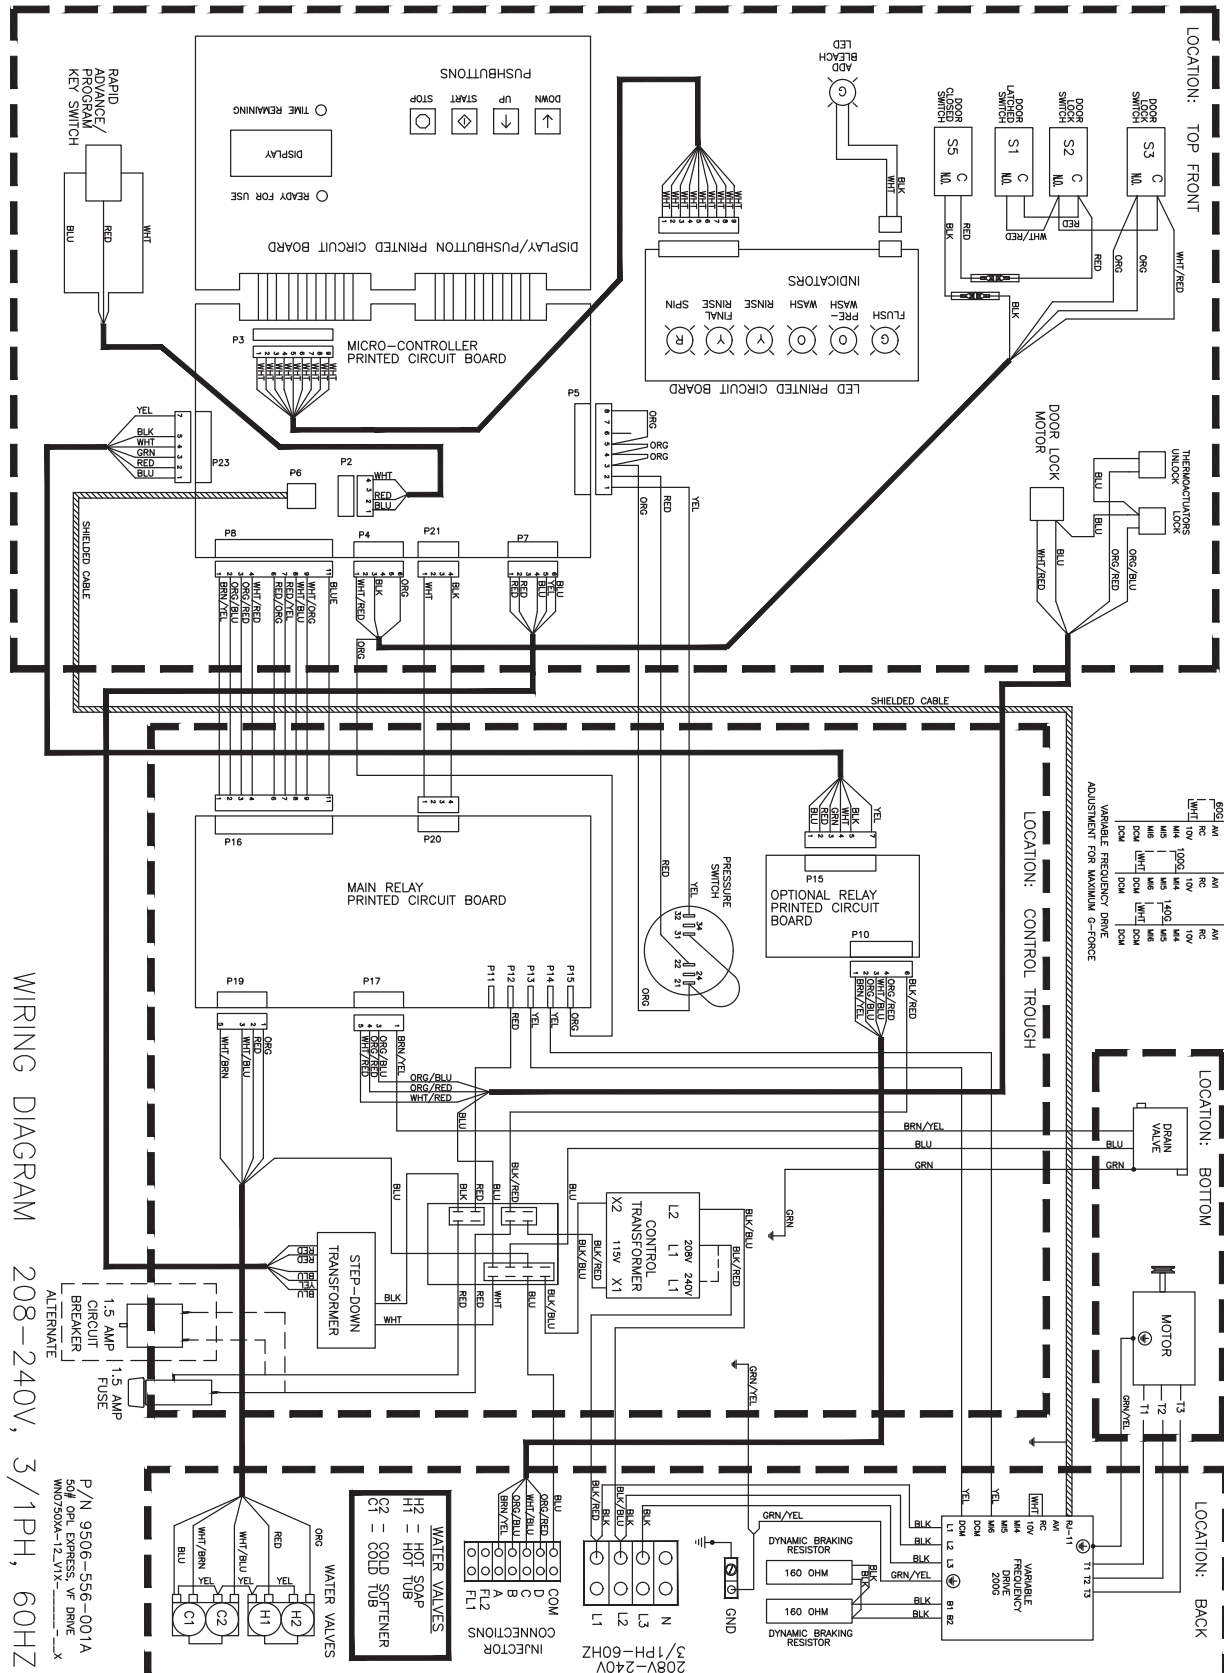

T-750 WN0750XA-12 208-240VAC Wiring Diagram