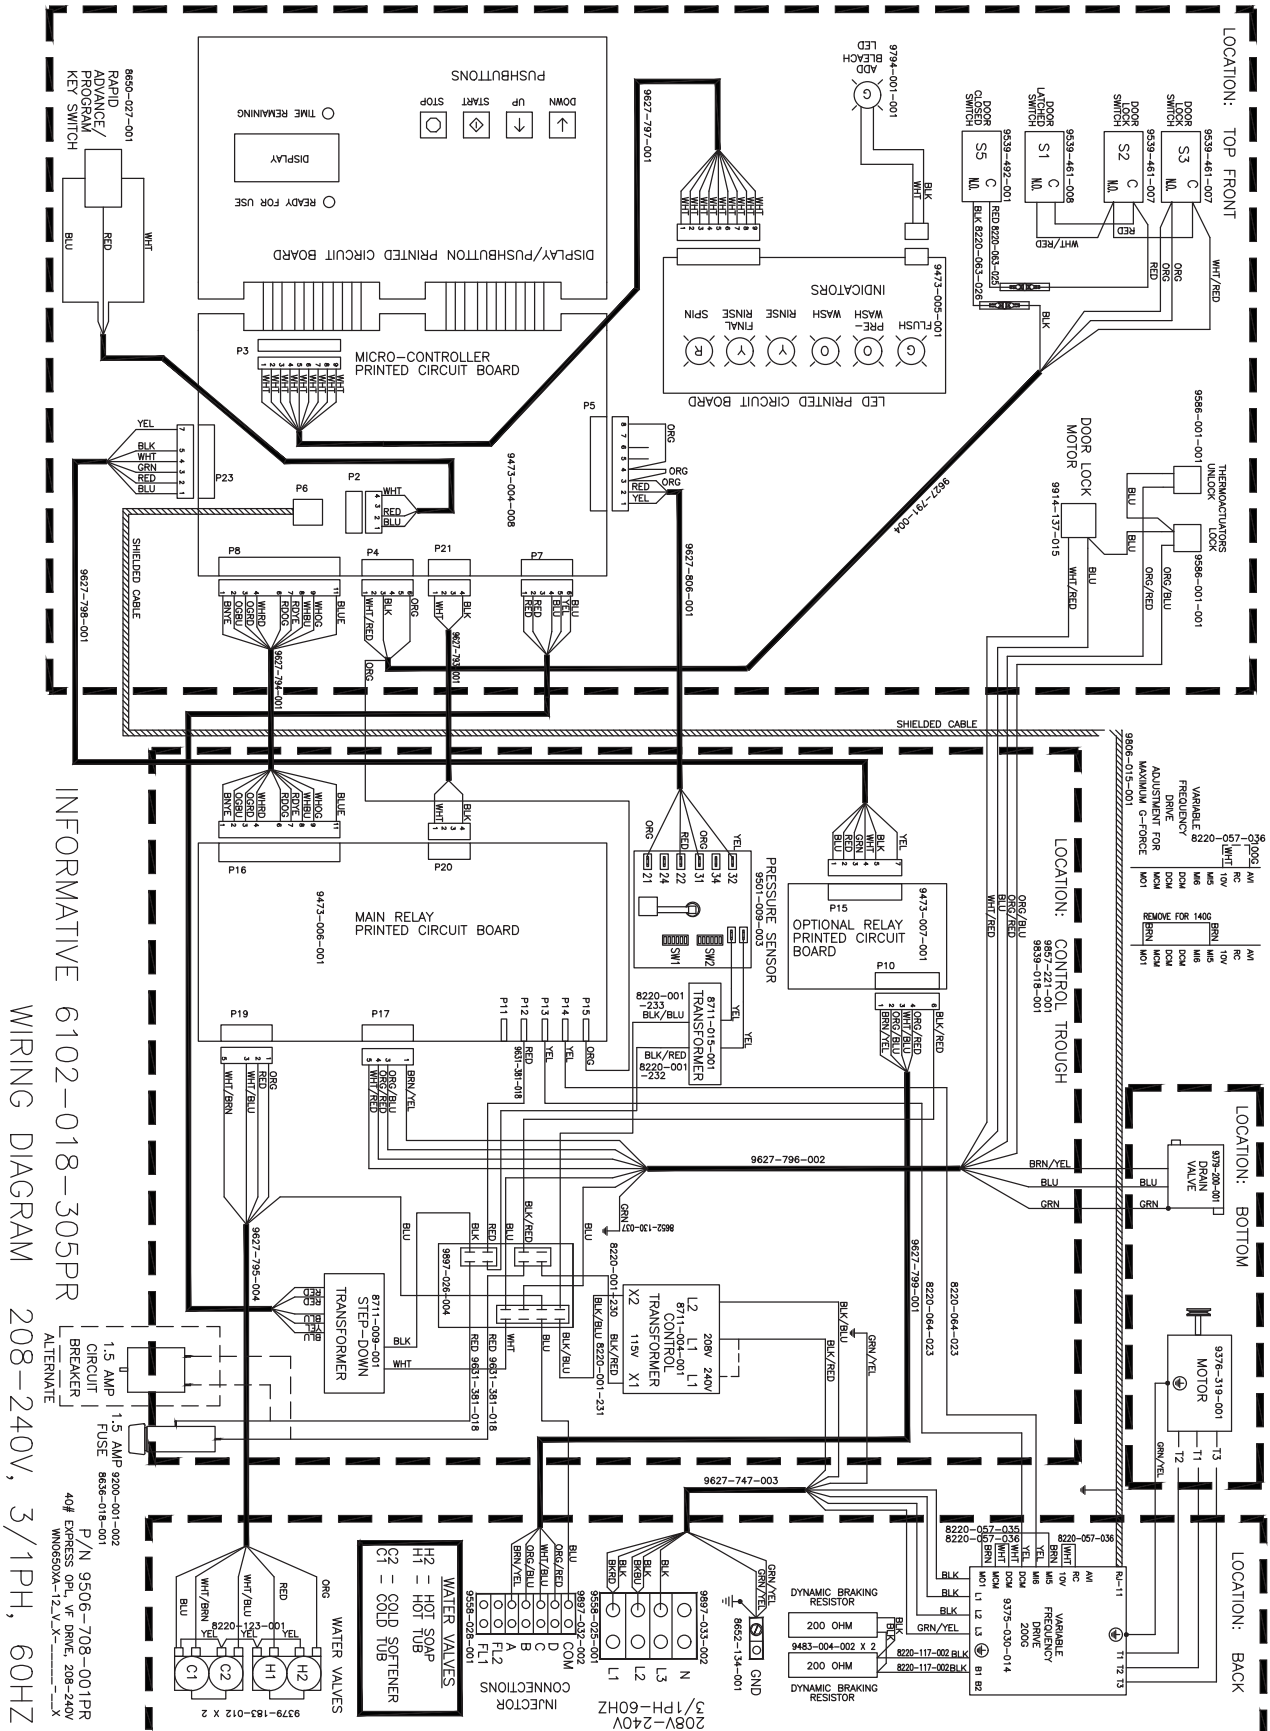

T-650 WN0650XA-12 208-240VAC Wiring Diagram