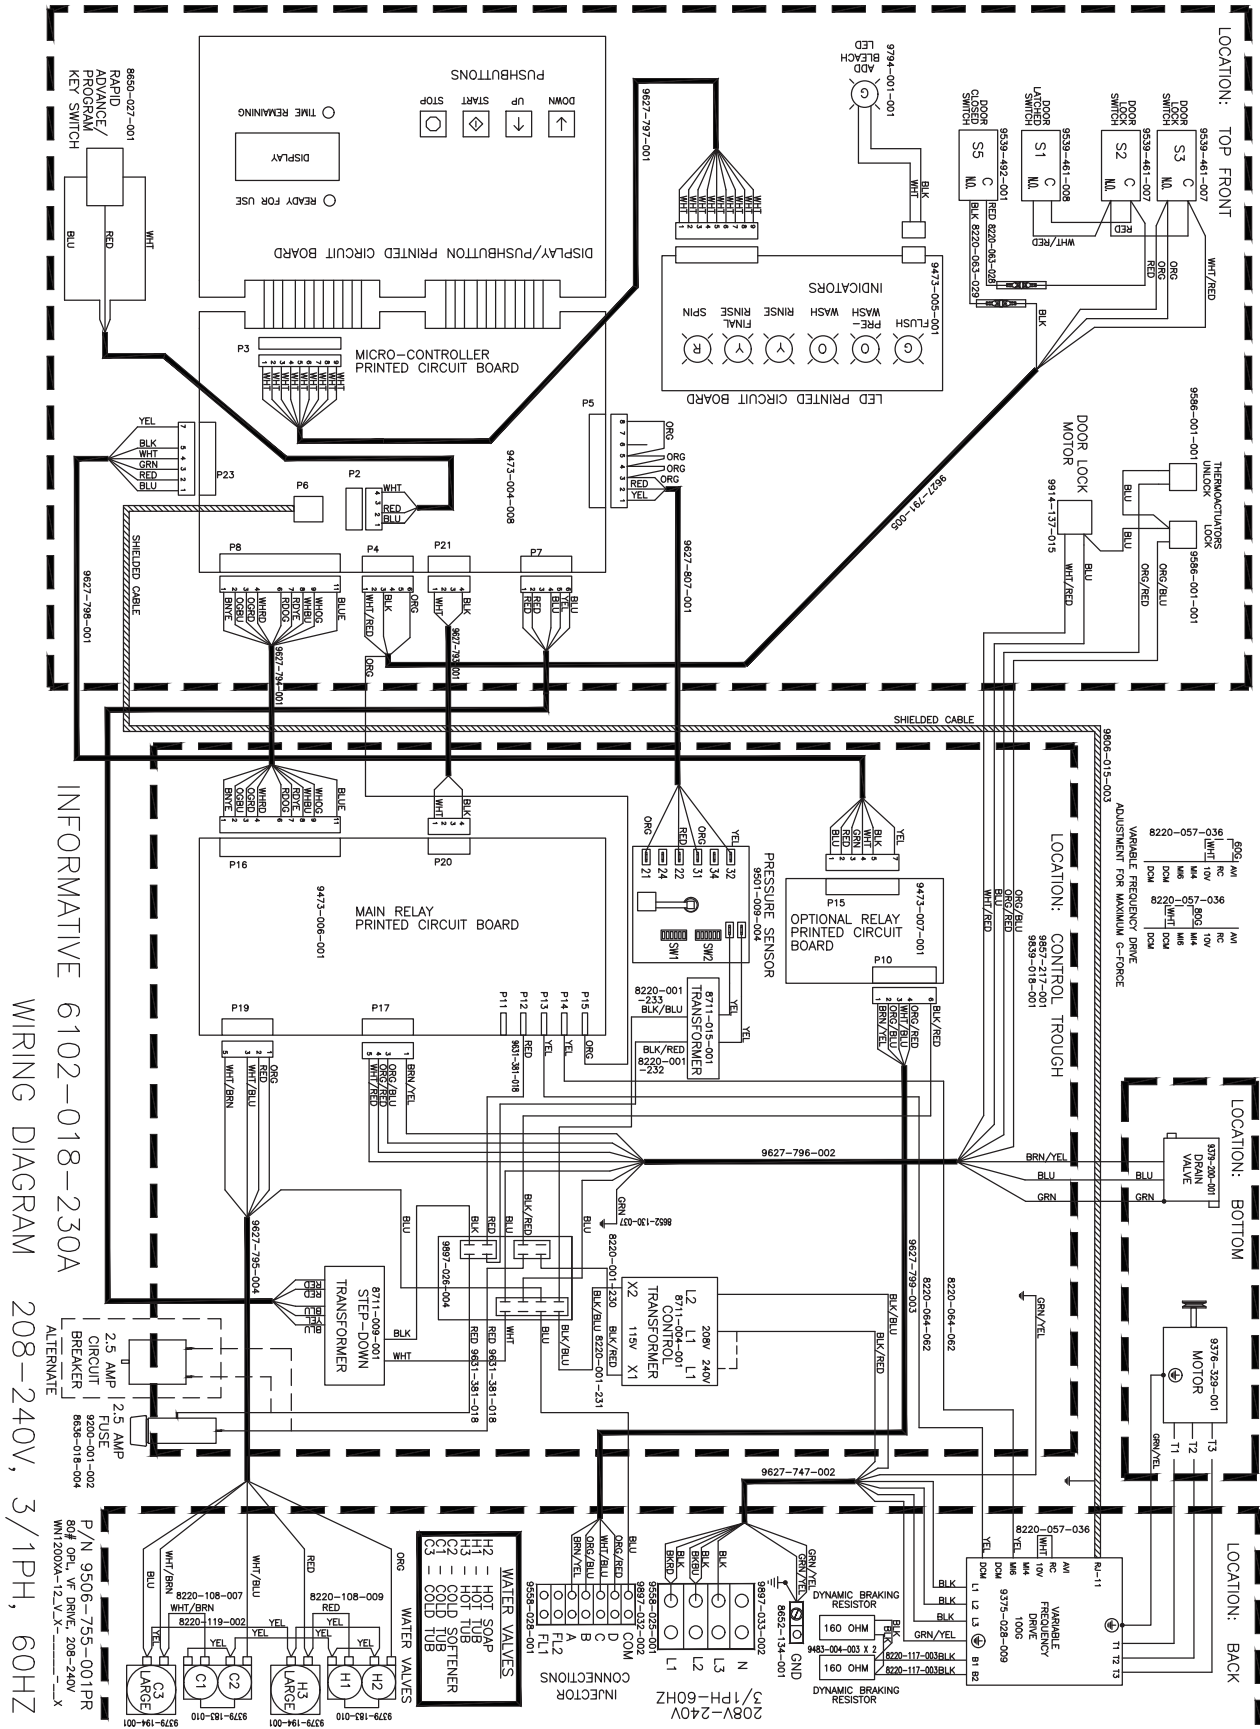

T-750 WN0750XA-12 208-240VAC Wiring Schematic

SCHEMATIC 208 - 240V, 3/1PH, 60HZ

T-900 WN0900XA-12 208-240VAC Wiring Diagram

T-950 WN0950XA-12 208-240VAC Wiring Diagram

INFORMATIVE 6102-018-228A
 WIRING DIAGRAM 208-240V, 3/1PH, 60HZ

T-950 WN0950XA-12 208-240VAC Wiring Schematic

SCHEMATIC 208 - 240V, 3/1PH, 60HZ

T-1200 WN1200XA-12 208-240VAC Wiring Diagram

T-1200 WN1200XA-12 208-240VAC Wiring Schematic

T-1450 WN1450XA-12 208-240VAC Wiring Diagram

T-1450 WN1450XA-12 208-240VAC Wiring Schematic

P/N 9506-757-001PR
90 LB OPL EXPRESS, VF DRIVE
WN1450XA-12_V_X-____X

SCHEMATIC 208 - 240V, 3/1PH, 60HZ