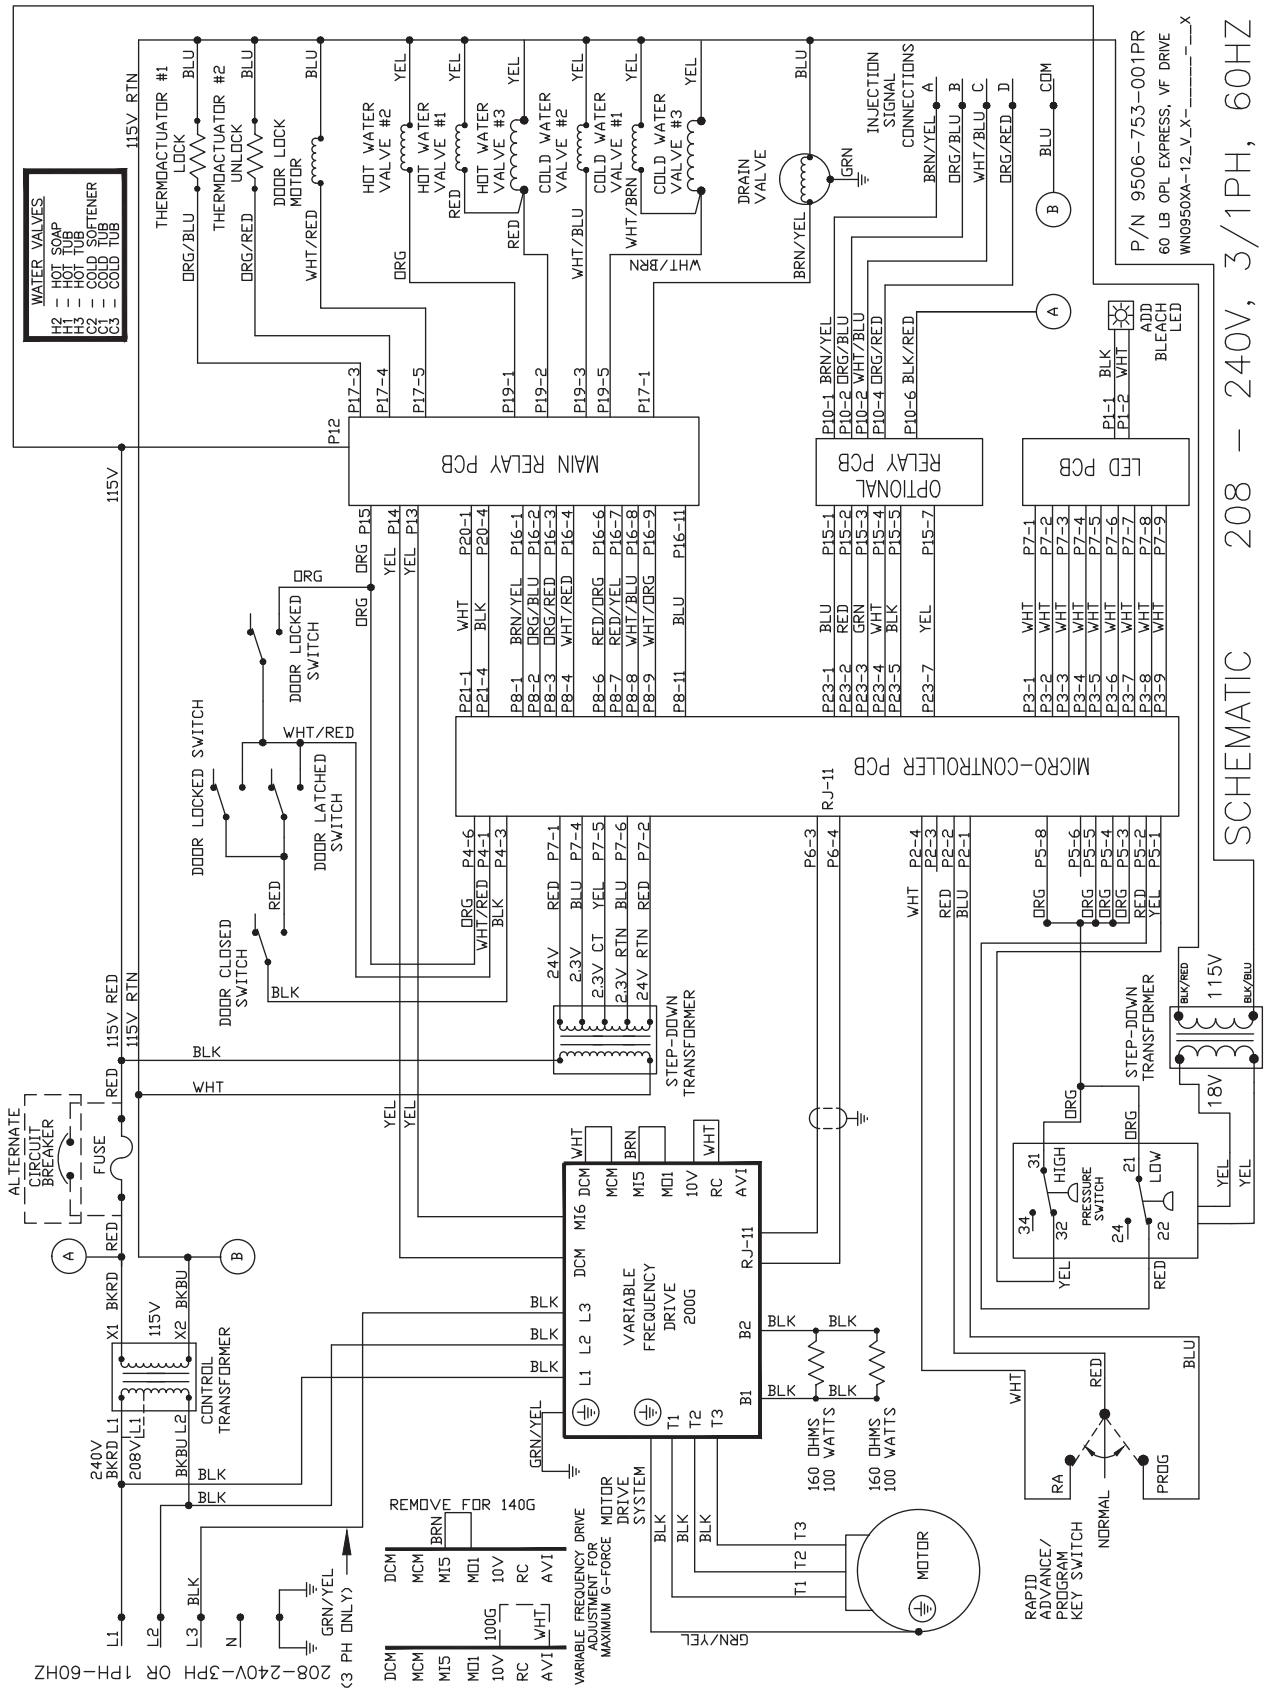

T-750 WN0750XA-12 208-240VAC Wiring Schematic

SCHEMATIC 208 - 240V, 3/1PH, 60HZ

T-900 WN0900XA-12 208-240VAC Wiring Diagram

T-950 WN0950XA-12 208-240VAC Wiring Diagram

INFORMATIVE 6102-018-228A
 WIRING DIAGRAM 208-240V, 3/1PH, 60HZ

T-950 WN0950XA-12 208-240VAC Wiring Schematic

SCHEMATIC 208 - 240V, 3/1PH, 60HZ

T-1200 WN1200XA-12 208-240VAC Wiring Diagram

T-1200 WN1200XA-12 208-240VAC Wiring Schematic

T-1450 WN1450XA-12 208-240VAC Wiring Diagram

T-1450 WN1450XA-12 208-240VAC Wiring Schematic

P/N 9506-757-001PR
90 LB OPL EXPRESS, VF DRIVE
WN1450XA-12_V_X-____X

SCHEMATIC 208 - 240V, 3/1PH, 60HZ