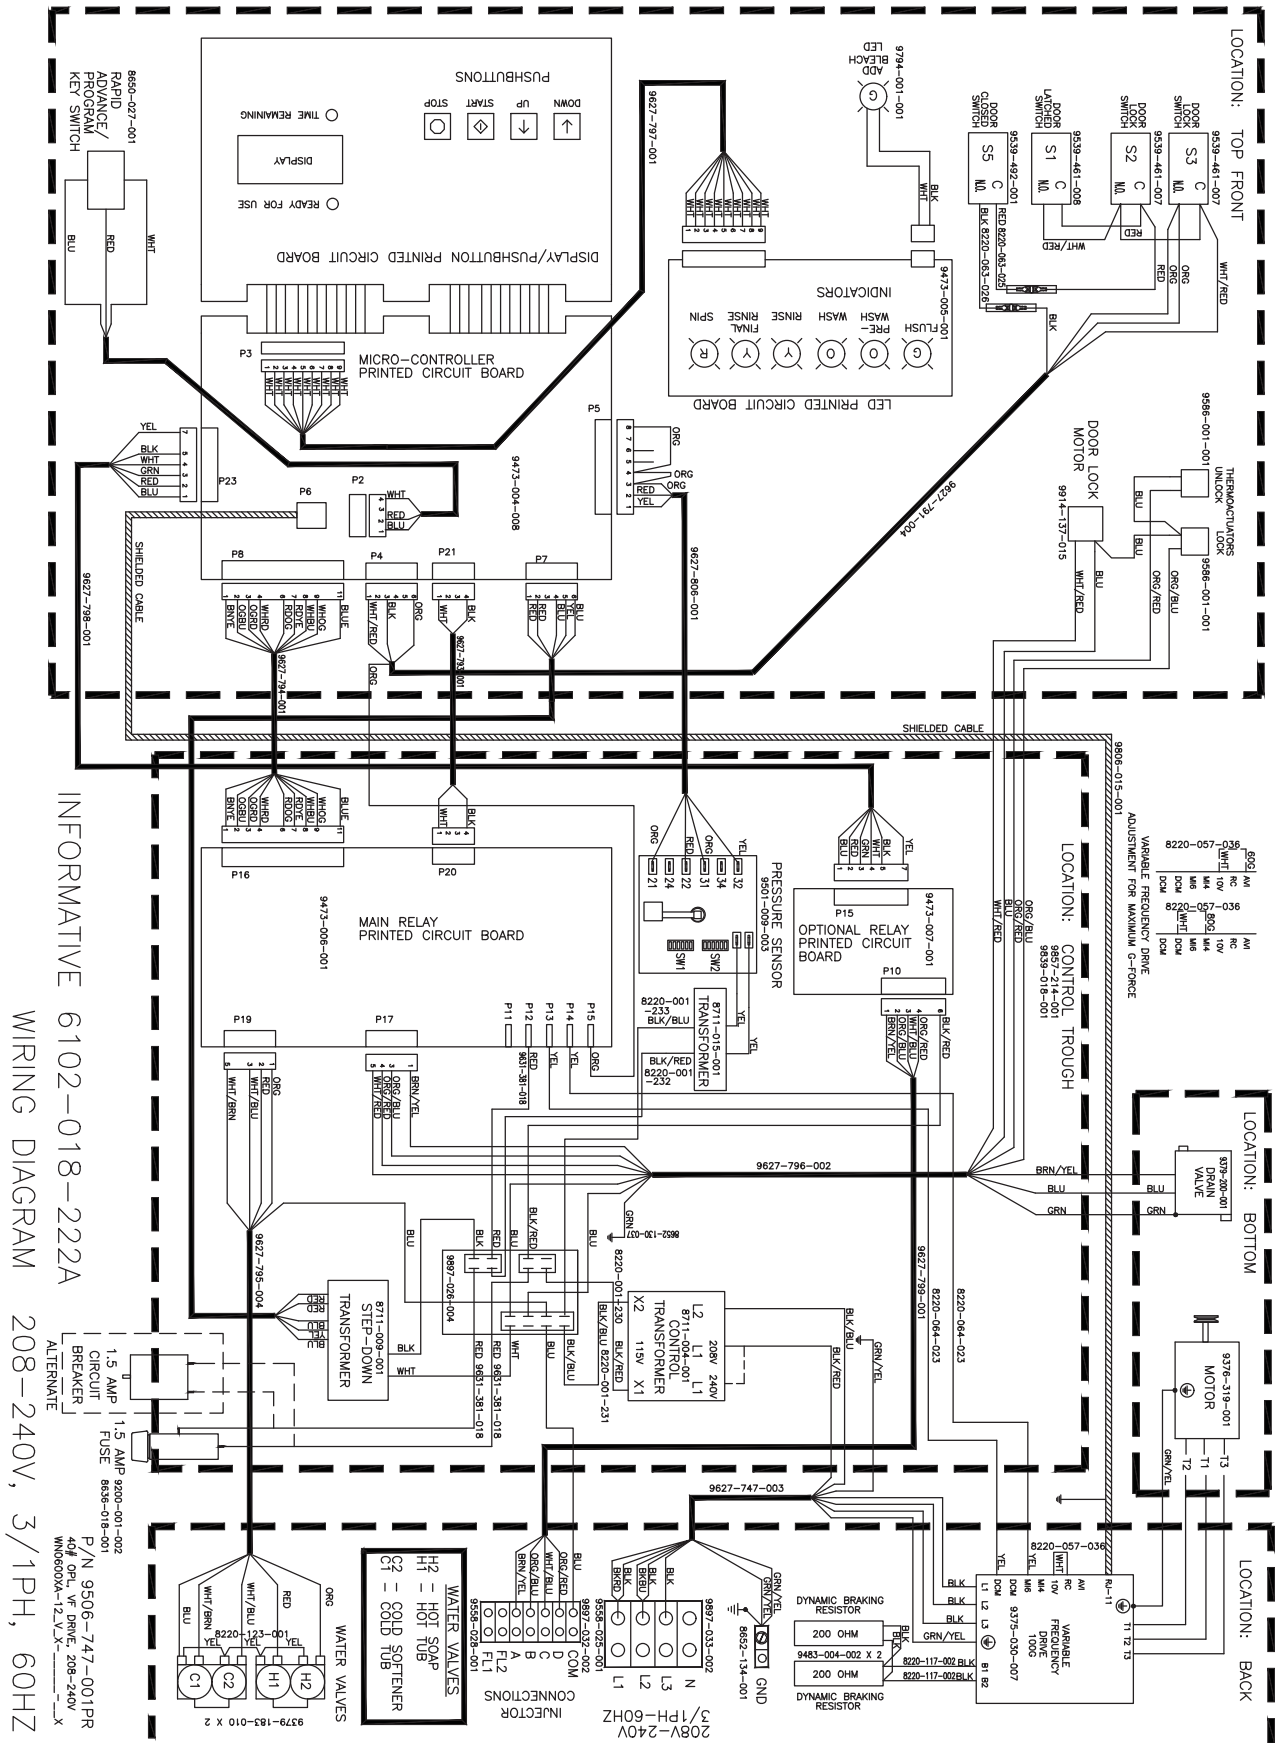

T-600 WN0600XA-12 208-240VAC Wiring Diagram