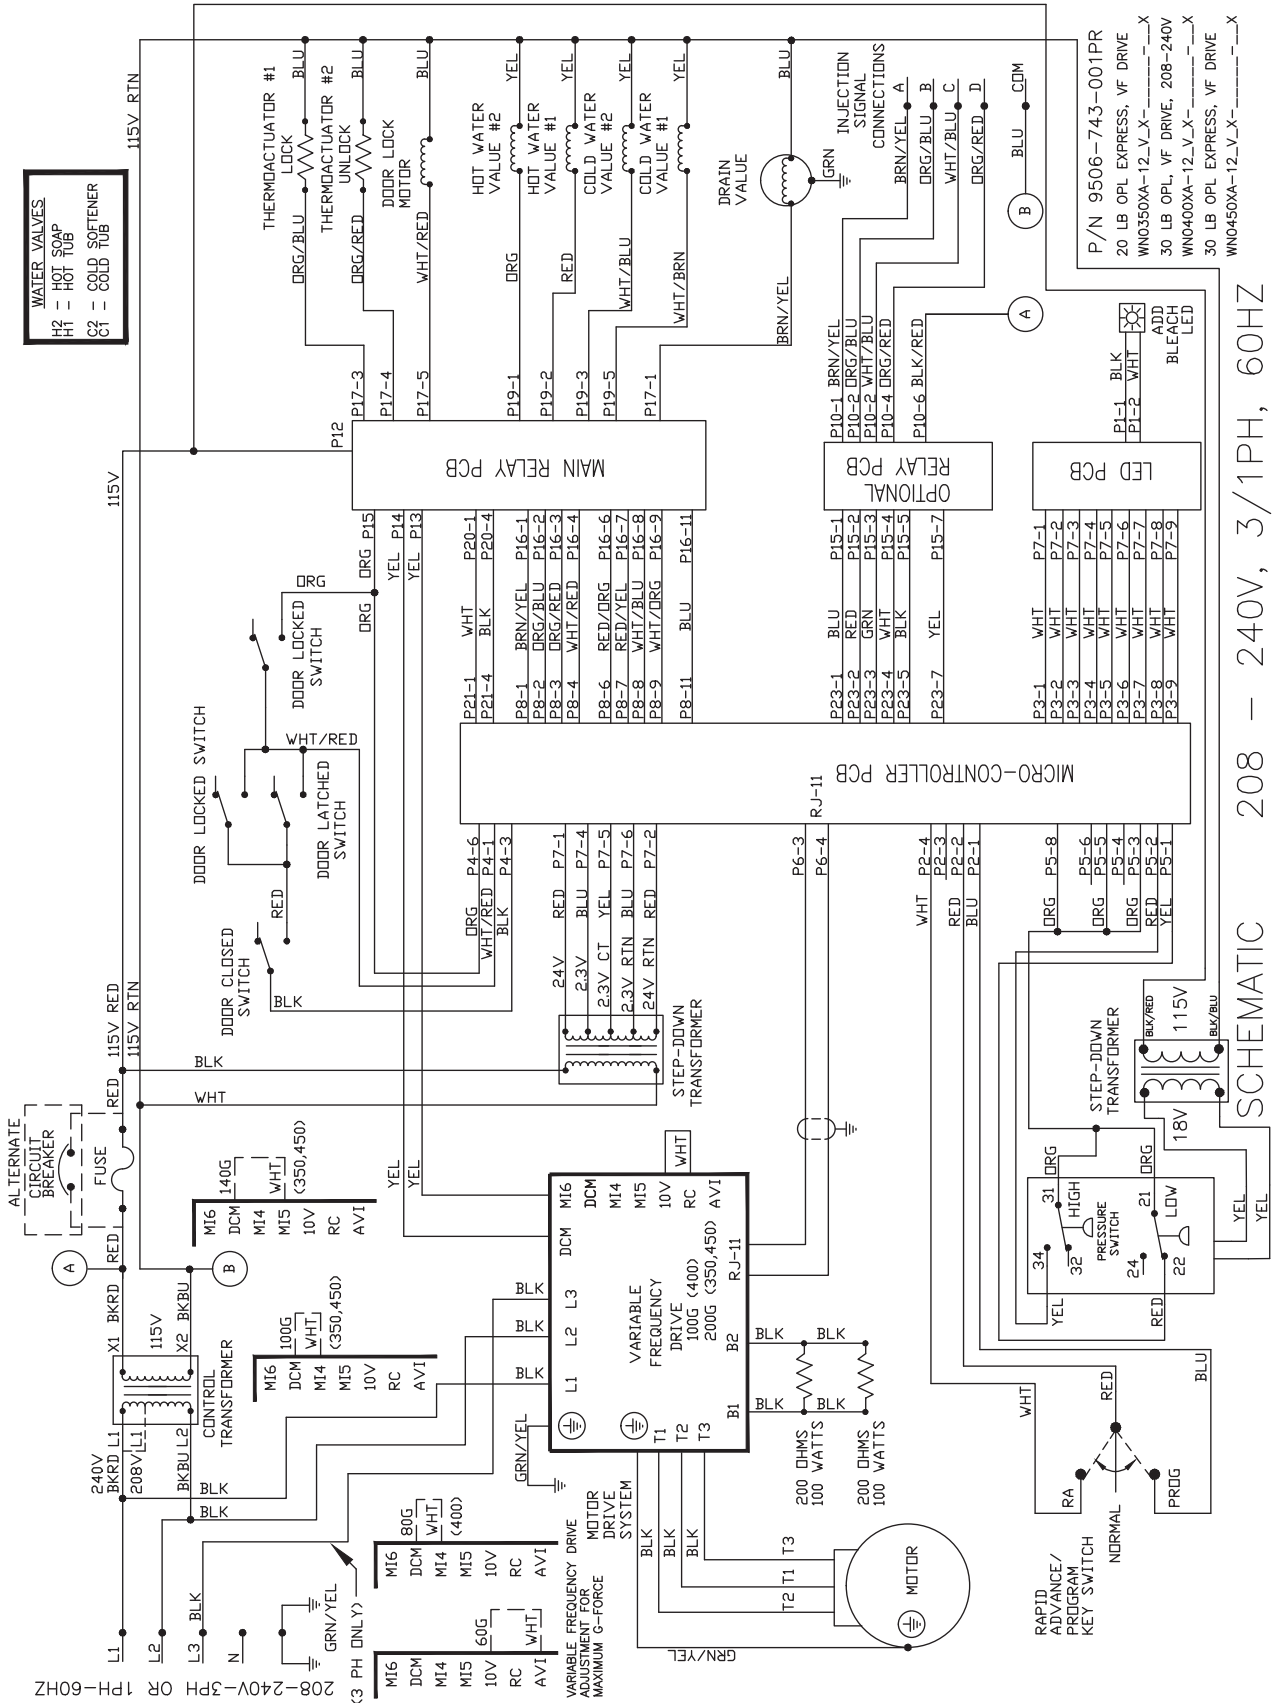

DEXTER[®]
LAUNDRY

WCVD-WN Series OPL Washers
Schematics 60Hz

T-300 WN0300XA-10 120VAC Wiring Diagram

INFORMATIVE 6102-018-217A

WIRING DIAGRAM 115V-1PH-60HZ

T-300 WN0300XA-10 120VAC Wiring Schematic

T-300 WN0300XA-12 208-240VAC Wiring Diagram

T-300 WN0300XA-12 208-240VAC Wiring Schematic

T-350 WN0350XA-12 208-240VAC Wiring Diagram

INFORMATIVE 6102-018-220A
 WIRING DIAGRAM 208-240V, 3/1PH, 60HZ

T-350 WN0350XA-12 208-240VAC Wiring Schematic

T-400 WN0400XA-12 208-240VAC Wiring Diagram

T-400 WN0400XA-12 208-240VAC Wiring Schematic

T-450 WN0450XA-12 208-240VAC Wiring Diagram

INFORMATIVE 6102-018-220A
 WIRING DIAGRAM 208-240V, 3/1PH, 60HZ

P/N 9506-743-001PR
 20# OPT. EXPRESS. VF DRIVE
 WNO350A-12-V-X
 30# OPT. VF DRIVE 208-240V
 WNO400A-12-V-X
 30# OPT. EXPRESS. VF DRIVE
 WNO450A-12-V-X

T-1450 WN1450XA-12 208-240VAC Wiring Schematic

P/N 9506-757-001PR
90 LB OPL EXPRESS, VF DRIVE
WN1450XA-12_V_X-____X

SCHEMATIC 208 - 240V, 3/1PH, 60HZ