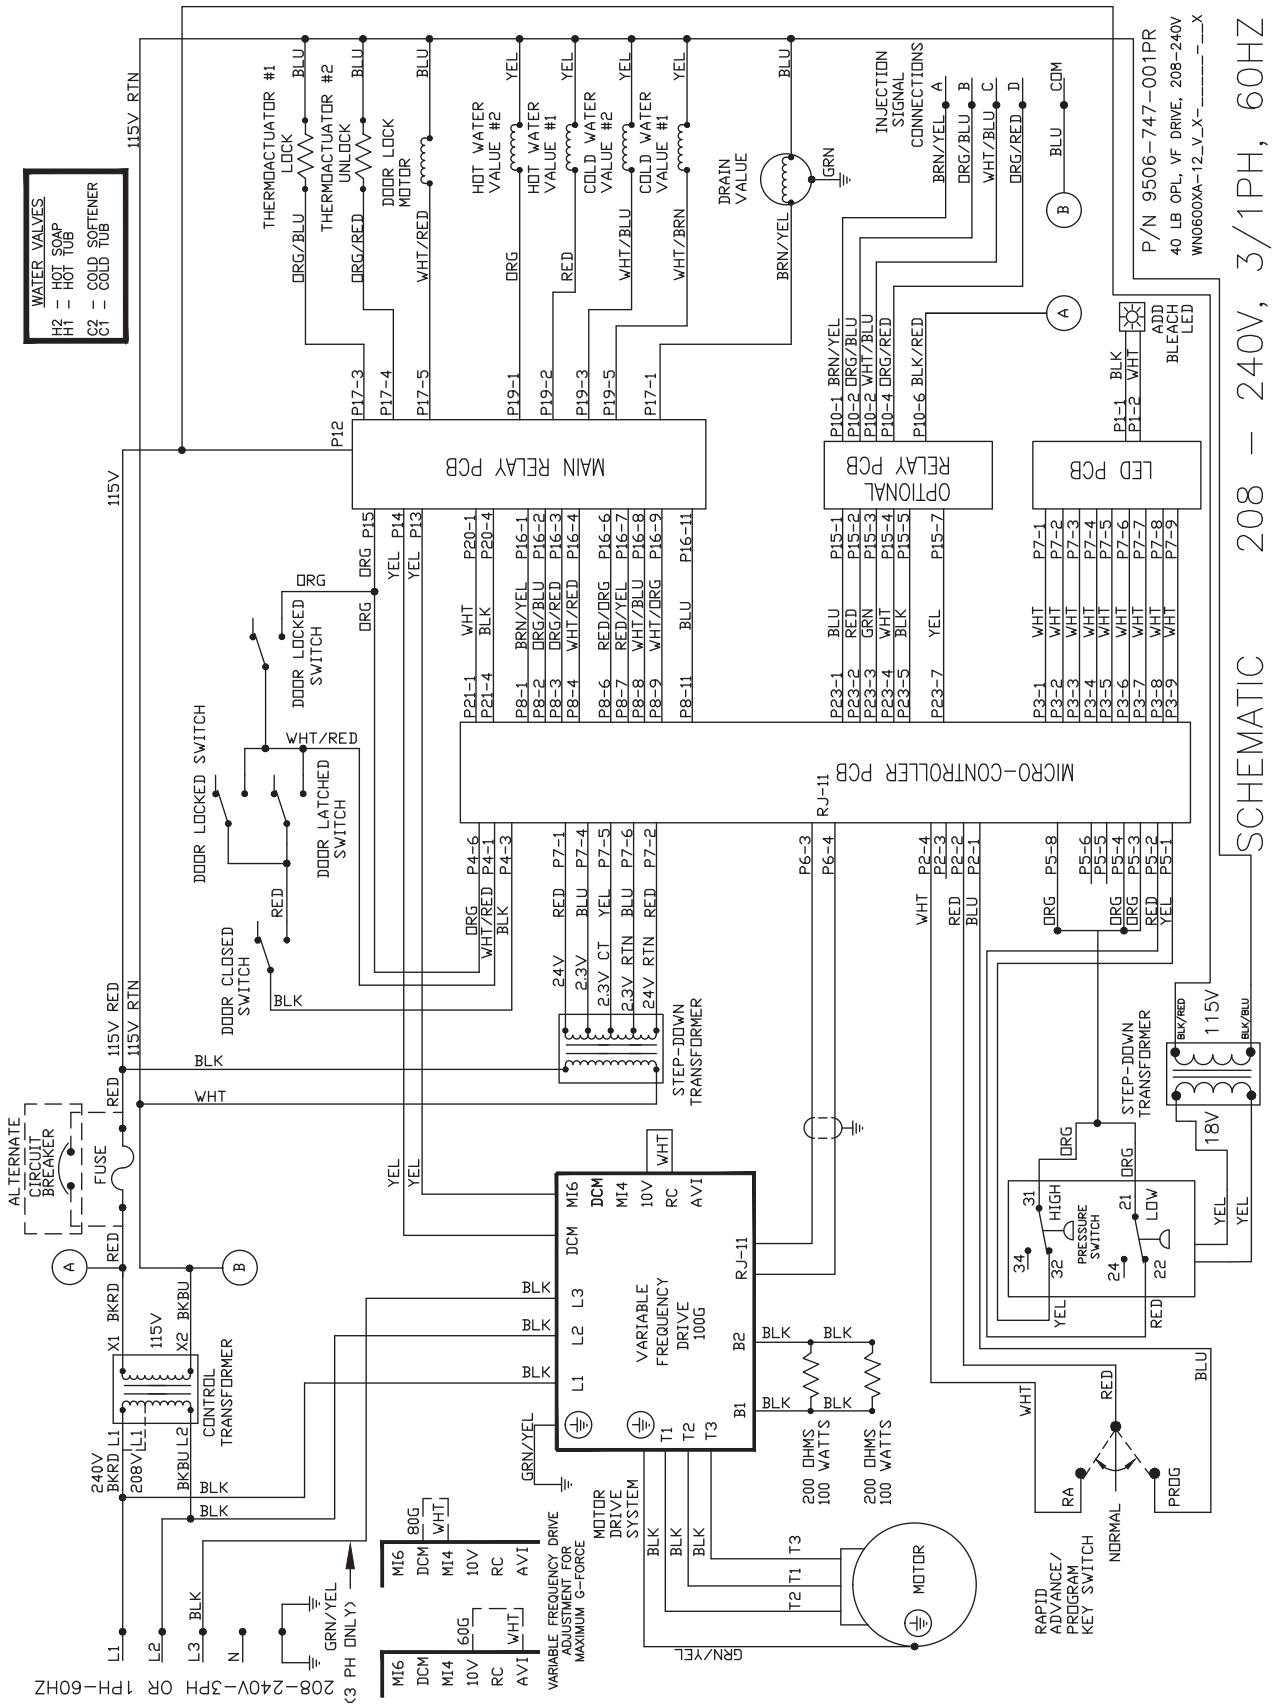

T-600 WN0600XA-12 208-240VAC Wiring Schematic

SCHEMATIC 208 - 240V, 3/1PH, 60HZ

P/N 9506-747-001PR
40 LB OPL. VF DRIVE, 208-240V
WN0600XA-12_V_X-_-X