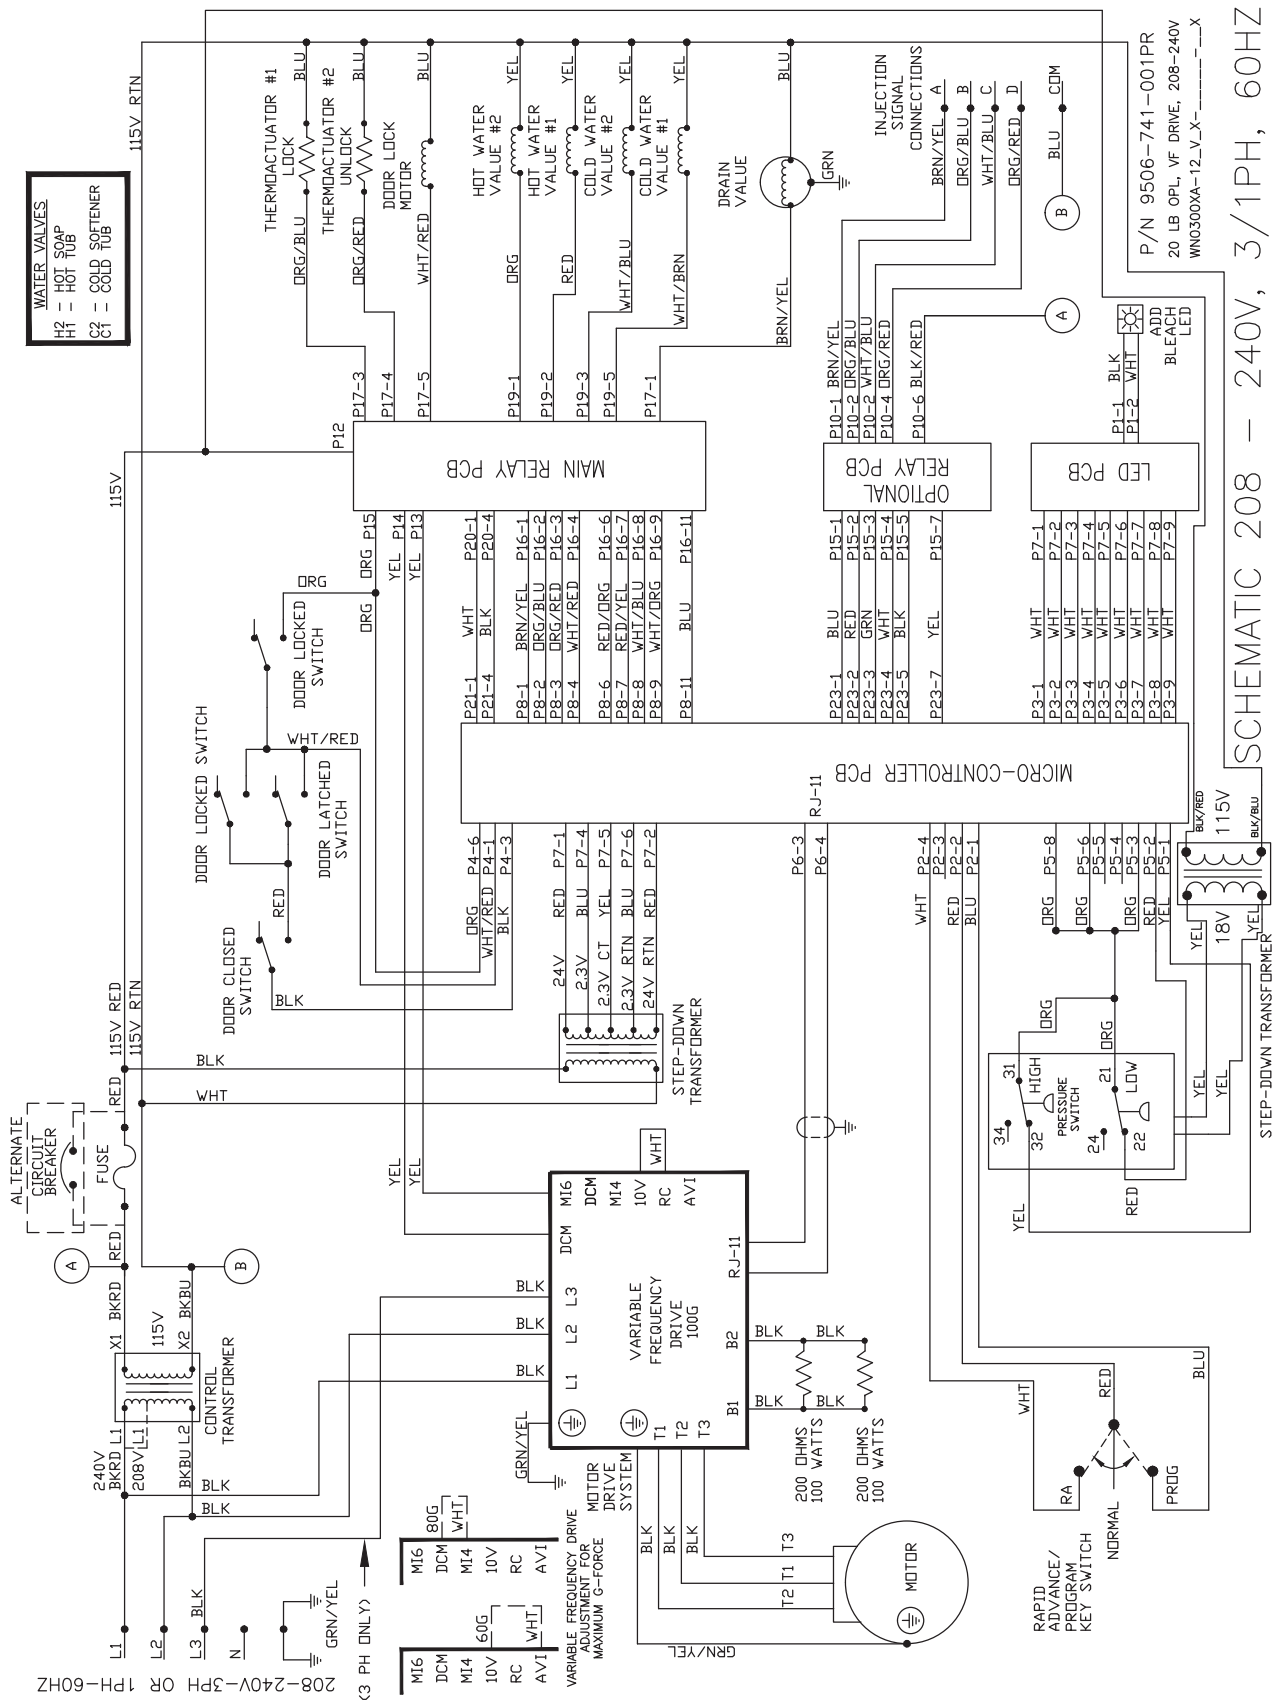

DEXTER[®]
LAUNDRY

WCVD-WN Series OPL Washers
Schematics 60Hz

T-300 WN0300XA-10 120VAC Wiring Diagram

INFORMATIVE 6102-018-217A

WIRING DIAGRAM 115V-1PH-60HZ

T-300 WN0300XA-10 120VAC Wiring Schematic

T-300 WN0300XA-12 208-240VAC Wiring Diagram

T-300 WN0300XA-12 208-240VAC Wiring Schematic

T-350 WN0350XA-12 208-240VAC Wiring Diagram

INFORMATIVE 6102-018-220A
 WIRING DIAGRAM 208-240V, 3/1PH, 60HZ

T-350 WN0350XA-12 208-240VAC Wiring Schematic

T-400 WN0400XA-12 208-240VAC Wiring Diagram

T-400 WN0400XA-12 208-240VAC Wiring Schematic

T-450 WN0450XA-12 208-240VAC Wiring Diagram

INFORMATIVE 6102-018-220A
 WIRING DIAGRAM 208-240V, 3/1PH, 60HZ

P/N 9506-743-001PR
 20# OPT. EXPRESS. VF DRIVE
 WNO350A-12-V-X
 30# OPT. VF DRIVE 208-240V
 WNO400A-12-V-X
 30# OPT. EXPRESS. VF DRIVE
 WNO450A-12-V-X