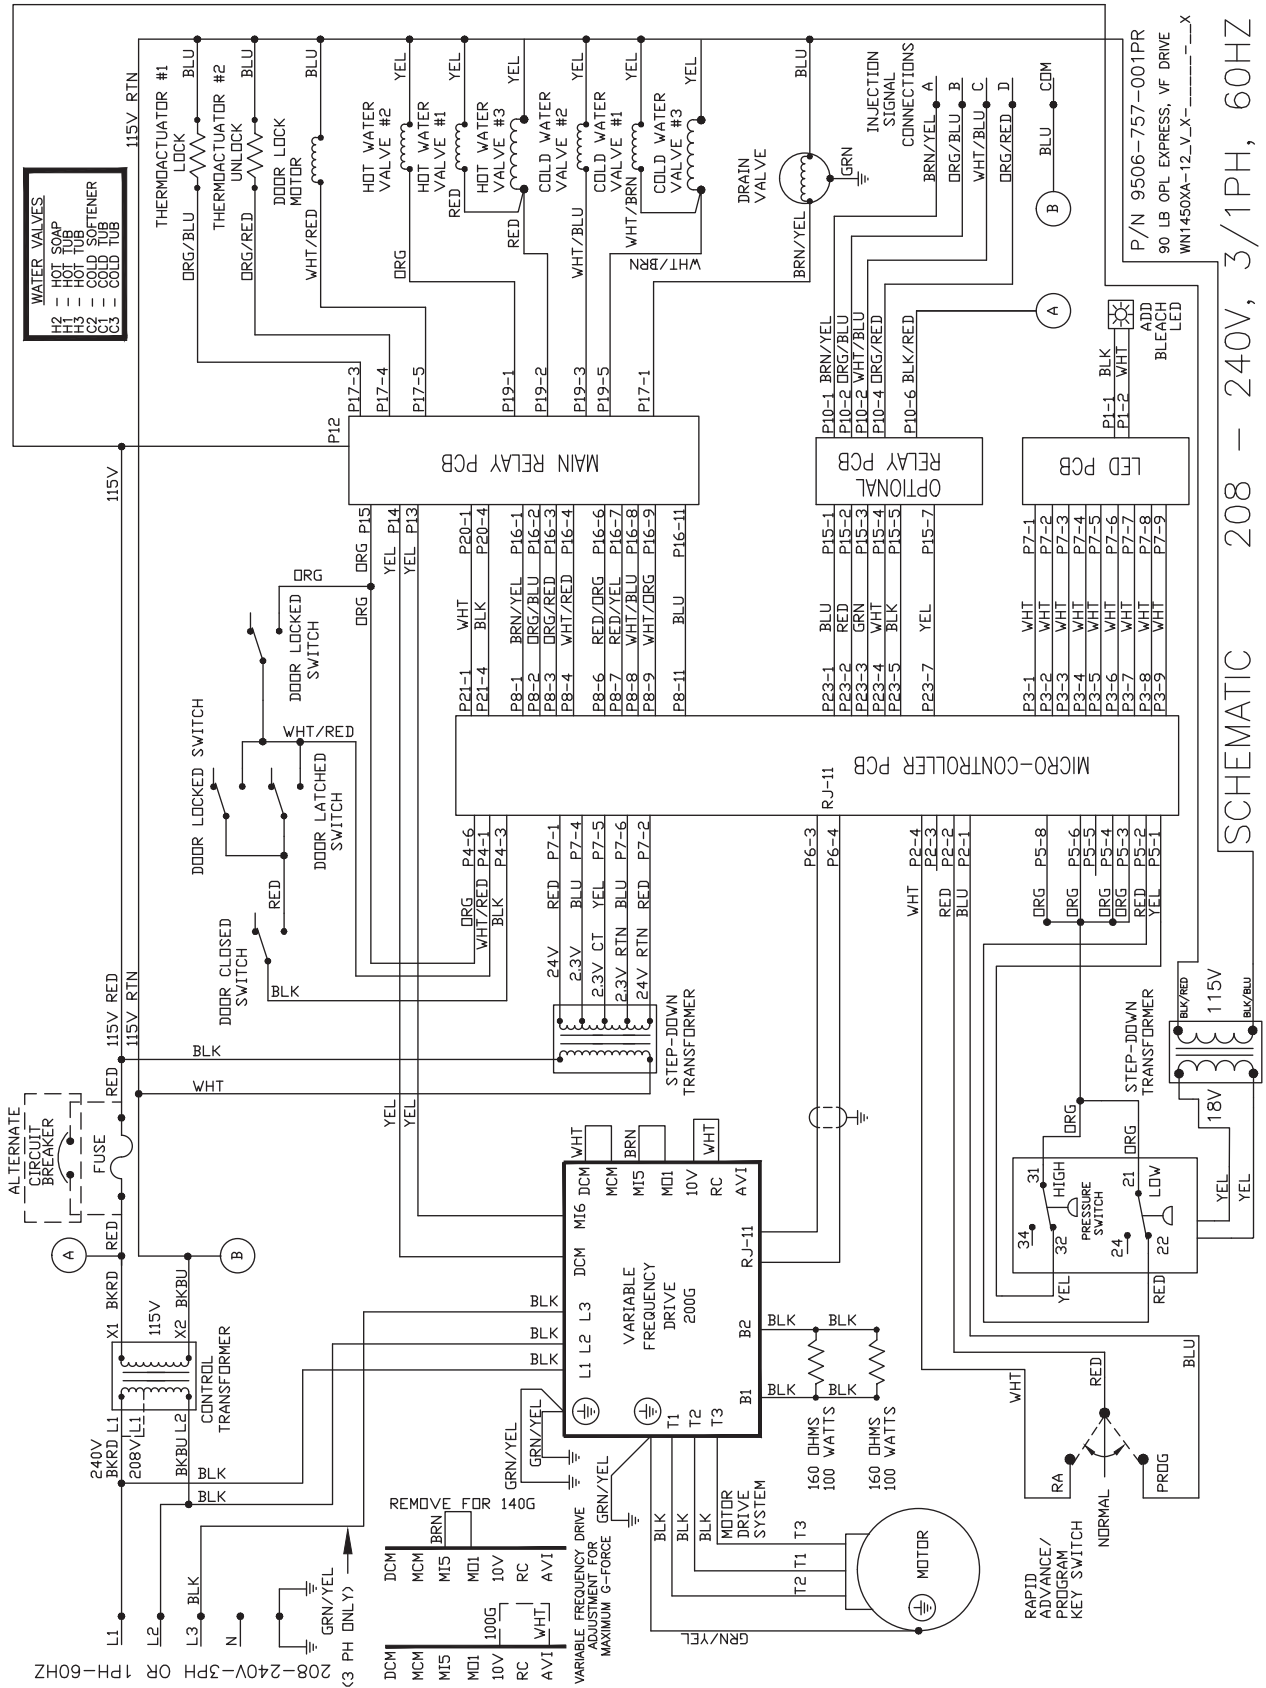

DEXTER[®]
LAUNDRY

WCVD-WN Series OPL Washers
Schematics 60Hz

T-300 WN0300XA-10 120VAC Wiring Diagram

INFORMATIVE 6102-018-217A

WIRING DIAGRAM 115V-1PH-60HZ

T-300 WN0300XA-10 120VAC Wiring Schematic

T-300 WN0300XA-12 208-240VAC Wiring Diagram

T-750 WN0750XA-12 208-240VAC Wiring Schematic

SCHEMATIC 208 - 240V, 3/1PH, 60HZ

T-900 WN0900XA-12 208-240VAC Wiring Diagram

T-950 WN0950XA-12 208-240VAC Wiring Diagram

INFORMATIVE 6102-018-228A
 WIRING DIAGRAM 208-240V, 3/1PH, 60HZ

T-950 WN0950XA-12 208-240VAC Wiring Schematic

SCHEMATIC 208 - 240V, 3/1PH, 60HZ

T-1200 WN1200XA-12 208-240VAC Wiring Diagram

T-1200 WN1200XA-12 208-240VAC Wiring Schematic

T-1450 WN1450XA-12 208-240VAC Wiring Diagram

T-1450 WN1450XA-12 208-240VAC Wiring Schematic

P/N 9506-757-001PR
90 LB OPL EXPRESS, VF DRIVE
WN1450XA-12_V_X-____X

SCHEMATIC 208 - 240V, 3/1PH, 60HZ