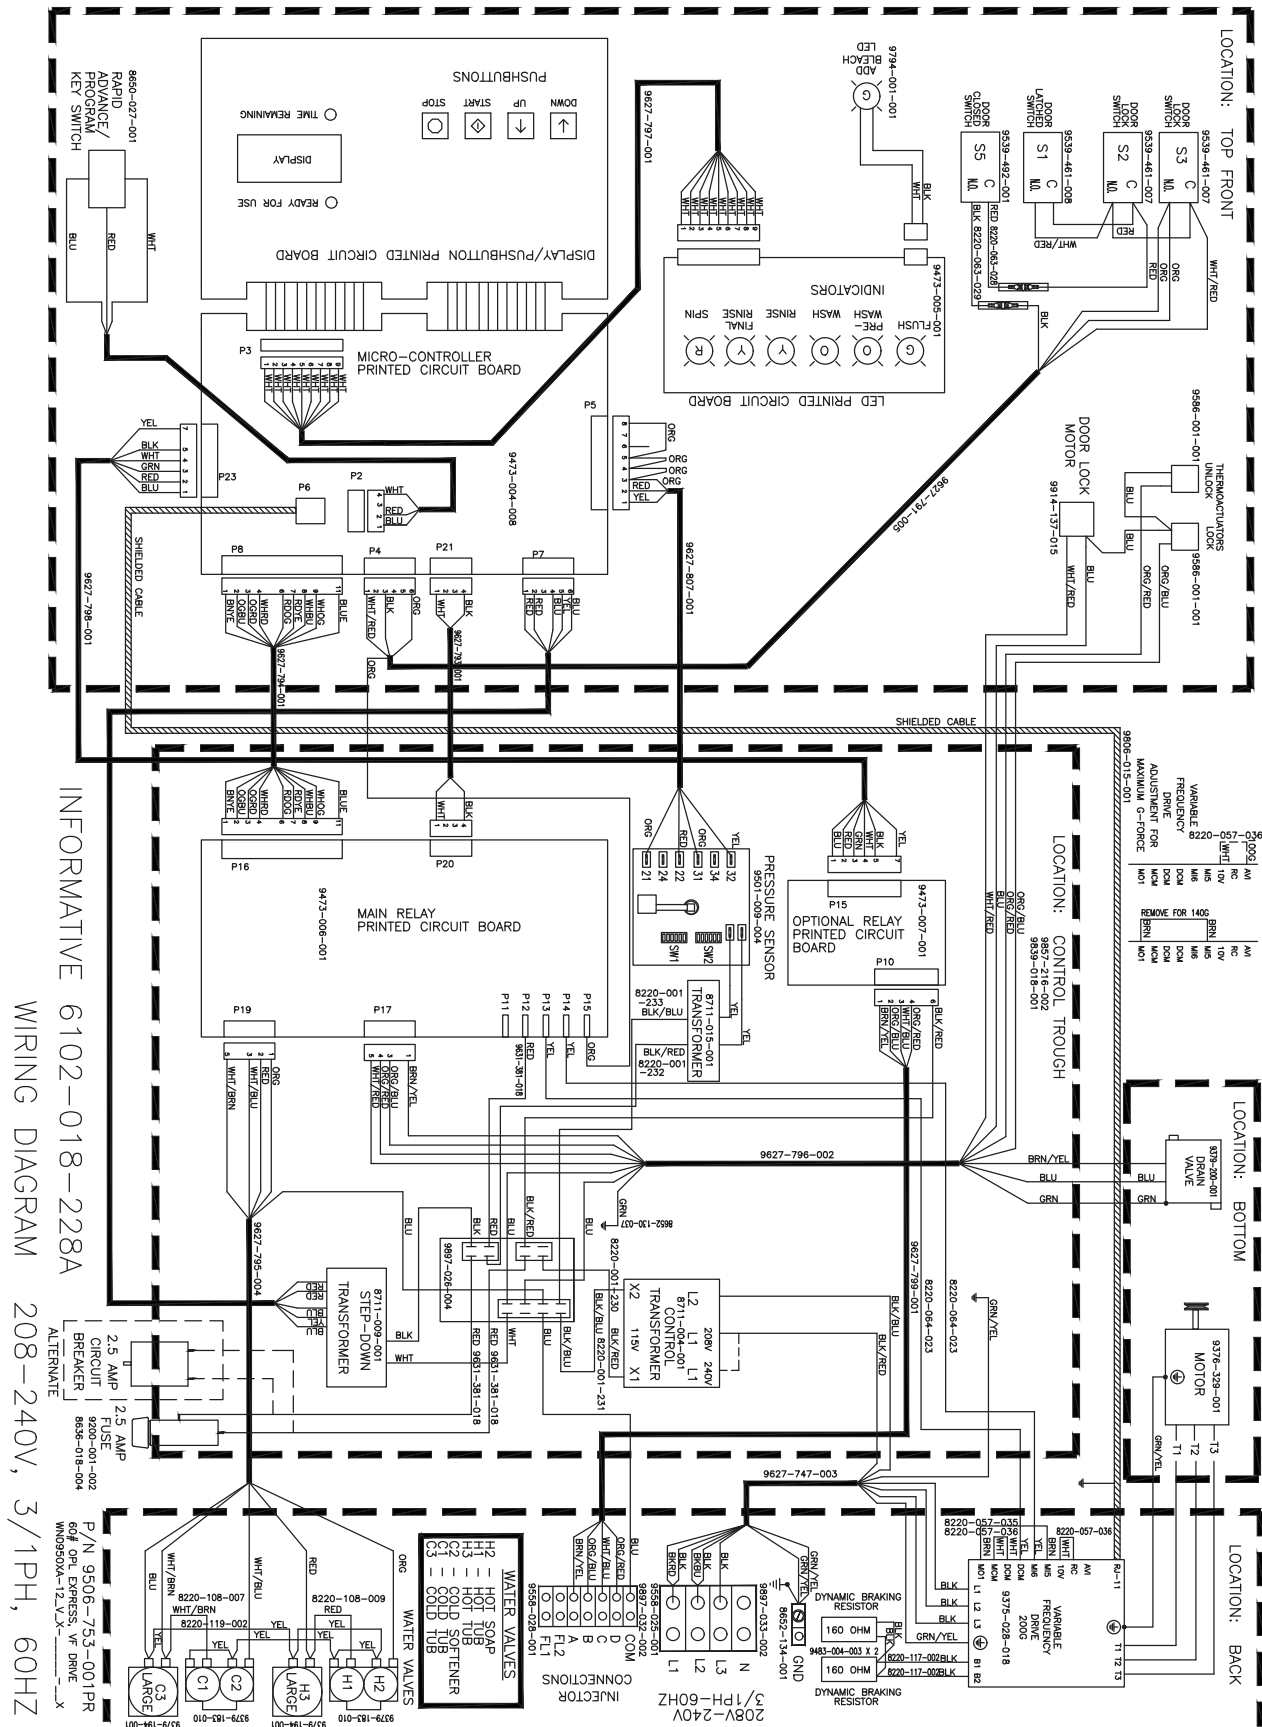

T-750 WN0750XA-12 208-240VAC Wiring Schematic

SCHEMATIC 208 - 240V, 3/1PH, 60HZ

T-900 WN0900XA-12 208-240VAC Wiring Diagram

T-950 WN0950XA-12 208-240VAC Wiring Diagram

INFORMATIVE 6102-018-228A
 WIRING DIAGRAM 208-240V, 3/1PH, 60HZ

T-950 WN0950XA-12 208-240VAC Wiring Schematic

SCHEMATIC 208 - 240V, 3/1PH, 60HZ

T-1200 WN1200XA-12 208-240VAC Wiring Diagram

T-1200 WN1200XA-12 208-240VAC Wiring Schematic

T-1450 WN1450XA-12 208-240VAC Wiring Diagram

T-1450 WN1450XA-12 208-240VAC Wiring Schematic

P/N 9506-757-001PR
90 LB OPL EXPRESS, VF DRIVE
WN1450XA-12_V_X-____X

SCHEMATIC 208 - 240V, 3/1PH, 60HZ