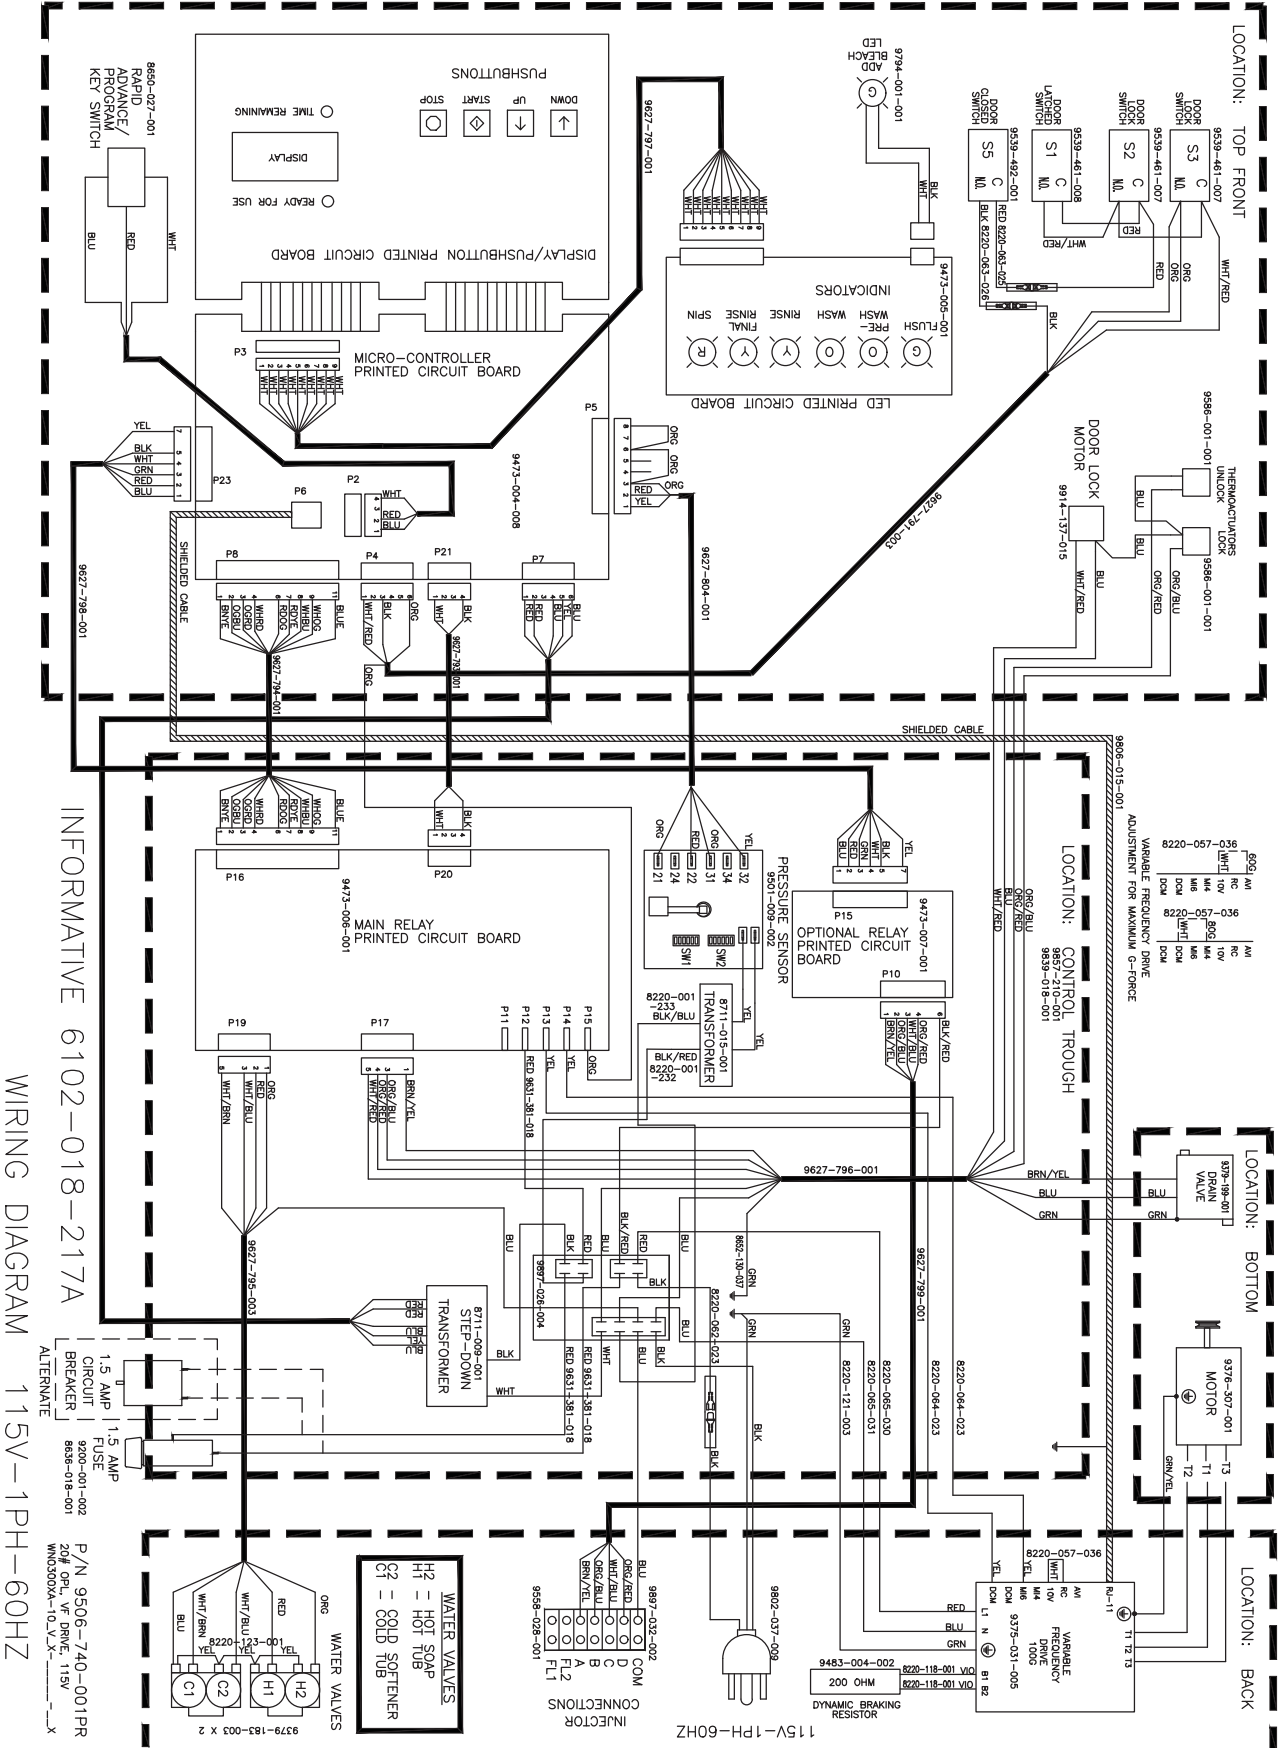

DEXTER[®]
LAUNDRY

WCVD-WN Series OPL Washers
Schematics 60Hz

T-300 WN0300XA-10 120VAC Wiring Diagram

INFORMATIVE 6102-018-217A

WIRING DIAGRAM 115V-1PH-60HZ

T-300 WN0300XA-10 120VAC Wiring Schematic

T-300 WN0300XA-12 208-240VAC Wiring Diagram

T-300 WN0300XA-12 208-240VAC Wiring Schematic

T-350 WN0350XA-12 208-240VAC Wiring Diagram

INFORMATIVE 6102-018-220A
 WIRING DIAGRAM 208-240V, 3/1PH, 60HZ

T-350 WN0350XA-12 208-240VAC Wiring Schematic

T-400 WN0400XA-12 208-240VAC Wiring Diagram