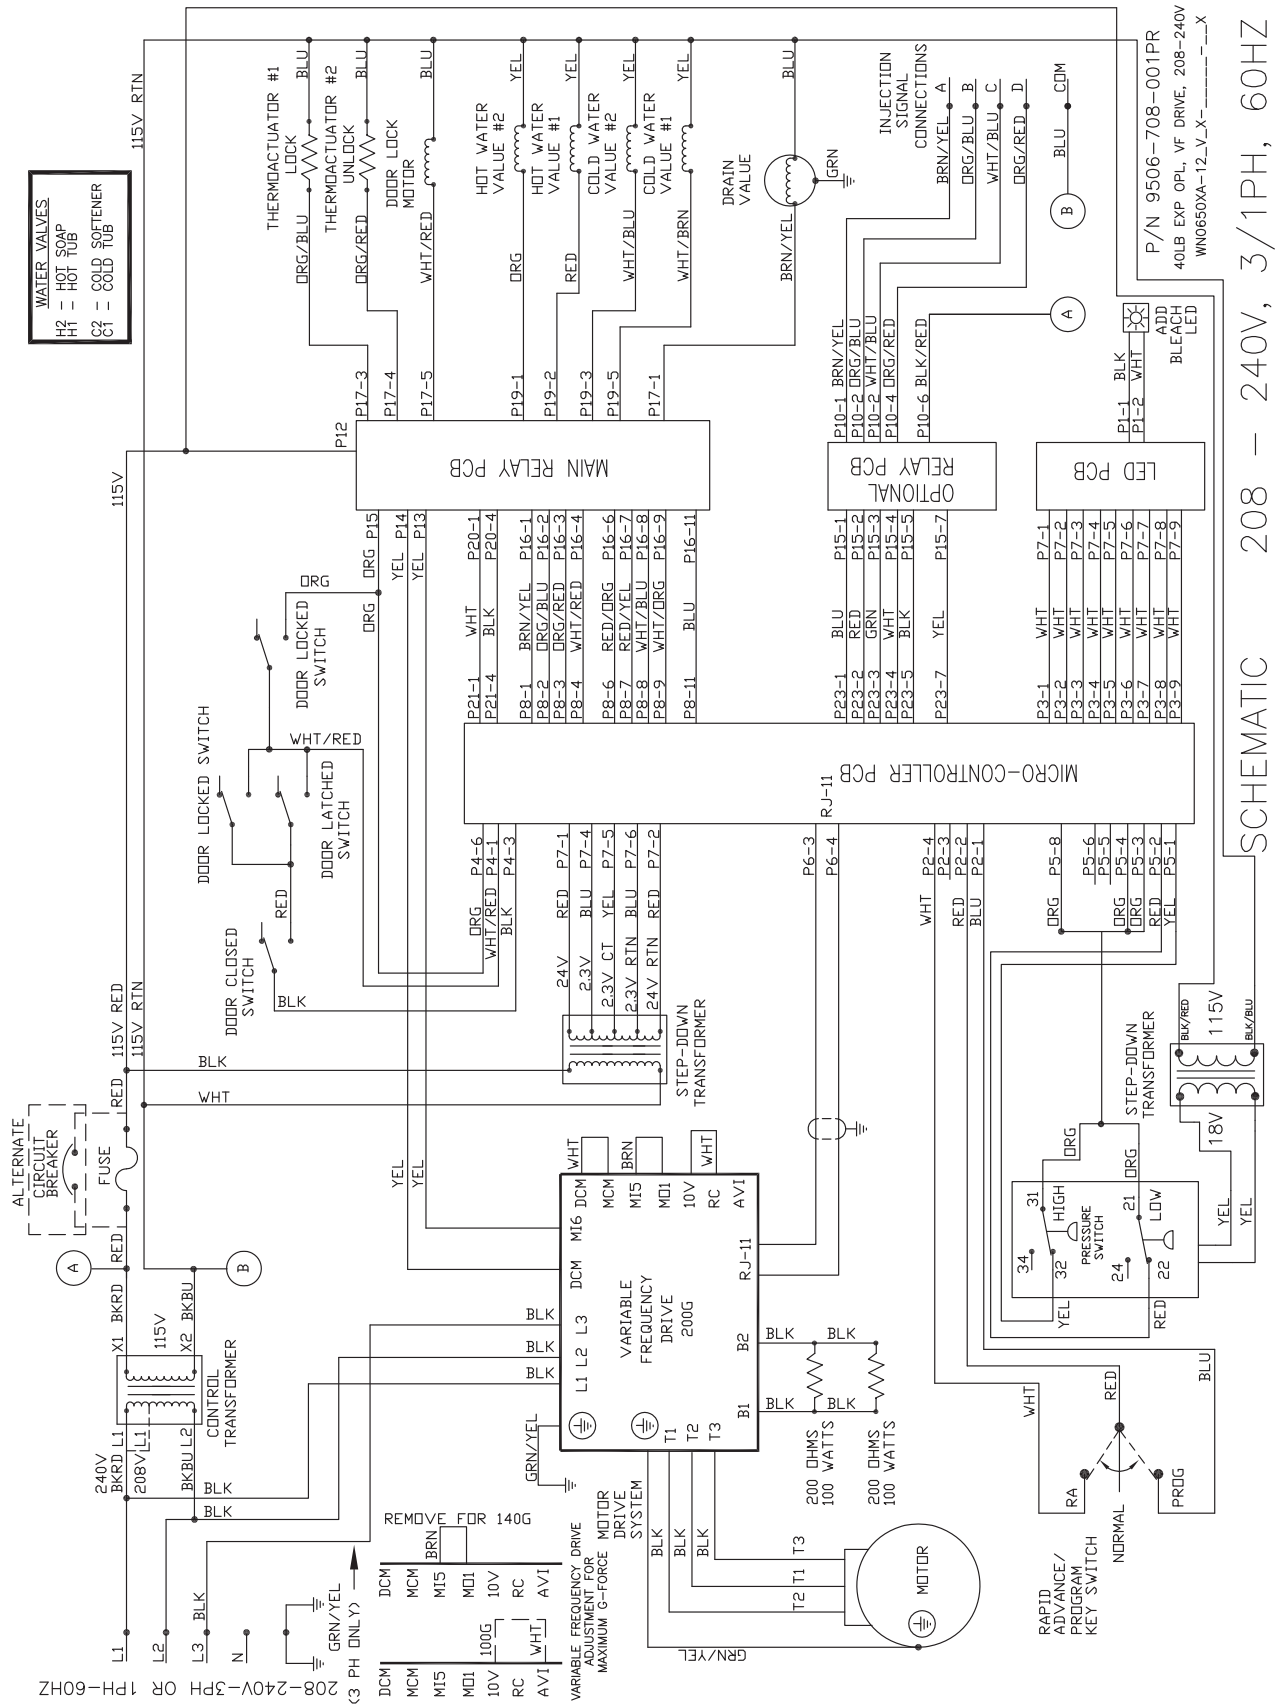

T-650 WN0650XA-12 208-240VAC Wiring Schematic

P/N 9506-708-001PR
40LB EXP OPL, VF DRIVE, 208-240V
WN0650XA-12_V_X- - - - X

SCHEMATIC 208 - 240V, 3/1PH, 60HZ