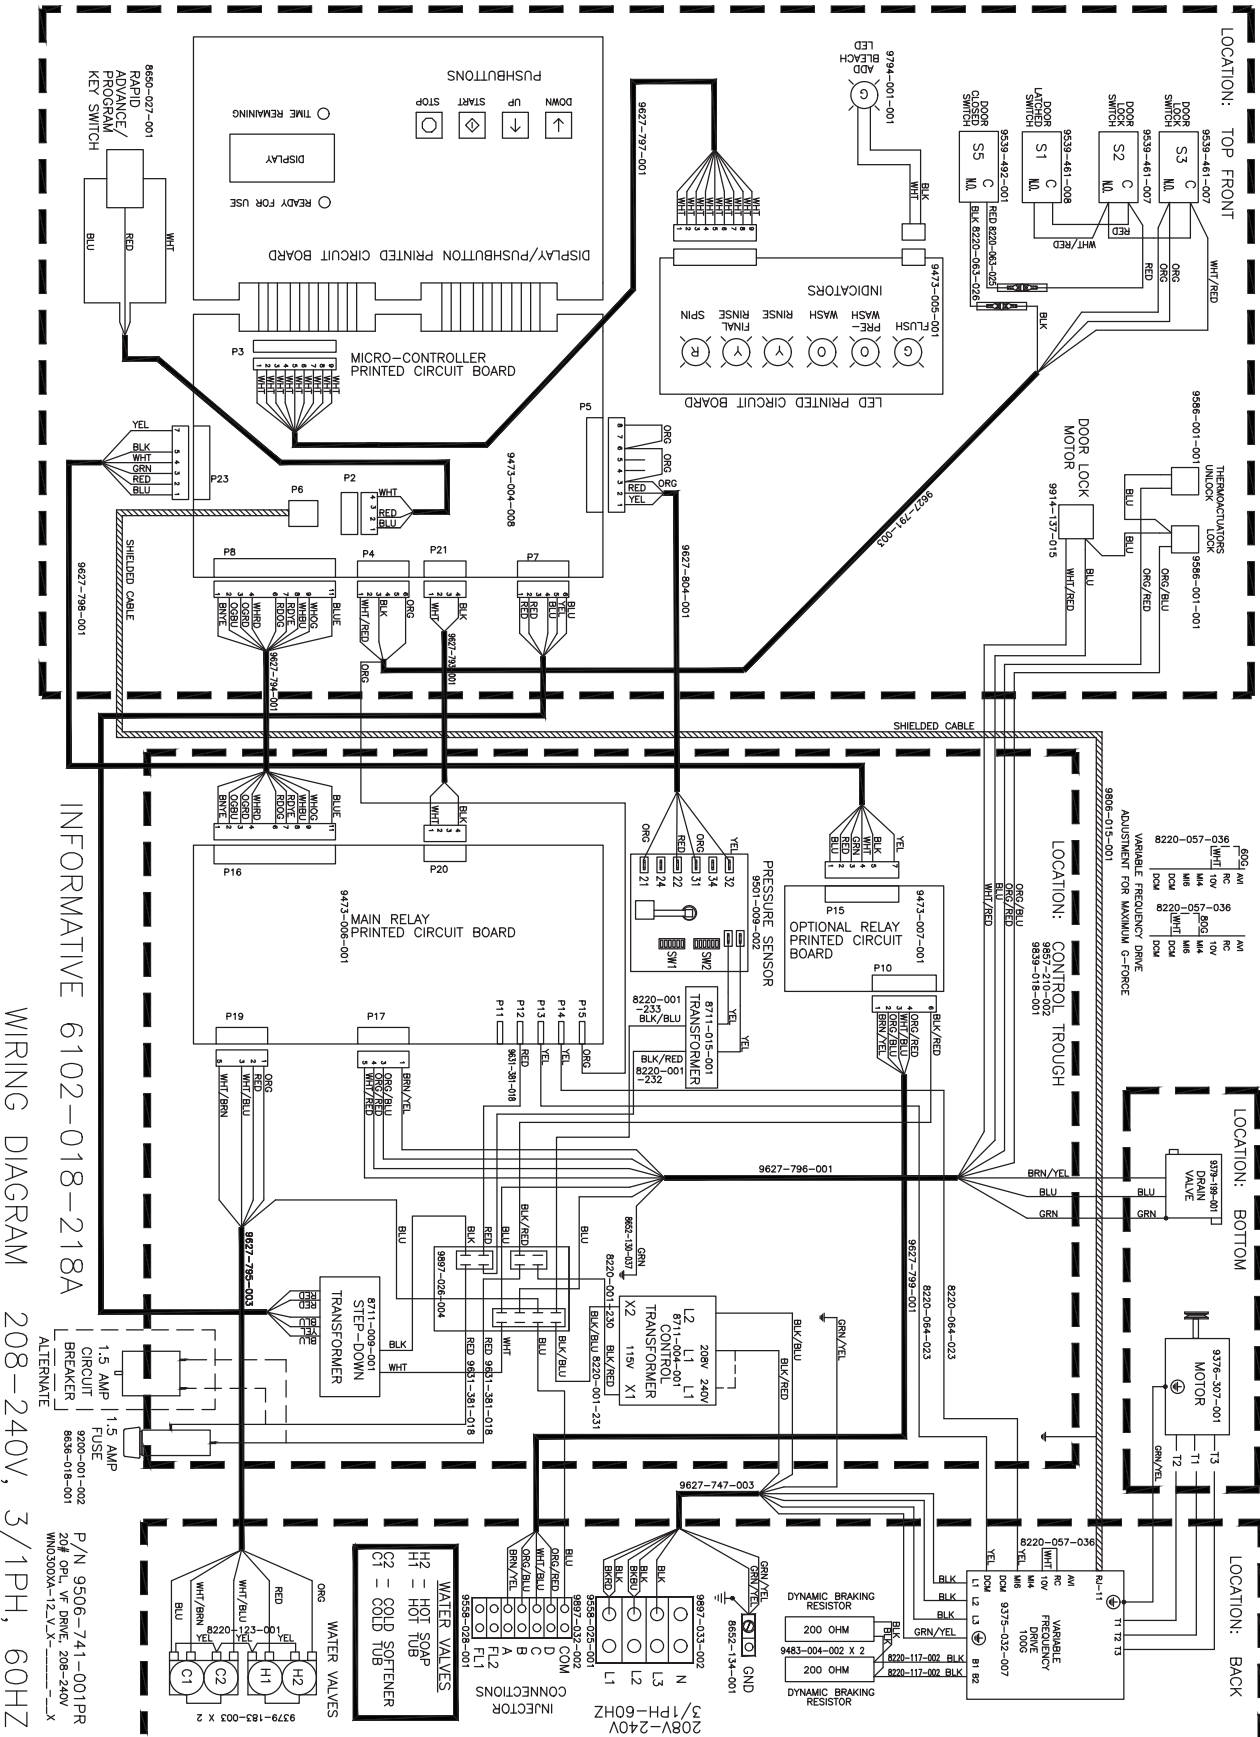

DEXTER[®]
LAUNDRY

WCVD-WN Series OPL Washers
Schematics 60Hz

T-300 WN0300XA-10 120VAC Wiring Diagram

INFORMATIVE 6102-018-217A

WIRING DIAGRAM 115V-1PH-60HZ

T-300 WN0300XA-10 120VAC Wiring Schematic

T-300 WN0300XA-12 208-240VAC Wiring Diagram

T-300 WN0300XA-12 208-240VAC Wiring Schematic

T-350 WN0350XA-12 208-240VAC Wiring Diagram

INFORMATIVE 6102-018-220A
 WIRING DIAGRAM 208-240V, 3/1PH, 60HZ

T-350 WN0350XA-12 208-240VAC Wiring Schematic

T-400 WN0400XA-12 208-240VAC Wiring Diagram

T-400 WN0400XA-12 208-240VAC Wiring Schematic

T-450 WN0450XA-12 208-240VAC Wiring Diagram

INFORMATIVE 6102-018-220A
 WIRING DIAGRAM 208-240V, 3/1PH, 60HZ

P/N 9506-743-001PR
 20# OPT. EXPRESS. VF DRIVE
 WNO350A-12-V-X
 30# OPT. VF DRIVE 208-240V
 WNO400A-12-V-X
 30# OPT. EXPRESS. VF DRIVE
 WNO450A-12-V-X