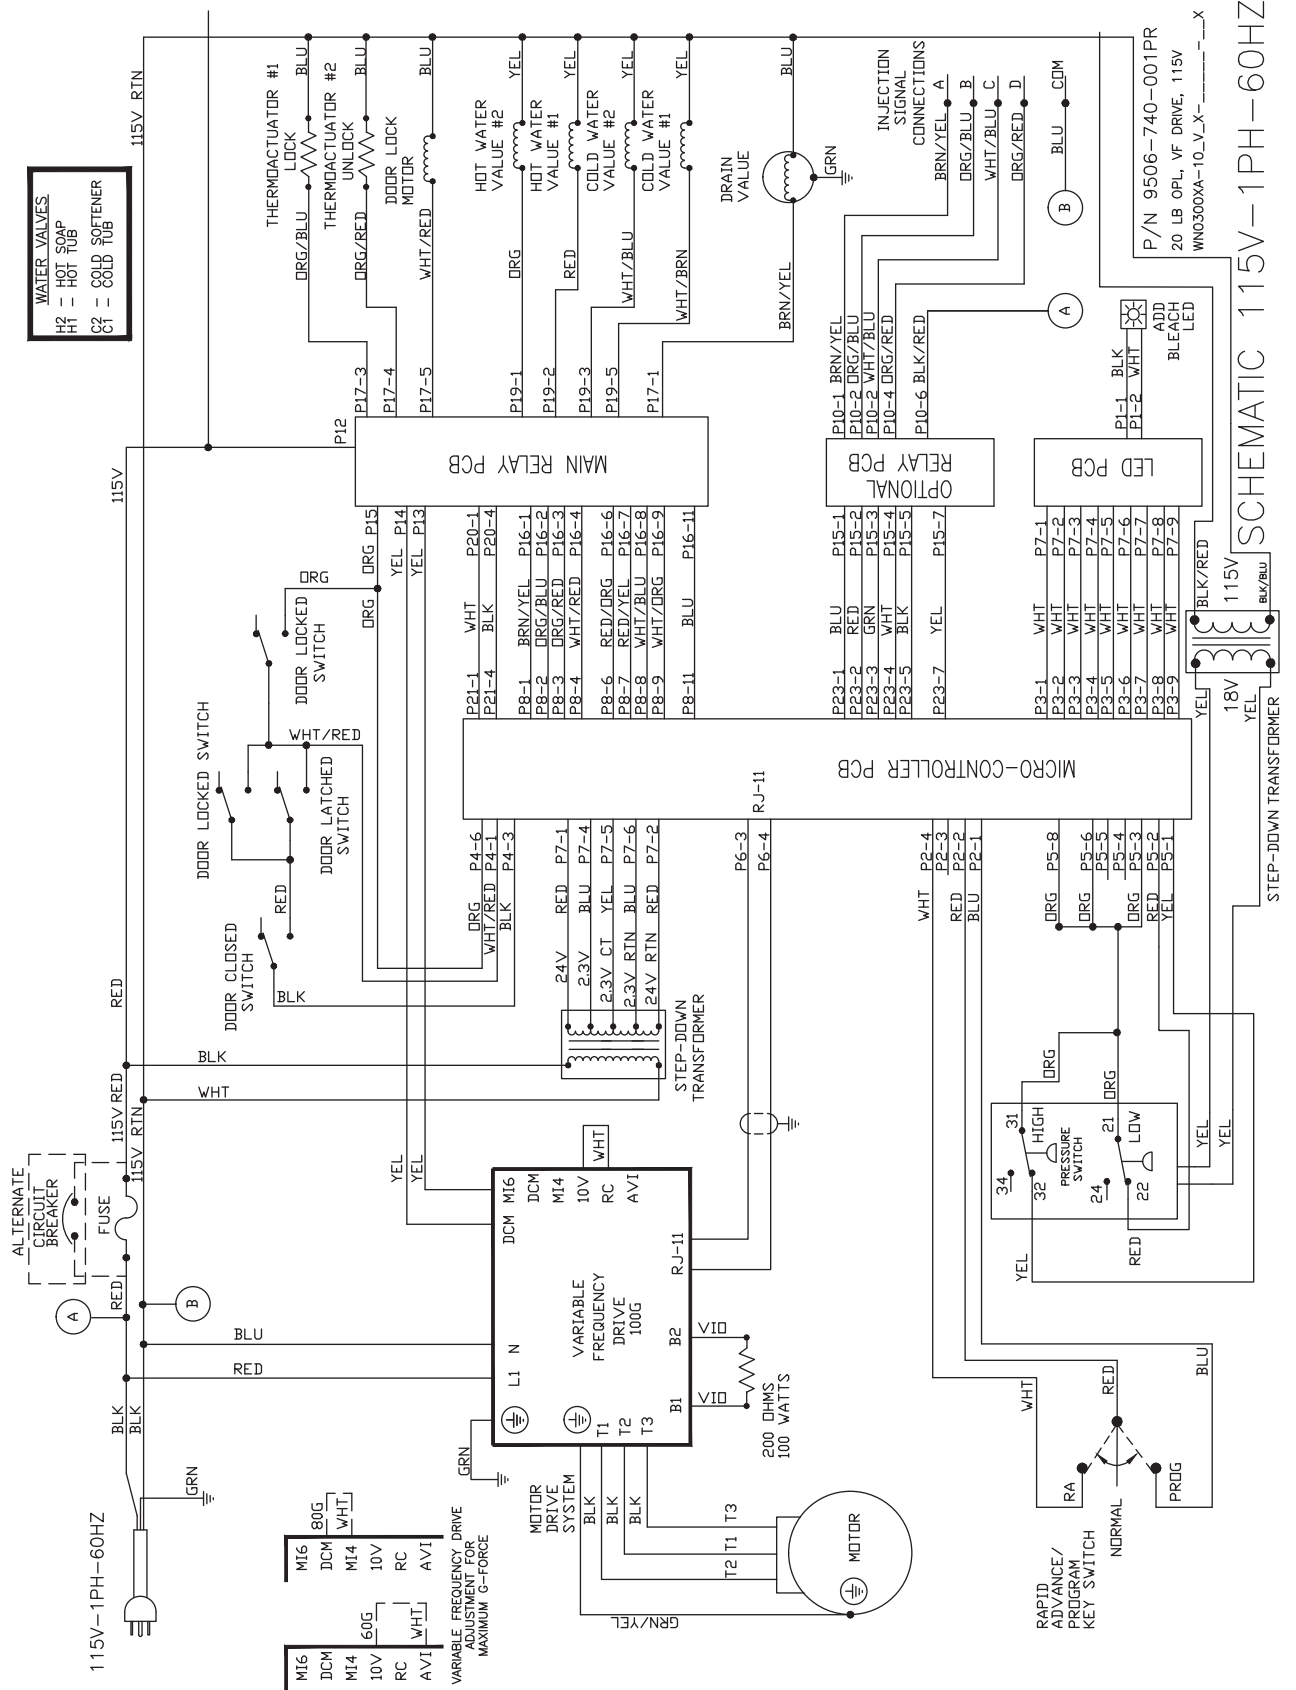

DEXTER[®]
LAUNDRY

WCVD-WN Series OPL Washers
Schematics 60Hz

T-300 WN0300XA-10 120VAC Wiring Diagram

INFORMATIVE 6102-018-217A

WIRING DIAGRAM 115V-1PH-60HZ

T-300 WN0300XA-10 120VAC Wiring Schematic

T-300 WN0300XA-12 208-240VAC Wiring Diagram

T-300 WN0300XA-12 208-240VAC Wiring Schematic

T-350 WN0350XA-12 208-240VAC Wiring Diagram

INFORMATIVE 6102-018-220A
 WIRING DIAGRAM 208-240V, 3/1PH, 60HZ

T-350 WN0350XA-12 208-240VAC Wiring Schematic

T-400 WN0400XA-12 208-240VAC Wiring Diagram

T-400 WN0400XA-12 208-240VAC Wiring Schematic

T-450 WN0450XA-12 208-240VAC Wiring Diagram

INFORMATIVE 6102-018-220A
 WIRING DIAGRAM 208-240V, 3/1PH, 60HZ

P/N 9506-743-001PR
 20# OPT. EXPRESS. VF DRIVE
 WNO350A-12-V-X
 30# OPT. VF DRIVE 208-240V
 WNO400A-12-V-X
 30# OPT. EXPRESS. VF DRIVE
 WNO450A-12-V-X

T-1450 WN1450XA-12 208-240VAC Wiring Schematic

P/N 9506-757-001PR
90 LB OPL EXPRESS, VF DRIVE
WN1450XA-12_V_X-____X

SCHEMATIC 208 - 240V, 3/1PH, 60HZ