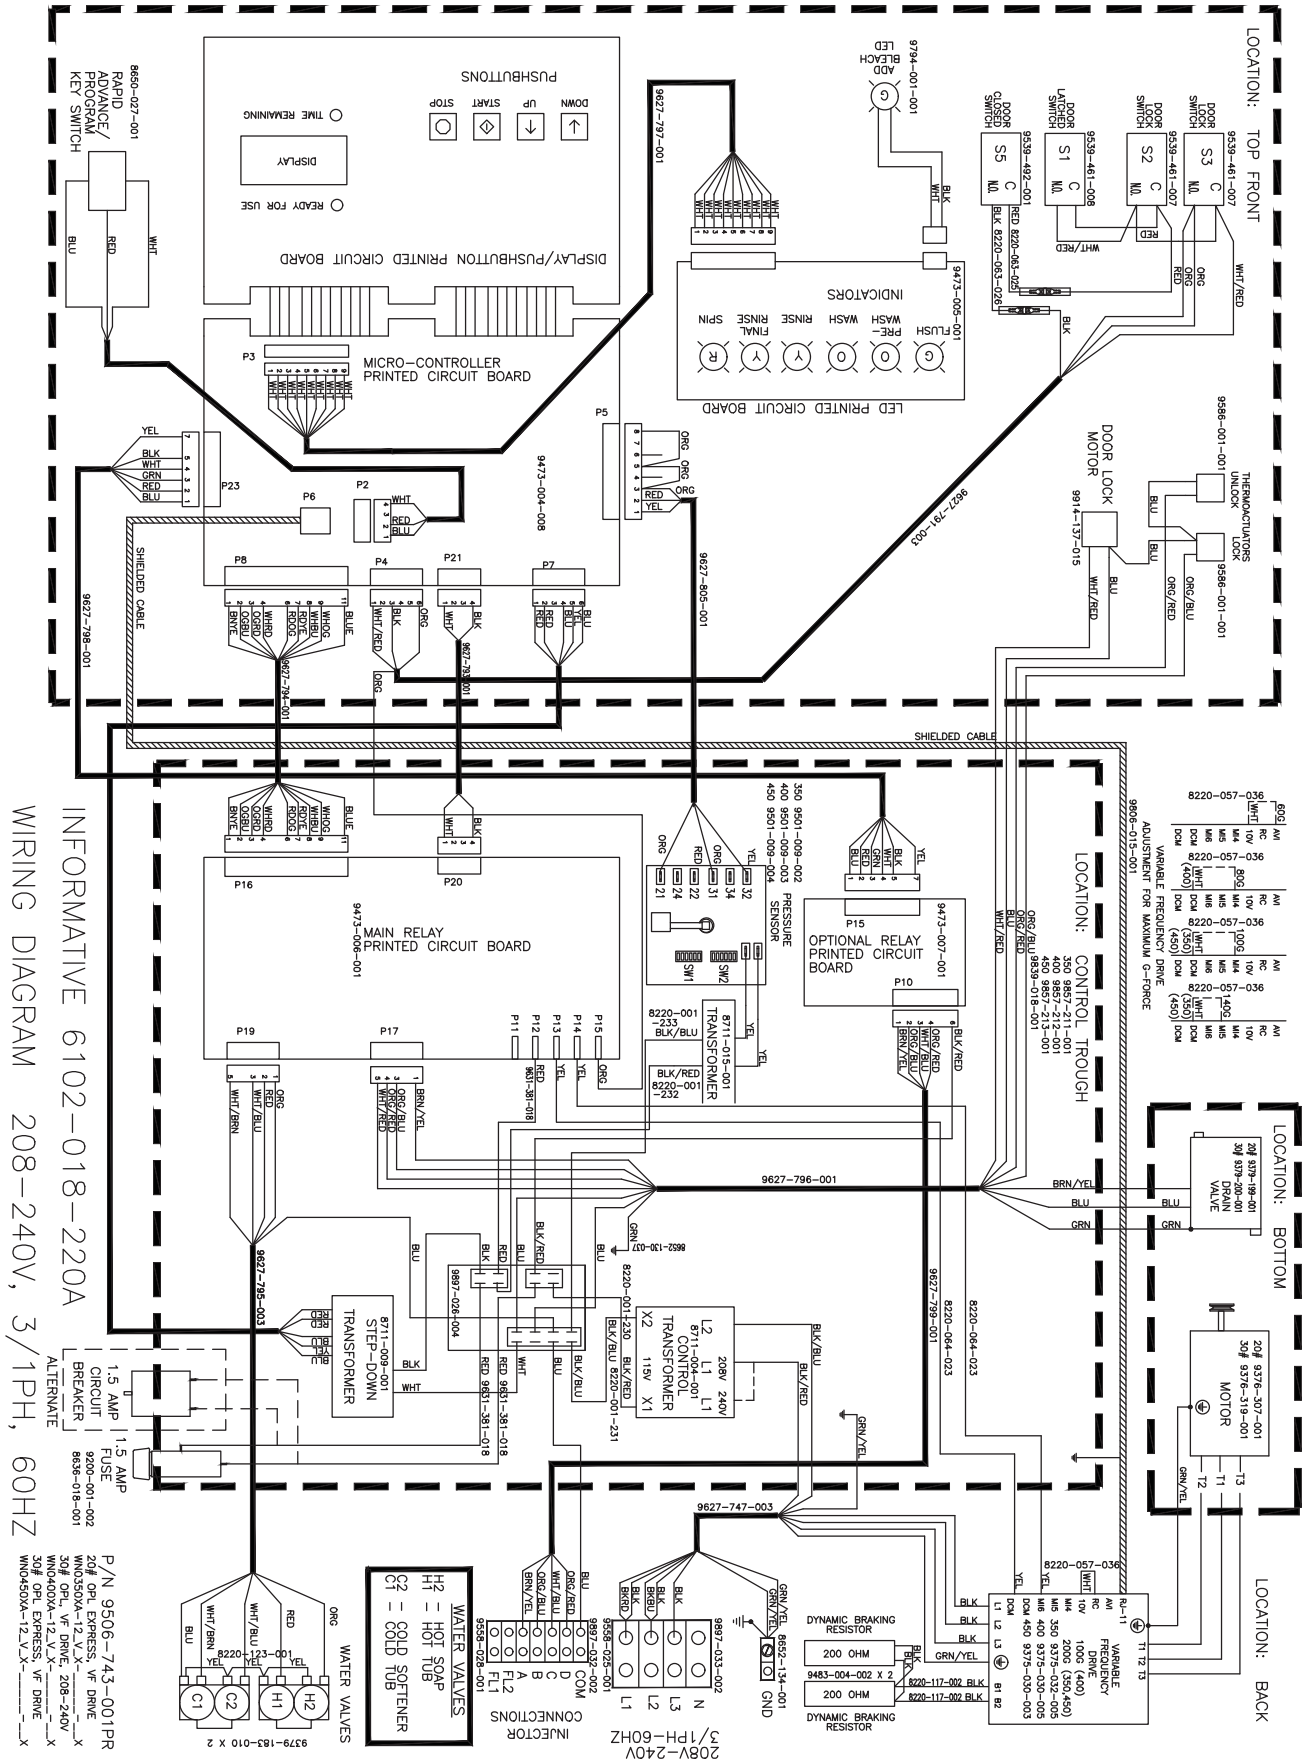

DEXTER[®]
LAUNDRY

WCVD-WN Series OPL Washers
Schematics 60Hz

T-300 WN0300XA-10 120VAC Wiring Diagram

INFORMATIVE 6102-018-217A

WIRING DIAGRAM 115V-1PH-60HZ

T-300 WN0300XA-10 120VAC Wiring Schematic

T-300 WN0300XA-12 208-240VAC Wiring Diagram

T-300 WN0300XA-12 208-240VAC Wiring Schematic

T-350 WN0350XA-12 208-240VAC Wiring Diagram

INFORMATIVE 6102-018-220A
 WIRING DIAGRAM 208-240V, 3/1PH, 60HZ

T-350 WN0350XA-12 208-240VAC Wiring Schematic

T-400 WN0400XA-12 208-240VAC Wiring Diagram

T-400 WN0400XA-12 208-240VAC Wiring Schematic

T-450 WN0450XA-12 208-240VAC Wiring Diagram

INFORMATIVE 6102-018-220A
 WIRING DIAGRAM 208-240V, 3/1PH, 60HZ

P/N 9506-743-001PR
 20# OPT. EXPRESS. VF DRIVE
 WNO350A-12-V-X
 30# OPT. VF DRIVE 208-240V
 WNO400A-12-V-X
 30# OPT. EXPRESS. VF DRIVE
 WNO450A-12-V-X