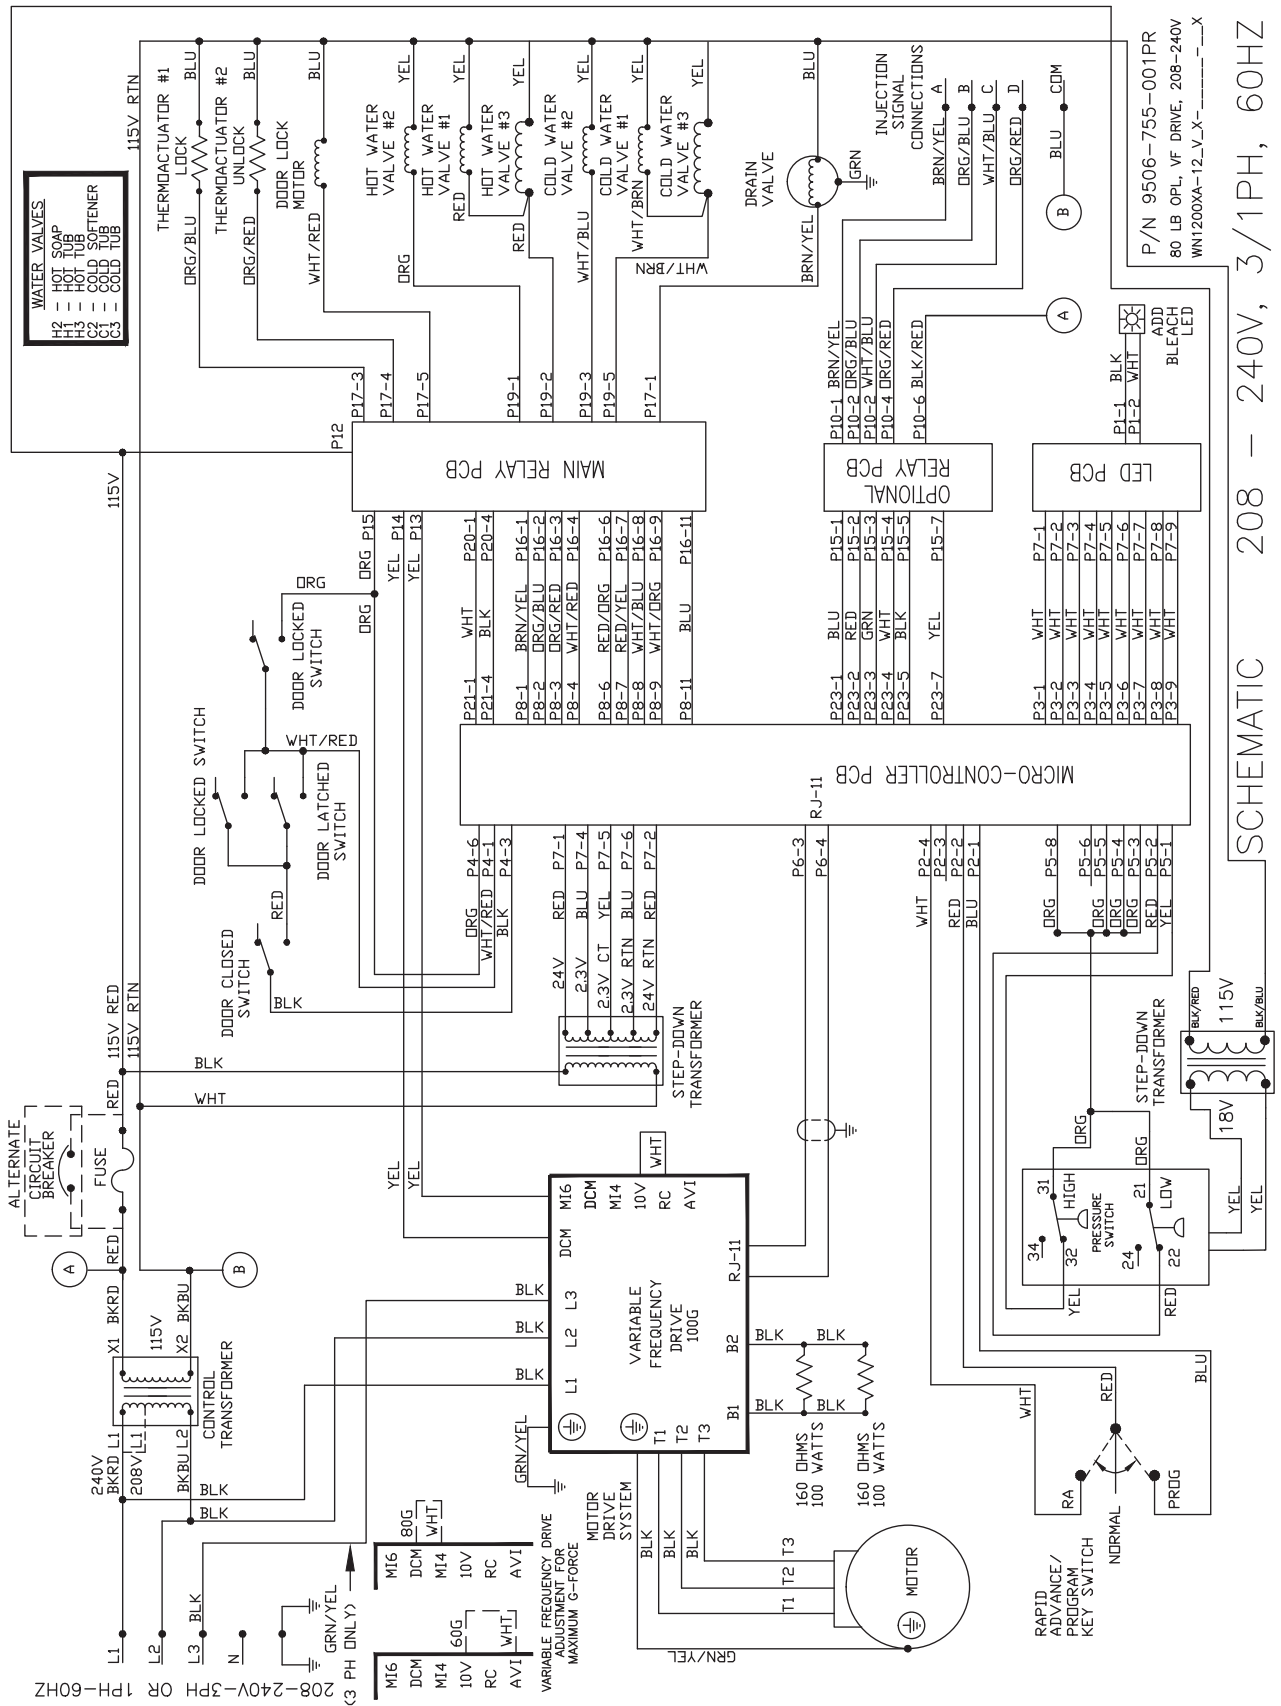

T-750 WN0750XA-12 208-240VAC Wiring Schematic

SCHEMATIC 208 - 240V, 3/1PH, 60HZ

T-900 WN0900XA-12 208-240VAC Wiring Diagram

T-950 WN0950XA-12 208-240VAC Wiring Diagram

INFORMATIVE 6102-018-228A
 WIRING DIAGRAM 208-240V, 3/1PH, 60HZ

T-950 WN0950XA-12 208-240VAC Wiring Schematic

SCHEMATIC 208 - 240V, 3/1PH, 60HZ

T-1200 WN1200XA-12 208-240VAC Wiring Diagram

T-1200 WN1200XA-12 208-240VAC Wiring Schematic

T-1450 WN1450XA-12 208-240VAC Wiring Diagram

T-1450 WN1450XA-12 208-240VAC Wiring Schematic

P/N 9506-757-001PR
90 LB OPL EXPRESS, VF DRIVE
WN1450XA-12_V_X-____X

SCHEMATIC 208 - 240V, 3/1PH, 60HZ