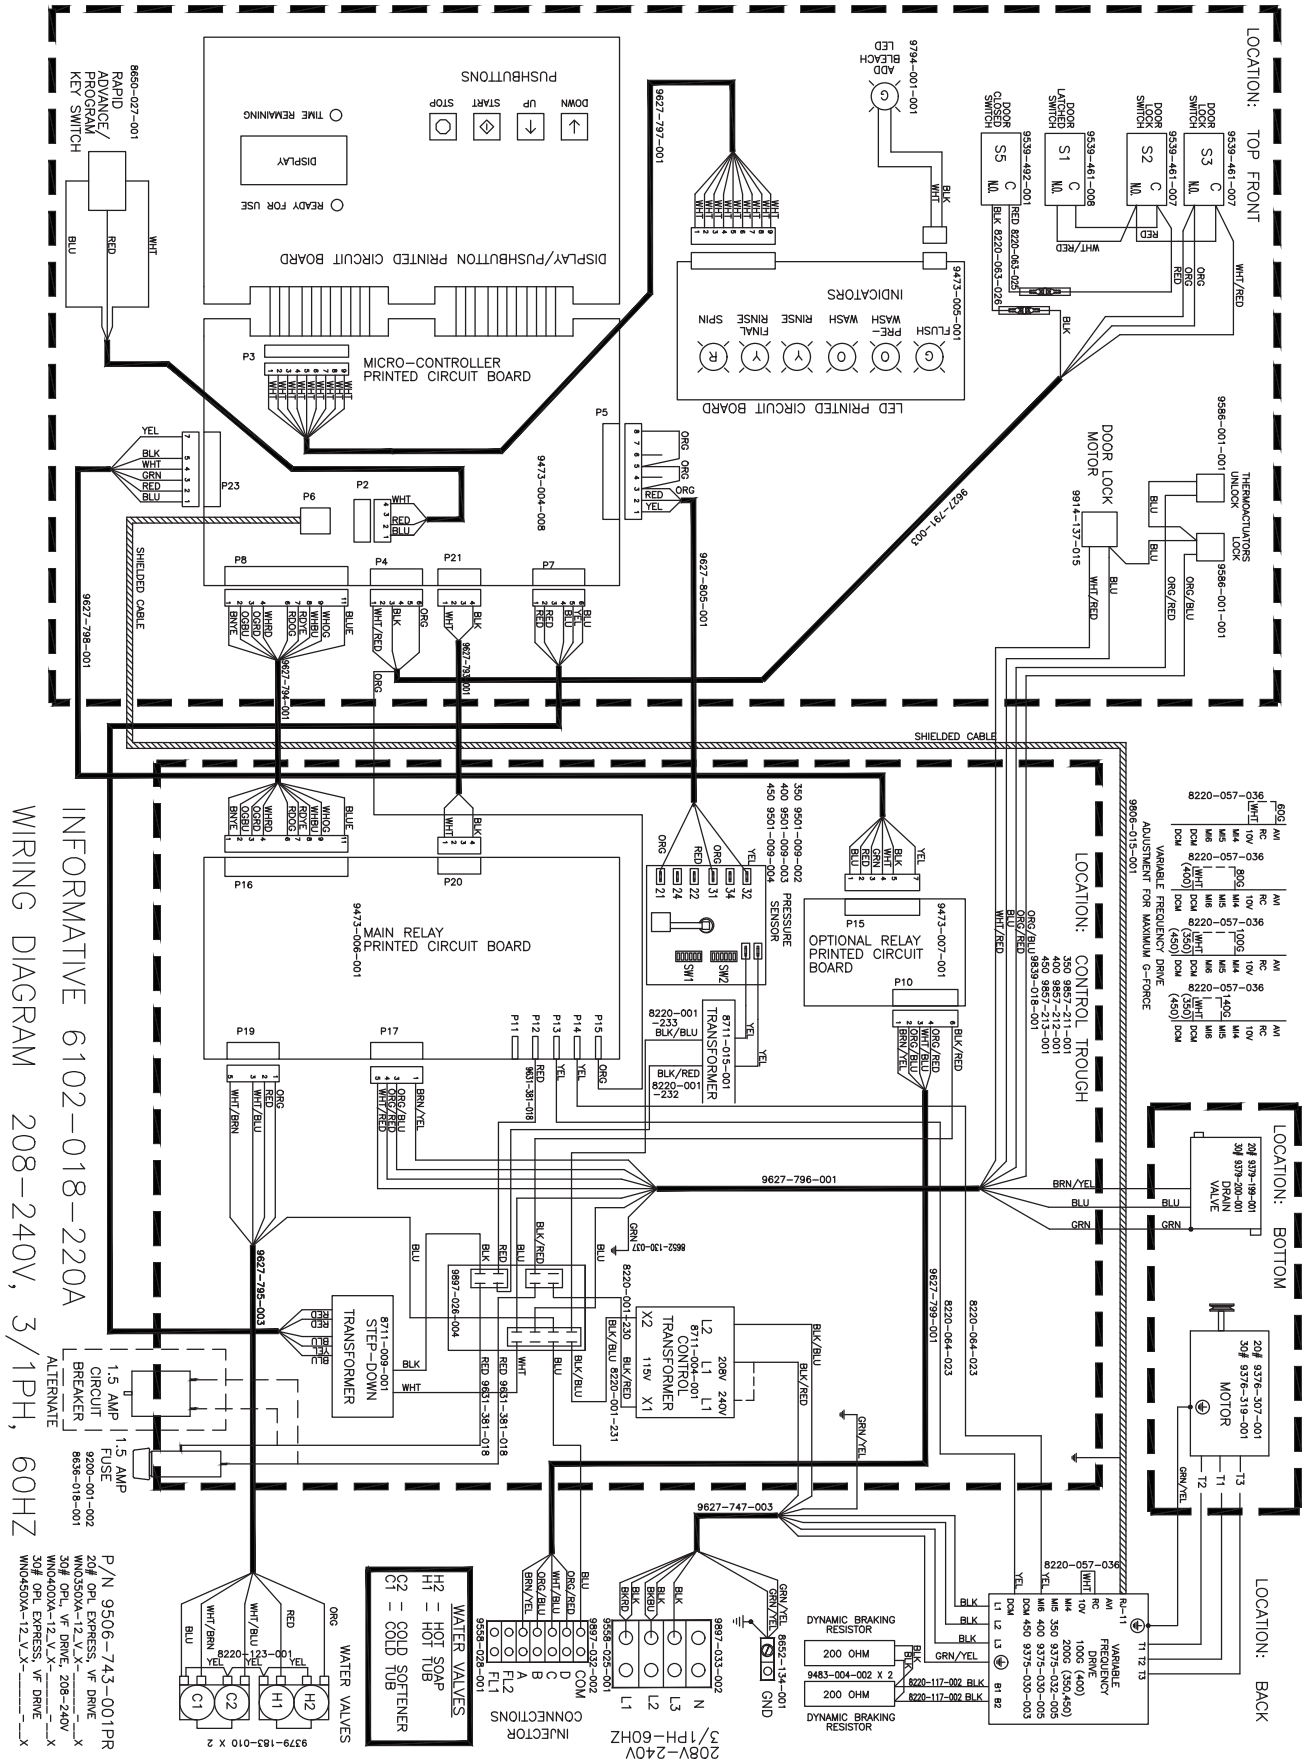

DEXTER[®]
LAUNDRY

WCVD-WN Series OPL Washers
Schematics 60Hz

T-300 WN0300XA-10 120VAC Wiring Diagram

INFORMATIVE 6102-018-217A

WIRING DIAGRAM 115V-1PH-60HZ

T-300 WN0300XA-10 120VAC Wiring Schematic

T-300 WN0300XA-12 208-240VAC Wiring Diagram

T-300 WN0300XA-12 208-240VAC Wiring Schematic

T-350 WN0350XA-12 208-240VAC Wiring Diagram

INFORMATIVE 6102-018-220A
 WIRING DIAGRAM 208-240V, 3/1PH, 60HZ

T-350 WN0350XA-12 208-240VAC Wiring Schematic

T-400 WN0400XA-12 208-240VAC Wiring Diagram