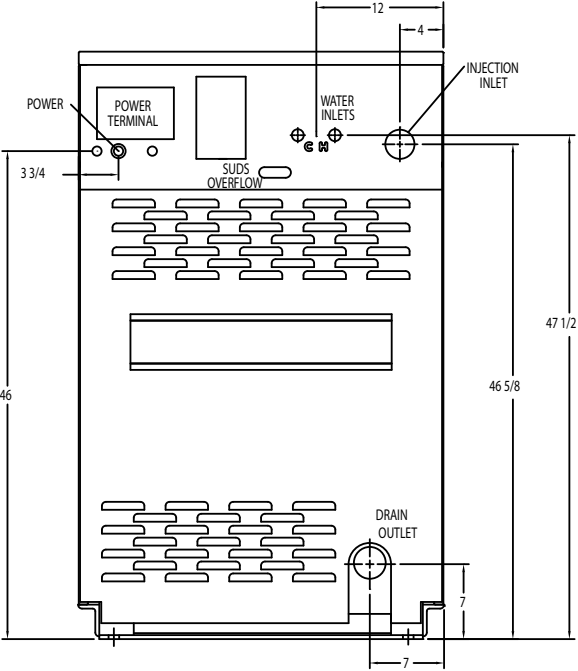

# Dexter T-900 OPL Washer Mounting Dimensions

FRONT

SIDE

BACK

Dexter Laundry, Inc.  
 2211 W. Grimes, Fairfield, Iowa 52556  
 www.dexterlaundry.com  
 1-800-524-2954

© Rev. 3. 2/2013, Dexter Laundry, Inc.