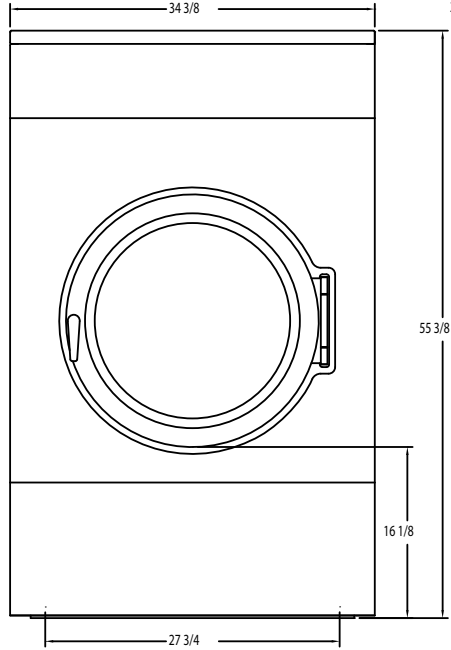

# Dexter T-900 OPL Washer Mounting Dimensions

FRONT

SIDE

BACK

Dexter Laundry, Inc.  
 2211 W. Grimes, Fairfield, Iowa 52556  
 www.dexterlaundry.com  
 1-800-524-2954

© Rev. 3. 2/2013, Dexter Laundry, Inc.