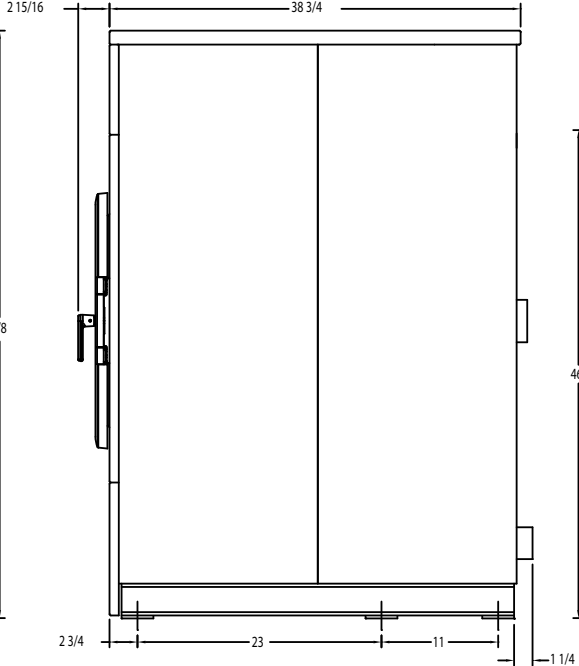

# Dexter T-900 OPL Washer Mounting Dimensions

FRONT

SIDE

BACK

Dexter Laundry, Inc.  
 2211 W. Grimes, Fairfield, Iowa 52556  
 www.dexterlaundry.com  
 1-800-524-2954

© Rev. 3. 2/2013, Dexter Laundry, Inc.