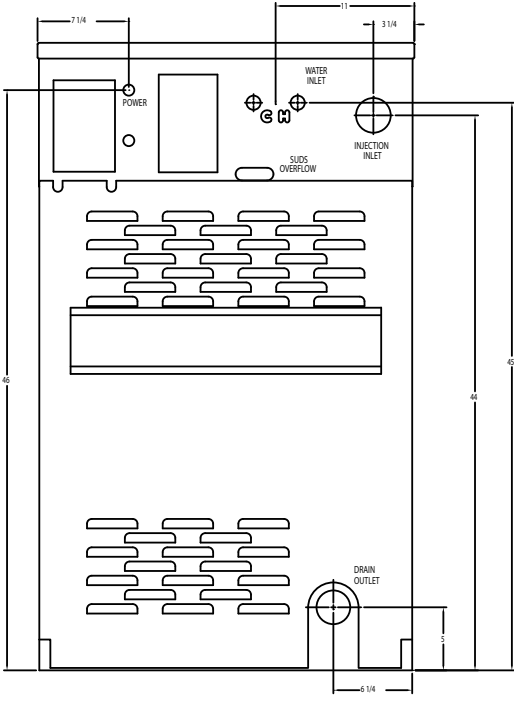

Dexter T-600 OPL Washer Mounting Dimensions

FRONT

SIDE

REAR

Dexter Laundry, Inc.
2211 W. Grimes, Fairfield, Iowa 52556
www.dexterlaundry.com
1-800-524-2954

© Rev. 3. 2/2013, Dexter Laundry, Inc.

Dexter reserves the right to change specifications without notice.