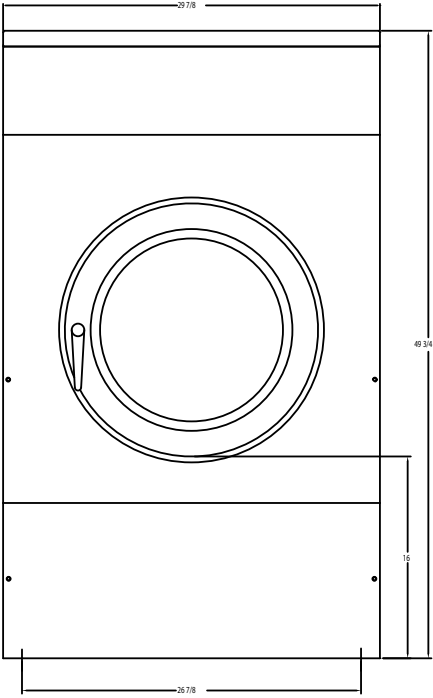

Dexter T-600 OPL Washer Mounting Dimensions

FRONT

SIDE

REAR

Dexter Laundry, Inc.
2211 W. Grimes, Fairfield, Iowa 52556
www.dexterlaundry.com
1-800-524-2954

© Rev. 3. 2/2013, Dexter Laundry, Inc.

Dexter reserves the right to change specifications without notice.