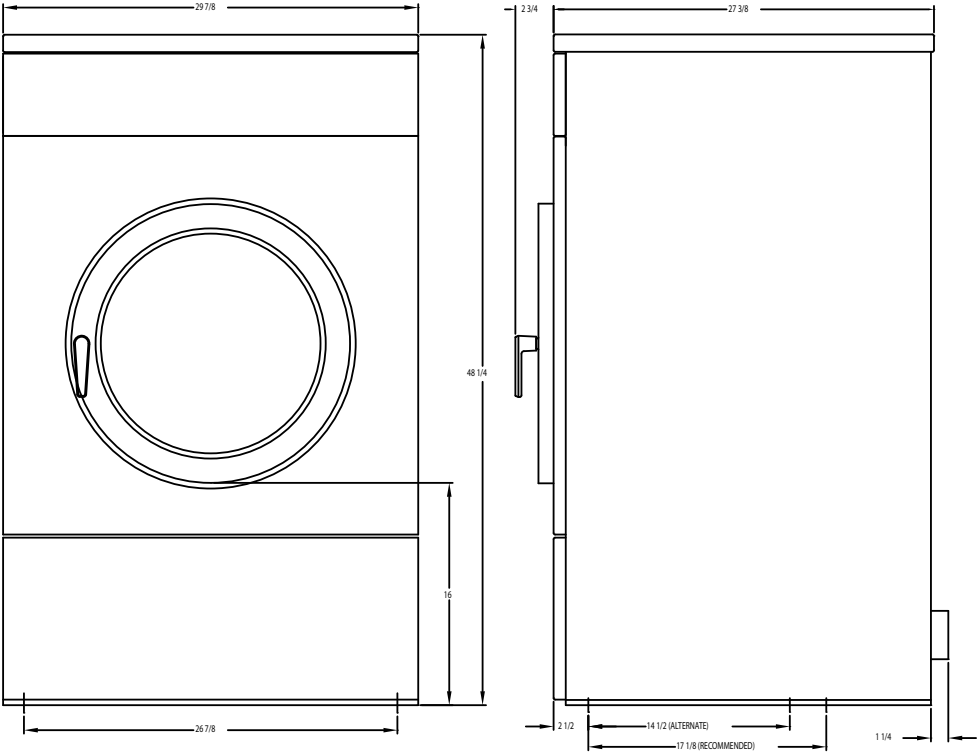

# Dexter T-400 OPL Washer Mounting Dimensions

FRONT

SIDE

REAR

Dexter Laundry, Inc.  
2211 W. Grimes, Fairfield, Iowa 52556  
www.dexterlaundry.com  
1-800-524-2954

© Rev. 3. 2/2013, Dexter Laundry, Inc.

Dexter reserves the right to change specifications without notice.