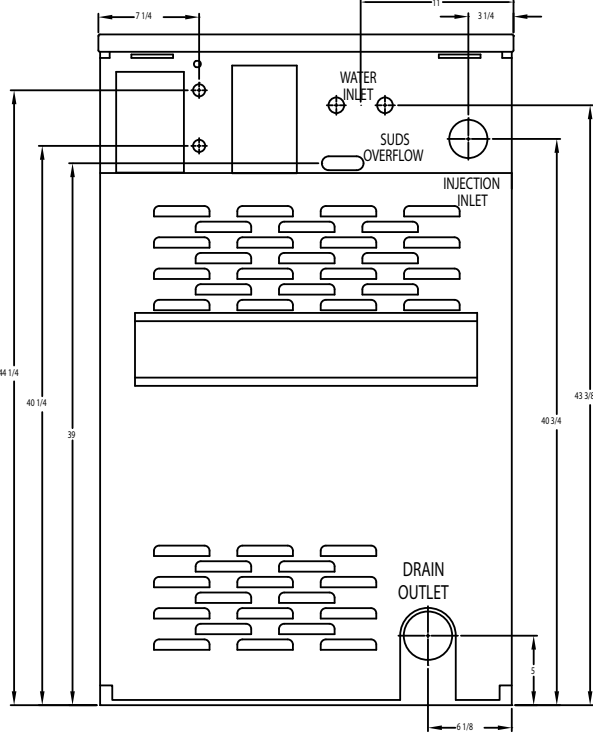

# Dexter T-400 OPL Washer Mounting Dimensions

FRONT

SIDE

REAR

Dexter Laundry, Inc.  
2211 W. Grimes, Fairfield, Iowa 52556  
www.dexterlaundry.com  
1-800-524-2954

© Rev. 3. 2/2013, Dexter Laundry, Inc.

Dexter reserves the right to change specifications without notice.