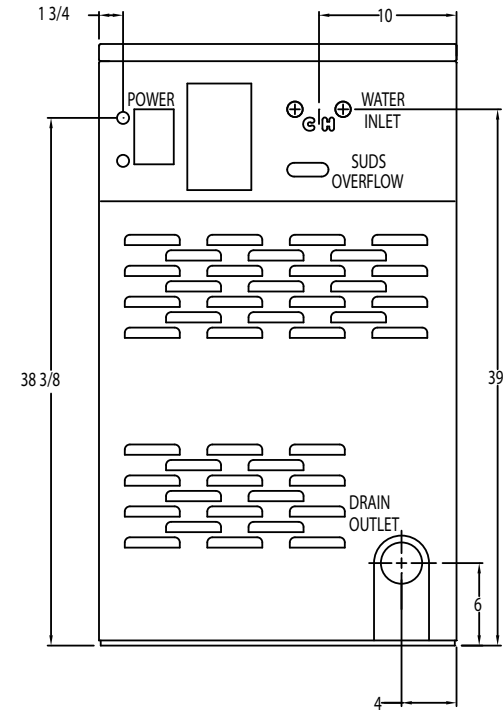

## Dexter T-350 On-Premise Washer Mounting Dimensions

FRONT

SIDE

REAR

\*\* ALTERNATE  
\* RECOMMENDED

Dexter Laundry, Inc.  
2211 W. Grimes, Fairfield, Iowa 52556  
www.dexterlaundry.com  
1-800-524-2954

© Rev. 3. 2/2013, Dexter Laundry, Inc.