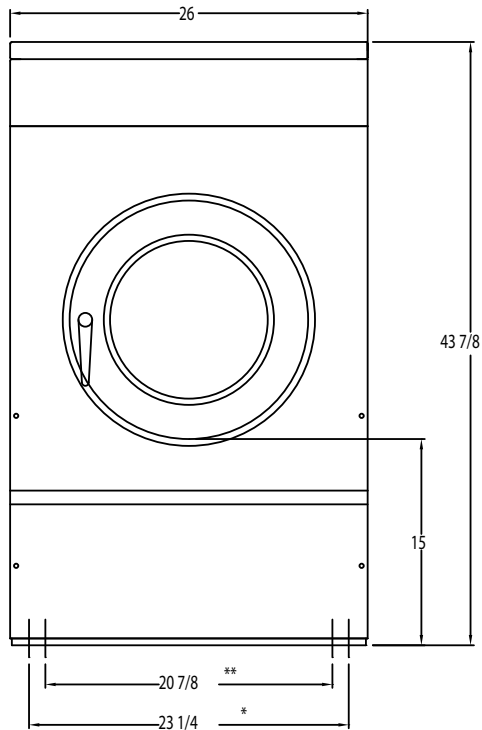

## Dexter T-350 On-Premise Washer Mounting Dimensions

FRONT

SIDE

REAR

\*\* ALTERNATE  
\* RECOMMENDED

Dexter Laundry, Inc.  
2211 W. Grimes, Fairfield, Iowa 52556  
www.dexterlaundry.com  
1-800-524-2954

© Rev. 3. 2/2013, Dexter Laundry, Inc.