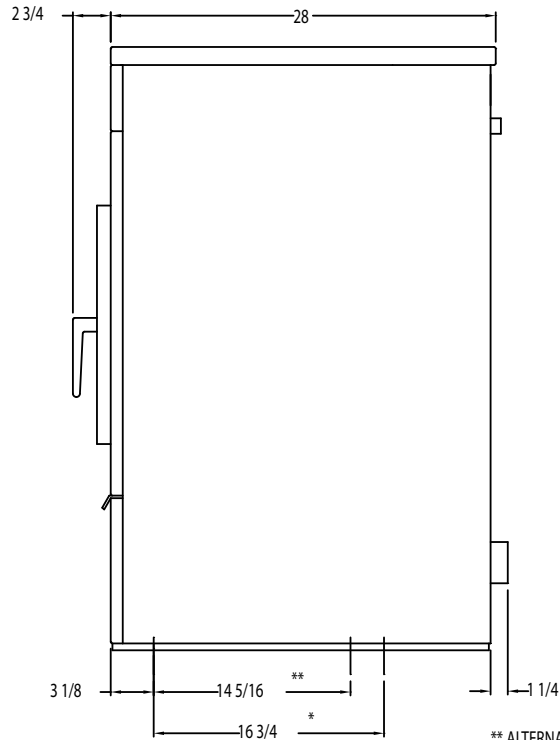

## Dexter T-350 On-Premise Washer Mounting Dimensions

FRONT

SIDE

REAR

\*\* ALTERNATE  
\* RECOMMENDED

Dexter Laundry, Inc.  
2211 W. Grimes, Fairfield, Iowa 52556  
www.dexterlaundry.com  
1-800-524-2954

© Rev. 3. 2/2013, Dexter Laundry, Inc.