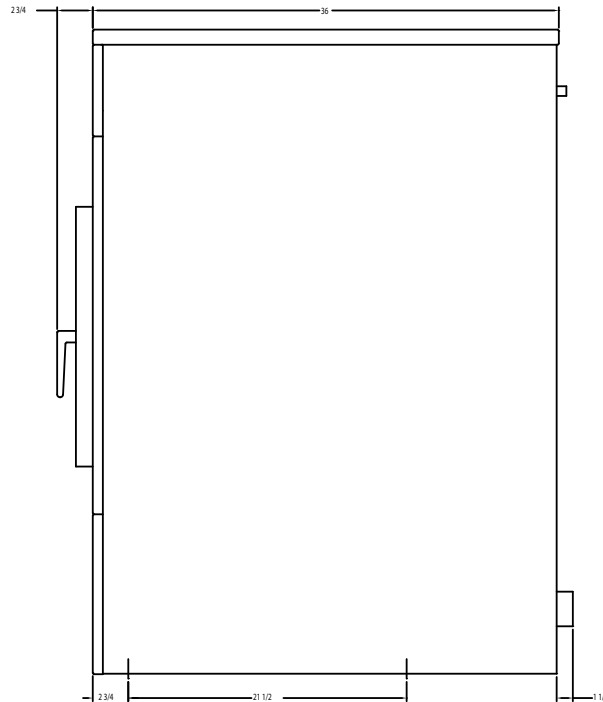

## Dexter T-600 Coin Washer Mounting Dimensions

FRONT

SIDE

REAR

Dexter Laundry, Inc.  
 2211 W. Grimes, Fairfield, Iowa 52556  
 www.dexterlaundry.com  
 1-800-524-2954

© Rev. 3. 2/2013, Dexter Laundry, Inc.