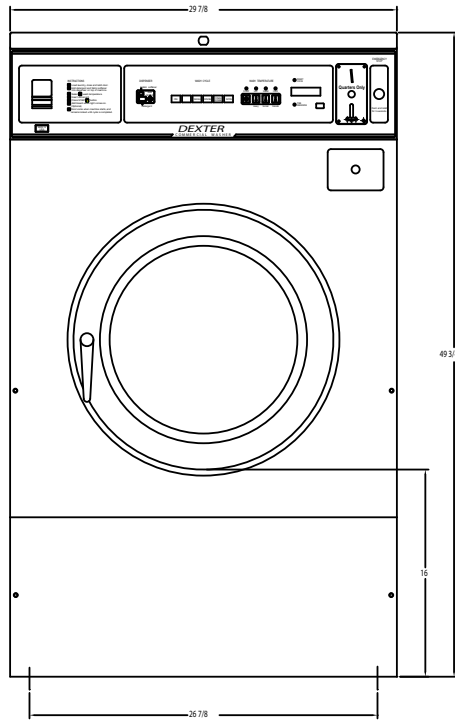

## Dexter T-600 Coin Washer Mounting Dimensions

FRONT

SIDE

REAR

Dexter Laundry, Inc.  
 2211 W. Grimes, Fairfield, Iowa 52556  
 www.dexterlaundry.com  
 1-800-524-2954

© Rev. 3. 2/2013, Dexter Laundry, Inc.