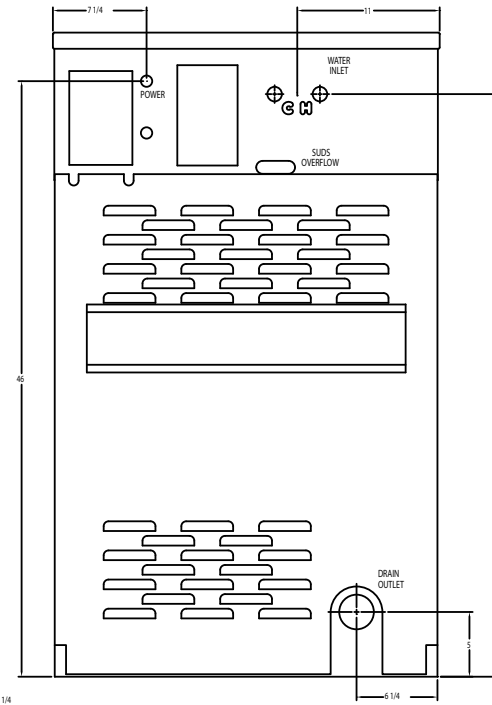

## Dexter T-600 Coin Washer Mounting Dimensions

FRONT

SIDE

REAR

Dexter Laundry, Inc.  
 2211 W. Grimes, Fairfield, Iowa 52556  
 www.dexterlaundry.com  
 1-800-524-2954

© Rev. 3. 2/2013, Dexter Laundry, Inc.