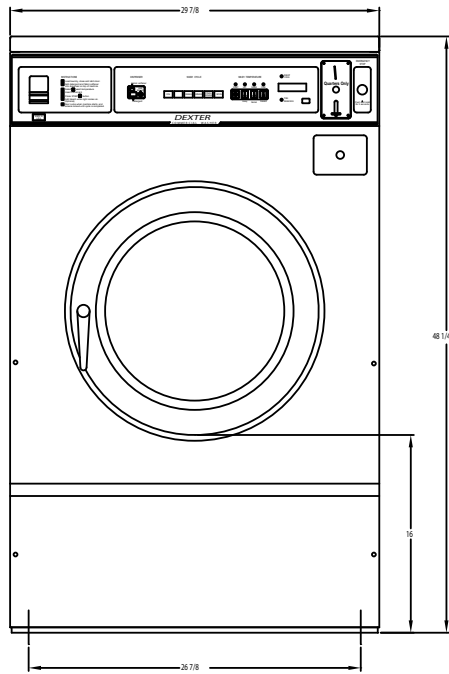

Dexter T-400 Coin Washer Mounting Dimensions

FRONT

SIDE

REAR

Dexter Laundry, Inc.
2211 W. Grimes, Fairfield, Iowa 52556
www.dexterlaundry.com
1-800-524-2954

© Rev. 3. 2/2013, Dexter Laundry, Inc.

Dexter reserves the right to change specifications without notice.