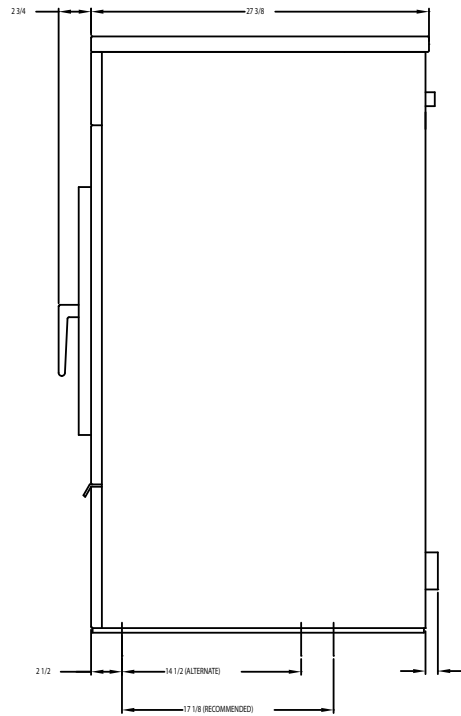

Dexter T-400 Coin Washer Mounting Dimensions

FRONT

SIDE

REAR

Dexter Laundry, Inc.
2211 W. Grimes, Fairfield, Iowa 52556
www.dexterlaundry.com
1-800-524-2954

© Rev. 3. 2/2013, Dexter Laundry, Inc.

Dexter reserves the right to change specifications without notice.