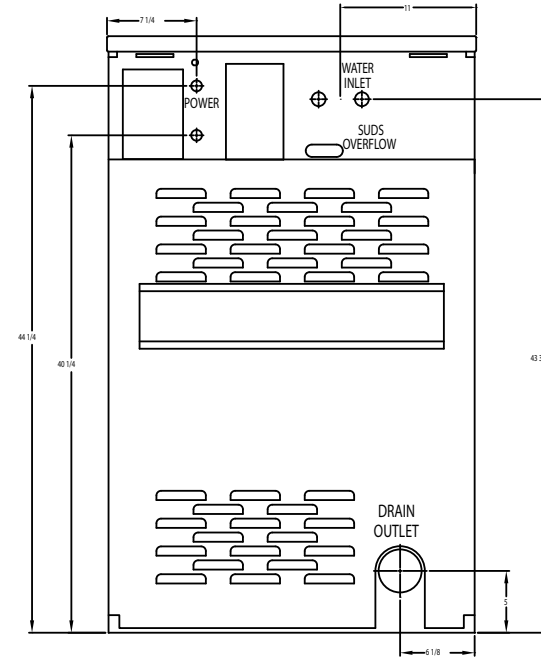

Dexter T-400 Coin Washer Mounting Dimensions

FRONT

SIDE

REAR

Dexter Laundry, Inc.
2211 W. Grimes, Fairfield, Iowa 52556
www.dexterlaundry.com
1-800-524-2954

© Rev. 3. 2/2013, Dexter Laundry, Inc.

Dexter reserves the right to change specifications without notice.