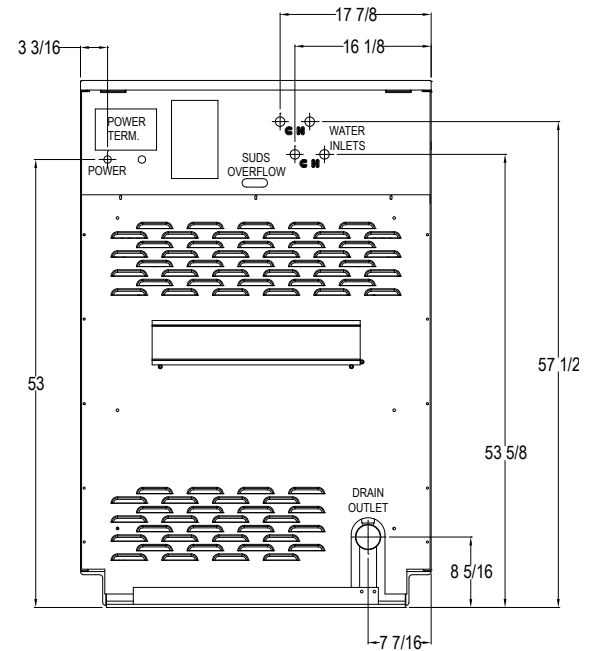

## Dexter T-1450 Coin Washer Mounting Dimensions

FRONT

SIDE

BACK

Dexter Laundry, Inc.  
2211 W. Grimes, Fairfield, Iowa 52556  
www.dexterlaundry.com  
1-800-524-2954

© Rev. 3. 2/2013, Dexter Laundry, Inc.