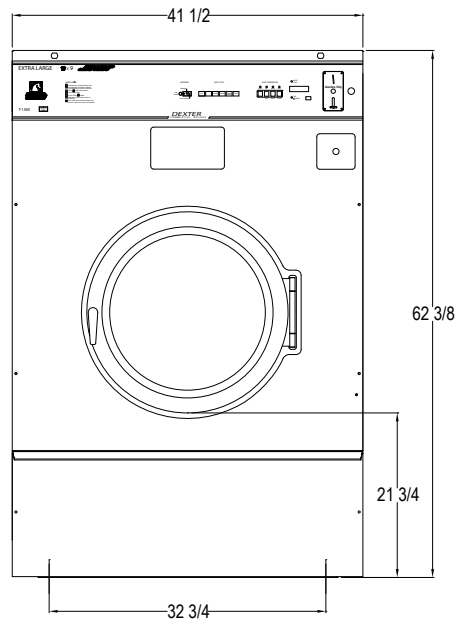

## Dexter T-1450 Coin Washer Mounting Dimensions

FRONT

SIDE

BACK

Dexter Laundry, Inc.  
2211 W. Grimes, Fairfield, Iowa 52556  
www.dexterlaundry.com  
1-800-524-2954

© Rev. 3. 2/2013, Dexter Laundry, Inc.