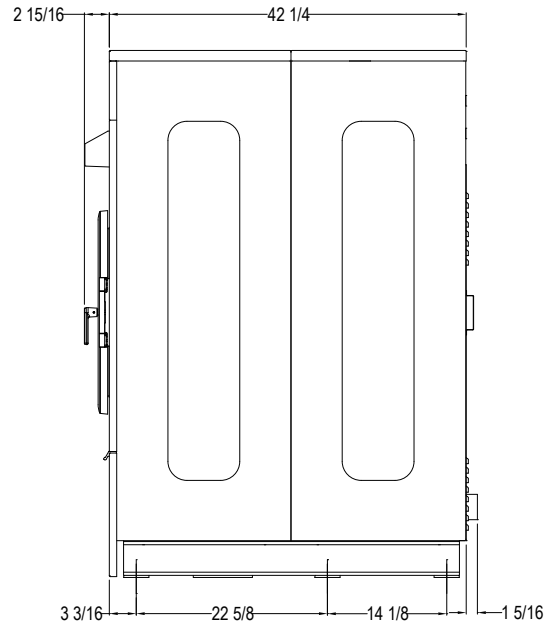

## Dexter T-1450 Coin Washer Mounting Dimensions

FRONT

SIDE

BACK

Dexter Laundry, Inc.  
2211 W. Grimes, Fairfield, Iowa 52556  
www.dexterlaundry.com  
1-800-524-2954

© Rev. 3. 2/2013, Dexter Laundry, Inc.