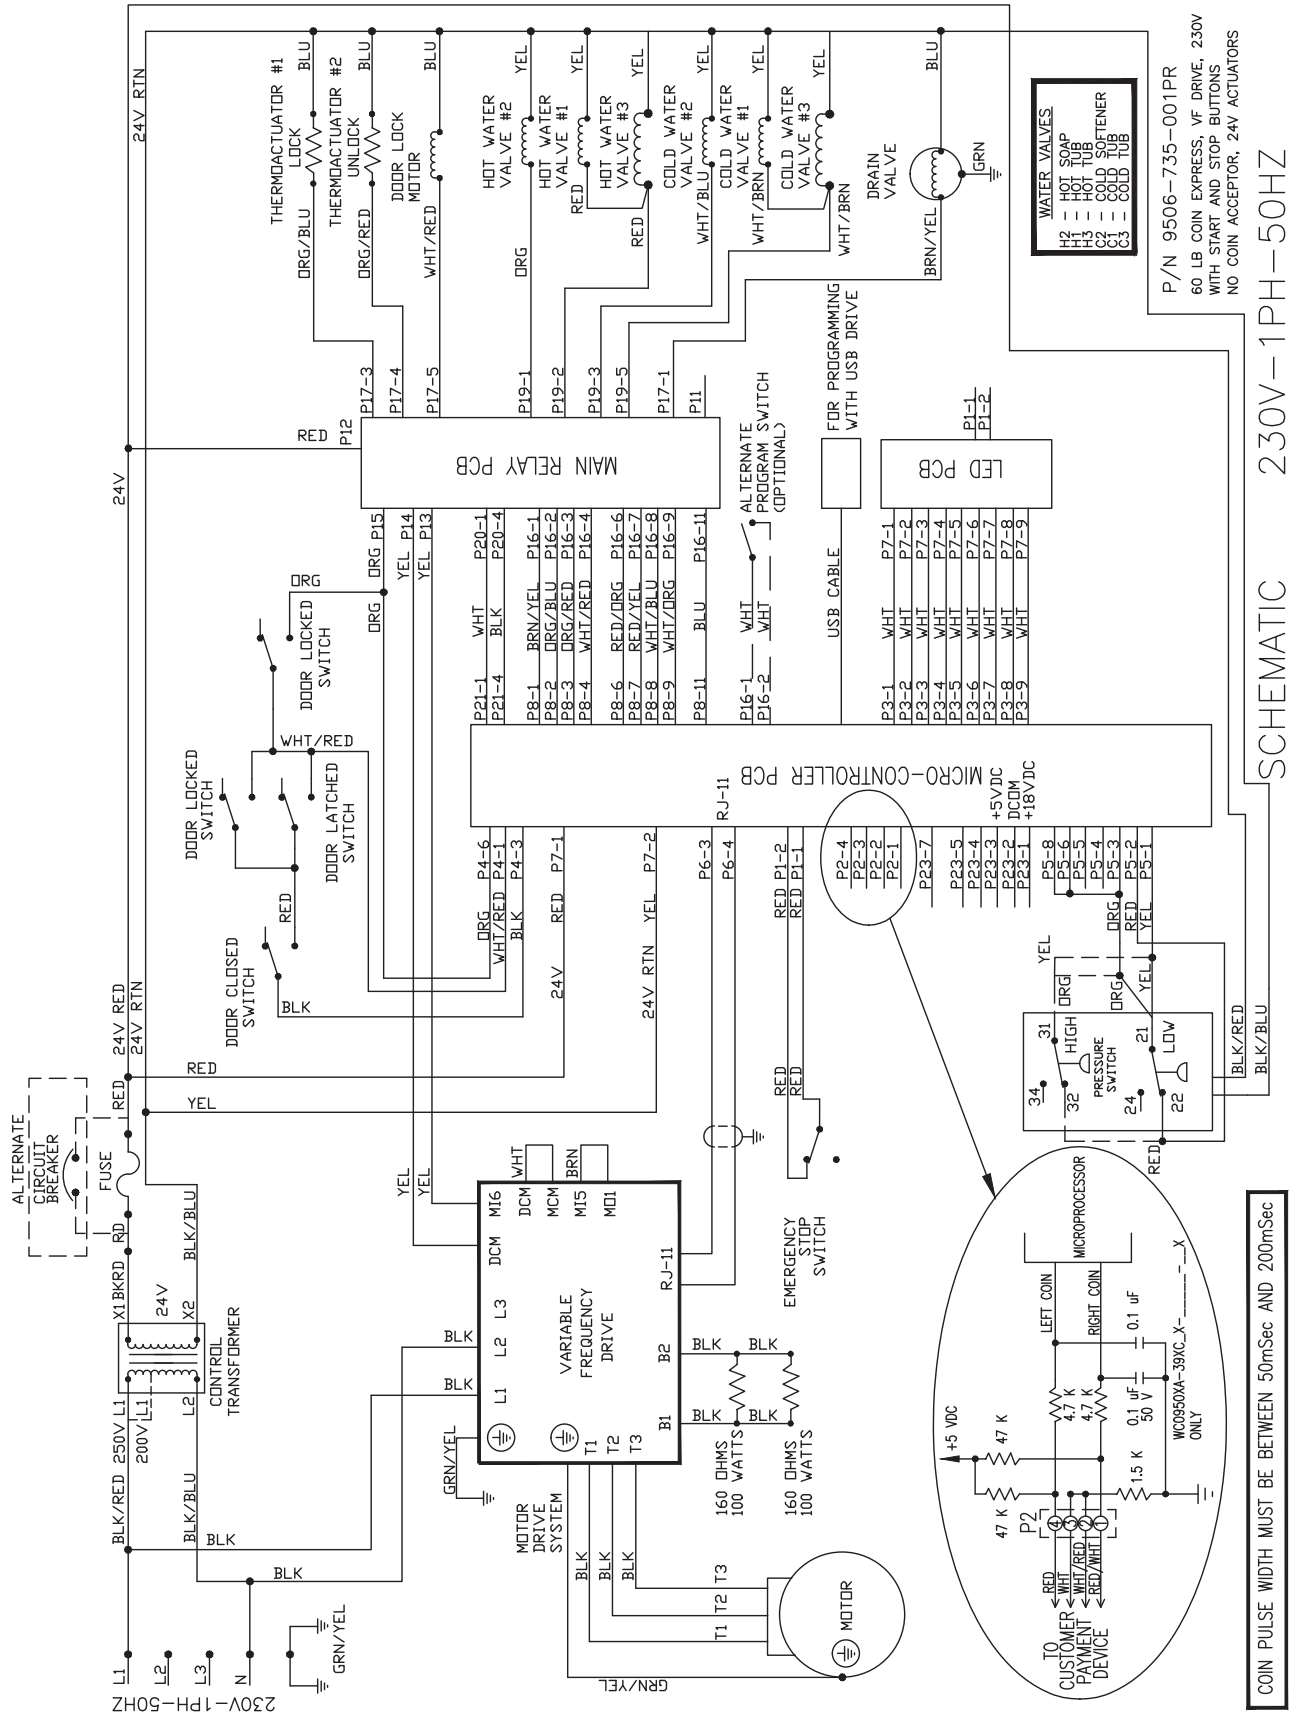

DEXTER[®]
LAUNDRY

WC Series Vended Washers
Schematics 50Hz

T-300 WC0300XA-39 230VAC 50Hz Wiring Diagram

INFORMATIVE 6102-018-207A
 WIRING DIAGRAM 230V-1PH-50HZ

P/N 9506-723-001PR
 20 LB COIN, VV DRIVE, 230V
 WITH START AND STOP BUTTONS
 NO COIN ACCEPTOR, 24V ACTUATORS

T-750 WC0750XA-39 230VAC 50Hz Wiring Diagram

INFORMATIVE 6102-018-212

WIRING DIAGRAM 230V-1PH-50HZ

P/N 9506-534-001A
 SOLER COIN EXPRESS V.F. DRIVE 230V
 NO COIN ACCEPTOR, 24V ACTUATORS

T-750 WC0750XA-39 230VAC 50Hz Wiring Schematic

T-900 WC0900XA-39 230VAC 50Hz Wiring Schematic

T-950 WC0950XA-39 230VAC 50Hz Wiring Schematic

T-1200 WC1200XA-39 230VAC 50Hz Wiring Diagram

INFORMATIVE 6102-018-215A
WIRING DIAGRAM 230V-1PH-50HZ

P/N 9506-737-001PR
80 LB COIN, VF DRIVE, 230V
WITH START AND STOP BUTTONS
NO COIN ACCEPTOR, 24V ACTUATORS

T-1200 WC1200XA-39 230VAC 50Hz Wiring Schematic

T-1450 WC1450XA-39 230VAC 50Hz Wiring Schematic