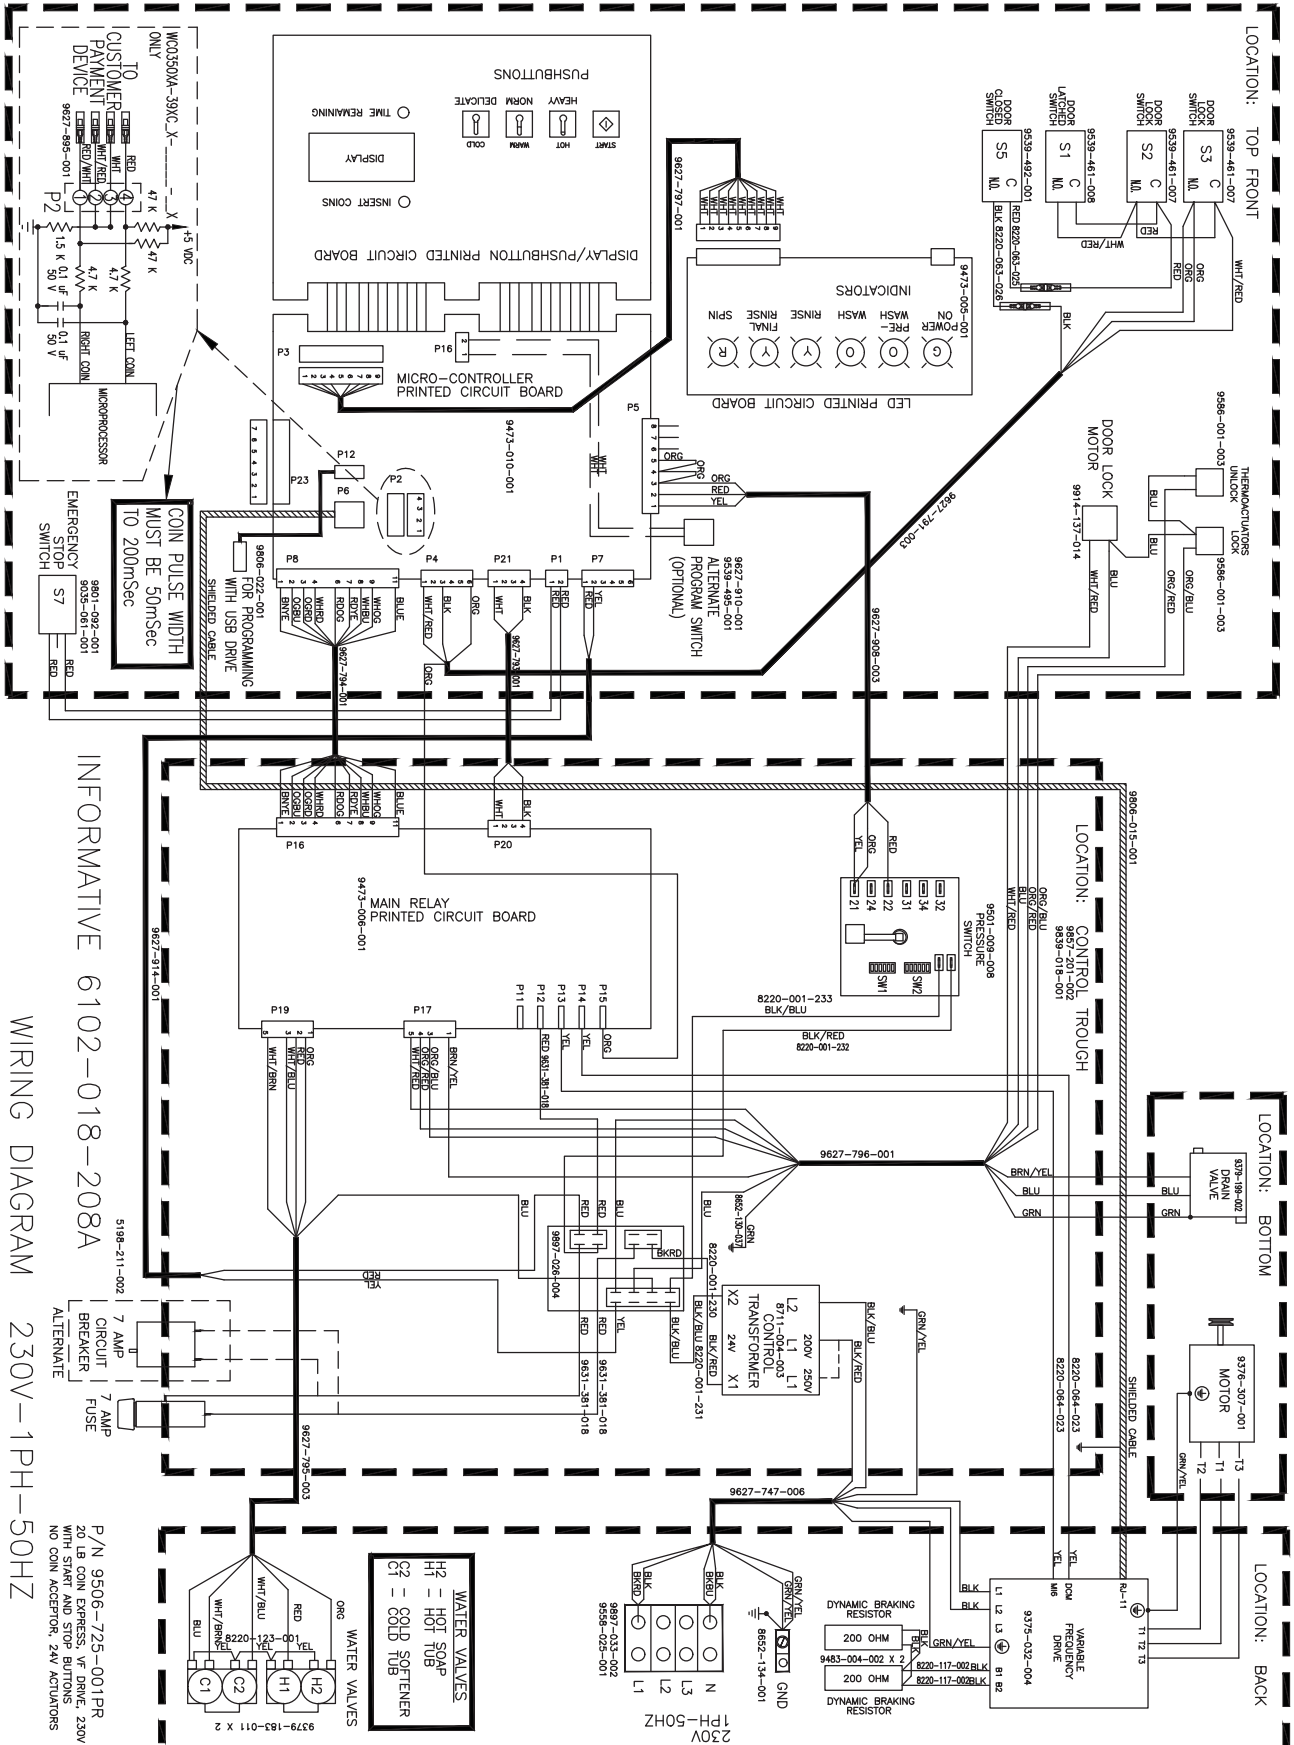

DEXTER[®]
LAUNDRY

WC Series Vended Washers
Schematics 50Hz

T-300 WC0300XA-39 230VAC 50Hz Wiring Diagram

INFORMATIVE 6102-018-207A
 WIRING DIAGRAM 230V-1PH-50HZ

P/N 9506-723-001PR
 20 LB COIN, VV DRIVE, 230V
 WITH START AND STOP BUTTONS
 NO COIN ACCEPTOR, 24V ACTUATORS

T-300 WC0300XA-39 230VAC 50Hz Wiring Schematic

T-350 WC0350XA-39 230VAC 50Hz Wiring Diagram

T-350 WC0350XA-39 230VAC 50Hz Wiring Schematic

T-400 WC0400XA-39 230VAC 50Hz Wiring Diagram

T-400 WC0400XA-39 230VAC 50Hz Wiring Schematic

T-750 WC0750XA-39 230VAC 50Hz Wiring Diagram

INFORMATIVE 6102-018-212

WIRING DIAGRAM 230V-1PH-50HZ

P/N 9506-534-001A
 SOLER COIN EXPRESS V.F. DRIVE 230V
 NO COIN ACCEPTOR, 24V ACTUATORS

T-750 WC0750XA-39 230VAC 50Hz Wiring Schematic

T-900 WC0900XA-39 230VAC 50Hz Wiring Schematic

T-950 WC0950XA-39 230VAC 50Hz Wiring Schematic

T-1200 WC1200XA-39 230VAC 50Hz Wiring Diagram

INFORMATIVE 6102-018-215A
WIRING DIAGRAM 230V-1PH-50HZ

P/N 9506-737-001PR
80 LB COIN, VF DRIVE, 230V
WITH START AND STOP BUTTONS
NO COIN ACCEPTOR, 24V ACTUATORS