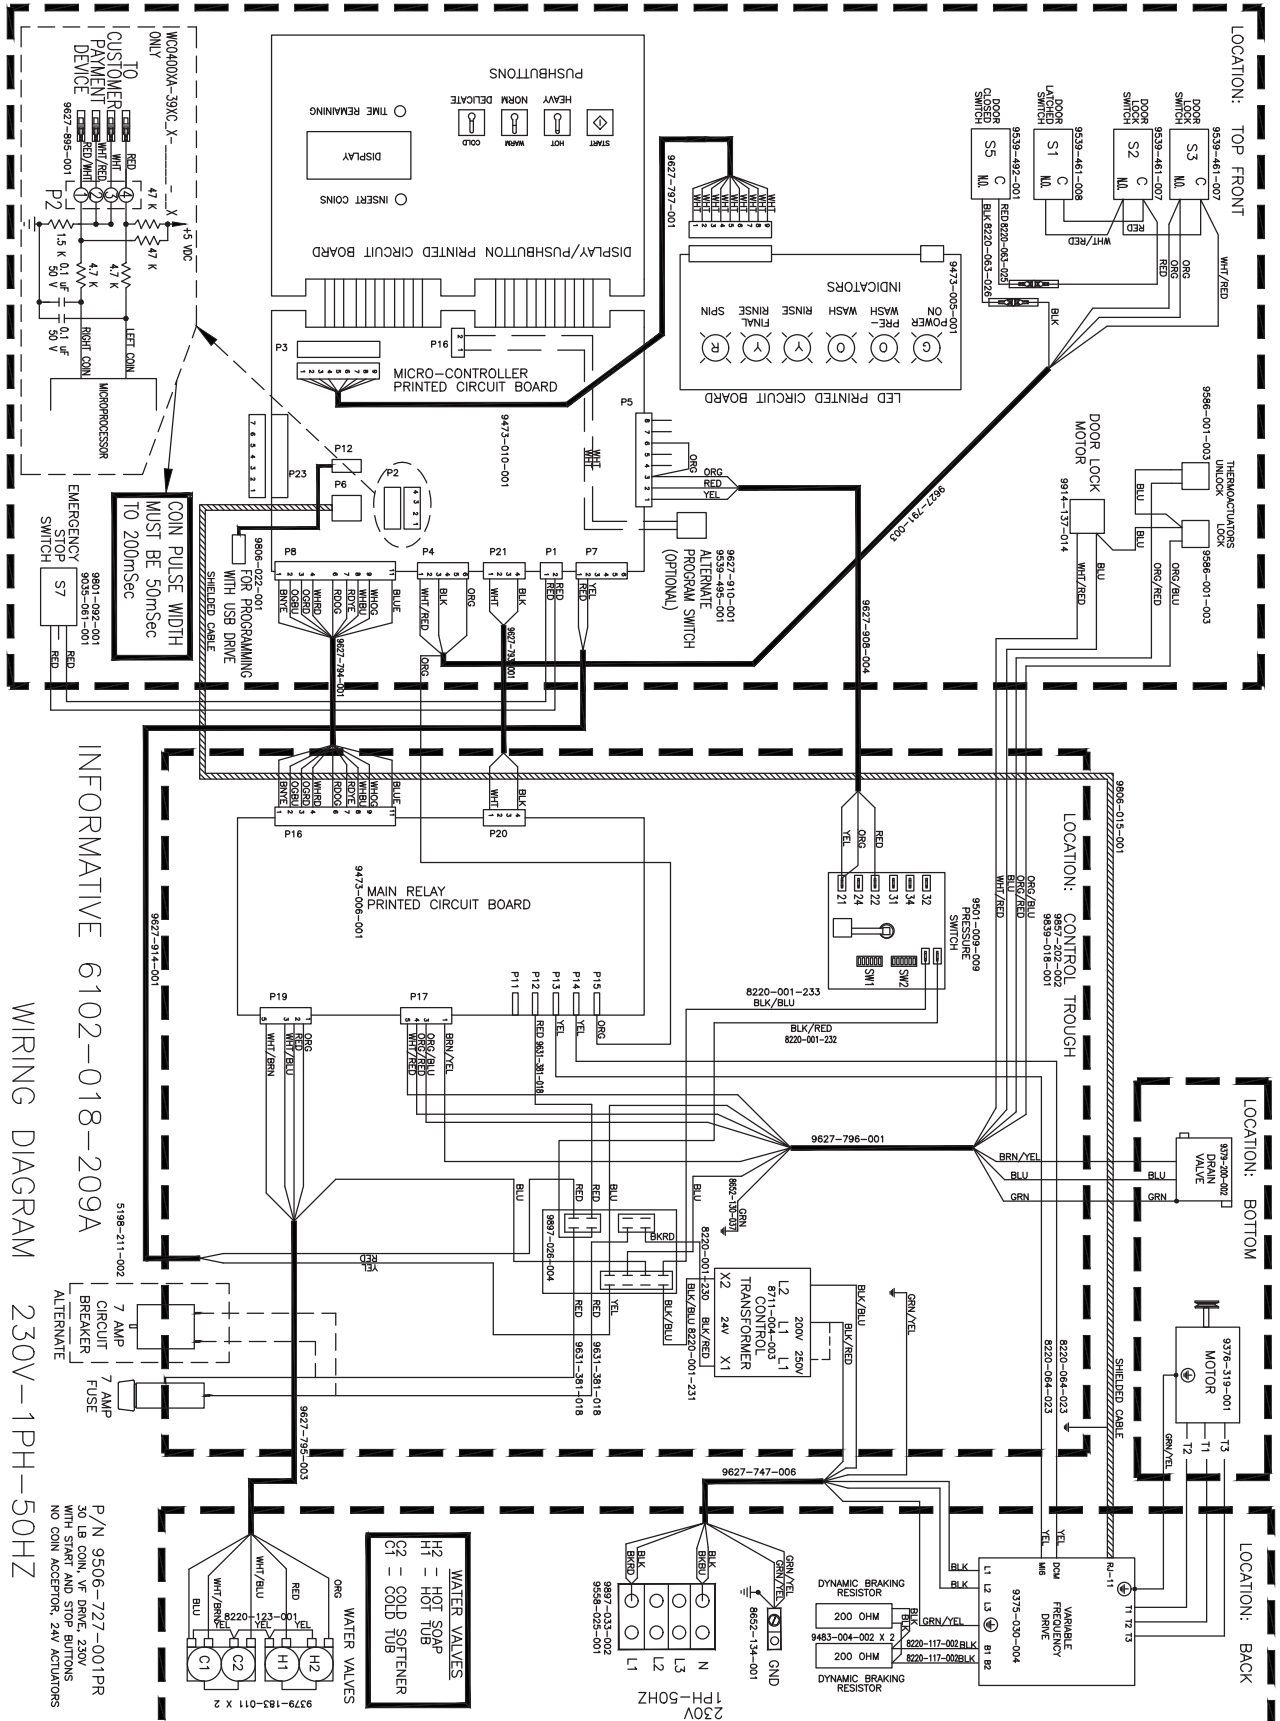

DEXTER[®]
LAUNDRY

WC Series Vended Washers
Schematics 50Hz

T-300 WC0300XA-39 230VAC 50Hz Wiring Diagram

INFORMATIVE 6102-018-207A
 WIRING DIAGRAM 230V-1PH-50HZ

P/N 9506-723-001PR
 20 LB COIN, VV DRIVE, 230V
 WITH START AND STOP BUTTONS
 NO COIN ACCEPTOR, 24V ACTUATORS

T-300 WC0300XA-39 230VAC 50Hz Wiring Schematic

T-350 WC0350XA-39 230VAC 50Hz Wiring Diagram

T-350 WC0350XA-39 230VAC 50Hz Wiring Schematic

T-400 WC0400XA-39 230VAC 50Hz Wiring Diagram

T-400 WC0400XA-39 230VAC 50Hz Wiring Schematic

T-750 WC0750XA-39 230VAC 50Hz Wiring Diagram

INFORMATIVE 6102-018-212

WIRING DIAGRAM 230V-1PH-50HZ

P/N 9506-534-001A
 SOLER COIN EXPRESS V.F. DRIVE 230V
 NO COIN ACCEPTOR, 24V ACTUATORS

T-750 WC0750XA-39 230VAC 50Hz Wiring Schematic

T-900 WC0900XA-39 230VAC 50Hz Wiring Schematic

T-950 WC0950XA-39 230VAC 50Hz Wiring Schematic

T-1200 WC1200XA-39 230VAC 50Hz Wiring Diagram

INFORMATIVE 6102-018-215A
WIRING DIAGRAM 230V-1PH-50HZ

P/N 9506-737-001PR
80 LB COIN, VF DRIVE, 230V
WITH START AND STOP BUTTONS
NO COIN ACCEPTOR, 24V ACTUATORS