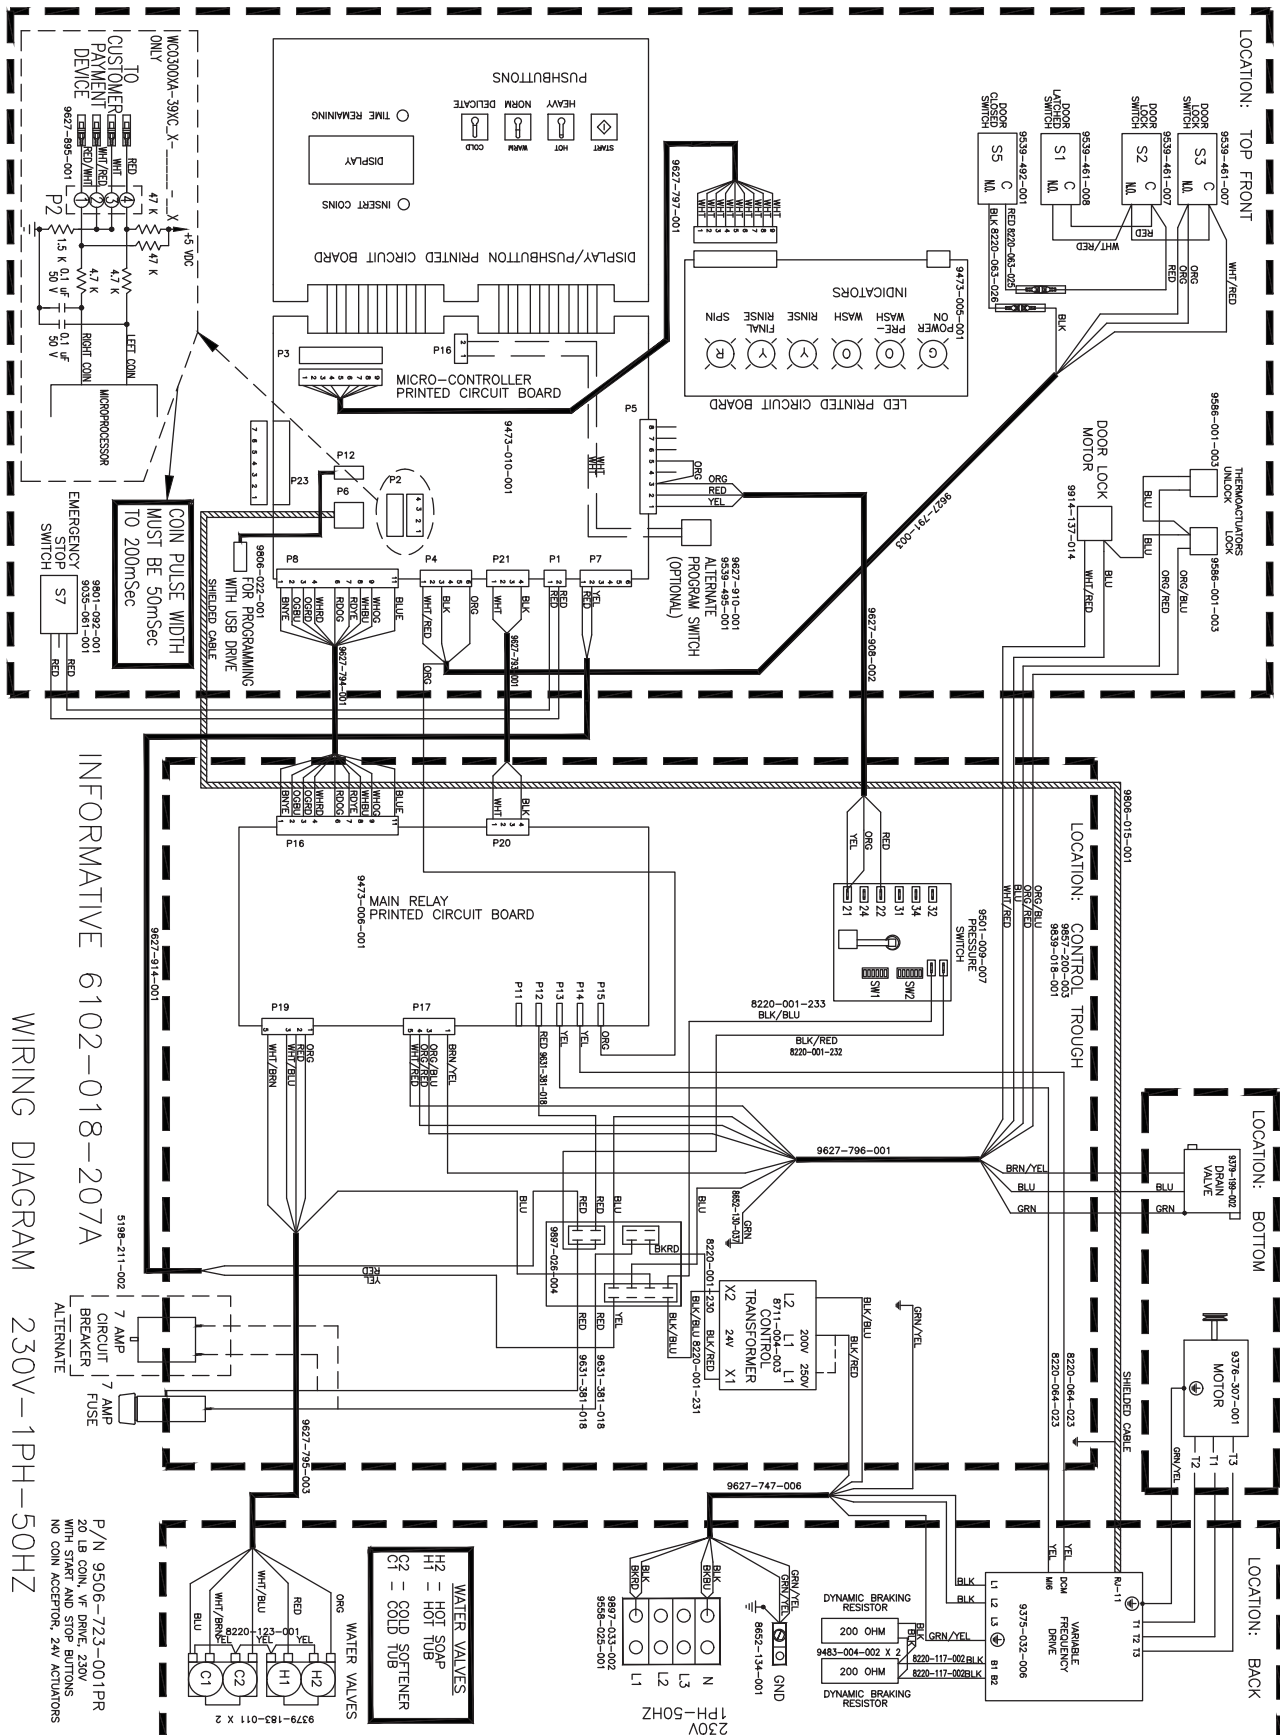

DEXTER[®]
LAUNDRY

WC Series Vended Washers
Schematics 50Hz

T-300 WC0300XA-39 230VAC 50Hz Wiring Diagram

INFORMATIVE 6102-018-207A
 WIRING DIAGRAM 230V-1PH-50HZ

P/N 9506-723-001PR
 20 LB COIN, VV DRIVE, 230V
 WITH START AND STOP BUTTONS
 NO COIN ACCEPTOR, 24V ACTUATORS

T-300 WC0300XA-39 230VAC 50Hz Wiring Schematic

T-350 WC0350XA-39 230VAC 50Hz Wiring Diagram

T-350 WC0350XA-39 230VAC 50Hz Wiring Schematic

T-400 WC0400XA-39 230VAC 50Hz Wiring Diagram

T-400 WC0400XA-39 230VAC 50Hz Wiring Schematic

T-750 WC0750XA-39 230VAC 50Hz Wiring Diagram

INFORMATIVE 6102-018-212

WIRING DIAGRAM 230V-1PH-50HZ

P/N 9506-534-001A
 SOLER COIN EXPRESS V.F. DRIVE 230V
 NO COIN ACCEPTOR, 24V ACTUATORS

T-750 WC0750XA-39 230VAC 50Hz Wiring Schematic

T-900 WC0900XA-39 230VAC 50Hz Wiring Schematic

T-950 WC0950XA-39 230VAC 50Hz Wiring Schematic

T-1200 WC1200XA-39 230VAC 50Hz Wiring Diagram

INFORMATIVE 6102-018-215A
WIRING DIAGRAM 230V-1PH-50HZ

P/N 9506-737-001PR
80 LB COIN, VF DRIVE, 230V
WITH START AND STOP BUTTONS
NO COIN ACCEPTOR, 24V ACTUATORS