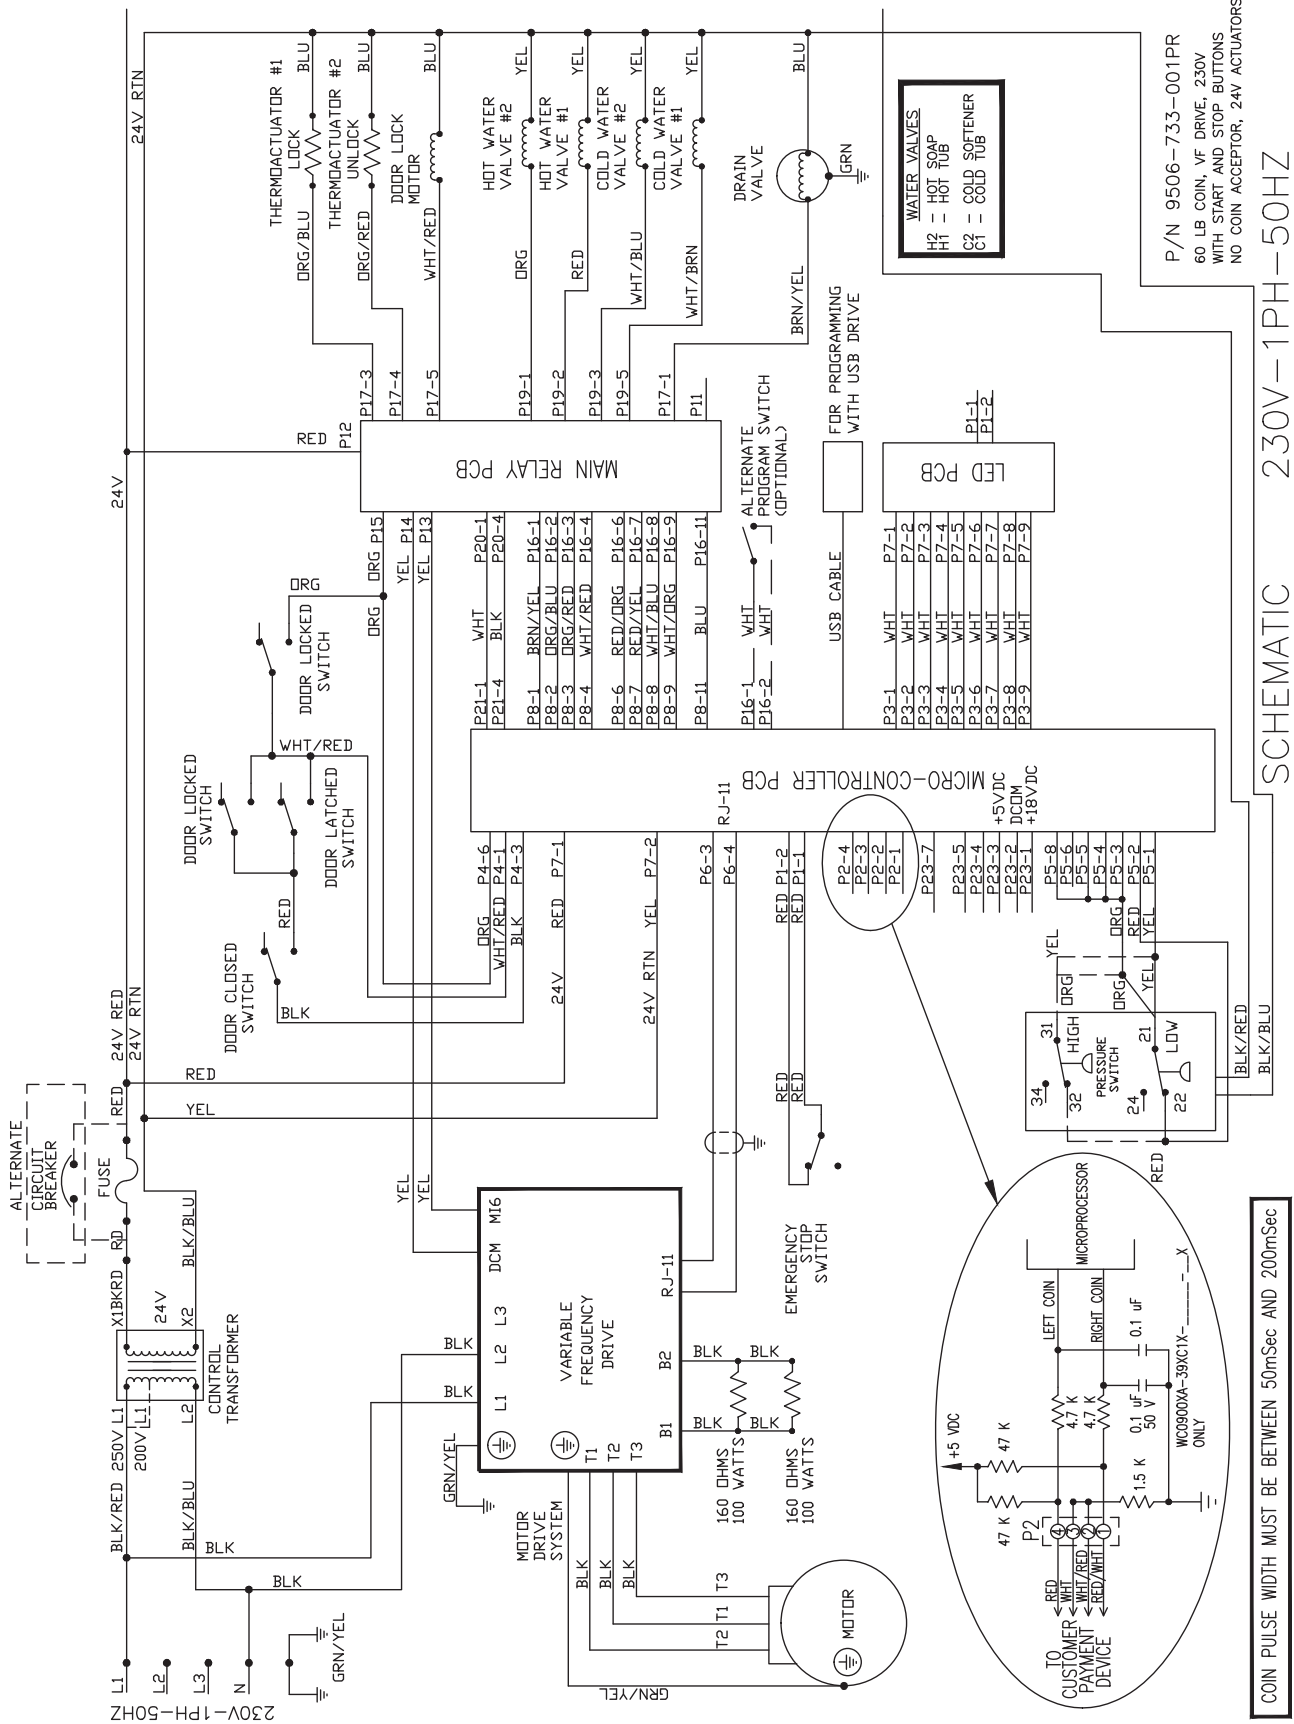

DEXTER[®]
LAUNDRY

WC Series Vended Washers
Schematics 50Hz

T-300 WC0300XA-39 230VAC 50Hz Wiring Diagram

INFORMATIVE 6102-018-207A
 WIRING DIAGRAM 230V-1PH-50HZ

P/N 9506-723-001PR
 20 LB COIN, VV DRIVE, 230V
 WITH START AND STOP BUTTONS
 NO COIN ACCEPTOR, 24V ACTUATORS

T-750 WC0750XA-39 230VAC 50Hz Wiring Diagram

INFORMATIVE 6102-018-212

WIRING DIAGRAM 230V-1PH-50HZ

P/N 9506-534-001A
 SOLER COIN EXPRESS V.F. DRIVE 230V
 NO COIN ACCEPTOR, 24V ACTUATORS

T-750 WC0750XA-39 230VAC 50Hz Wiring Schematic

T-900 WC0900XA-39 230VAC 50Hz Wiring Schematic

T-950 WC0950XA-39 230VAC 50Hz Wiring Schematic

T-1200 WC1200XA-39 230VAC 50Hz Wiring Diagram

INFORMATIVE 6102-018-215A
WIRING DIAGRAM 230V-1PH-50HZ

P/N 9506-737-001PR
80 LB COIN, VF DRIVE, 230V
WITH START AND STOP BUTTONS
NO COIN ACCEPTOR, 24V ACTUATORS

T-1200 WC1200XA-39 230VAC 50Hz Wiring Schematic

T-1450 WC1450XA-39 230VAC 50Hz Wiring Schematic