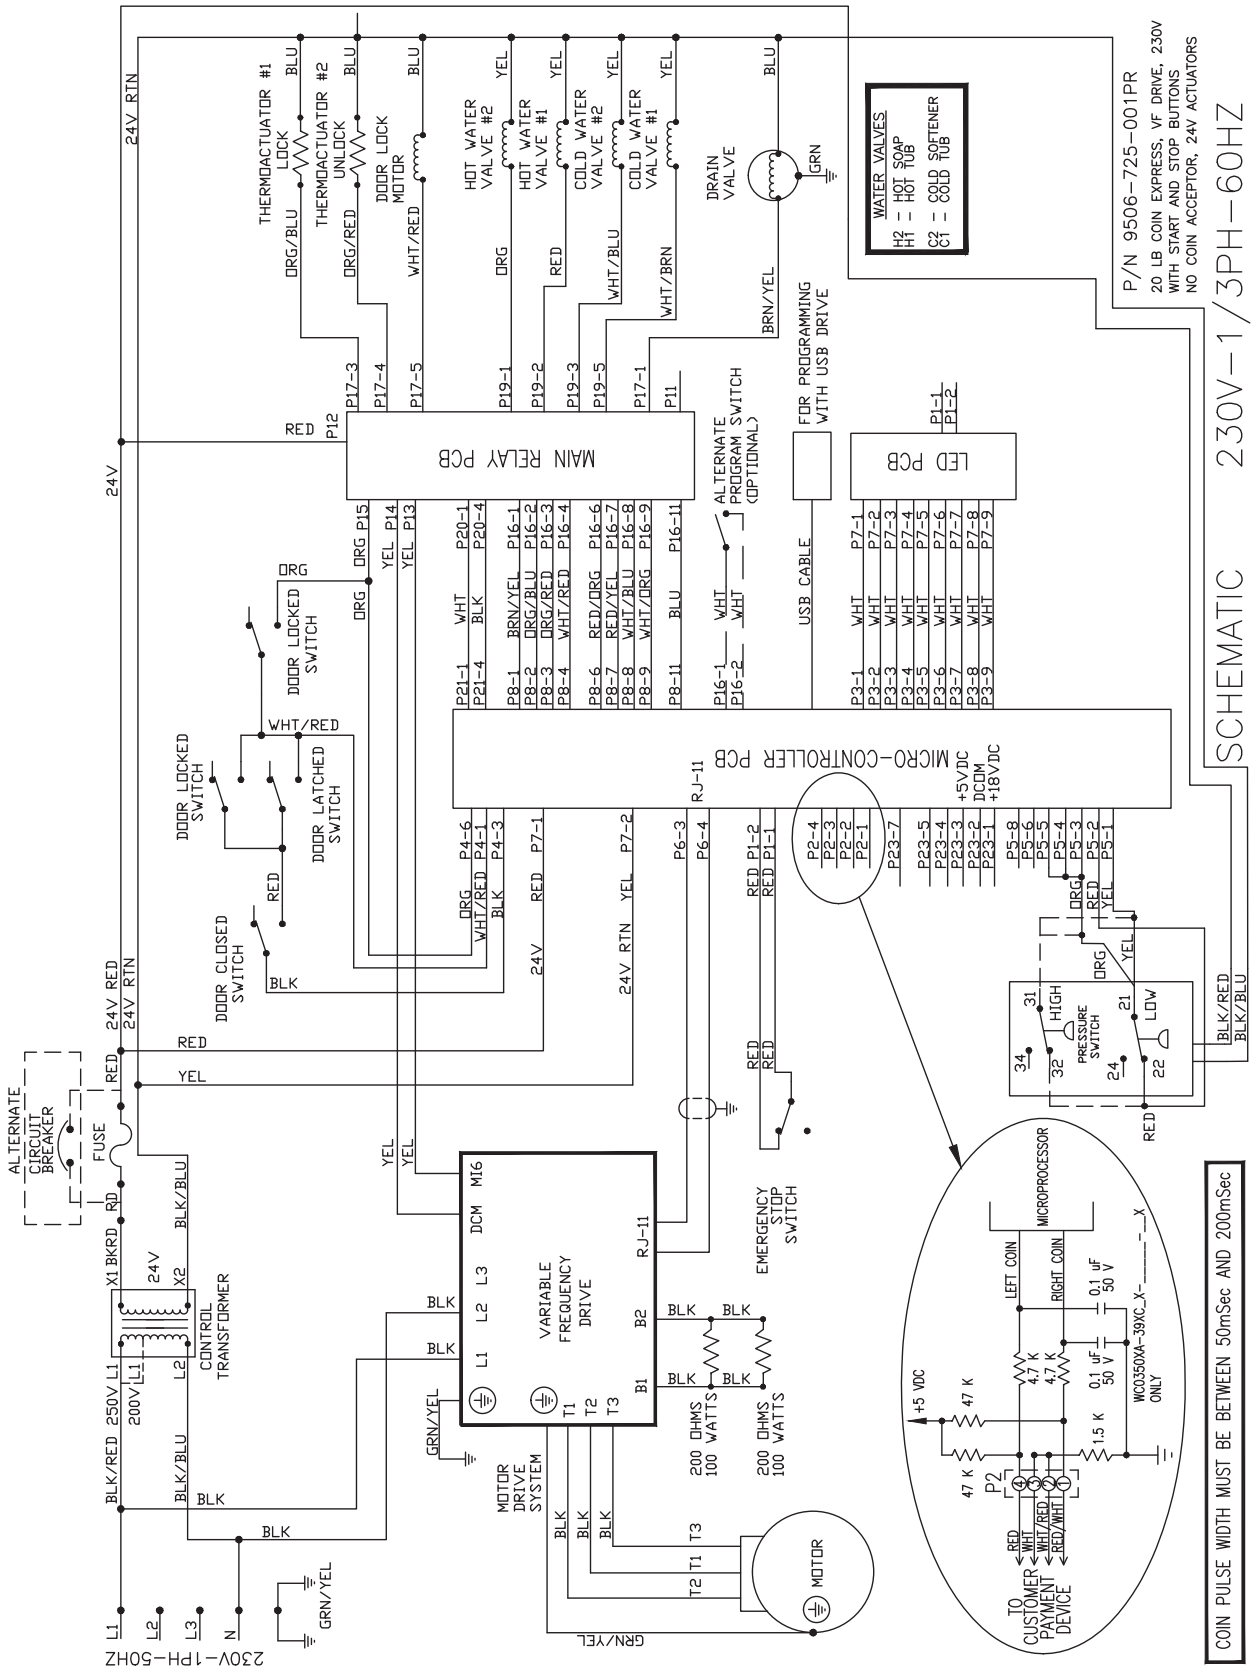

DEXTER[®]
LAUNDRY

WC Series Vended Washers
Schematics 50Hz

T-300 WC0300XA-39 230VAC 50Hz Wiring Diagram

INFORMATIVE 6102-018-207A
 WIRING DIAGRAM 230V-1PH-50HZ

P/N 9506-723-001PR
 20 LB COIN, VV DRIVE, 230V
 WITH START AND STOP BUTTONS
 NO COIN ACCEPTOR, 24V ACTUATORS

T-300 WC0300XA-39 230VAC 50Hz Wiring Schematic

T-350 WC0350XA-39 230VAC 50Hz Wiring Diagram

T-350 WC0350XA-39 230VAC 50Hz Wiring Schematic

T-400 WC0400XA-39 230VAC 50Hz Wiring Diagram

T-400 WC0400XA-39 230VAC 50Hz Wiring Schematic

T-750 WC0750XA-39 230VAC 50Hz Wiring Diagram

INFORMATIVE 6102-018-212

WIRING DIAGRAM 230V-1PH-50HZ

P/N 9506-534-001A
 SOLER COIN EXPRESS V.F. DRIVE 230V
 NO COIN ACCEPTOR, 24V ACTUATORS

T-750 WC0750XA-39 230VAC 50Hz Wiring Schematic

T-900 WC0900XA-39 230VAC 50Hz Wiring Schematic

T-950 WC0950XA-39 230VAC 50Hz Wiring Schematic

T-1200 WC1200XA-39 230VAC 50Hz Wiring Diagram

INFORMATIVE 6102-018-215A
WIRING DIAGRAM 230V-1PH-50HZ

P/N 9506-737-001PR
80 LB COIN, VF DRIVE, 230V
WITH START AND STOP BUTTONS
NO COIN ACCEPTOR, 24V ACTUATORS