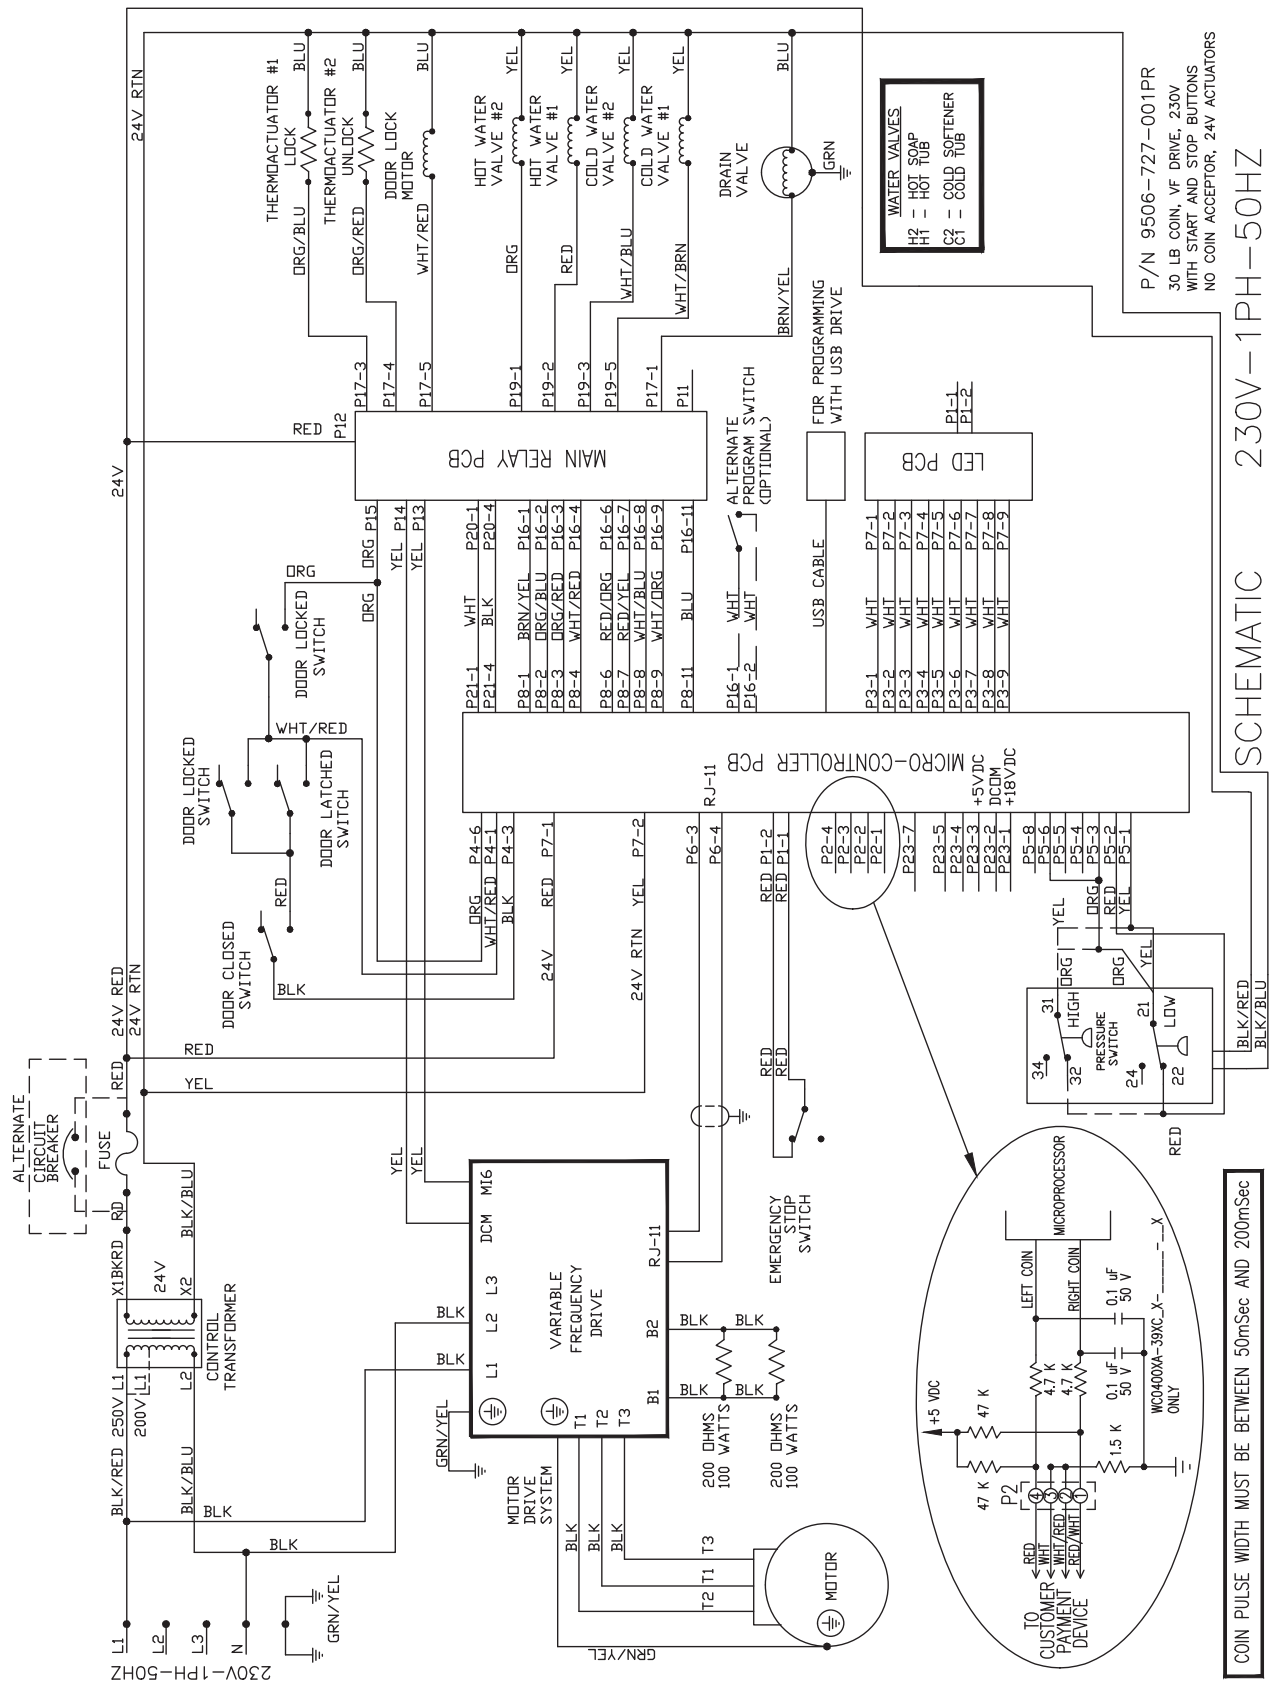

DEXTER[®]
LAUNDRY

WC Series Vended Washers
Schematics 50Hz

T-300 WC0300XA-39 230VAC 50Hz Wiring Diagram

INFORMATIVE 6102-018-207A
 WIRING DIAGRAM 230V-1PH-50HZ

P/N 9506-723-001PR
 20 LB COIN, VV DRIVE, 230V
 WITH START AND STOP BUTTONS
 NO COIN ACCEPTOR, 24V ACTUATORS

T-300 WC0300XA-39 230VAC 50Hz Wiring Schematic

T-350 WC0350XA-39 230VAC 50Hz Wiring Diagram

T-350 WC0350XA-39 230VAC 50Hz Wiring Schematic

T-400 WC0400XA-39 230VAC 50Hz Wiring Diagram

T-400 WC0400XA-39 230VAC 50Hz Wiring Schematic

T-750 WC0750XA-39 230VAC 50Hz Wiring Diagram

INFORMATIVE 6102-018-212

WIRING DIAGRAM 230V-1PH-50HZ

P/N 9506-534-001A
 SOLER COIN EXPRESS V.F. DRIVE 230V
 NO COIN ACCEPTOR, 24V ACTUATORS

T-750 WC0750XA-39 230VAC 50Hz Wiring Schematic

T-900 WC0900XA-39 230VAC 50Hz Wiring Schematic

T-950 WC0950XA-39 230VAC 50Hz Wiring Schematic

T-1200 WC1200XA-39 230VAC 50Hz Wiring Diagram

INFORMATIVE 6102-018-215A
WIRING DIAGRAM 230V-1PH-50HZ

P/N 9506-737-001PR
80 LB COIN, VF DRIVE, 230V
WITH START AND STOP BUTTONS
NO COIN ACCEPTOR, 24V ACTUATORS