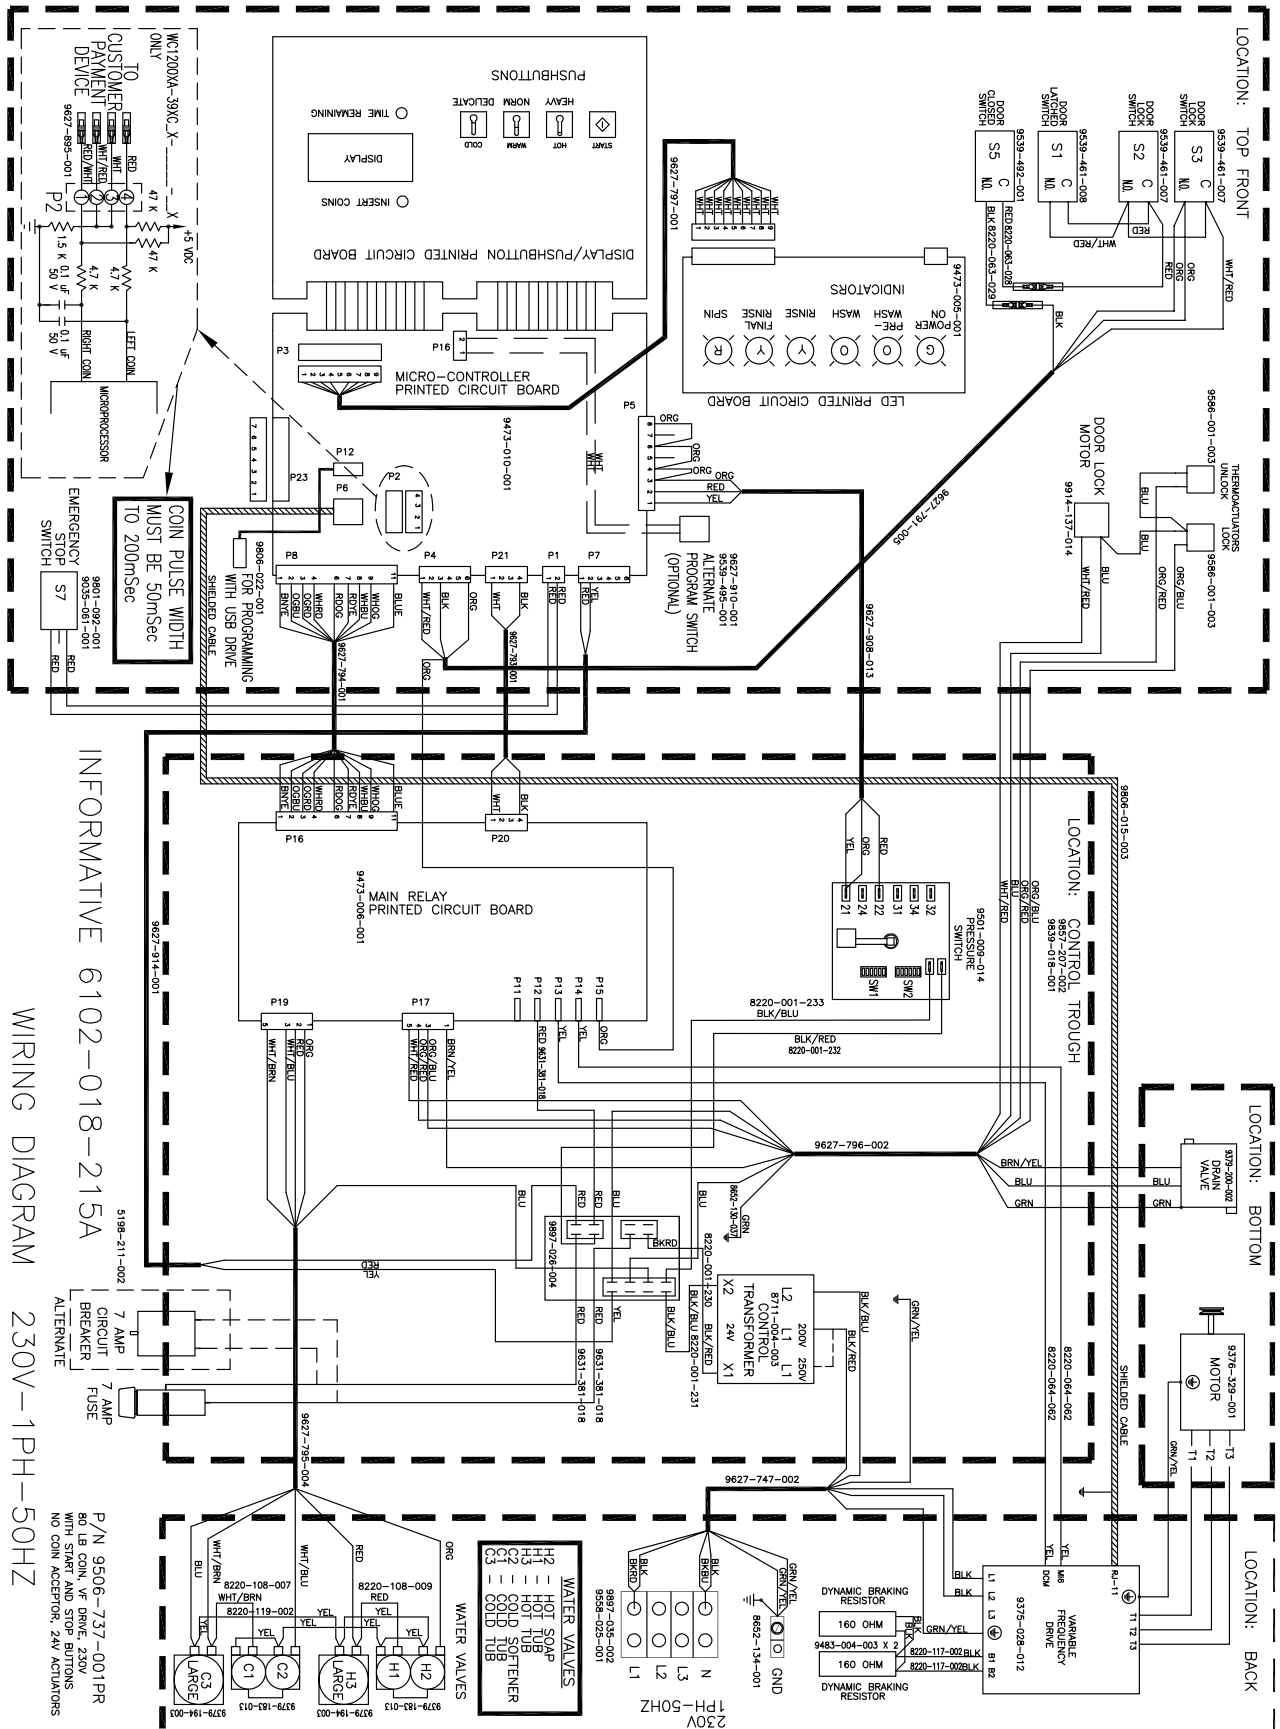

DEXTER[®]
LAUNDRY

WC Series Vended Washers
Schematics 50Hz

T-300 WC0300XA-39 230VAC 50Hz Wiring Diagram

INFORMATIVE 6102-018-207A
 WIRING DIAGRAM 230V-1PH-50HZ

P/N 9506-723-001PR
 20 LB COIN, VV DRIVE, 230V
 WITH START AND STOP BUTTONS
 NO COIN ACCEPTOR, 24V ACTUATORS

T-750 WC0750XA-39 230VAC 50Hz Wiring Diagram

INFORMATIVE 6102-018-212

WIRING DIAGRAM 230V-1PH-50HZ

P/N 9506-534-001A
 SOLER COIN EXPRESS V.F. DRIVE 230V
 NO COIN ACCEPTOR, 24V ACTUATORS

T-750 WC0750XA-39 230VAC 50Hz Wiring Schematic

T-900 WC0900XA-39 230VAC 50Hz Wiring Schematic

T-950 WC0950XA-39 230VAC 50Hz Wiring Schematic

T-1200 WC1200XA-39 230VAC 50Hz Wiring Diagram

INFORMATIVE 6102-018-215A
WIRING DIAGRAM 230V-1PH-50HZ

P/N 9506-737-001PR
80 LB COIN, VF DRIVE, 230V
WITH START AND STOP BUTTONS
NO COIN ACCEPTOR, 24V ACTUATORS