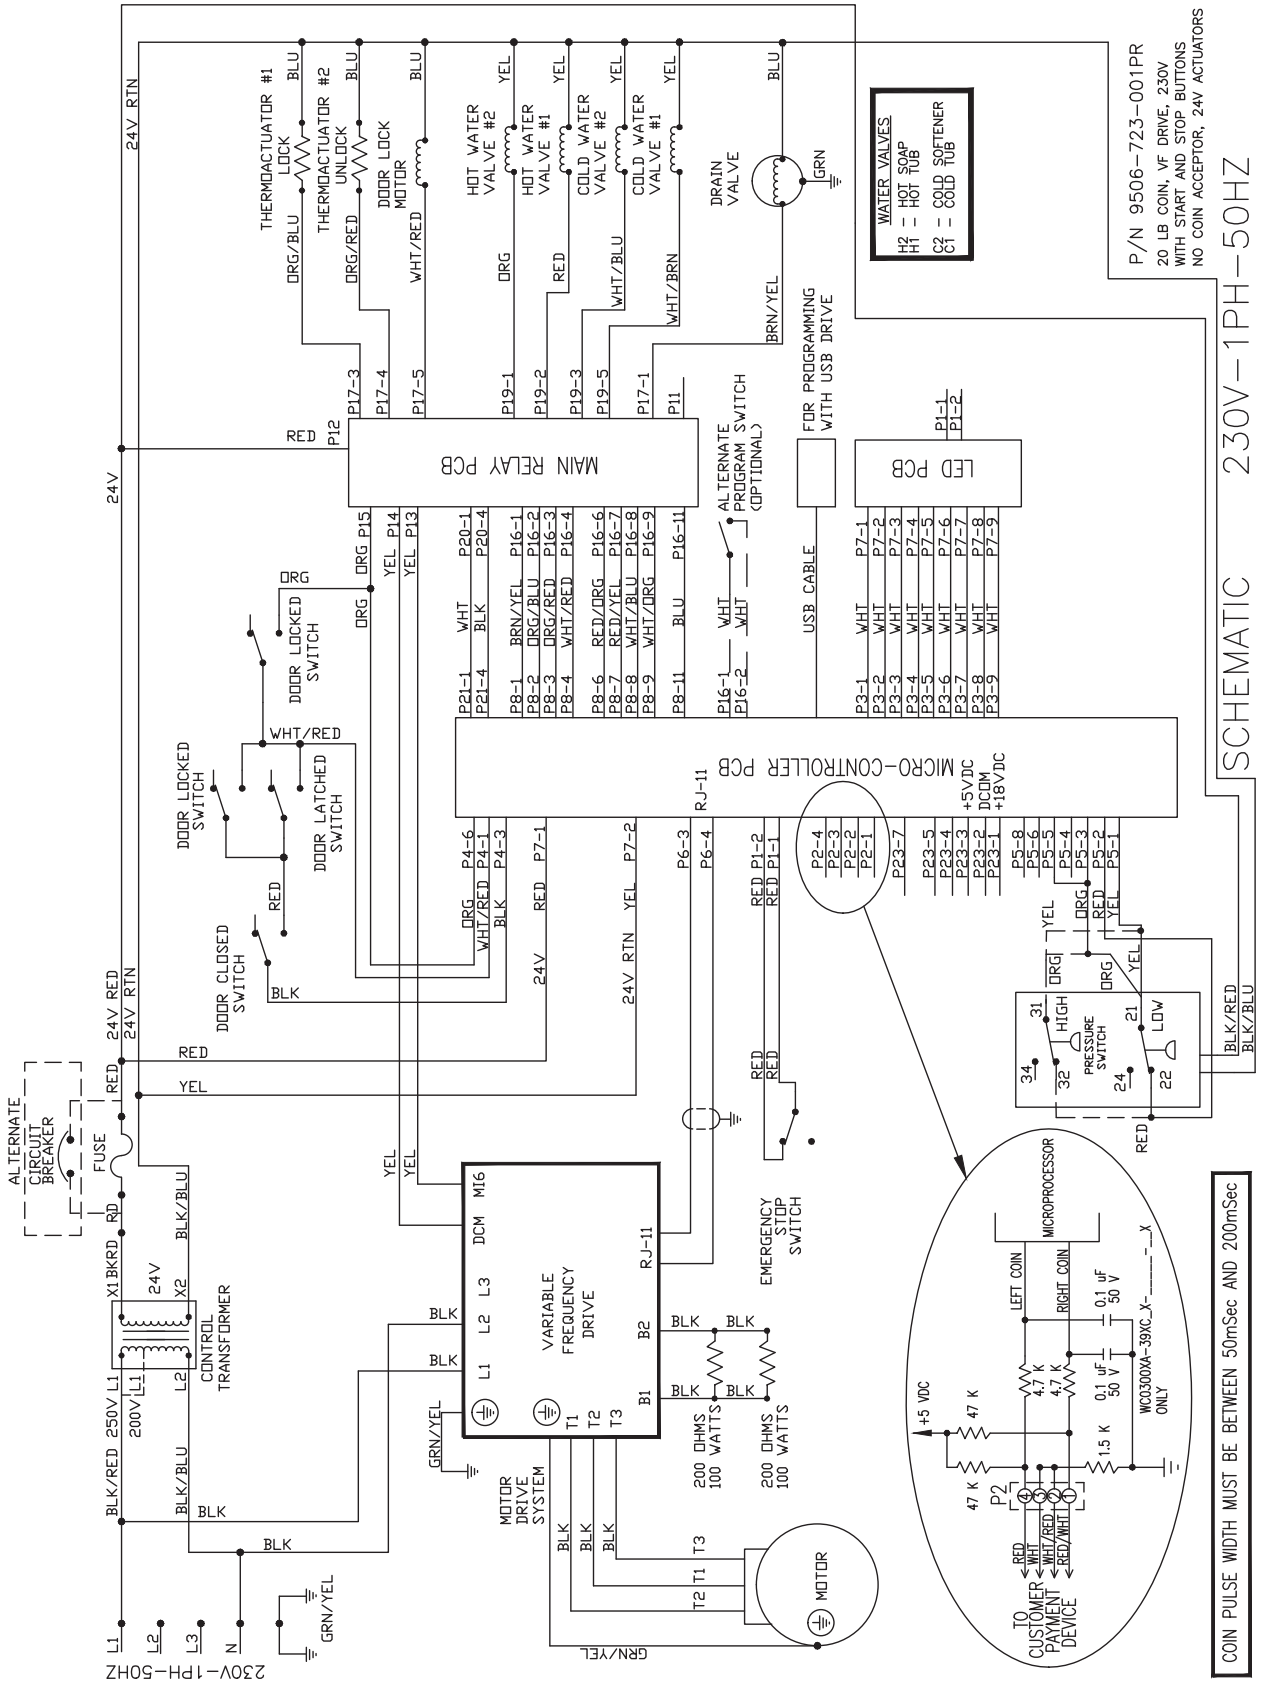

DEXTER[®]
LAUNDRY

WC Series Vended Washers
Schematics 50Hz

T-300 WC0300XA-39 230VAC 50Hz Wiring Diagram

INFORMATIVE 6102-018-207A
 WIRING DIAGRAM 230V-1PH-50HZ

P/N 9506-723-001PR
 20 LB COIN, VV DRIVE, 230V
 WITH START AND STOP BUTTONS
 NO COIN ACCEPTOR, 24V ACTUATORS

T-300 WC0300XA-39 230VAC 50Hz Wiring Schematic

T-350 WC0350XA-39 230VAC 50Hz Wiring Diagram

T-350 WC0350XA-39 230VAC 50Hz Wiring Schematic

T-400 WC0400XA-39 230VAC 50Hz Wiring Diagram

T-400 WC0400XA-39 230VAC 50Hz Wiring Schematic

T-750 WC0750XA-39 230VAC 50Hz Wiring Diagram

INFORMATIVE 6102-018-212

WIRING DIAGRAM 230V-1PH-50HZ

P/N 9506-534-001A
 SOLER COIN EXPRESS V.F. DRIVE 230V
 NO COIN ACCEPTOR, 24V ACTUATORS

T-750 WC0750XA-39 230VAC 50Hz Wiring Schematic

T-900 WC0900XA-39 230VAC 50Hz Wiring Schematic

T-950 WC0950XA-39 230VAC 50Hz Wiring Schematic

T-1200 WC1200XA-39 230VAC 50Hz Wiring Diagram

INFORMATIVE 6102-018-215A
WIRING DIAGRAM 230V-1PH-50HZ

P/N 9506-737-001PR
80 LB COIN, VF DRIVE, 230V
WITH START AND STOP BUTTONS
NO COIN ACCEPTOR, 24V ACTUATORS