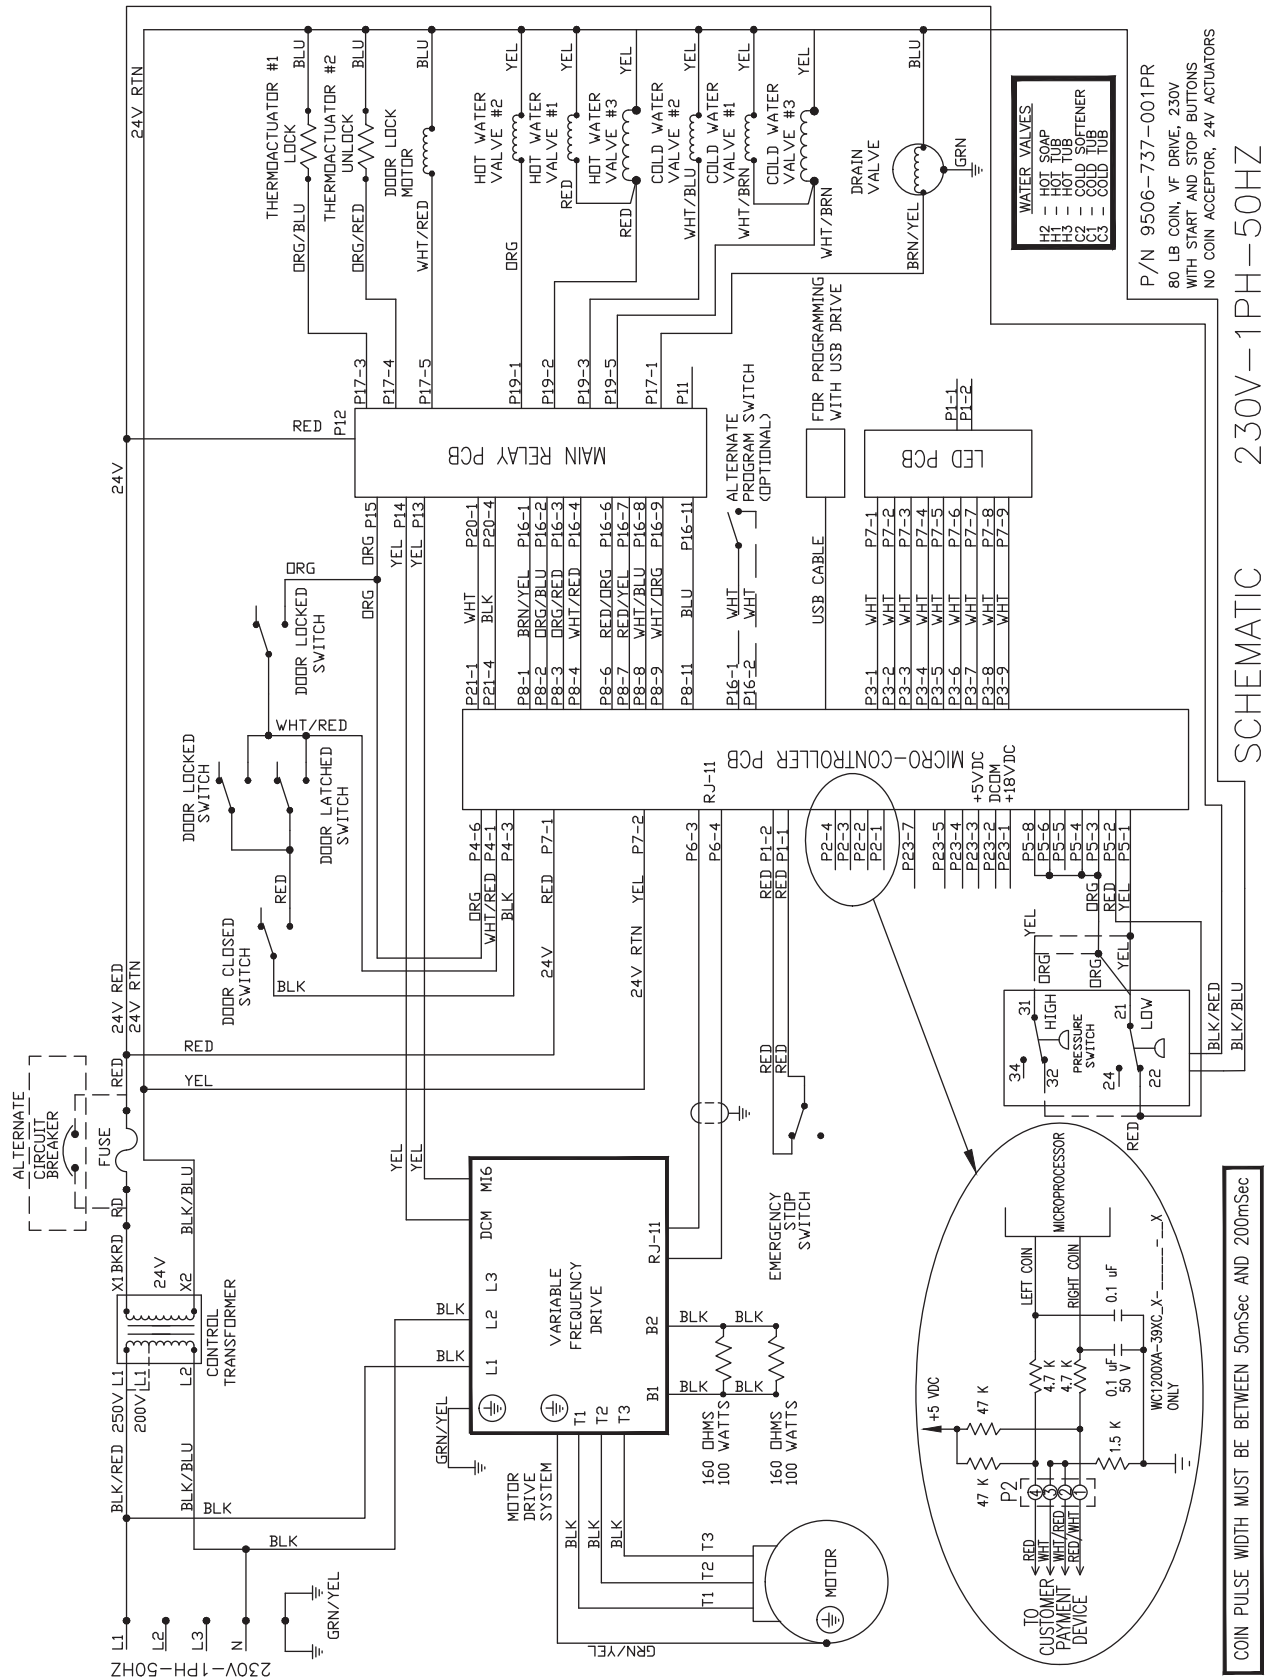

DEXTER[®]
LAUNDRY

WC Series Vended Washers
Schematics 50Hz

T-300 WC0300XA-39 230VAC 50Hz Wiring Diagram

INFORMATIVE 6102-018-207A
 WIRING DIAGRAM 230V-1PH-50HZ

P/N 9506-723-001PR
 20 LB COIN, VV DRIVE, 230V
 WITH START AND STOP BUTTONS
 NO COIN ACCEPTOR, 24V ACTUATORS

T-750 WC0750XA-39 230VAC 50Hz Wiring Diagram

INFORMATIVE 6102-018-212

WIRING DIAGRAM 230V-1PH-50HZ

P/N 9506-534-001A
 SOLER COIN EXPRESS V.F. DRIVE 230V
 NO COIN ACCEPTOR, 24V ACTUATORS

T-750 WC0750XA-39 230VAC 50Hz Wiring Schematic

T-900 WC0900XA-39 230VAC 50Hz Wiring Schematic

T-950 WC0950XA-39 230VAC 50Hz Wiring Schematic

T-1200 WC1200XA-39 230VAC 50Hz Wiring Diagram

INFORMATIVE 6102-018-215A
WIRING DIAGRAM 230V-1PH-50HZ

P/N 9506-737-001PR
80 LB COIN, VF DRIVE, 230V
WITH START AND STOP BUTTONS
NO COIN ACCEPTOR, 24V ACTUATORS

T-1200 WC1200XA-39 230VAC 50Hz Wiring Schematic

T-1450 WC1450XA-39 230VAC 50Hz Wiring Schematic