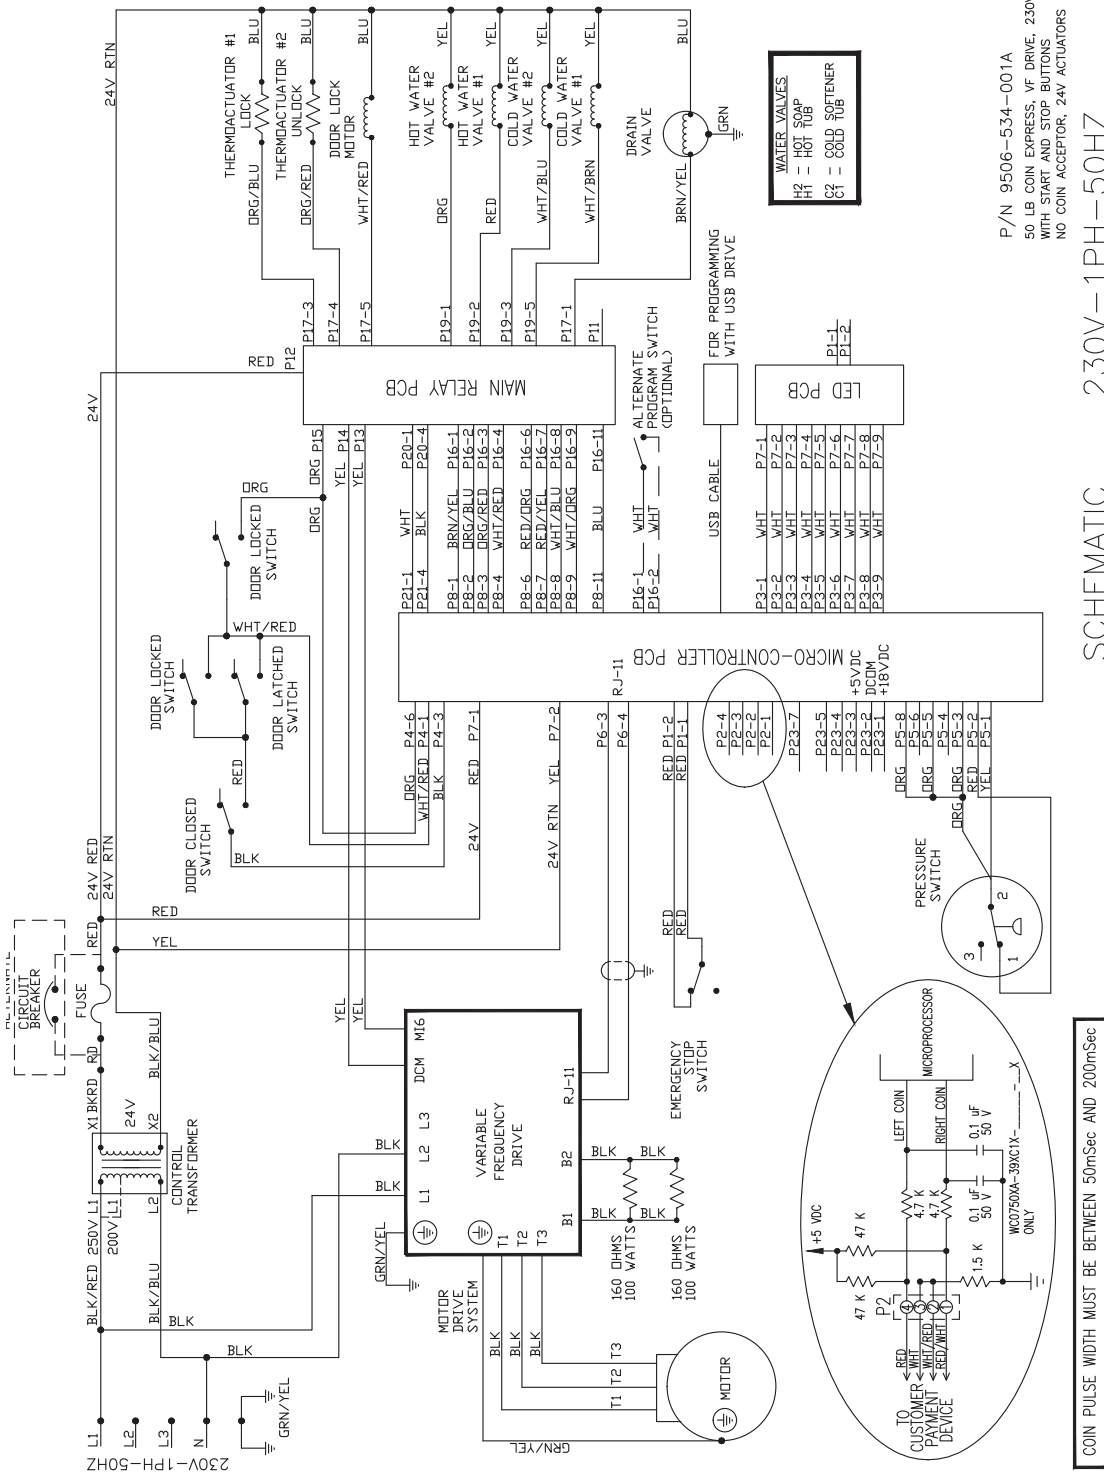

DEXTER[®]
LAUNDRY

WC Series Vended Washers
Schematics 50Hz

T-300 WC0300XA-39 230VAC 50Hz Wiring Diagram

INFORMATIVE 6102-018-207A
 WIRING DIAGRAM 230V-1PH-50HZ

P/N 9506-723-001PR
 20 LB COIN, VV DRIVE, 230V
 WITH START AND STOP BUTTONS
 NO COIN ACCEPTOR, 24V ACTUATORS

T-750 WC0750XA-39 230VAC 50Hz Wiring Diagram

INFORMATIVE 6102-018-212

WIRING DIAGRAM 230V-1PH-50HZ

P/N 9506-534-001A
 SOLER COIN EXPRESS V.F. DRIVE 230V
 NO COIN ACCEPTOR, 24V ACTUATORS

T-750 WC0750XA-39 230VAC 50Hz Wiring Schematic

T-900 WC0900XA-39 230VAC 50Hz Wiring Schematic

T-950 WC0950XA-39 230VAC 50Hz Wiring Schematic

T-1200 WC1200XA-39 230VAC 50Hz Wiring Diagram

INFORMATIVE 6102-018-215A
WIRING DIAGRAM 230V-1PH-50HZ

P/N 9506-737-001PR
80 LB COIN, VF DRIVE, 230V
WITH START AND STOP BUTTONS
NO COIN ACCEPTOR, 24V ACTUATORS

T-1200 WC1200XA-39 230VAC 50Hz Wiring Schematic

T-1450 WC1450XA-39 230VAC 50Hz Wiring Schematic