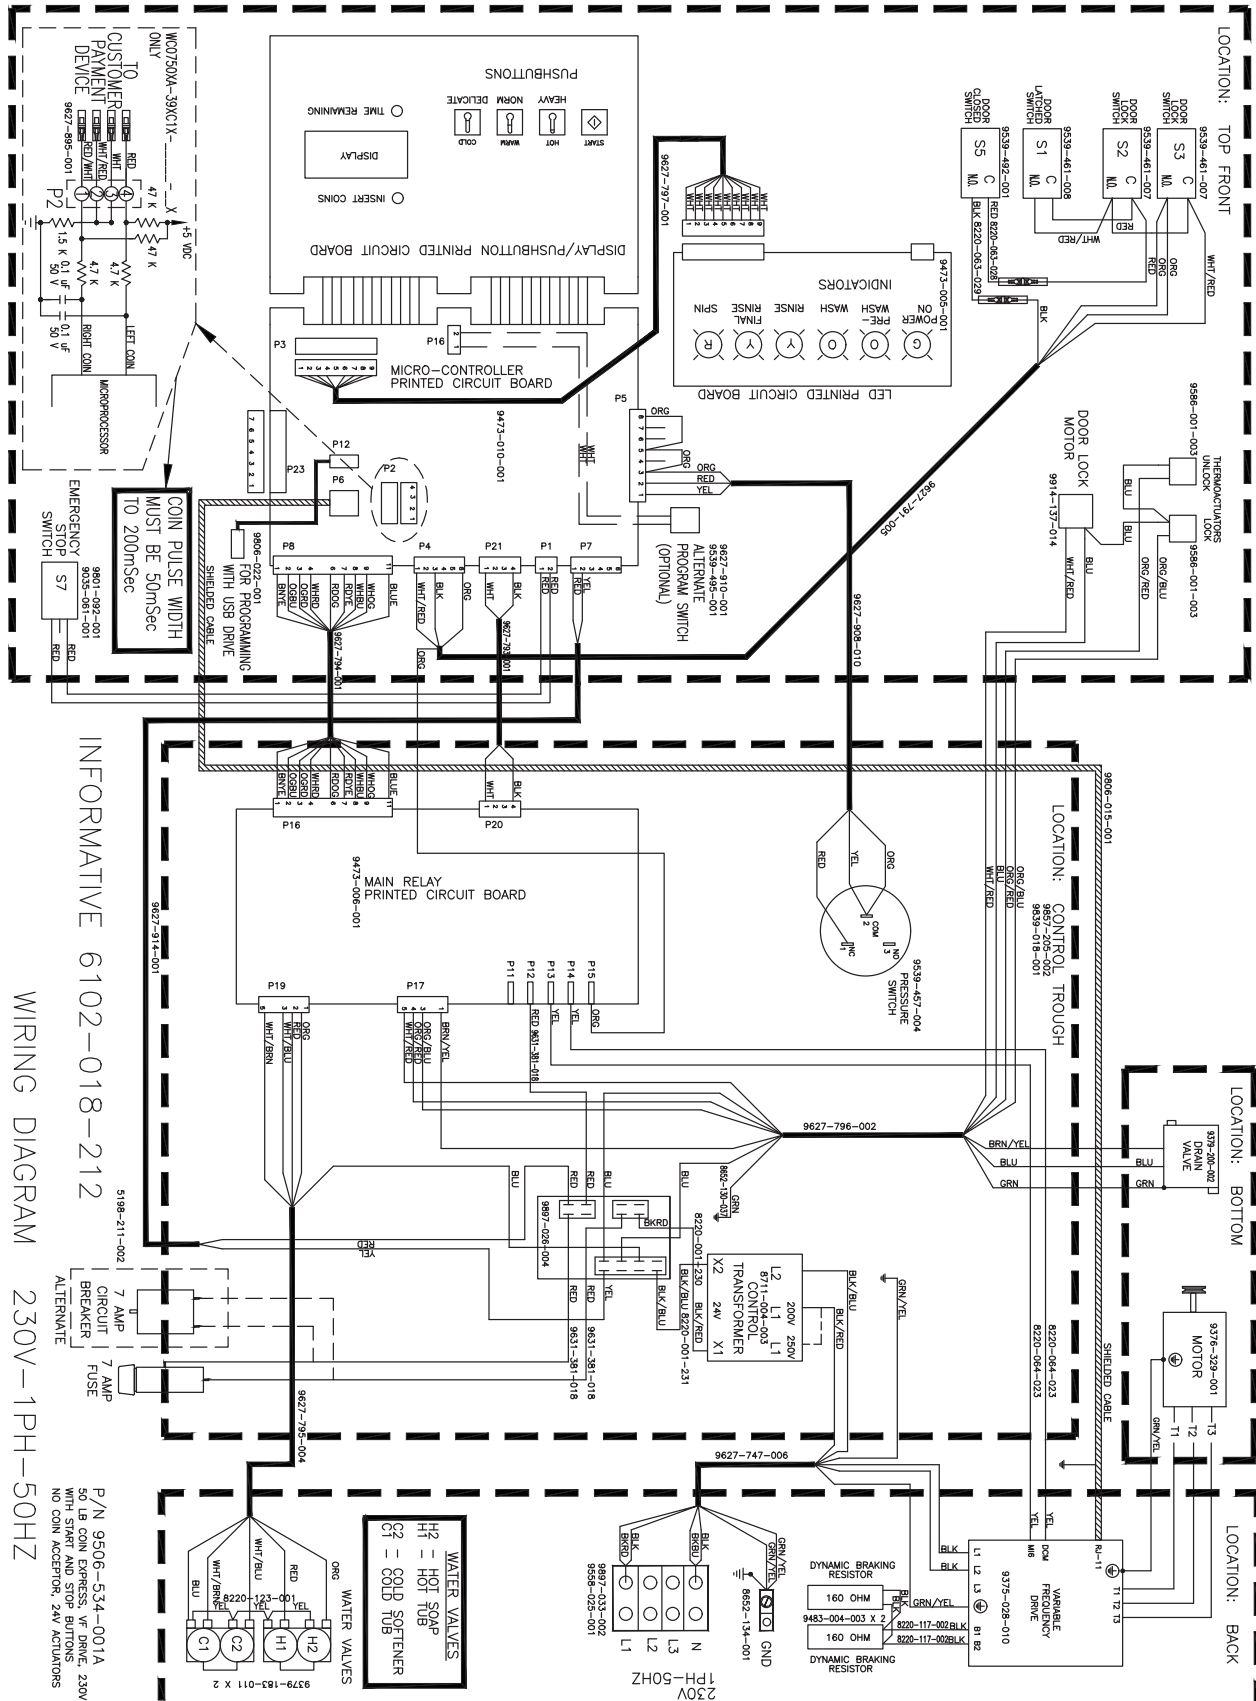

DEXTER[®]
LAUNDRY

WC Series Vended Washers
Schematics 50Hz

T-300 WC0300XA-39 230VAC 50Hz Wiring Diagram

INFORMATIVE 6102-018-207A
 WIRING DIAGRAM 230V-1PH-50HZ

P/N 9506-723-001PR
 20 LB COIN, VV DRIVE, 230V
 WITH START AND STOP BUTTONS
 NO COIN ACCEPTOR, 24V ACTUATORS

T-300 WC0300XA-39 230VAC 50Hz Wiring Schematic

T-350 WC0350XA-39 230VAC 50Hz Wiring Diagram

T-350 WC0350XA-39 230VAC 50Hz Wiring Schematic

T-400 WC0400XA-39 230VAC 50Hz Wiring Diagram

T-400 WC0400XA-39 230VAC 50Hz Wiring Schematic

T-750 WC0750XA-39 230VAC 50Hz Wiring Diagram

INFORMATIVE 6102-018-212

WIRING DIAGRAM 230V-1PH-50HZ

P/N 9506-534-001A
 SOLER COIN EXPRESS V.F. DRIVE 230V
 NO COIN ACCEPTOR, 24V ACTUATORS

T-750 WC0750XA-39 230VAC 50Hz Wiring Schematic

T-900 WC0900XA-39 230VAC 50Hz Wiring Schematic

T-950 WC0950XA-39 230VAC 50Hz Wiring Schematic

T-1200 WC1200XA-39 230VAC 50Hz Wiring Diagram

INFORMATIVE 6102-018-215A
WIRING DIAGRAM 230V-1PH-50HZ

P/N 9506-737-001PR
80 LB COIN, VF DRIVE, 230V
WITH START AND STOP BUTTONS
NO COIN ACCEPTOR, 24V ACTUATORS