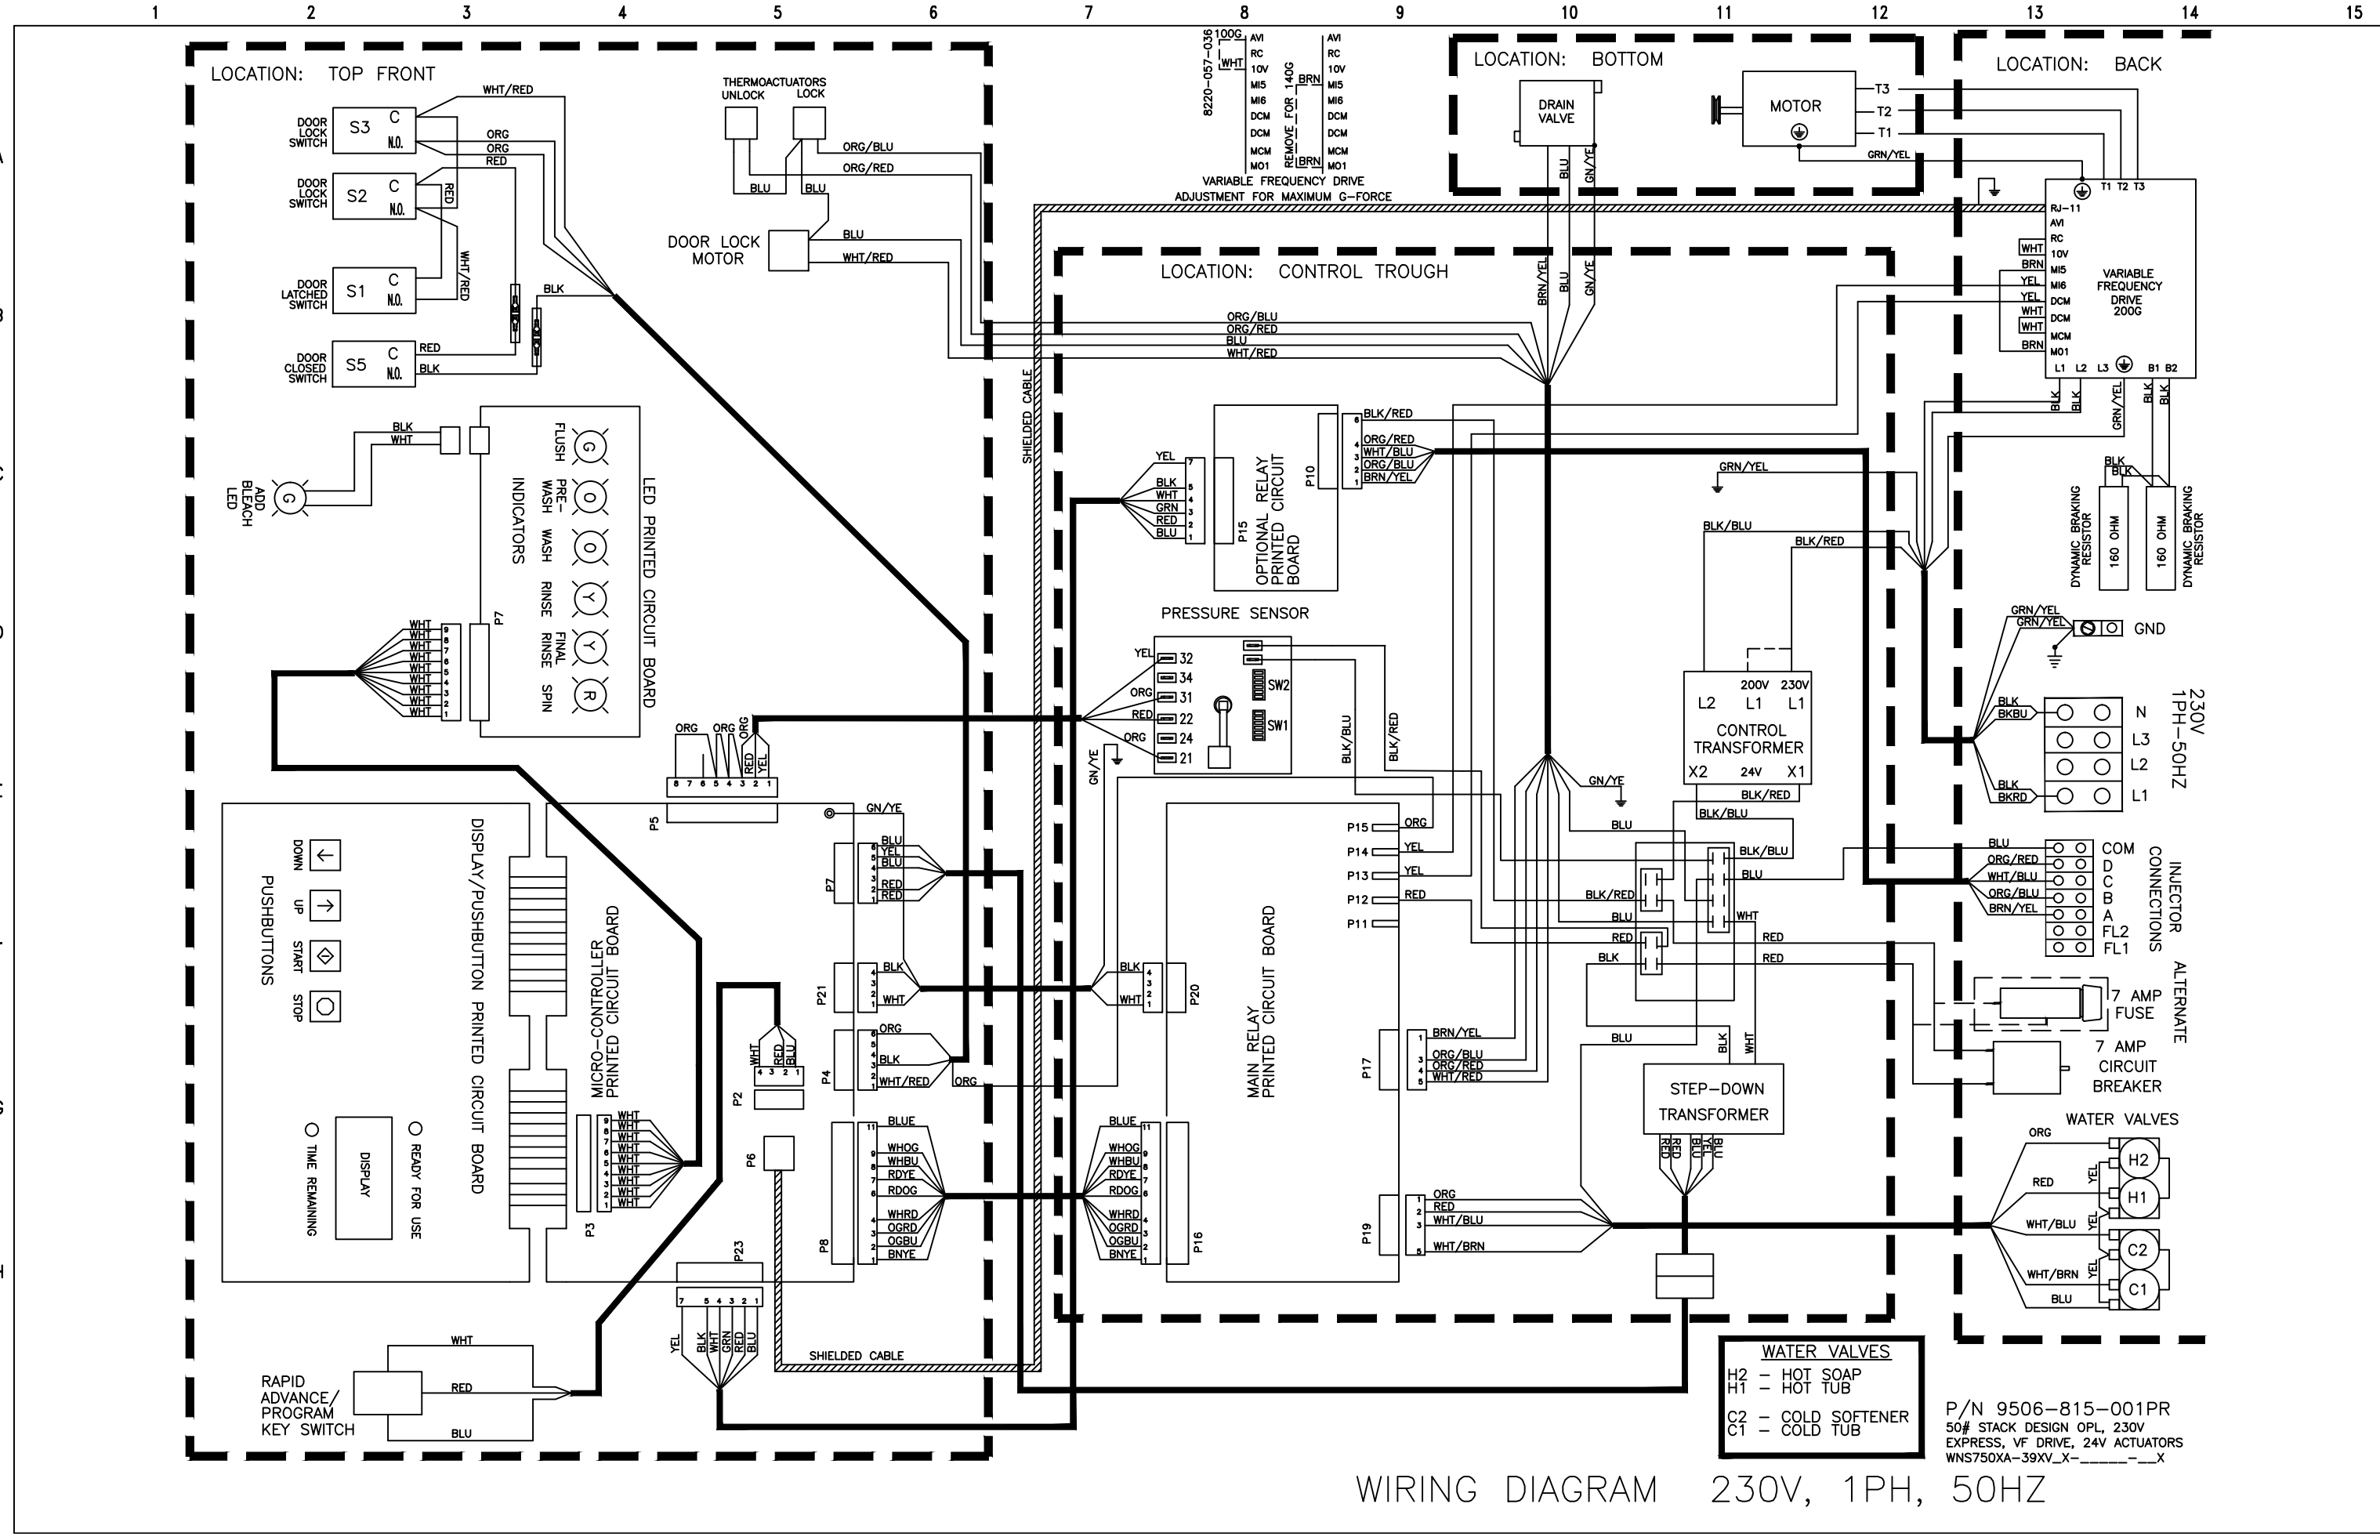

P/N 9506-815-001PR
50# STACK DESIGN OPL, 230V
EXPRESS, VF DRIVE, 24V ACTUATORS
WNS750XA-39V_X-____-__X

WATER VALVES
 H2 - HOT SOAP
 H1 - HOT TUB
 C2 - COLD SOFTENER
 C1 - COLD TUB

P/N 9506-815-001PR
 50# STACK DESIGN OPL, 230V
 EXPRESS, VF DRIVE, 24V ACTUATORS
 WNS750XA-39XV_X-----X

WIRING DIAGRAM 230V, 1PH, 50HZ