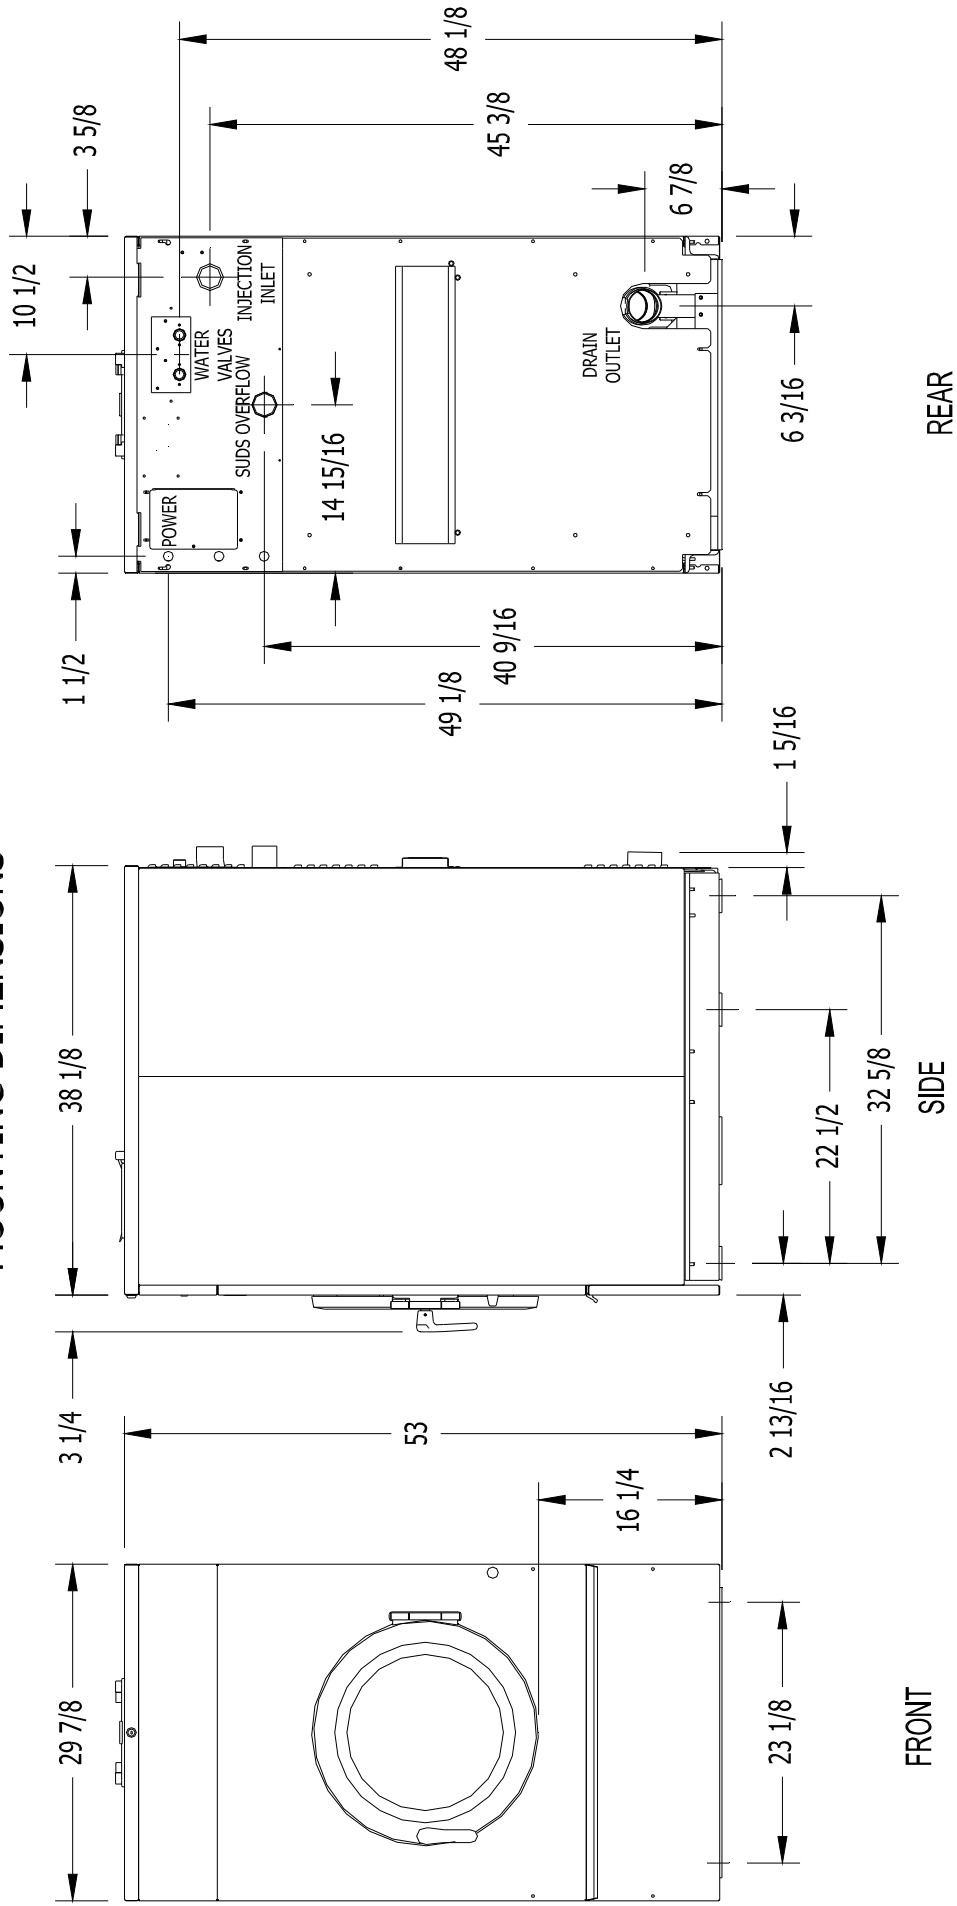

T-650 INDUSTRIAL WASHER MOUNTING DIMENSIONS

Figure 1-4: T-650 Industrial Washer Mounting Diagram