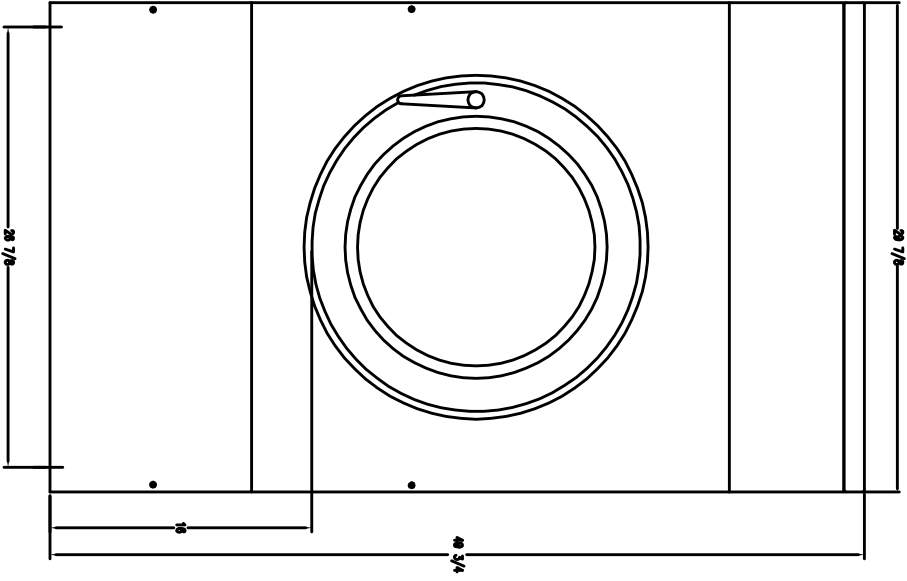

T600 INDUSTRIAL WASHER MOUNTING DIMENSIONS

FRONT

SIDE

REAR