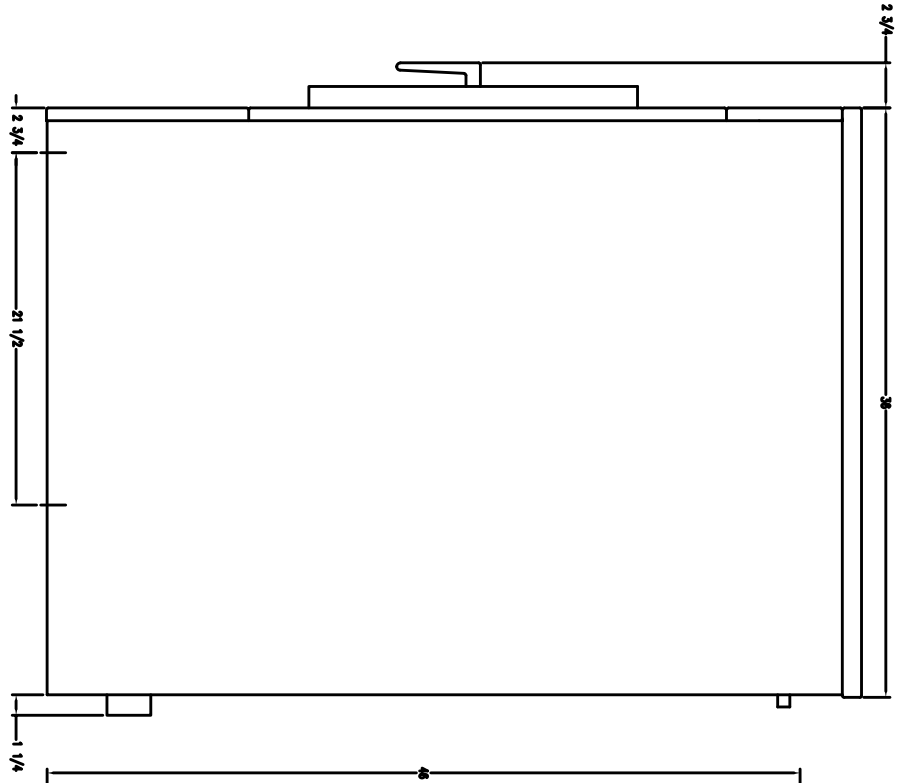

T600 INDUSTRIAL WASHER MOUNTING DIMENSIONS

FRONT

SIDE

REAR