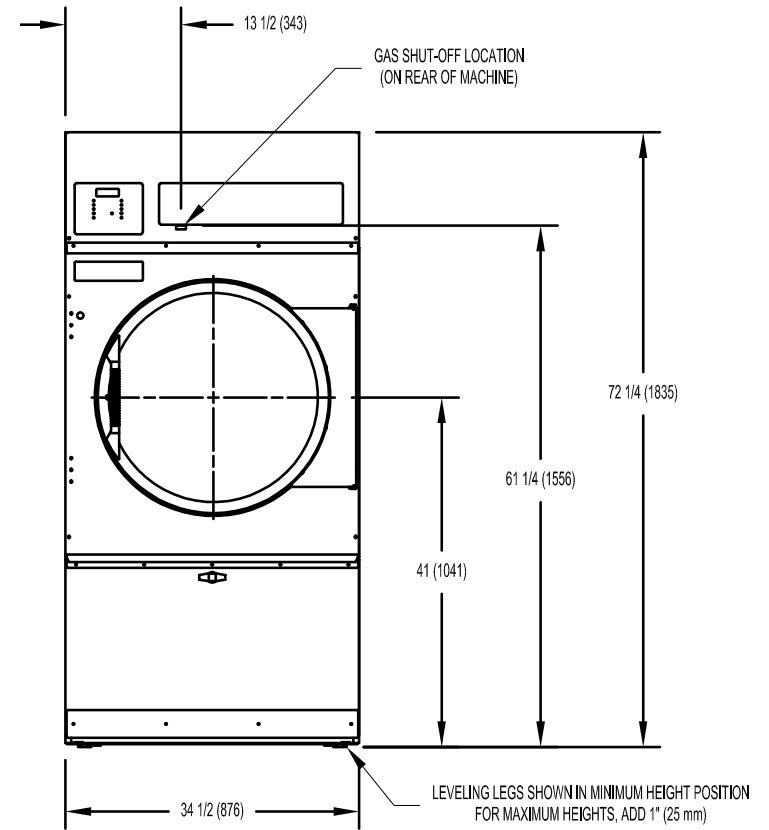

Dexter T-50 On-Premise Dryer Mounting Dimensions

Dexter Laundry, Inc.
 2211 W. Grimes, Fairfield, Iowa 52556
 www.dexterlaundry.com
 1-800-524-2954

© Rev. 4. 8/2013, Dexter Laundry, Inc.

Dexter reserves the right to change specifications without notice.