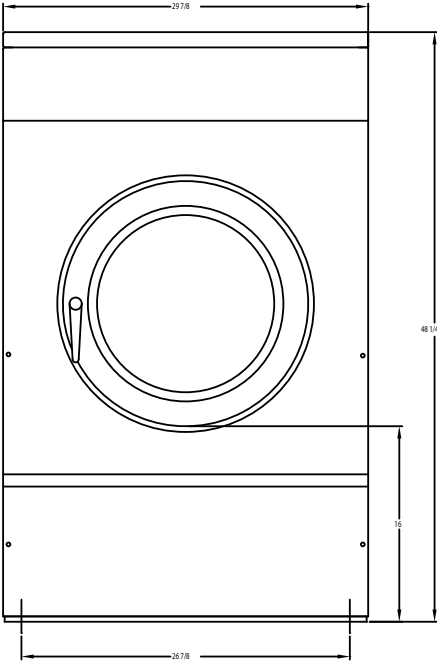

# Dexter T-450 OPL Washer Mounting Dimensions

FRONT

SIDE

REAR

Dexter Laundry, Inc.  
 2211 W. Grimes, Fairfield, Iowa 52556  
 www.dexterlaundry.com  
 1-800-524-2954

© Rev. 3. 2/2013, Dexter Laundry, Inc.