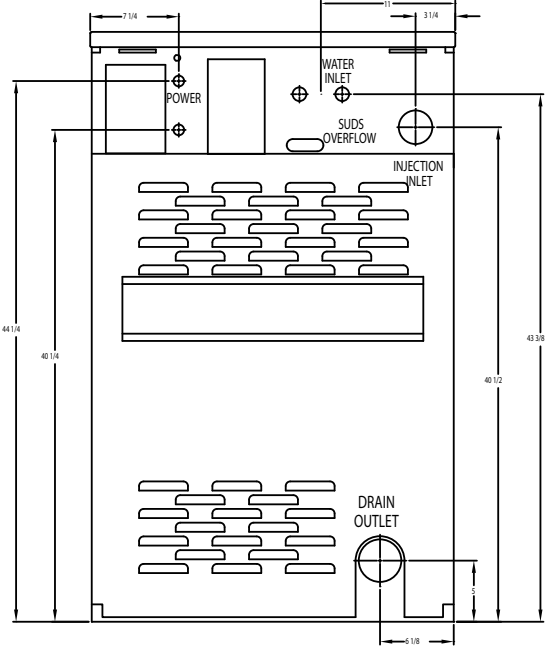

# Dexter T-450 OPL Washer Mounting Dimensions

FRONT

SIDE

REAR

Dexter Laundry, Inc.  
 2211 W. Grimes, Fairfield, Iowa 52556  
 www.dexterlaundry.com  
 1-800-524-2954

© Rev. 3. 2/2013, Dexter Laundry, Inc.