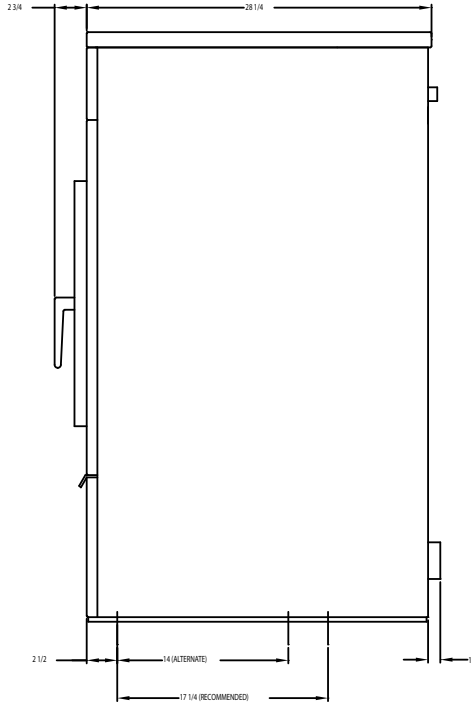

# Dexter T-450 OPL Washer Mounting Dimensions

FRONT

SIDE

REAR

Dexter Laundry, Inc.  
 2211 W. Grimes, Fairfield, Iowa 52556  
 www.dexterlaundry.com  
 1-800-524-2954

© Rev. 3. 2/2013, Dexter Laundry, Inc.