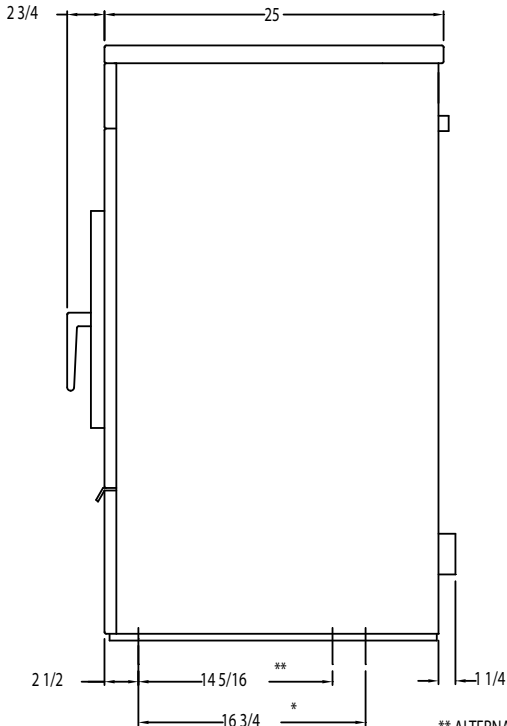

# Dexter T-300 OPL Washer Mounting Dimensions

FRONT

SIDE

\*\* ALTERNATE  
\* RECOMMENDED

REAR

Dexter Laundry, Inc.  
2211 W. Grimes, Fairfield, Iowa 52556  
www.dexterlaundry.com  
1-800-524-2954

© Rev. 3. 2/2013, Dexter Laundry, Inc.