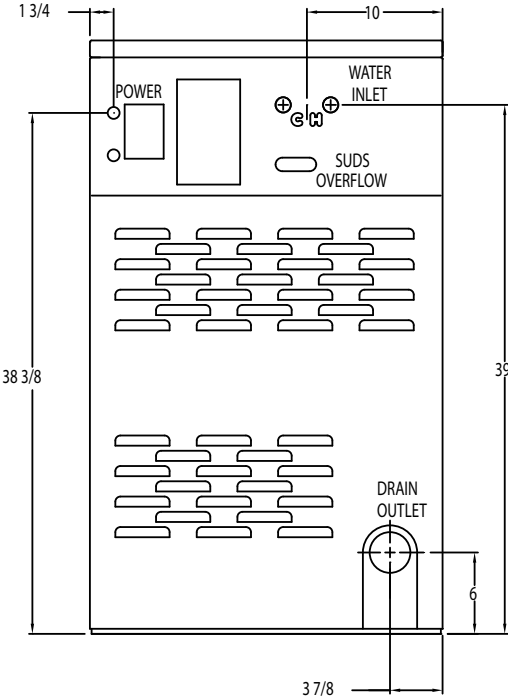

# Dexter T-300 OPL Washer Mounting Dimensions

FRONT

SIDE

\*\* ALTERNATE  
\* RECOMMENDED

REAR

Dexter Laundry, Inc.  
2211 W. Grimes, Fairfield, Iowa 52556  
www.dexterlaundry.com  
1-800-524-2954

© Rev. 3. 2/2013, Dexter Laundry, Inc.