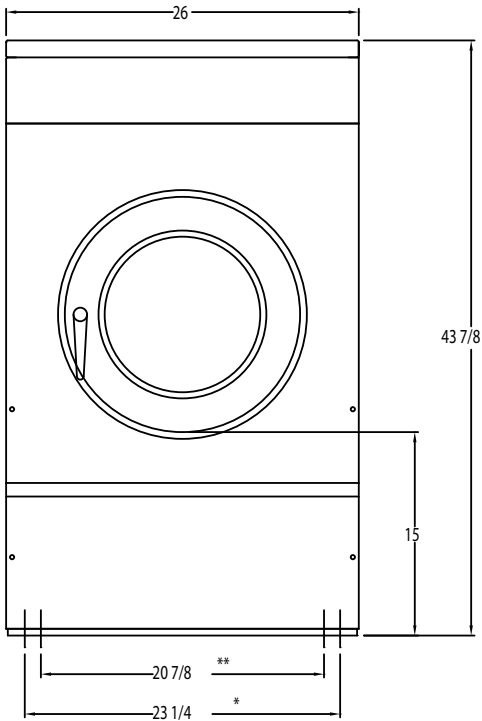

# Dexter T-300 OPL Washer Mounting Dimensions

FRONT

SIDE

\*\* ALTERNATE  
\* RECOMMENDED

REAR

Dexter Laundry, Inc.  
2211 W. Grimes, Fairfield, Iowa 52556  
www.dexterlaundry.com  
1-800-524-2954

© Rev. 3. 2/2013, Dexter Laundry, Inc.