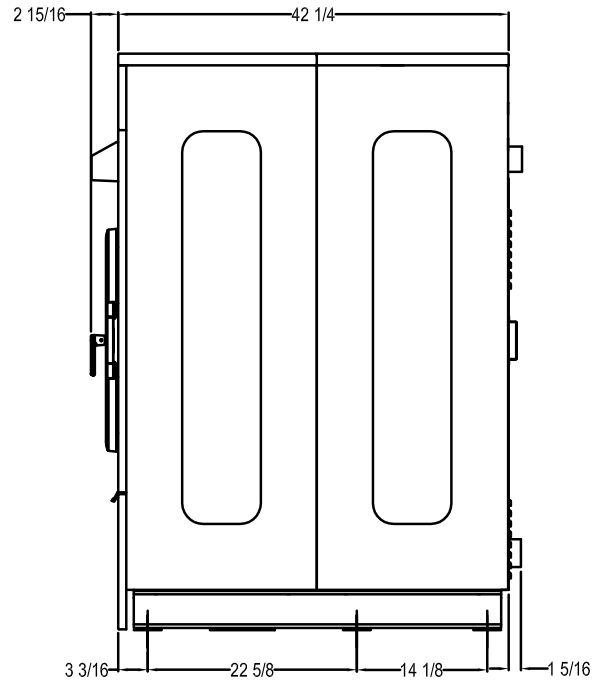

Dexter OPL T-1450 Express Washer Mounting Dimensions

FRONT

SIDE

BACK

Dexter Laundry, Inc.

2211 W. Grimes, Fairfield, Iowa 52556

www.dexter.com

1-800-524-2954