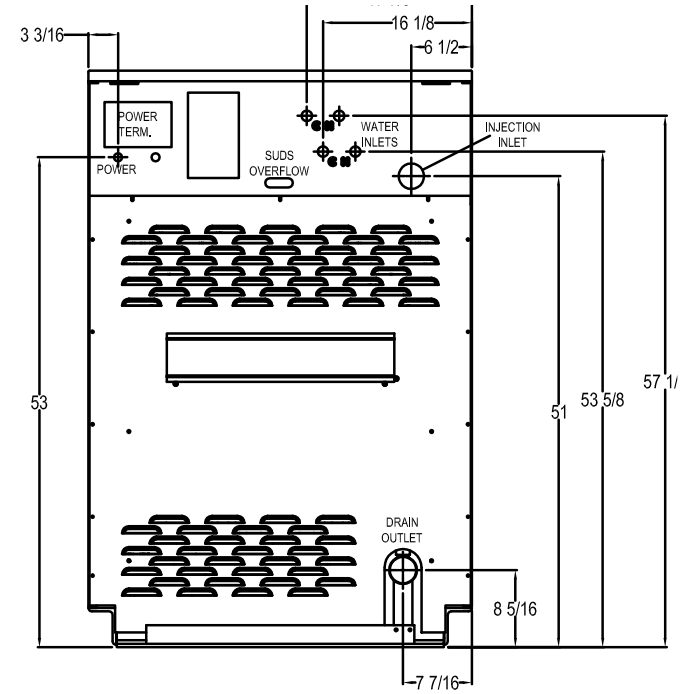

Dexter OPL T-1450 Express Washer Mounting Dimensions

FRONT

SIDE

BACK

Dexter Laundry, Inc.

2211 W. Grimes, Fairfield, Iowa 52556

www.dexter.com

1-800-524-2954