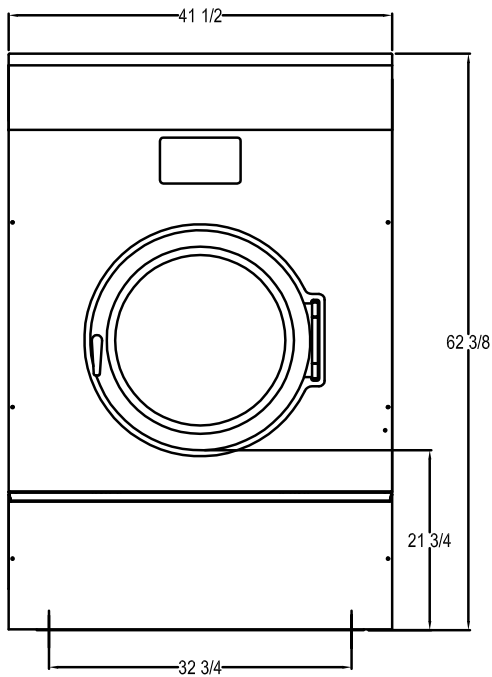

Dexter OPL T-1450 Express Washer Mounting Dimensions

FRONT

SIDE

BACK

Dexter Laundry, Inc.

2211 W. Grimes, Fairfield, Iowa 52556

www.dexter.com

1-800-524-2954