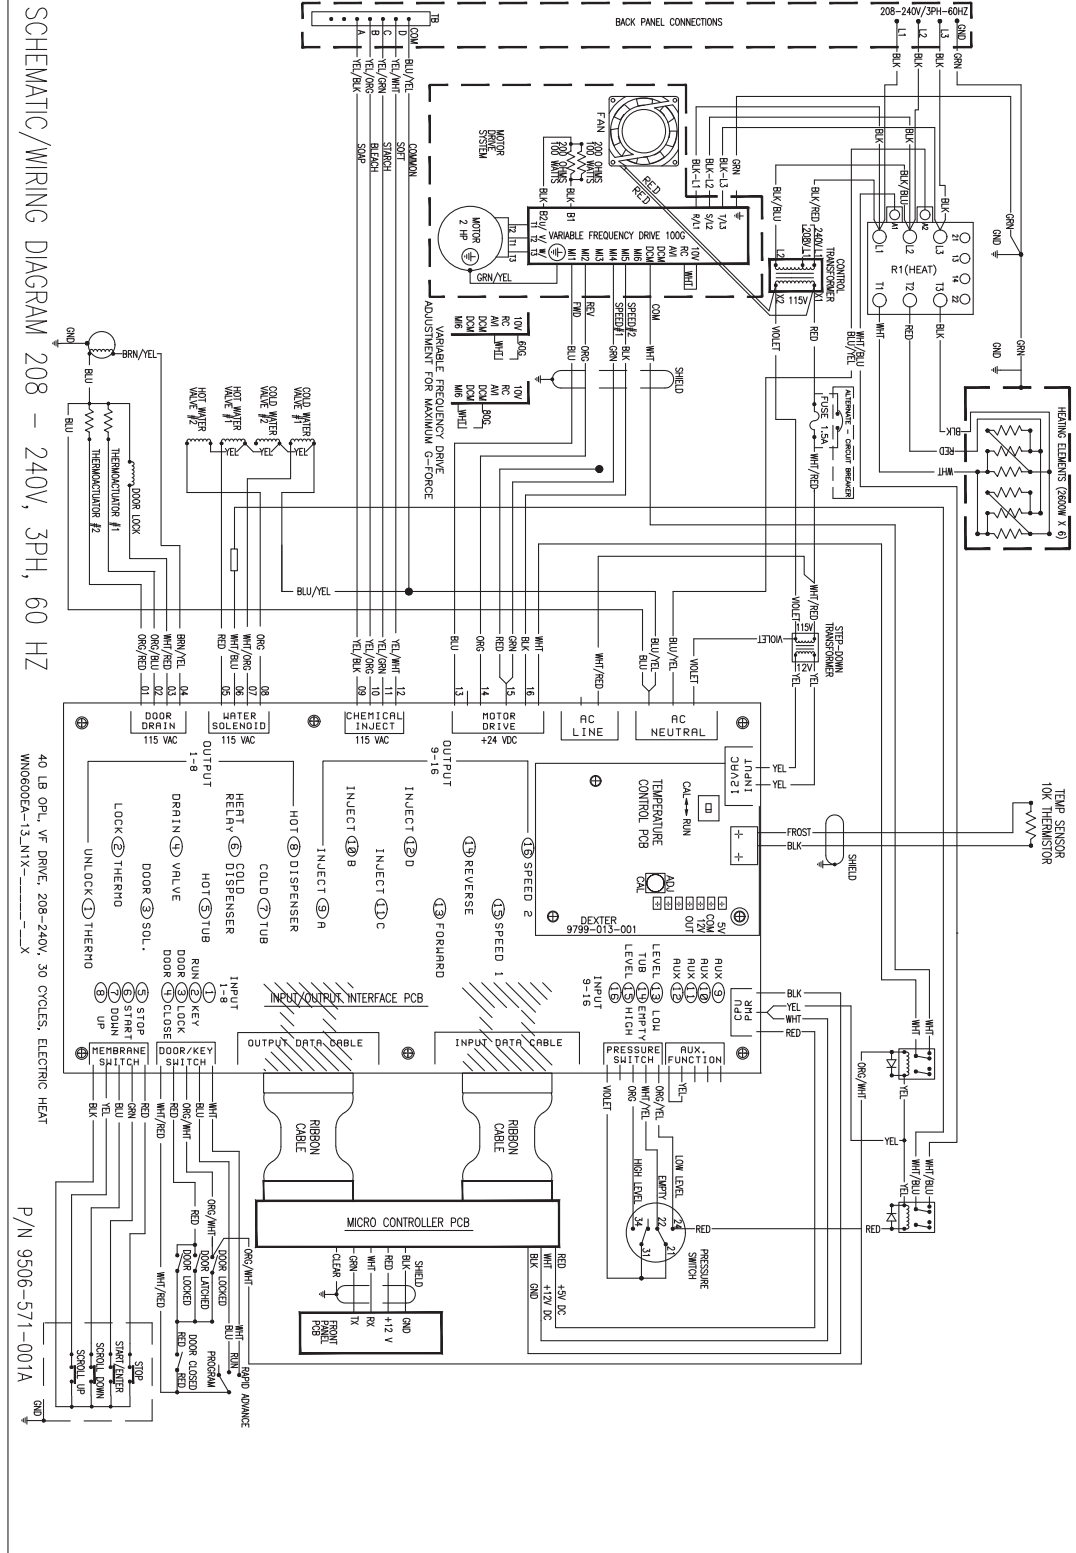

DEXTER[®]
LAUNDRY

WCND-WN Series 30 Cycle OPL Washers
Schematics 60Hz

OPL Maxi Load 40lb Wiring Schematic -12

SCHEMATIC/WIRING DIAGRAM 208 - 240V, 3/1PH, 60 HZ

OPL Maxi Load 40lb Wiring Schematic -13 (Heated)

OPL Mega Load 60lb Wiring Schematic -12

SCHEMATIC/WIRING DIAGRAM 208 - 240V, 3/1PH, 60 HZ

P/N 9506-572-001A
 60 LB OPL, VF DRIVE, 208-240V, 30 CYCLES
 WMO900YA-12.NTX-_____X

OPL Mega Load 60lb Wiring Schematic -13 (Heated)

OPL Magnum Load 80lb Wiring Schematic -12

SCHEMATIC/WIRING DIAGRAM 208 – 240V, 3/1PH, 60 HZ

P/N 9506-575-001A
80 LB OPL V.F. DRIVE: 208-240V, 30 CYCLES
WN1200XA-12.N1X-_____X

OPL Magnum Load 80lb Wiring Schematic -13 (Heated)

OPL 90lb Express Wiring Schematic -12

SCHEMATIC/WIRING DIAGRAM 208 - 240V, 3/1PH, 60 HZ

P/N 9506-577-001A
 90 LB OPL EXPRESS, VF DRIVE, 208-240V, 30 CYCLES
 WNI450XA-12_N1X-_____X