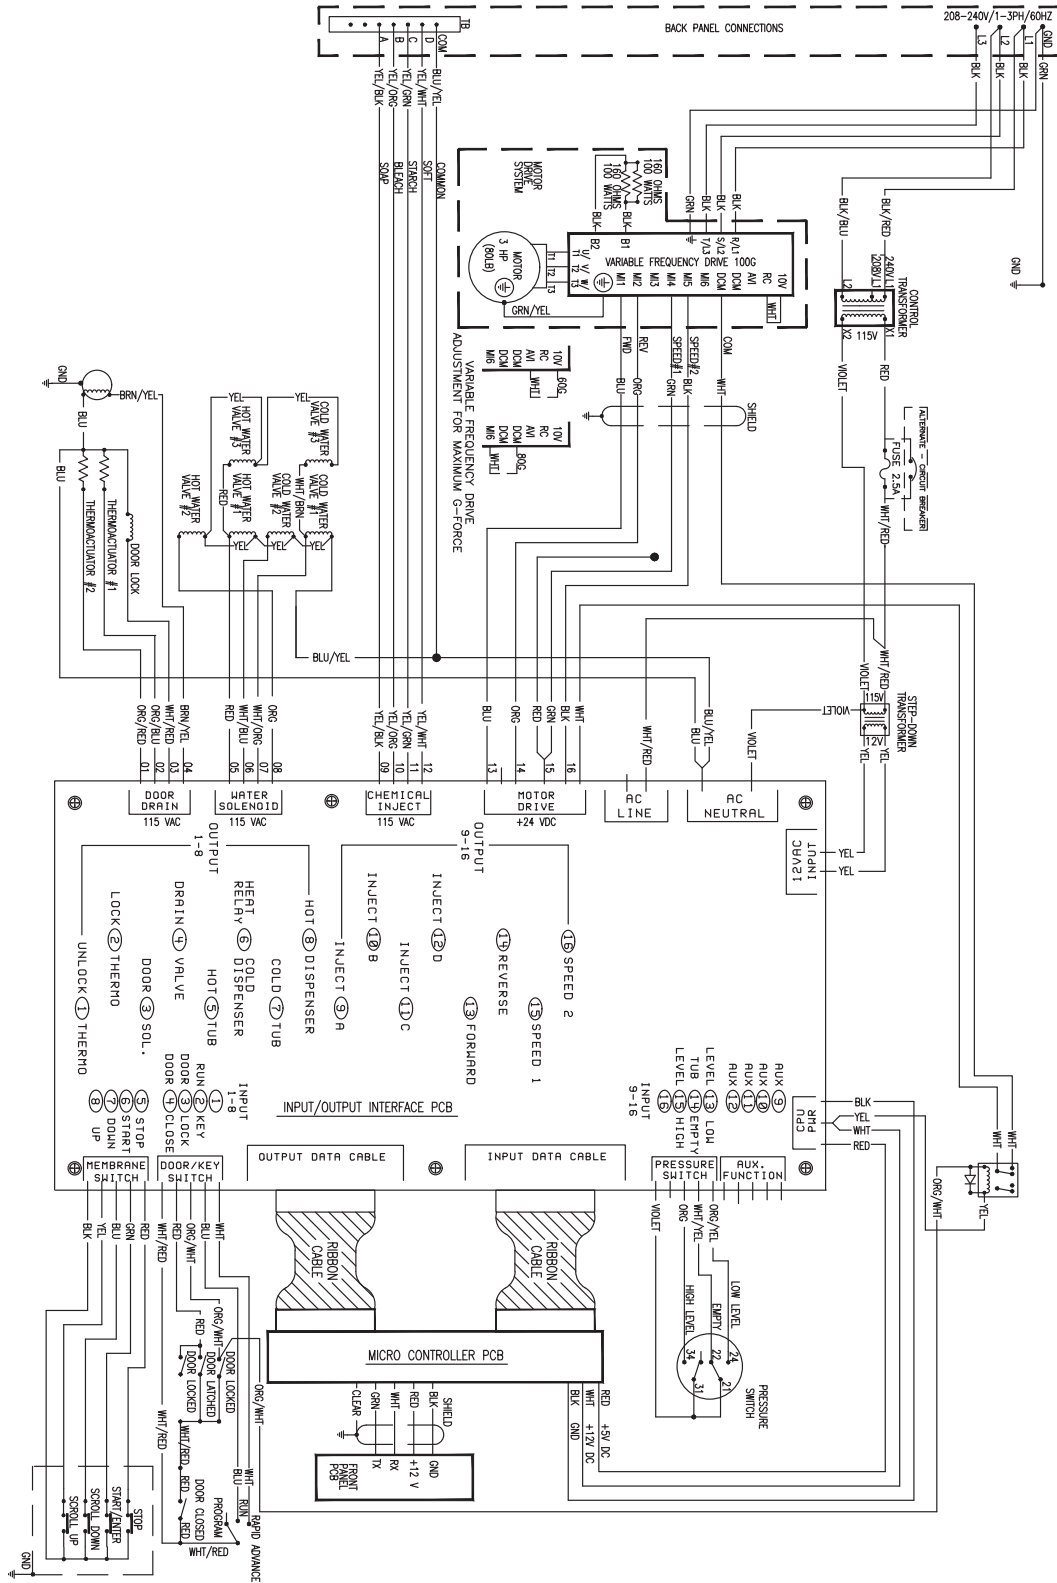

DEXTER[®]
LAUNDRY

WCND-WN Series 30 Cycle OPL Washers
Schematics 60Hz

OPL Maxi Load 40lb Wiring Schematic -12

SCHEMATIC/WIRING DIAGRAM 208 - 240V, 3/1PH, 60 HZ

OPL Maxi Load 40lb Wiring Schematic -13 (Heated)

OPL Mega Load 60lb Wiring Schematic -12

SCHEMATIC/WIRING DIAGRAM 208 - 240V, 3/1PH, 60 HZ

P/N 9506-572-001A
 60 LB OPL, VF DRIVE, 208-240V, 30 CYCLES
 WMO900YA-12.NTX-_____X

OPL Mega Load 60lb Wiring Schematic -13 (Heated)

OPL Magnum Load 80lb Wiring Schematic -12

SCHEMATIC/WIRING DIAGRAM 208 – 240V, 3/1PH, 60 HZ

P/N 9506-575-001A
80 LB OPL V.F. DRIVE: 208-240V, 30 CYCLES
WN1200XA-12.N1X-_____X

OPL Magnum Load 80lb Wiring Schematic -13 (Heated)

OPL 90lb Express Wiring Schematic -12

SCHEMATIC/WIRING DIAGRAM 208 - 240V, 3/1PH, 60 HZ

P/N 9506-577-001A
 90 LB OPL EXPRESS, VF DRIVE, 208-240V, 30 CYCLES
 WNI450XA-12_N1X-_____X