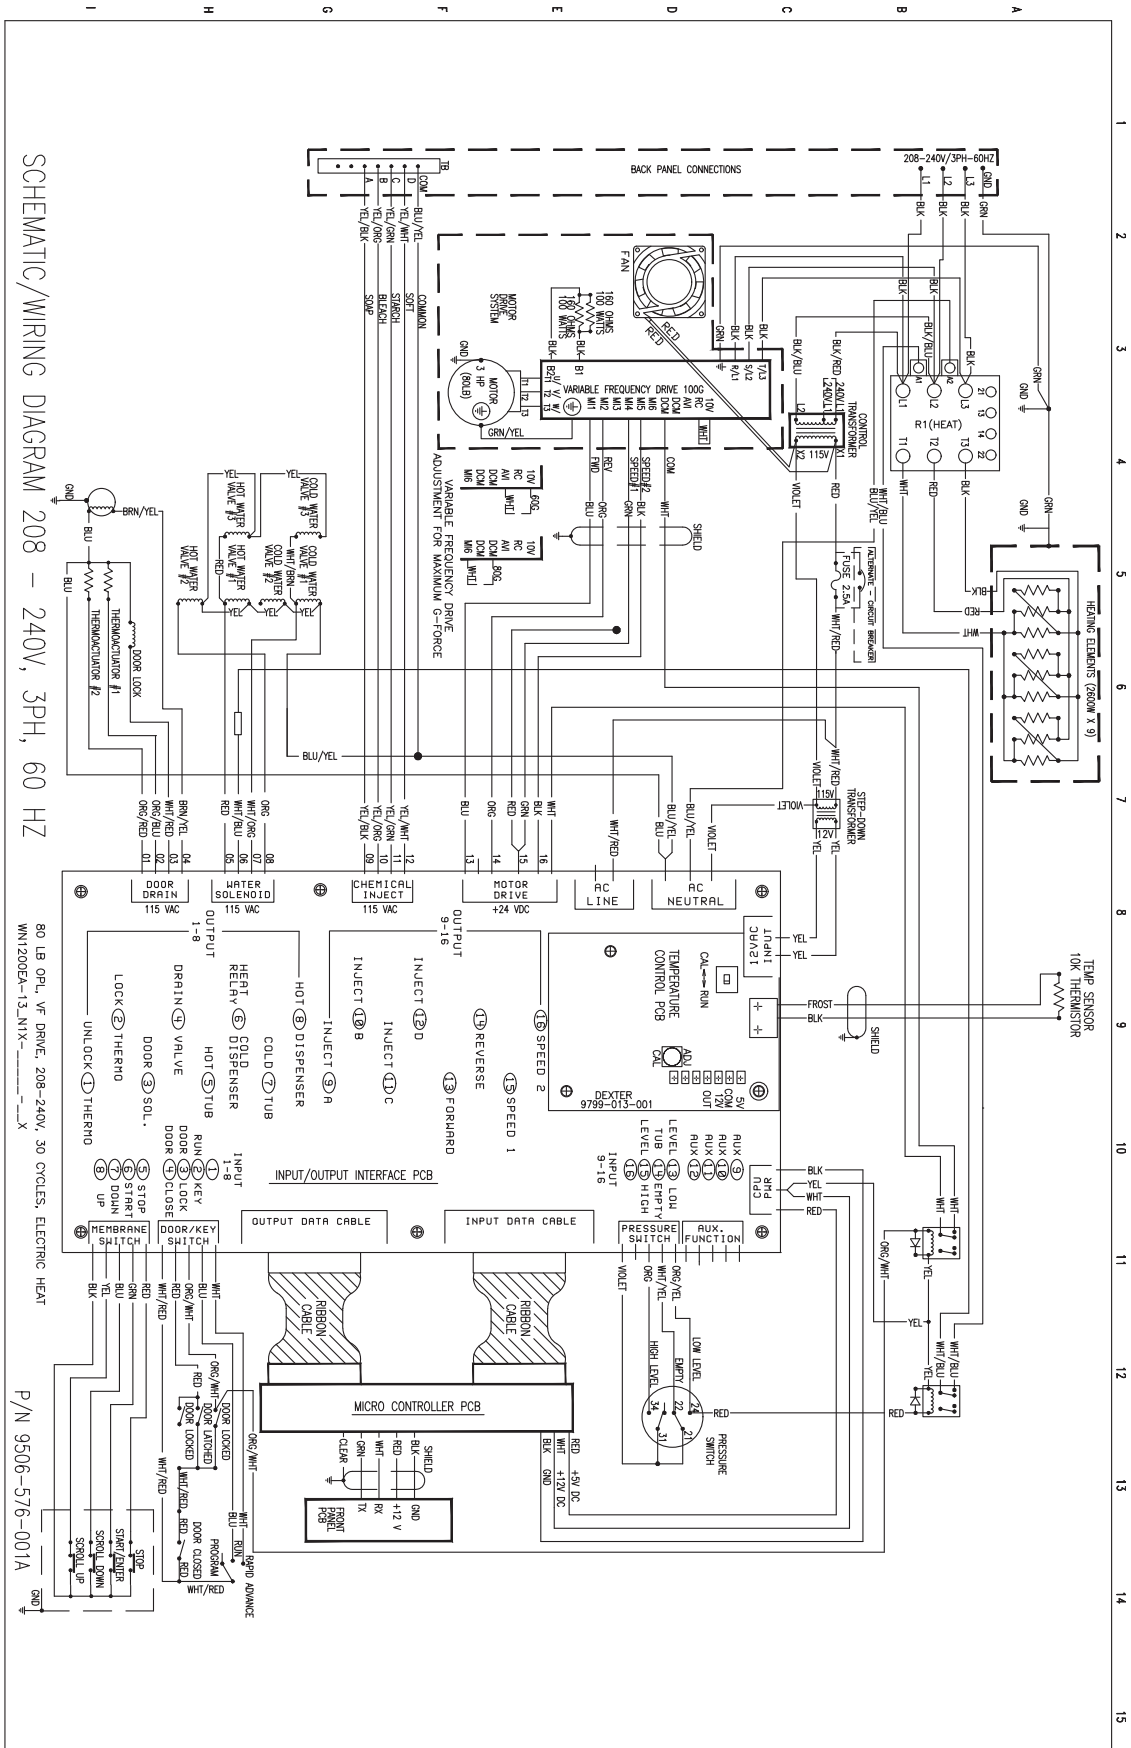

DEXTER[®]
LAUNDRY

WCND-WN Series 30 Cycle OPL Washers
Schematics 60Hz

OPL Maxi Load 40lb Wiring Schematic -12

SCHEMATIC/WIRING DIAGRAM 208 - 240V, 3/1PH, 60 HZ

OPL Maxi Load 40lb Wiring Schematic -13 (Heated)

OPL Mega Load 60lb Wiring Schematic -12

SCHEMATIC/WIRING DIAGRAM 208 - 240V, 3/1PH, 60 HZ

P/N 9506-572-001A
 60 LB OPL, VF DRIVE, 208-240V, 30 CYCLES
 WMO900YA-12.NTX-_____X

OPL Mega Load 60lb Wiring Schematic -13 (Heated)

OPL Magnum Load 80lb Wiring Schematic -12

SCHEMATIC/WIRING DIAGRAM 208 – 240V, 3/1PH, 60 HZ

P/N 9506-575-001A
80 LB OPL V.F. DRIVE: 208-240V, 30 CYCLES
WN1200XA-12.N1X-_____X

OPL Magnum Load 80lb Wiring Schematic -13 (Heated)

OPL 90lb Express Wiring Schematic -12

SCHEMATIC/WIRING DIAGRAM 208 - 240V, 3/1PH, 60 HZ

P/N 9506-577-001A
 90 LB OPL EXPRESS, VF DRIVE, 208-240V, 30 CYCLES
 WNI450XA-12_N1X-_____X