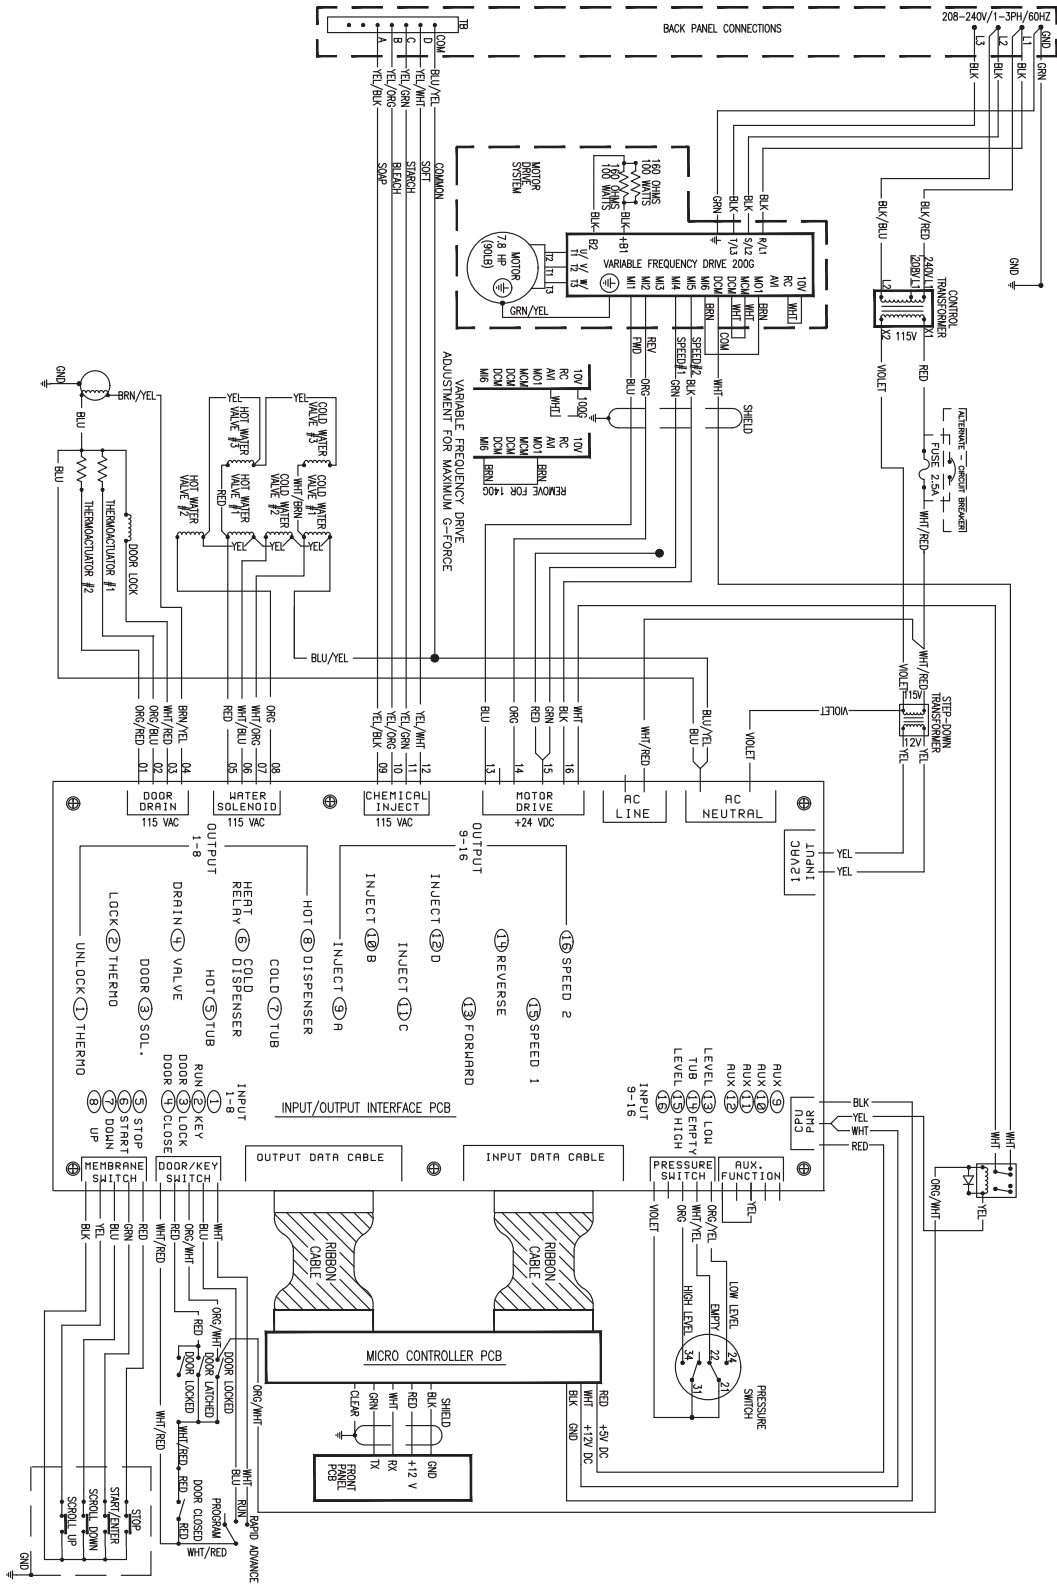

DEXTER[®]
LAUNDRY

WCND-WN Series 30 Cycle OPL Washers
Schematics 60Hz

OPL Maxi Load 40lb Wiring Schematic -12

SCHEMATIC/WIRING DIAGRAM 208 - 240V, 3/1PH, 60 HZ

OPL Maxi Load 40lb Wiring Schematic -13 (Heated)

OPL Mega Load 60lb Wiring Schematic -12

SCHEMATIC/WIRING DIAGRAM 208 - 240V, 3/1PH, 60 HZ

P/N 9506-572-001A
 60 LB OPL, VF DRIVE, 208-240V, 30 CYCLES
 WMO900YA-12.NTX-_____X

OPL Mega Load 60lb Wiring Schematic -13 (Heated)

OPL Magnum Load 80lb Wiring Schematic -12

SCHEMATIC/WIRING DIAGRAM 208 – 240V, 3/1PH, 60 HZ

P/N 9506-575-001A
80 LB OPL V.F. DRIVE: 208-240V, 30 CYCLES
WN1200XA-12.N1X-_____X

OPL Magnum Load 80lb Wiring Schematic -13 (Heated)

OPL 90lb Express Wiring Schematic -12

SCHEMATIC/WIRING DIAGRAM 208 - 240V, 3/1PH, 60 HZ

P/N 9506-577-001A
 90 LB OPL EXPRESS, VF DRIVE, 208-240V, 30 CYCLES
 WNI450XA-12_N1X-_____X