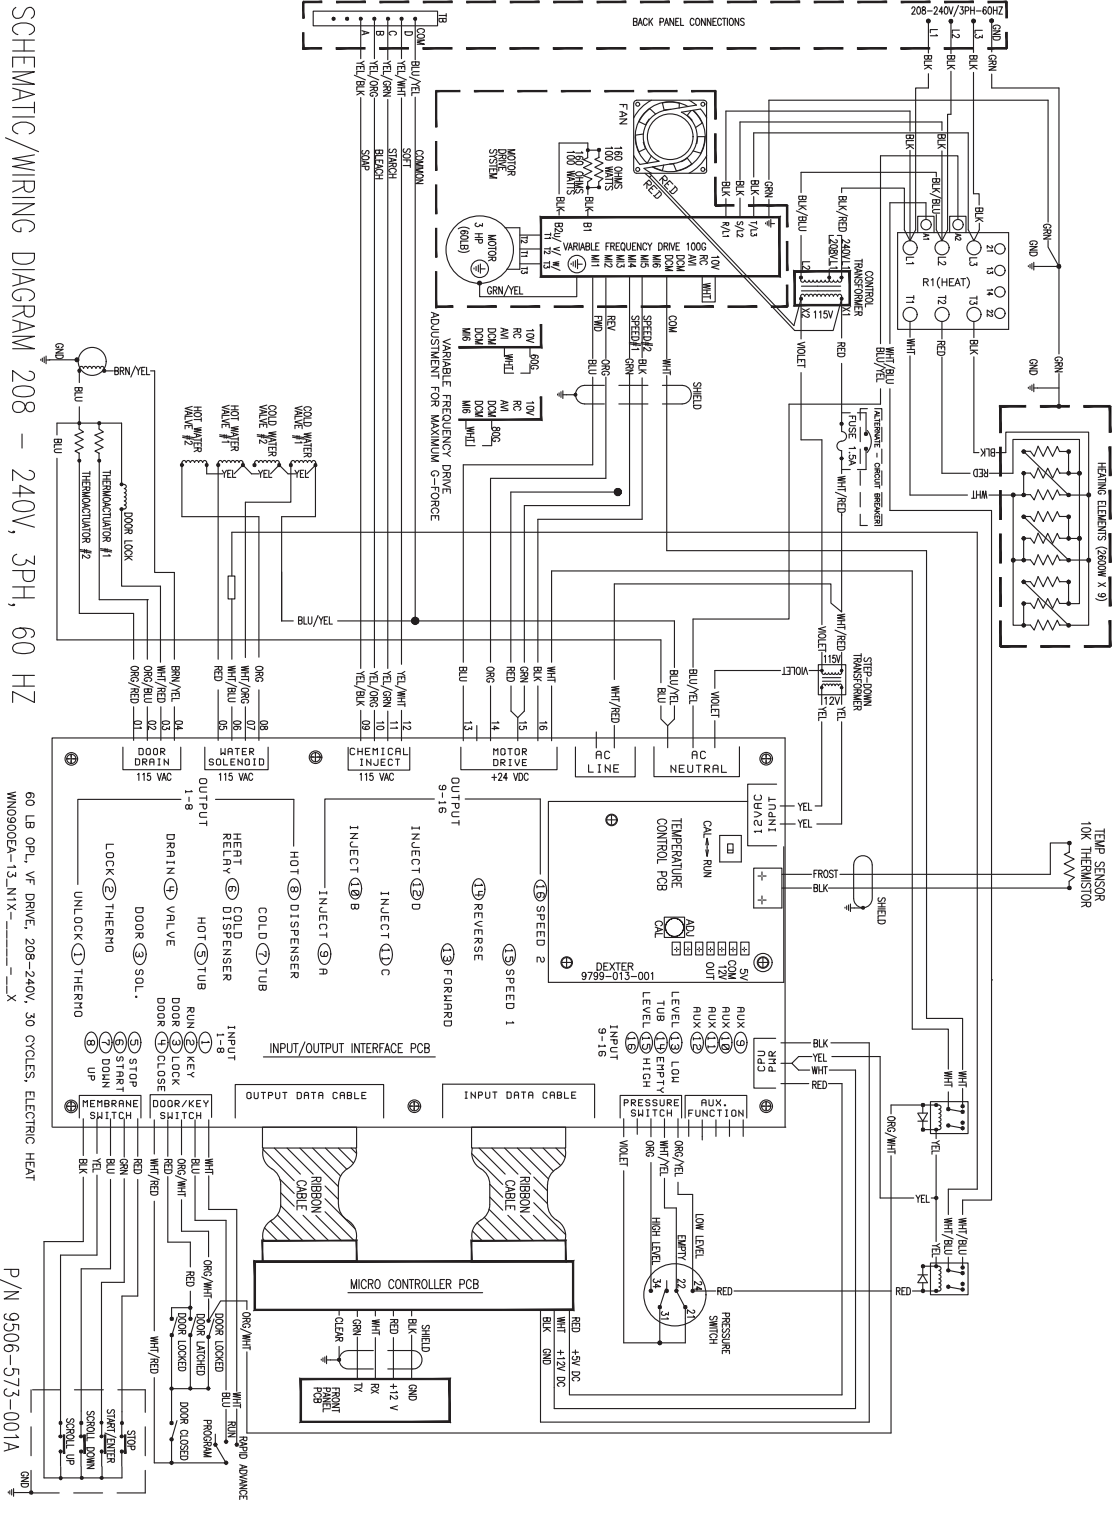

DEXTER[®]
LAUNDRY

WCND-WN Series 30 Cycle OPL Washers
Schematics 60Hz

OPL Maxi Load 40lb Wiring Schematic -12

SCHEMATIC/WIRING DIAGRAM 208 - 240V, 3/1PH, 60 HZ

OPL Maxi Load 40lb Wiring Schematic -13 (Heated)

OPL Mega Load 60lb Wiring Schematic -12

SCHEMATIC/WIRING DIAGRAM 208 - 240V, 3/1PH, 60 HZ

P/N 9506-572-001A
 60 LB OPL, VF DRIVE, 208-240V, 30 CYCLES
 WMO900YA-12.NTX-_____X

OPL Mega Load 60lb Wiring Schematic -13 (Heated)

OPL Magnum Load 80lb Wiring Schematic -12

SCHEMATIC/WIRING DIAGRAM 208 – 240V, 3/1PH, 60 HZ

P/N 9506-575-001A
80 LB OPL V.F. DRIVE: 208-240V, 30 CYCLES
WN1200XA-12.N1X-_____X

OPL Magnum Load 80lb Wiring Schematic -13 (Heated)

OPL 90lb Express Wiring Schematic -12

SCHEMATIC/WIRING DIAGRAM 208 - 240V, 3/1PH, 60 HZ

P/N 9506-577-001A
 90 LB OPL EXPRESS, VF DRIVE, 208-240V, 30 CYCLES
 WNI450XA-12_N1X-_____X