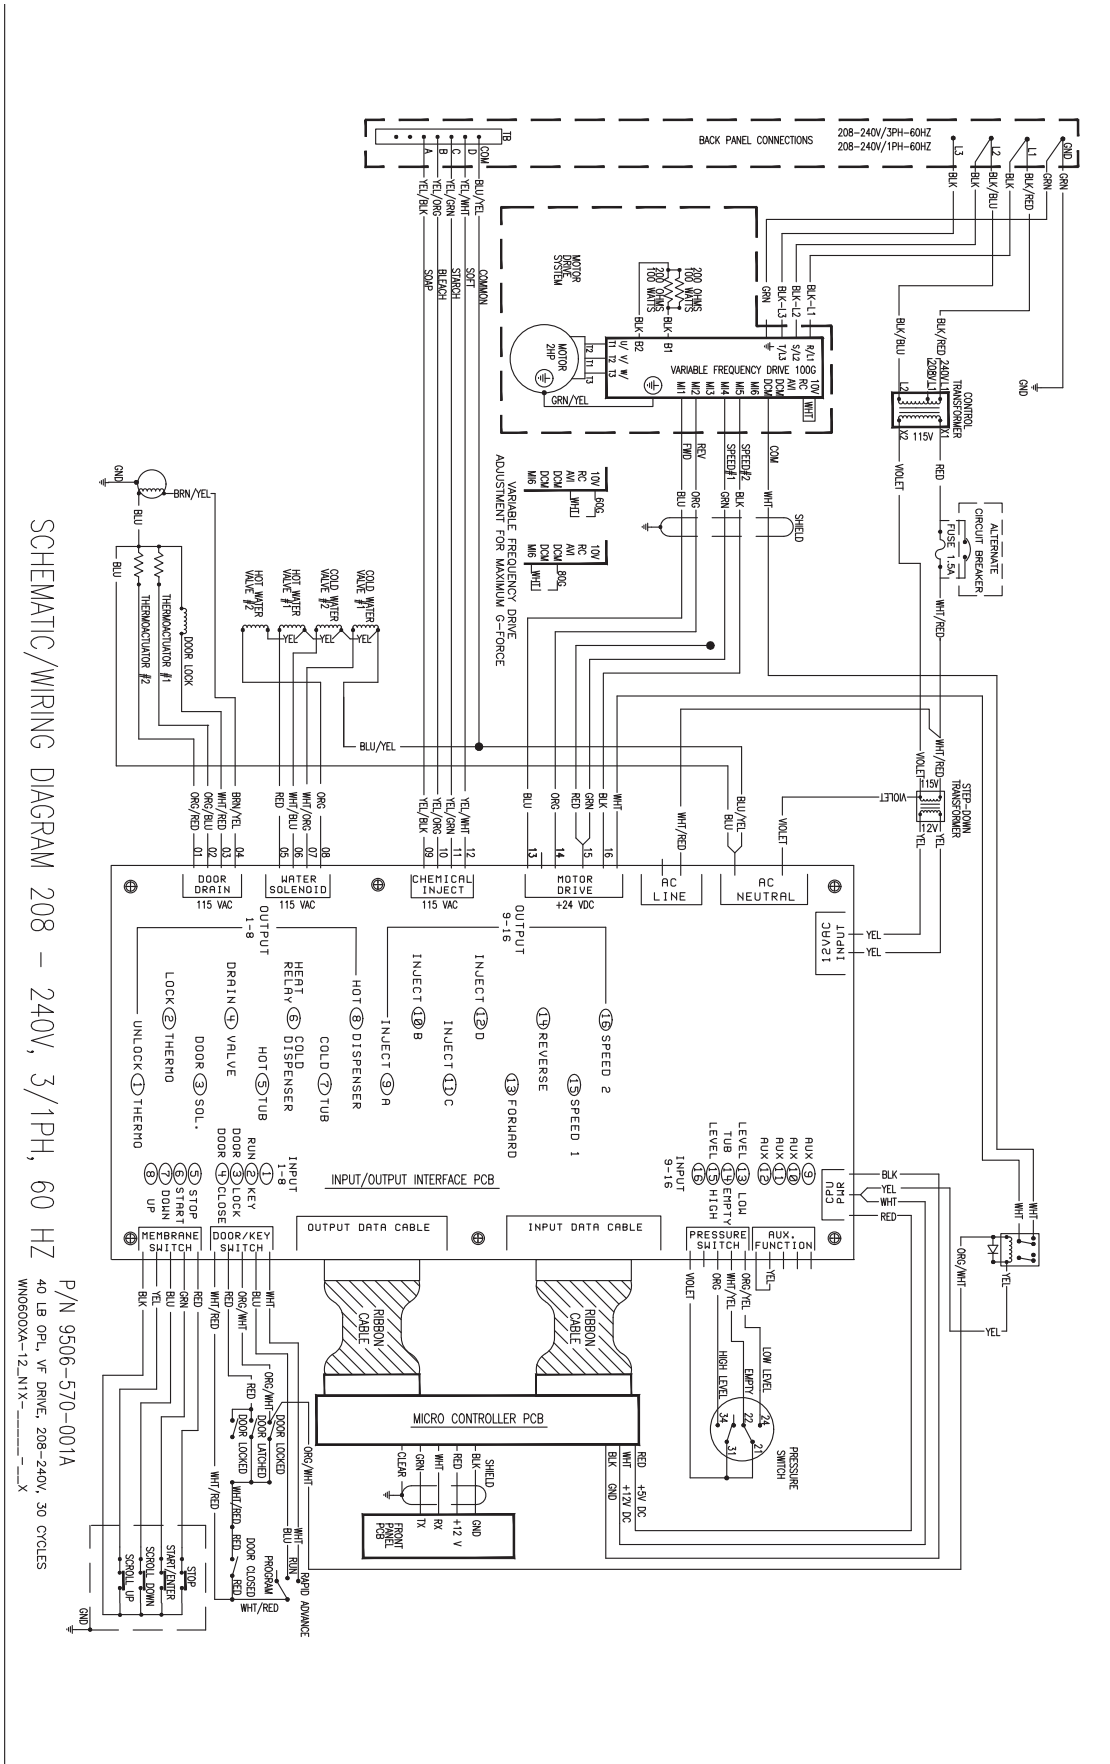

DEXTER[®]
LAUNDRY

WCND-WN Series 30 Cycle OPL Washers
Schematics 60Hz

OPL Maxi Load 40lb Wiring Schematic -12

SCHEMATIC/WIRING DIAGRAM 208 - 240V, 3/1PH, 60 HZ

OPL Maxi Load 40lb Wiring Schematic -13 (Heated)

OPL Mega Load 60lb Wiring Schematic -12

SCHEMATIC/WIRING DIAGRAM 208 - 240V, 3/1PH, 60 HZ

P/N 9506-572-001A
 60 LB OPL, VF DRIVE, 208-240V, 30 CYCLES
 WMO900YA-12.NTX-_____X

OPL Mega Load 60lb Wiring Schematic -13 (Heated)

OPL Magnum Load 80lb Wiring Schematic -12

SCHEMATIC/WIRING DIAGRAM 208 – 240V, 3/1PH, 60 HZ

P/N 9506-575-001A
80 LB OPL V.F. DRIVE: 208-240V, 30 CYCLES
WN1200XA-12.N1X-_____X

OPL Magnum Load 80lb Wiring Schematic -13 (Heated)

OPL 90lb Express Wiring Schematic -12

SCHEMATIC/WIRING DIAGRAM 208 - 240V, 3/1PH, 60 HZ

P/N 9506-577-001A
 90 LB OPL EXPRESS, VF DRIVE, 208-240V, 30 CYCLES
 WNI450XA-12_N1X-_____X