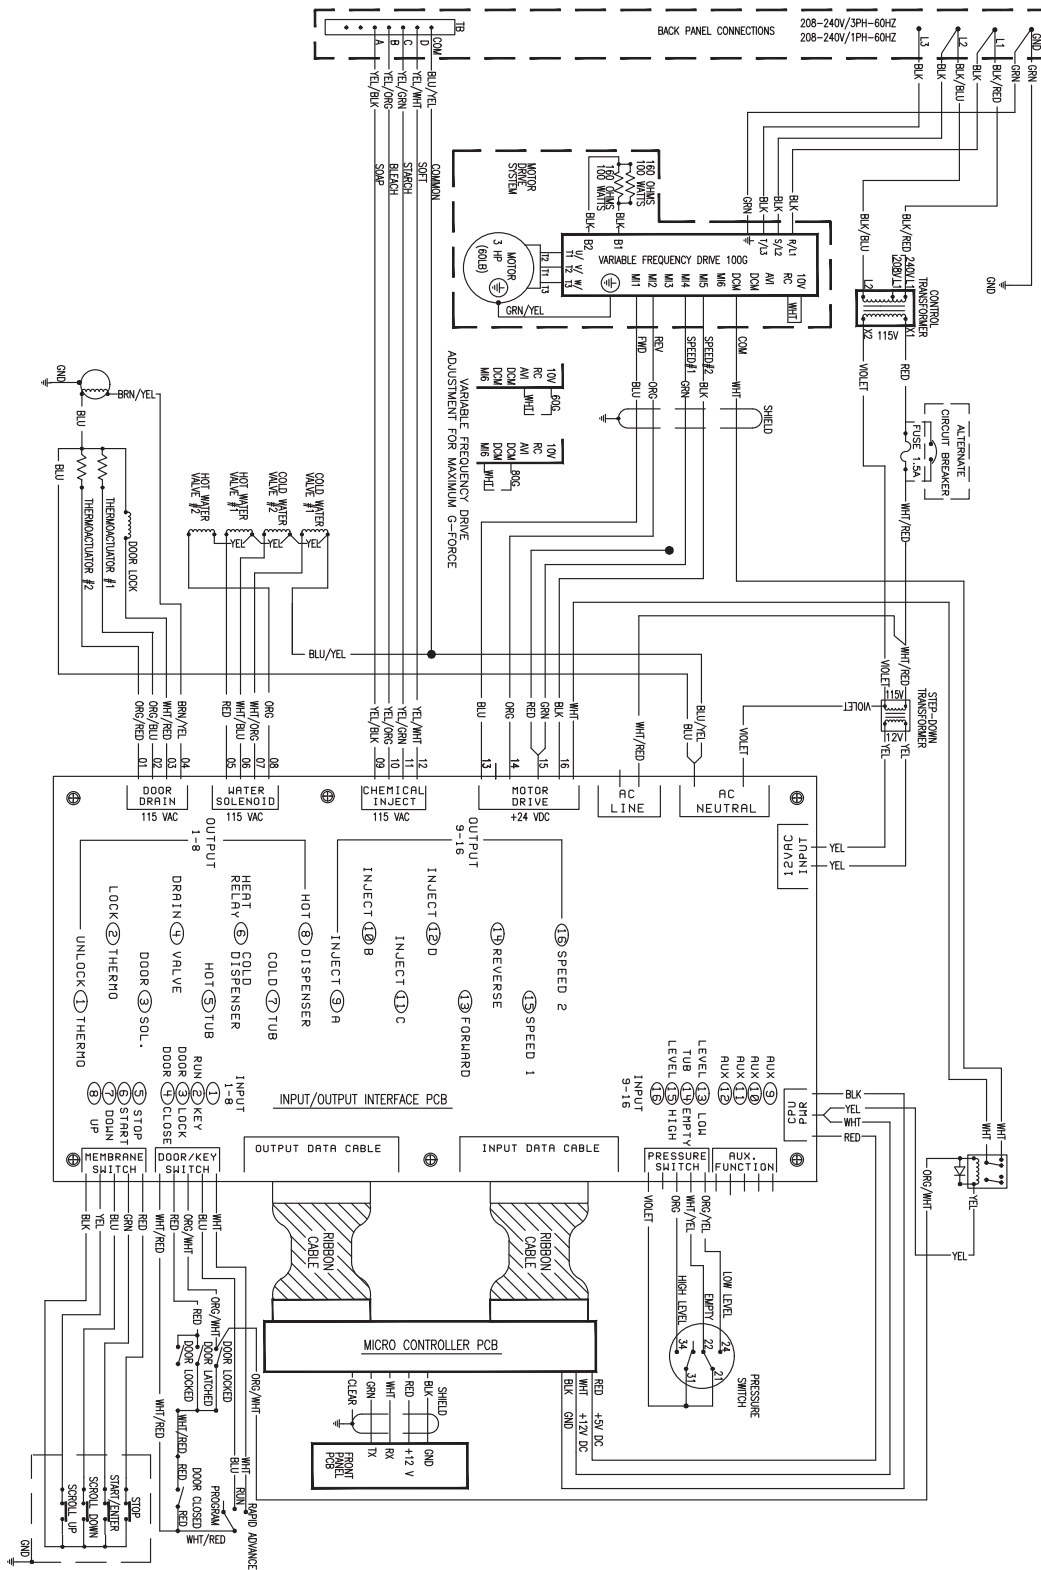

DEXTER[®]
LAUNDRY

WCND-WN Series 30 Cycle OPL Washers
Schematics 60Hz

OPL Maxi Load 40lb Wiring Schematic -12

SCHEMATIC/WIRING DIAGRAM 208 - 240V, 3/1PH, 60 HZ

OPL Maxi Load 40lb Wiring Schematic -13 (Heated)

OPL Mega Load 60lb Wiring Schematic -12

SCHEMATIC/WIRING DIAGRAM 208 - 240V, 3/1PH, 60 HZ

P/N 9506-572-001A
 60 LB OPL, VF DRIVE, 208-240V, 30 CYCLES
 WMO900YA-12.NTX-_____X

OPL Mega Load 60lb Wiring Schematic -13 (Heated)

OPL Magnum Load 80lb Wiring Schematic -12

SCHEMATIC/WIRING DIAGRAM 208 – 240V, 3/1PH, 60 HZ

P/N 9506-575-001A
80 LB OPL V.F. DRIVE: 208-240V, 30 CYCLES
WN1200XA-12.N1X-_____X

OPL Magnum Load 80lb Wiring Schematic -13 (Heated)

OPL 90lb Express Wiring Schematic -12

SCHEMATIC/WIRING DIAGRAM 208 - 240V, 3/1PH, 60 HZ

P/N 9506-577-001A
 90 LB OPL EXPRESS, VF DRIVE, 208-240V, 30 CYCLES
 WNI450XA-12_N1X-_____X