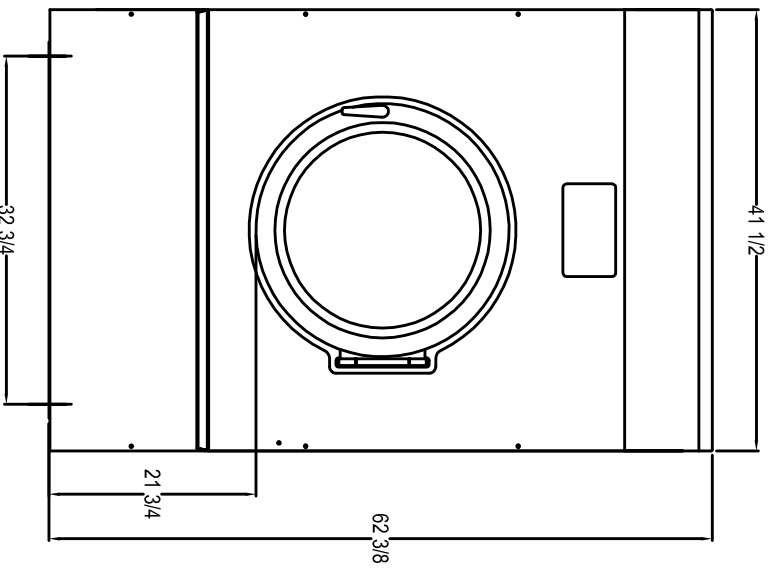

T1450 INDUSTRIAL WASHER MOUNTING DIMENSIONS

FRONT

SIDE

BACK