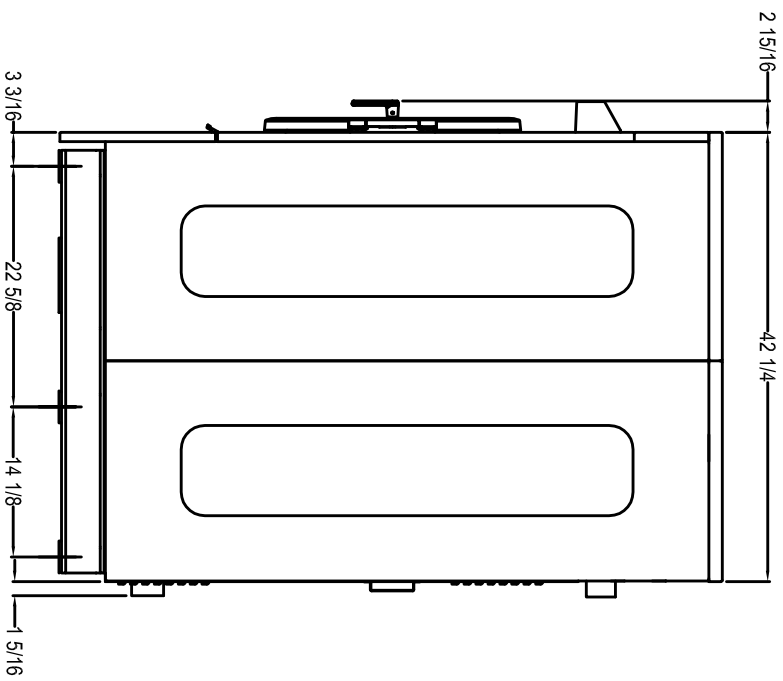

T1450 INDUSTRIAL WASHER MOUNTING DIMENSIONS

FRONT

SIDE

BACK