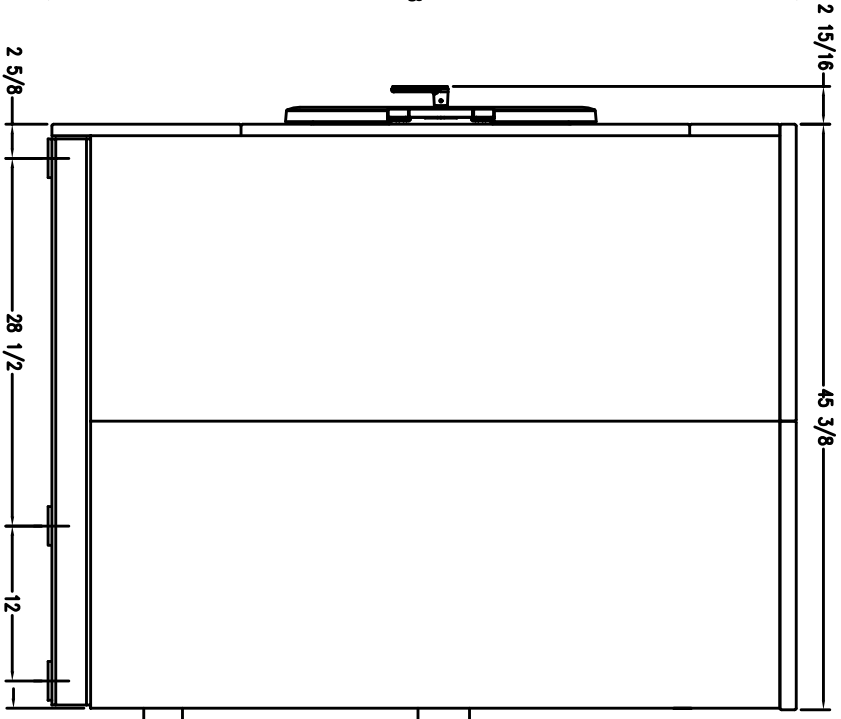

# T1200 INDUSTRIAL WASHER MOUNTING DIMENSIONS

FRONT

SIDE

BACK