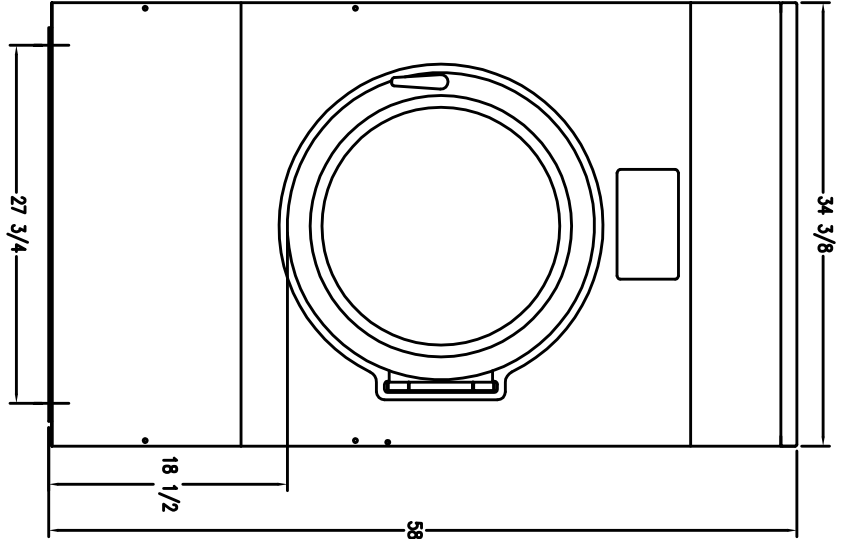

# T1200 INDUSTRIAL WASHER MOUNTING DIMENSIONS

FRONT

SIDE

BACK