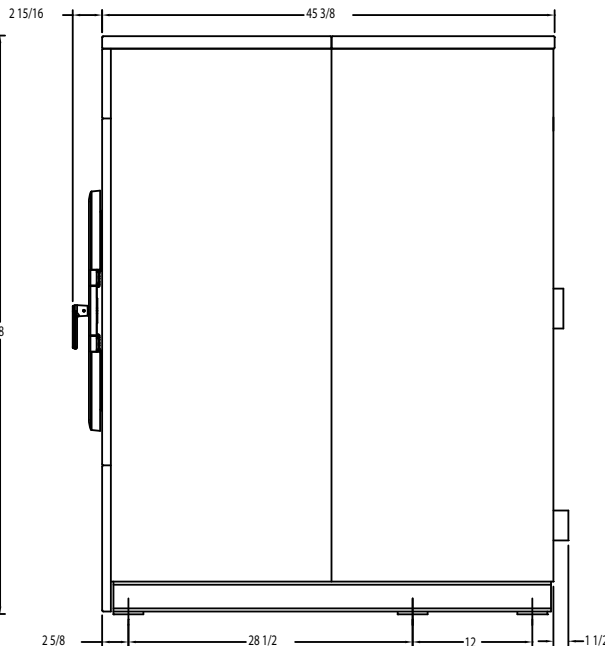

Dexter T-1200 OPL Washer Mounting Dimensions

FRONT

SIDE

BACK

Dexter Laundry, Inc.
2211 W. Grimes, Fairfield, Iowa 52556
www.dexterlaundry.com
1-800-524-2954

© Rev. 3. 2/2013, Dexter Laundry, Inc.

Dexter reserves the right to change specifications without notice.