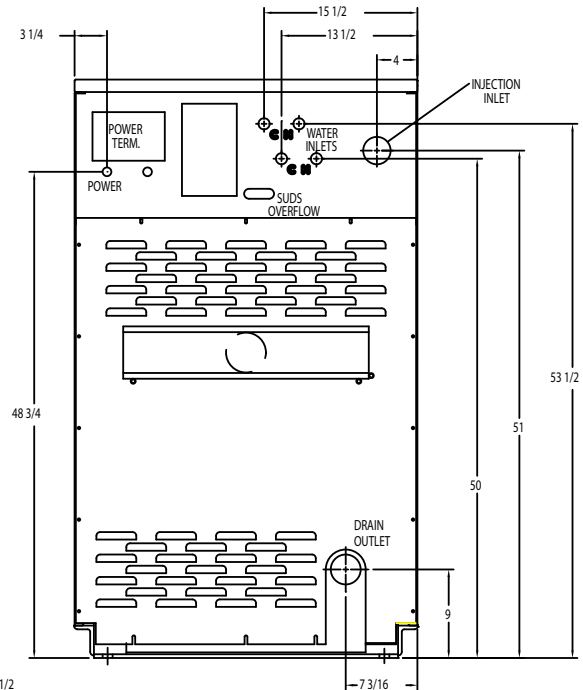

Dexter T-1200 OPL Washer Mounting Dimensions

FRONT

SIDE

BACK

Dexter Laundry, Inc.
2211 W. Grimes, Fairfield, Iowa 52556
www.dexterlaundry.com
1-800-524-2954

© Rev. 3. 2/2013, Dexter Laundry, Inc.

Dexter reserves the right to change specifications without notice.