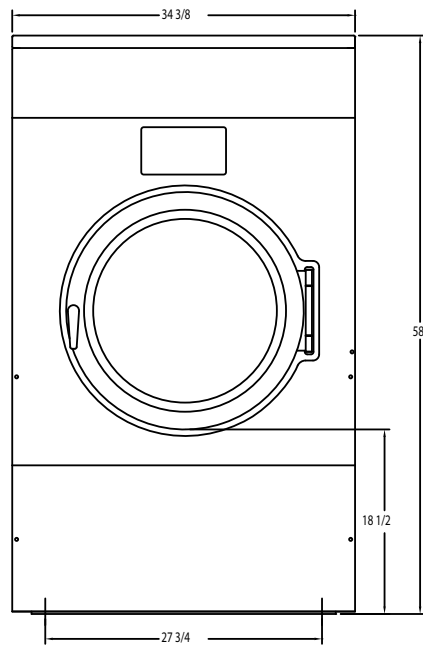

Dexter T-1200 OPL Washer Mounting Dimensions

FRONT

SIDE

BACK

Dexter Laundry, Inc.
2211 W. Grimes, Fairfield, Iowa 52556
www.dexterlaundry.com
1-800-524-2954

© Rev. 3. 2/2013, Dexter Laundry, Inc.

Dexter reserves the right to change specifications without notice.