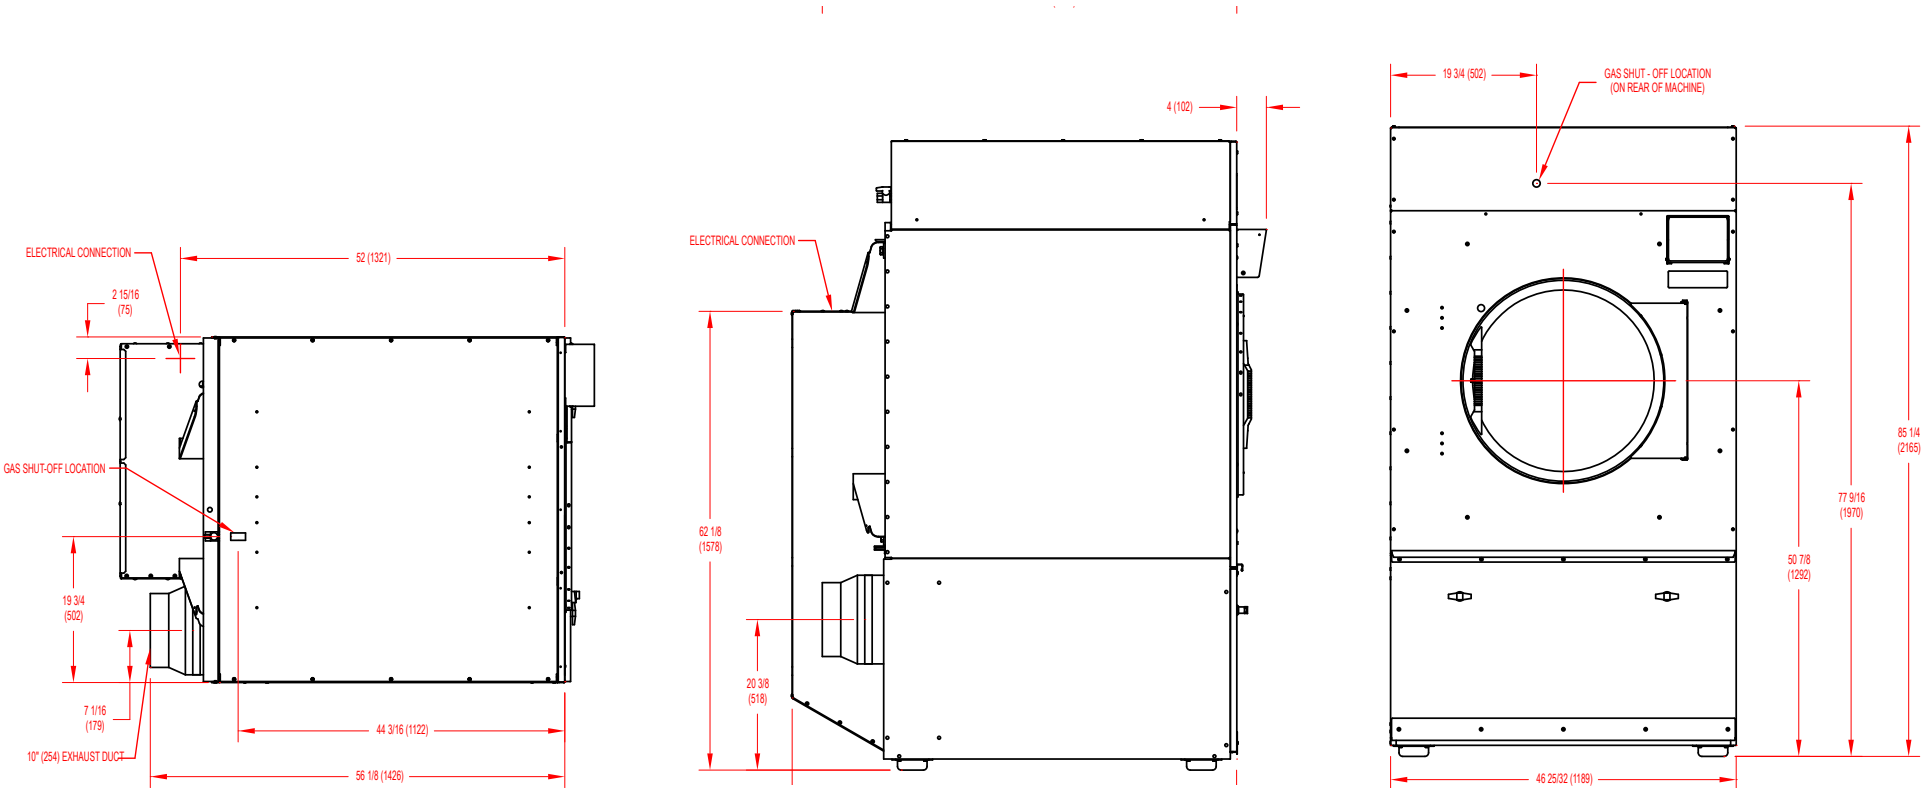

Dexter T-120 OPL Dryer Mounting Dimensions

Dexter Laundry, Inc.
 2211 W. Grimes, Fairfield, Iowa 52556
 www.dexterlaundry.com
 1-800-524-2954

© Rev. 3. 2/2013, Dexter Laundry, Inc.
 Dexter reserves the right to change specifications without notice.