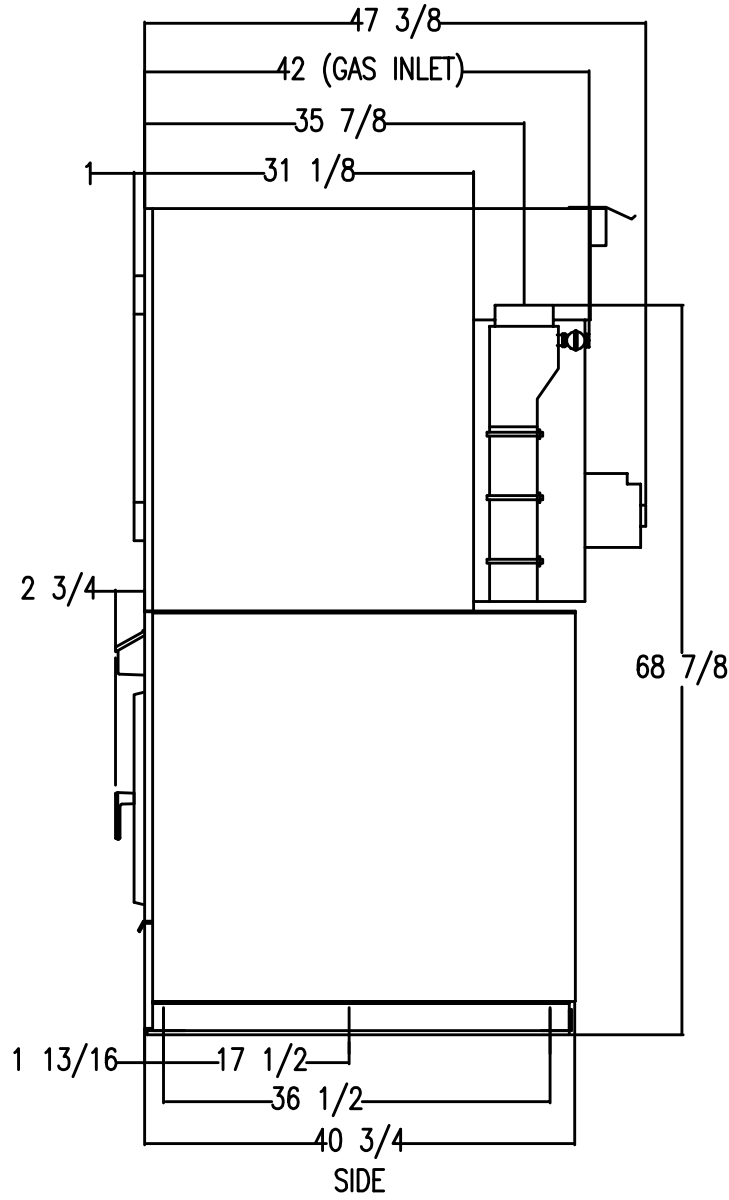

FRONT

SIDE

REAR

INDUSTRIAL
STACK WASHER/DRYER
MOUNTING DIMENSIONS