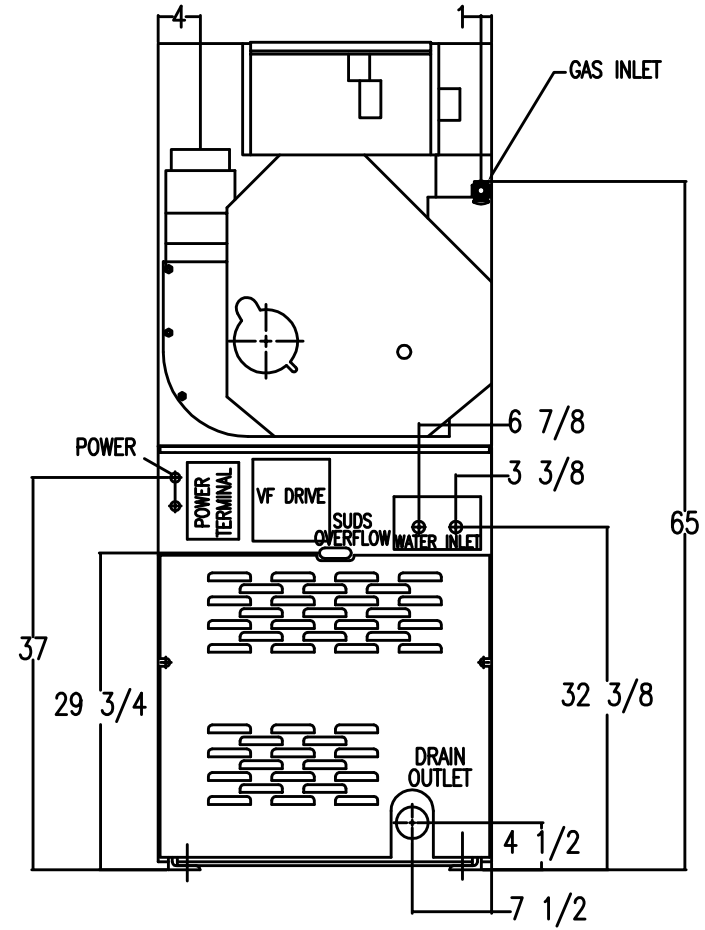

FRONT

SIDE

REAR

INDUSTRIAL
STACK WASHER/DRYER
MOUNTING DIMENSIONS