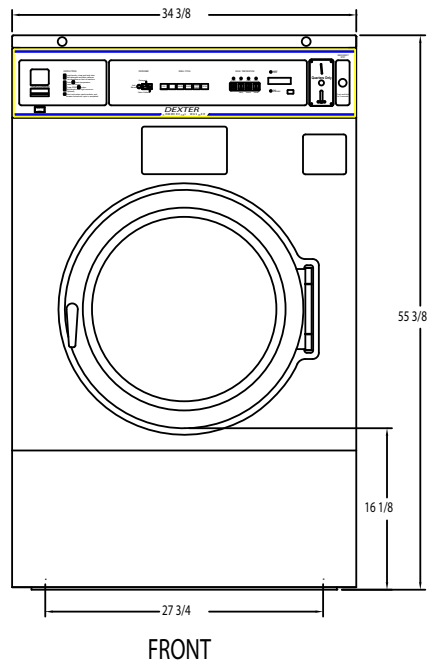

Dexter T-950 Coin Washer Mounting Dimensions

Dexter Laundry, Inc.
 2211 W. Grimes, Fairfield, Iowa 52556
 www.dexterlaundry.com
 1-800-524-2954

© Rev. 3. 2/2013, Dexter Laundry, Inc.

Dexter reserves the right to change specifications without notice.