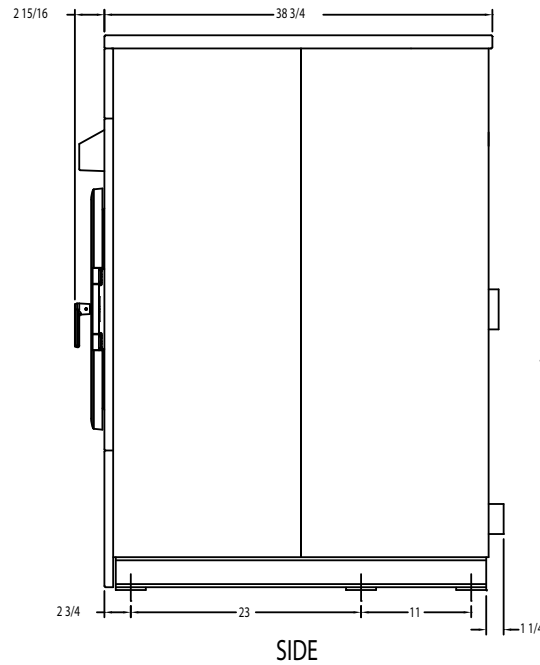

Dexter T-950 Coin Washer Mounting Dimensions

Dexter Laundry, Inc.
 2211 W. Grimes, Fairfield, Iowa 52556
 www.dexterlaundry.com
 1-800-524-2954

© Rev. 3. 2/2013, Dexter Laundry, Inc.

Dexter reserves the right to change specifications without notice.