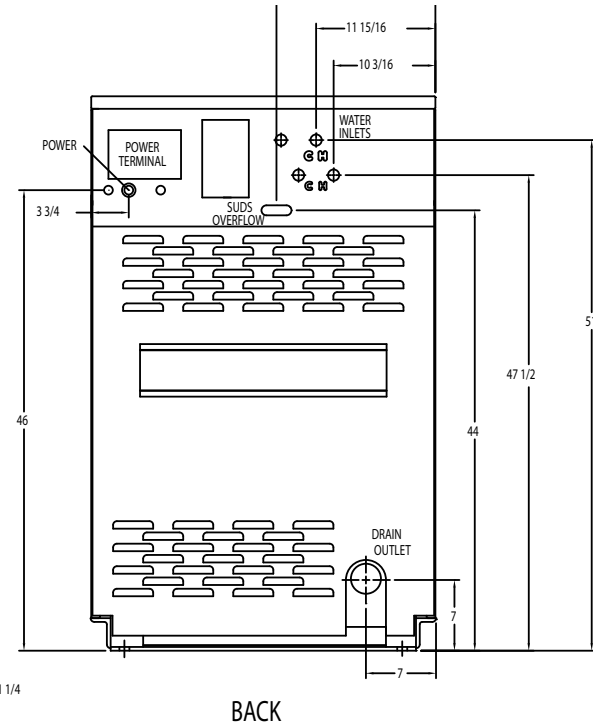

Dexter T-950 Coin Washer Mounting Dimensions

Dexter Laundry, Inc.
 2211 W. Grimes, Fairfield, Iowa 52556
 www.dexterlaundry.com
 1-800-524-2954

© Rev. 3. 2/2013, Dexter Laundry, Inc.

Dexter reserves the right to change specifications without notice.