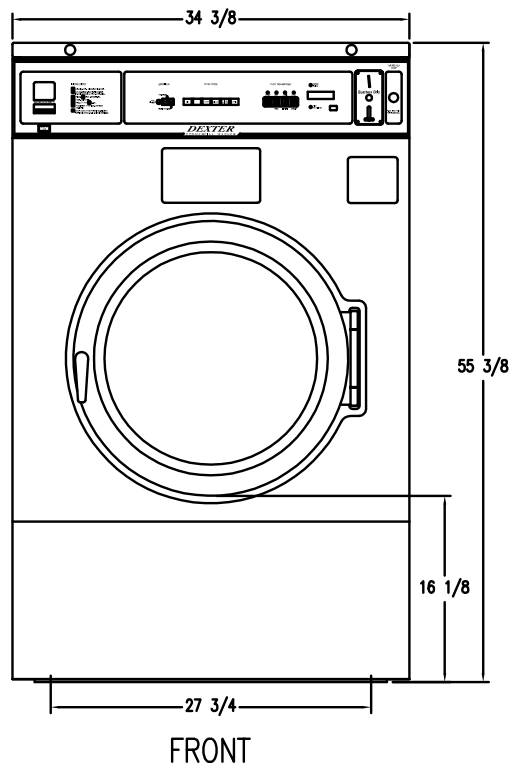

Dexter T-900 Coin Washer Mounting Dimensions

Dexter Laundry, Inc.
2211 W. Grimes, Fairfield, Iowa 52556
www.dexter.com
1-800-524-2954

© Rev. 4. 8/2013, Dexter Laundry, Inc.

Dexter reserves the right to change specifications without notice.