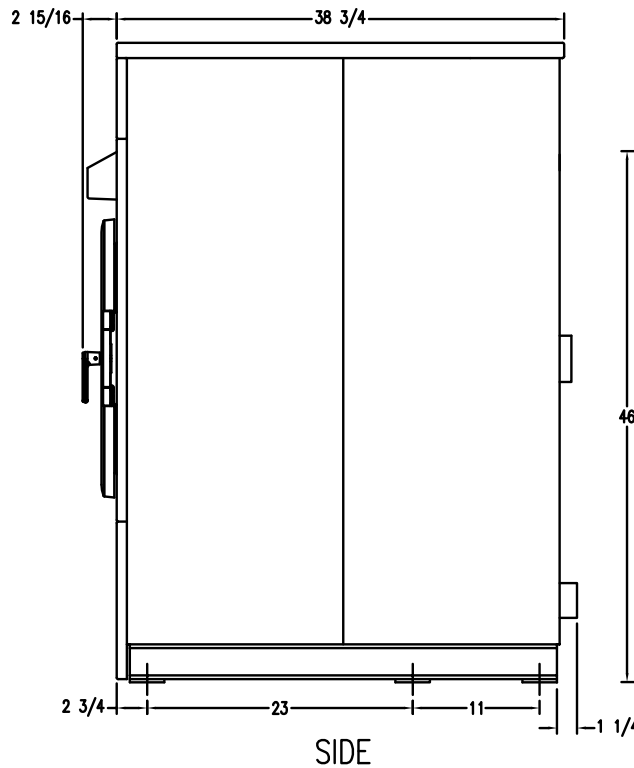

Dexter T-900 Coin Washer Mounting Dimensions

Dexter Laundry, Inc.
2211 W. Grimes, Fairfield, Iowa 52556
www.dexter.com
1-800-524-2954

© Rev. 4. 8/2013, Dexter Laundry, Inc.

Dexter reserves the right to change specifications without notice.