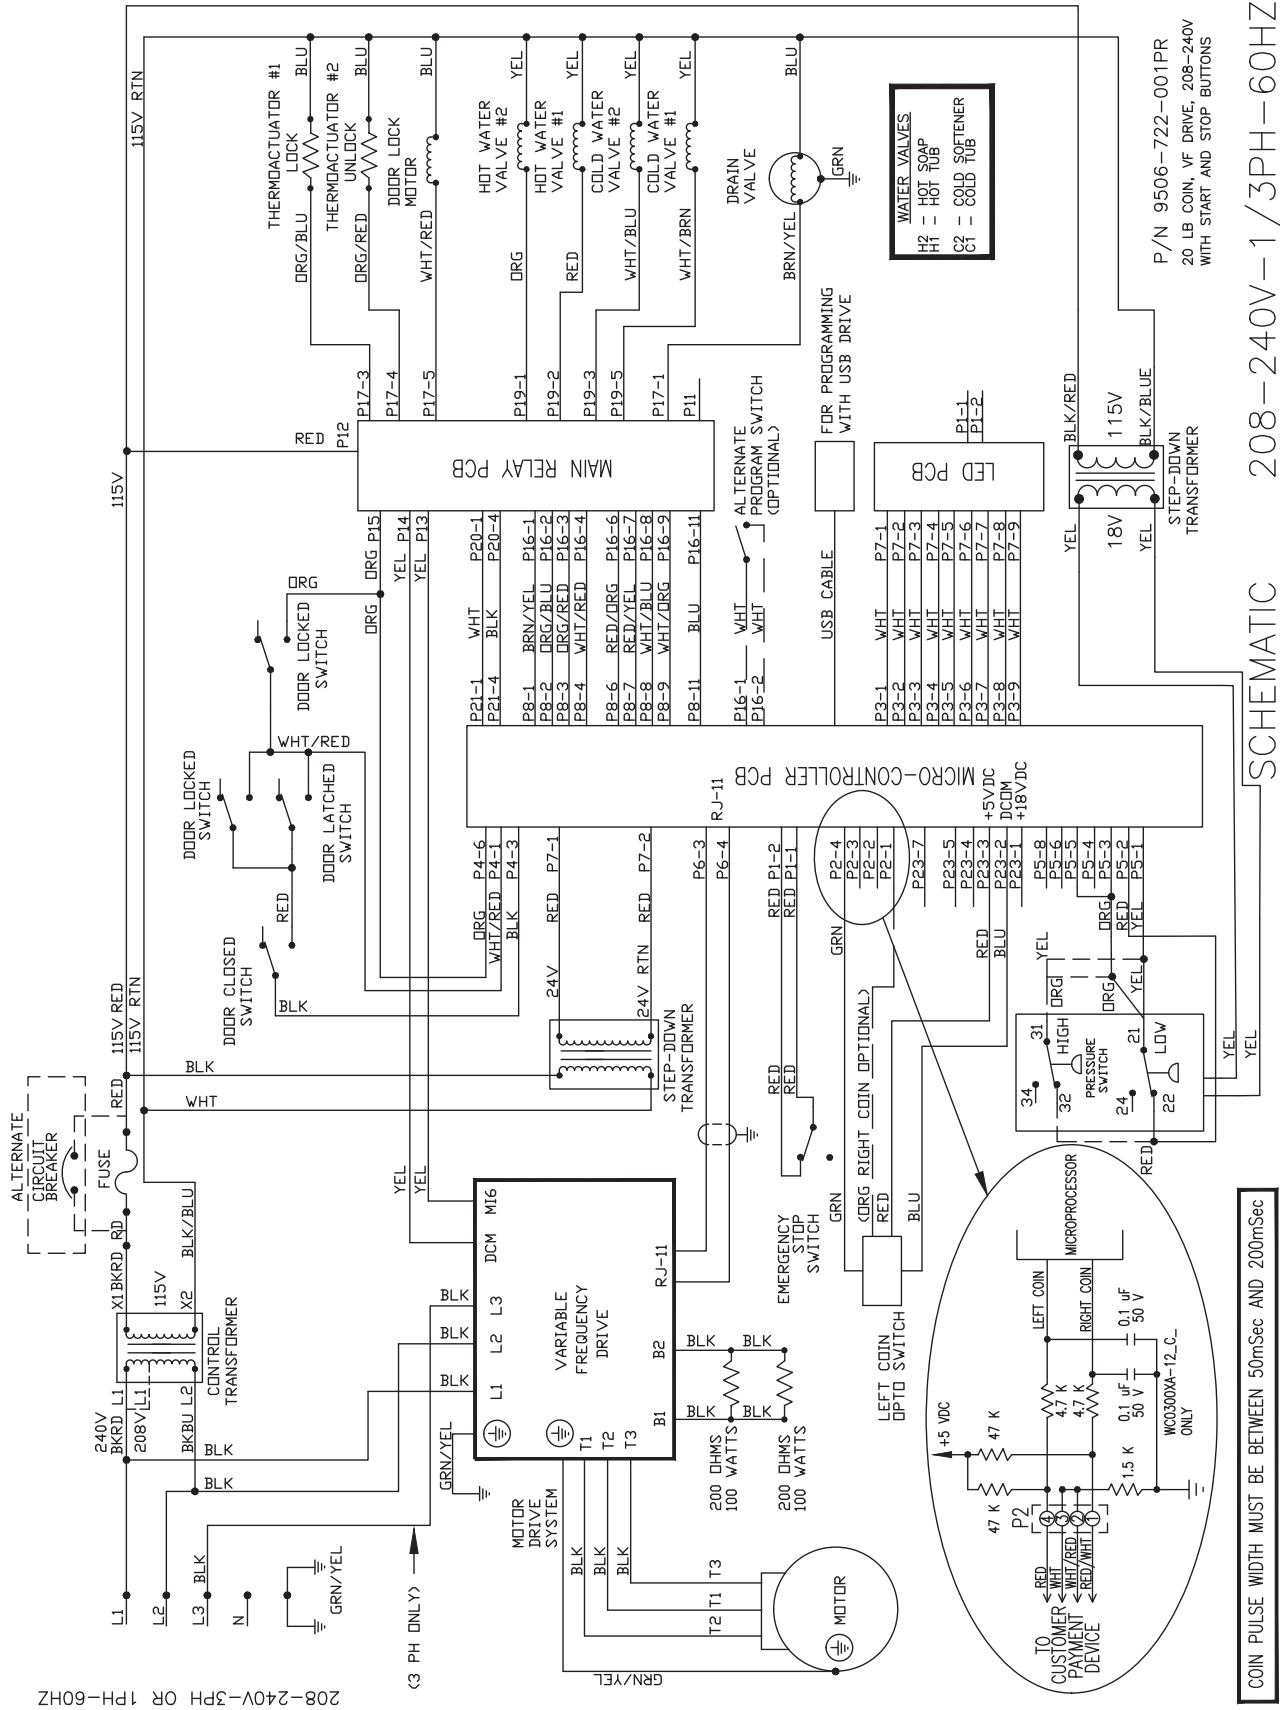

# T-300 WC0300XA-12 208-240VAC Wiring Diagram

INFORMATIVE 6102-018-196A  
WIRING DIAGRAM 208-240V-1/3PH-60HZ

P/N 9506-722-001PR  
20 LB COIN, V F DRIVE, 208-240V  
WITH START AND STOP BUTTONS

# T-300 WC0300XA-12 208-240VAC Wiring Schematic

# T-350 WC0350XA-12 208-240VAC Wiring Diagram

# T-400 WC0400XA-12 208-240VAC Wiring Schematic

208-240V-3PH OR 1PH-60HZ

(3 PH ONLY)

COIN PULSE WIDTH MUST BE BETWEEN 50mSec AND 200mSec

SCHEMATIC 208-240V-1/3PH-60HZ

P/N 9506-726-001PR  
30 LB COIN VF DRIVE, 208-240V  
WITH START AND STOP BUTTONS