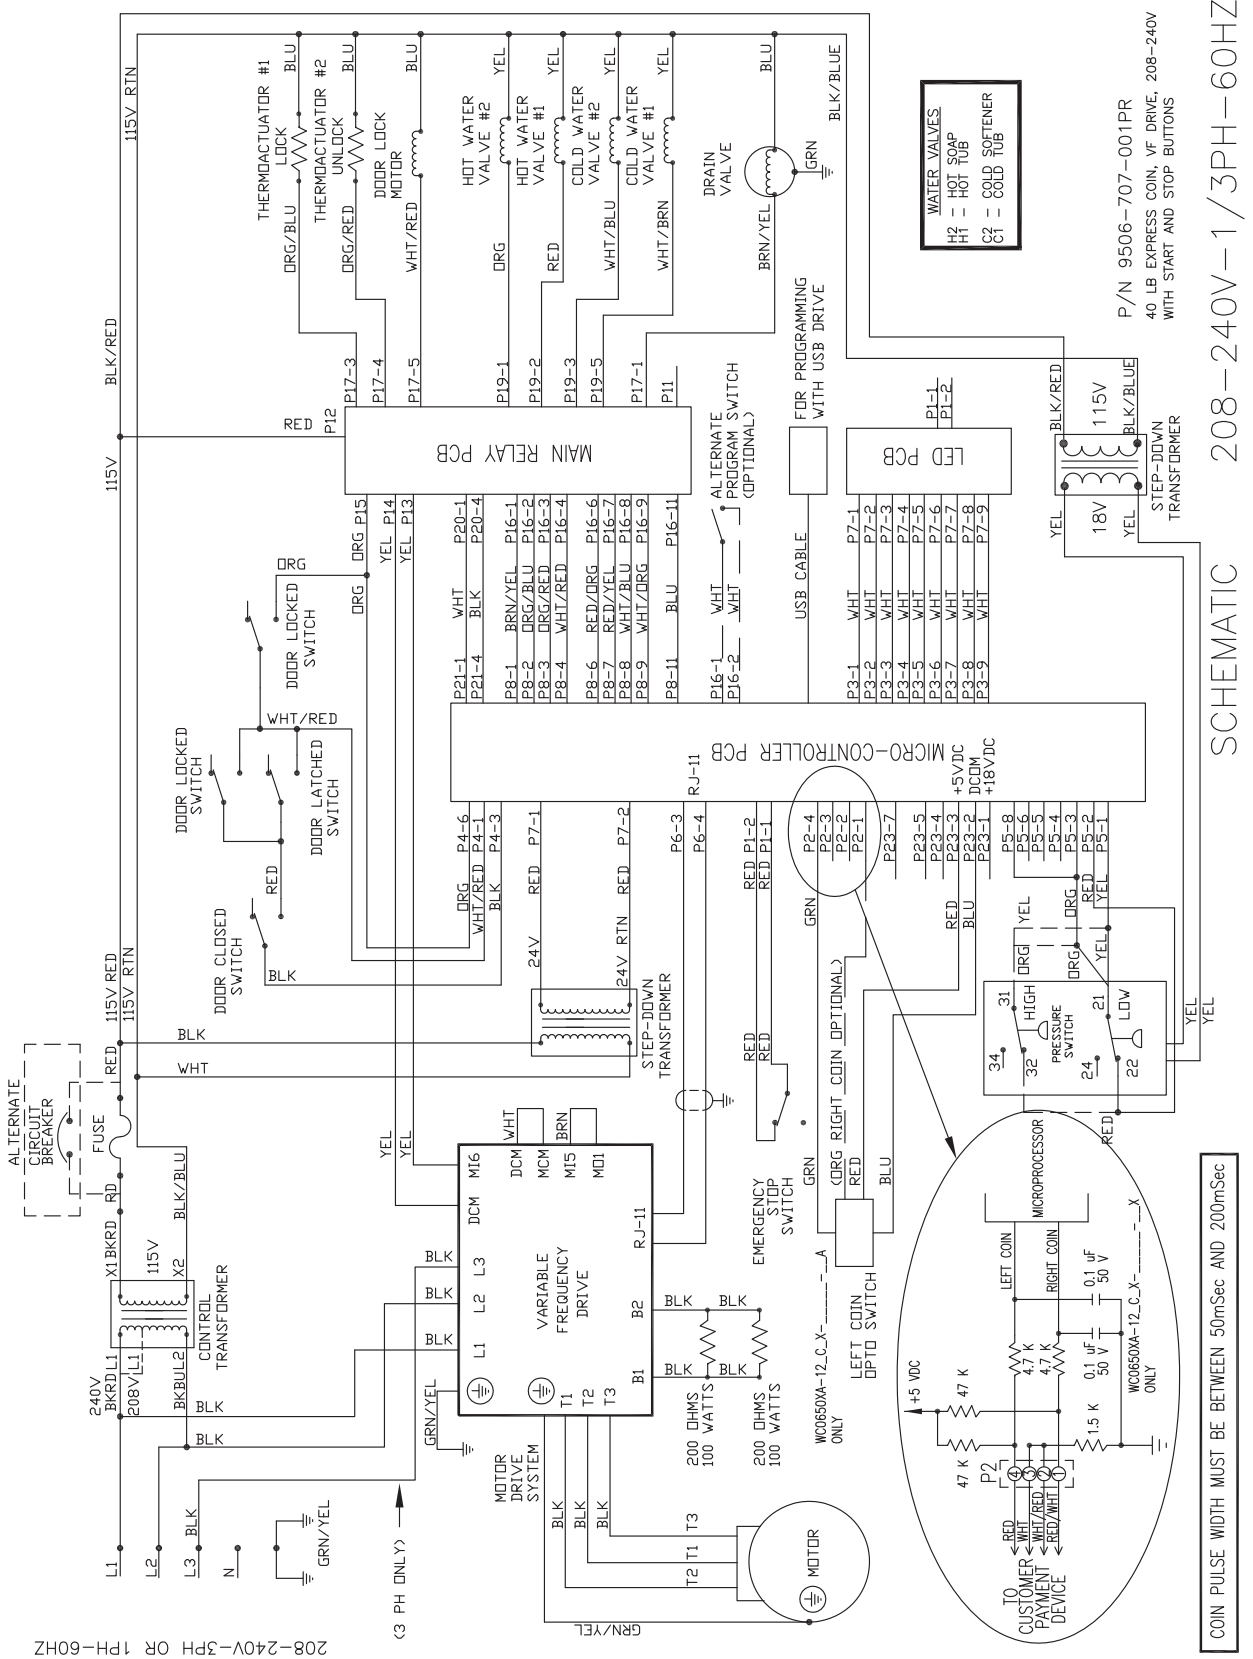

T-650 WC0650XA-12 208-240VAC Wiring Schematic