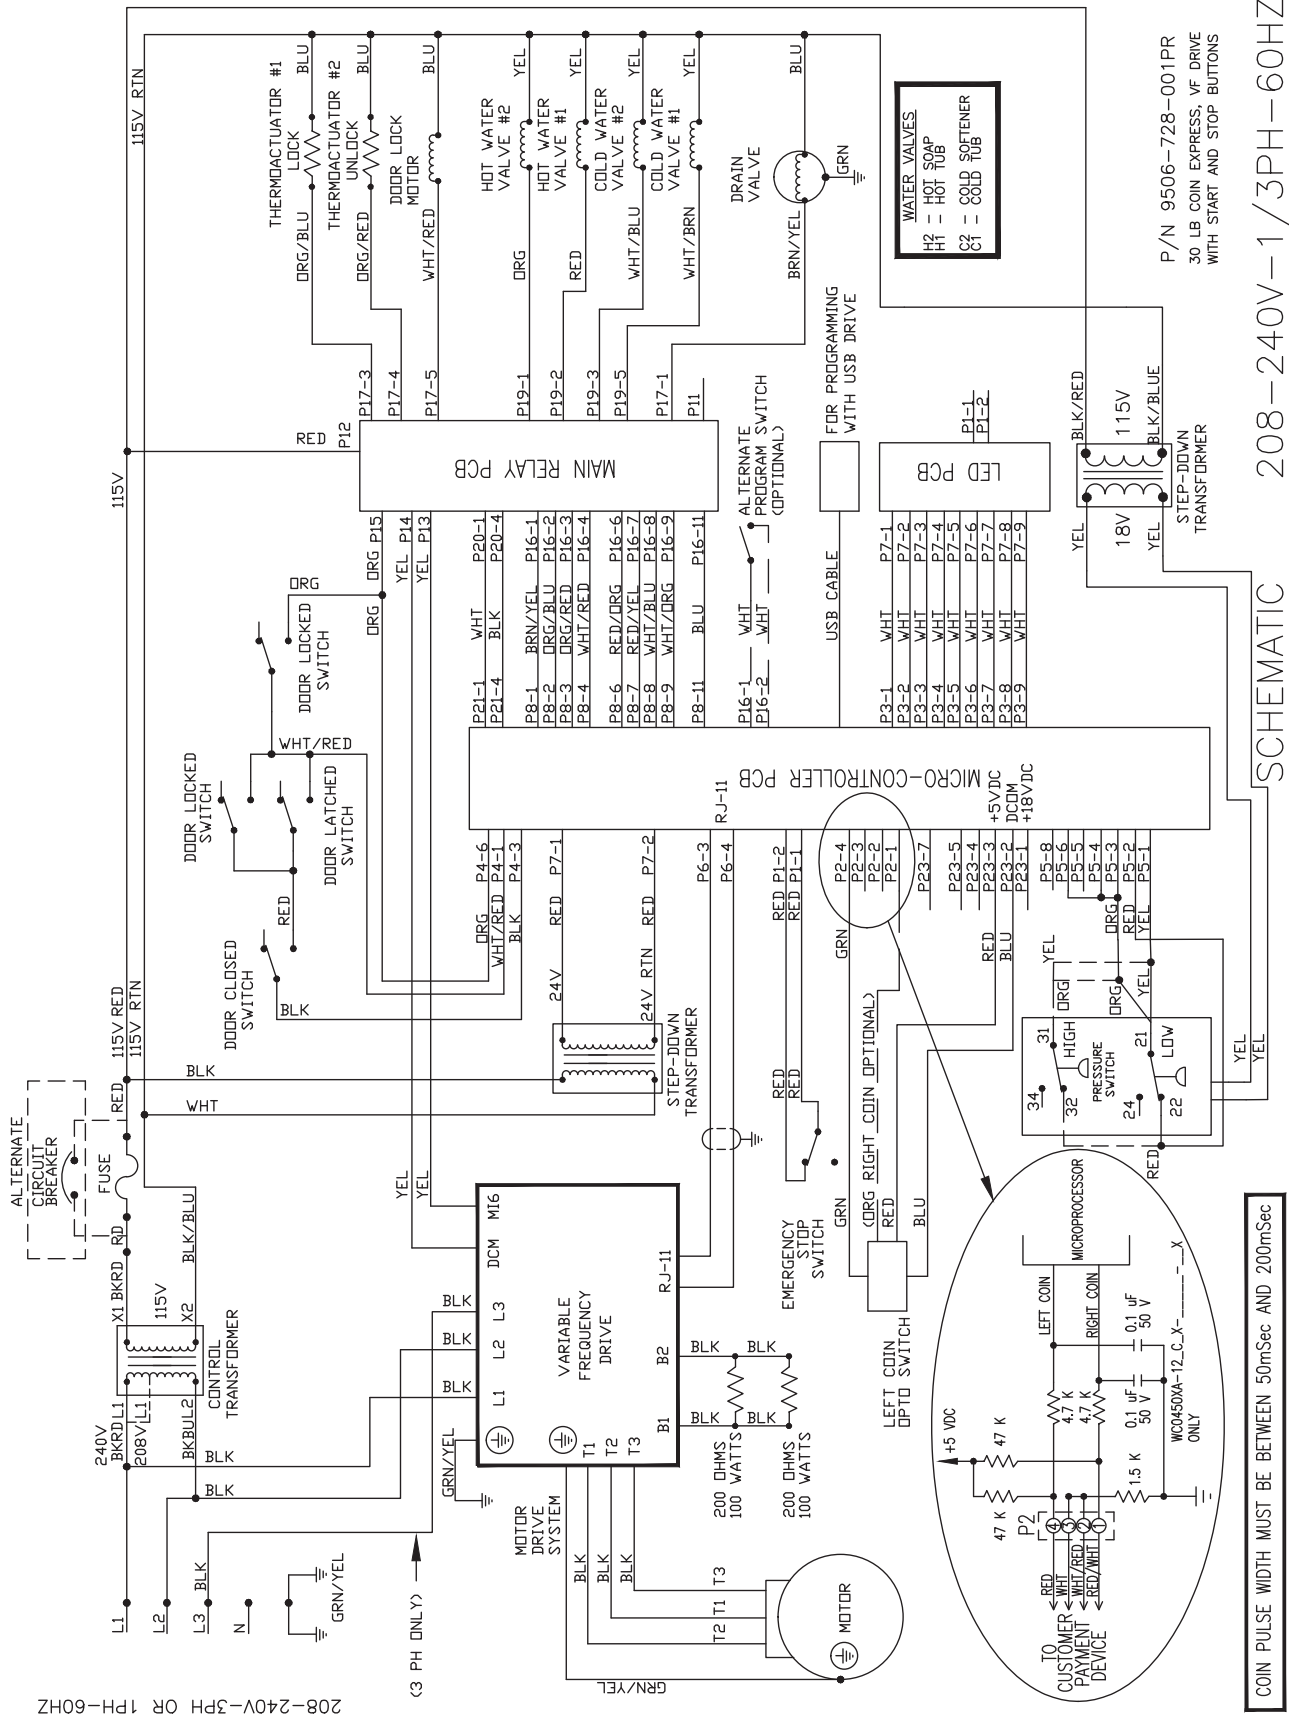

T-450 WC0450XA-12 208-240VAC Wiring Schematic

208-240V-3PH OR 1PH-60HZ