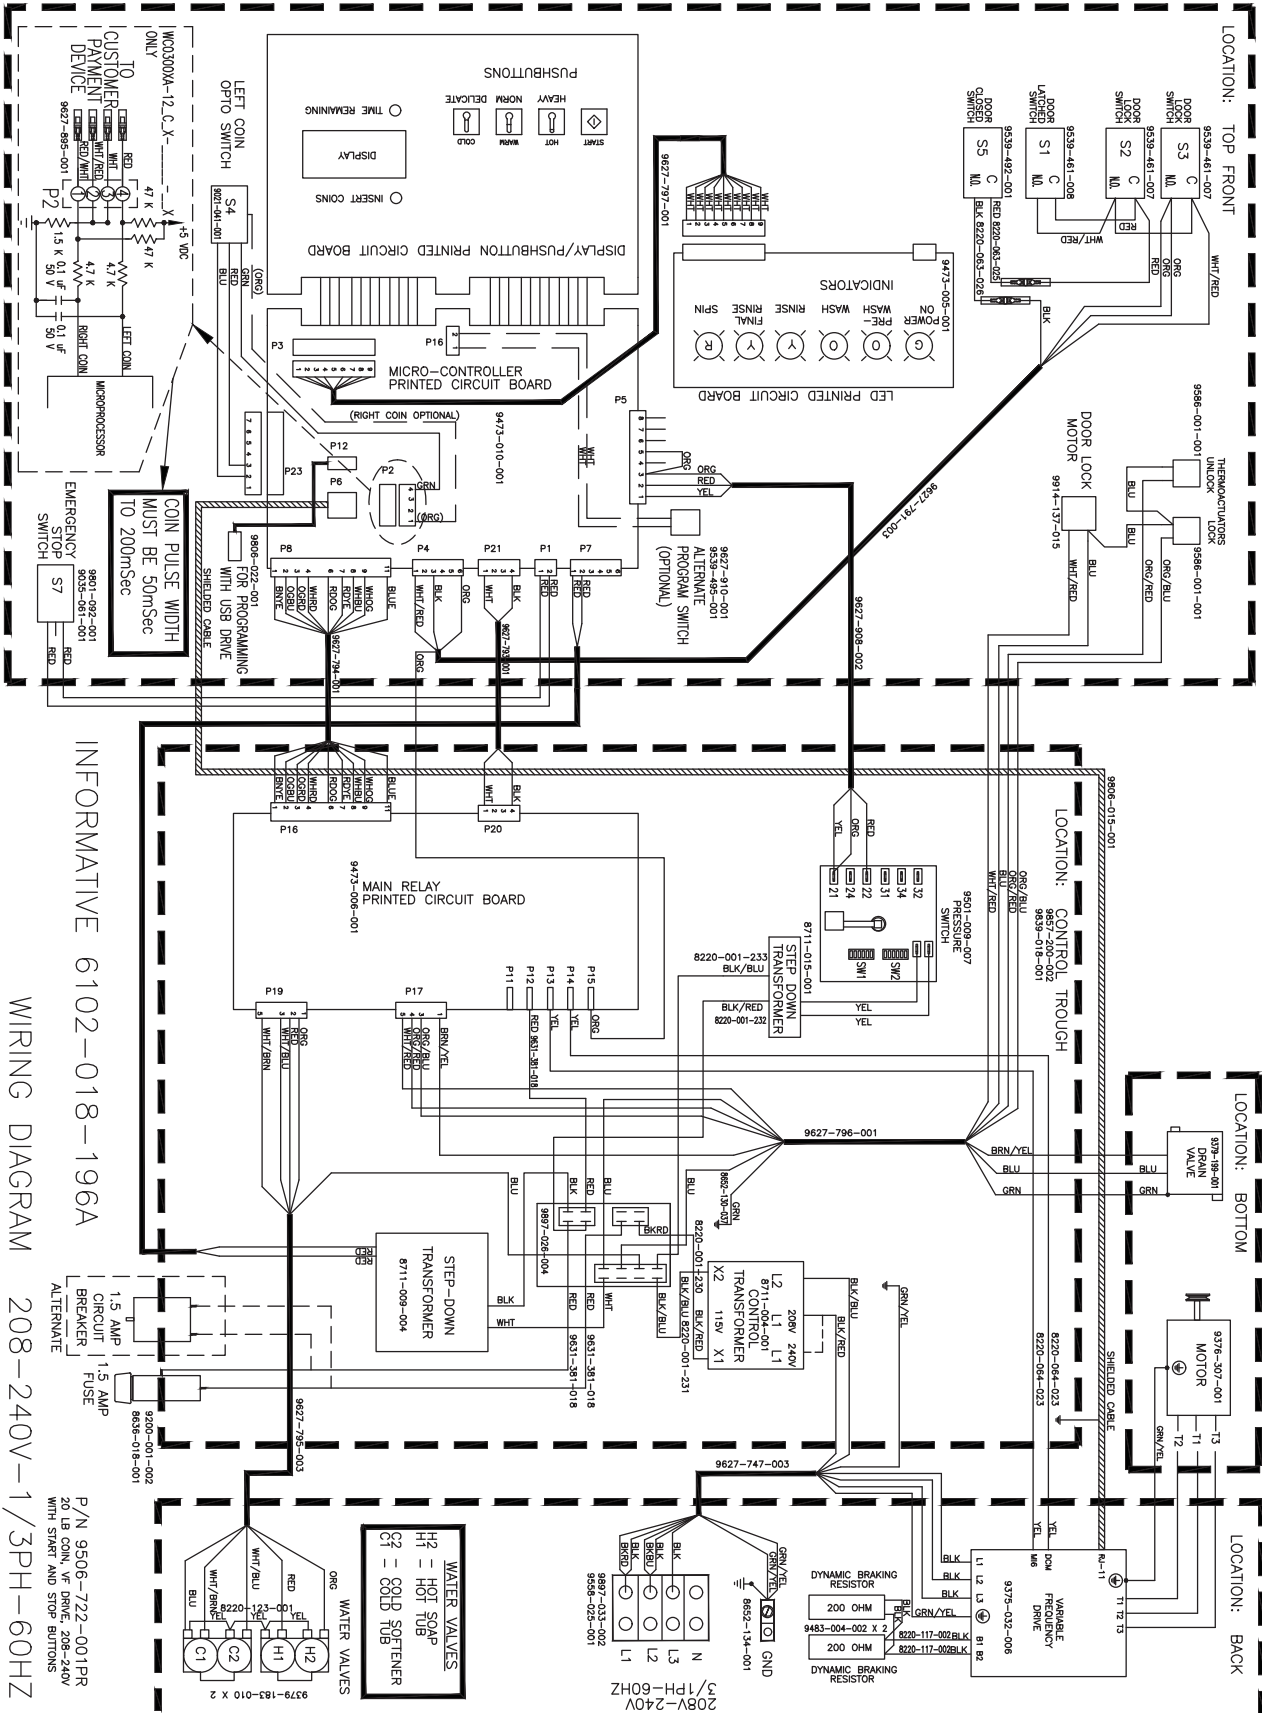

***DEXTER***<sup>®</sup>  
***LAUNDRY***

WC Series Vended Washers  
Schematics 60Hz

# T-300 WC0300XA-12 208-240VAC Wiring Diagram

INFORMATIVE 6102-018-196A  
WIRING DIAGRAM 208-240V-1/3PH-60HZ

P/N 9506-722-001PR  
20 LB COIN, V F DRIVE, 208-240V  
WITH START AND STOP BUTTONS

# T-300 WC0300XA-12 208-240VAC Wiring Schematic

# T-400 WC0400XA-12 208-240VAC Wiring Schematic

208-240V-3PH OR 1PH-60HZ

(3 PH ONLY)

COIN PULSE WIDTH MUST BE BETWEEN 50mSec AND 200mSec

SCHEMATIC 208-240V-1/3PH-60HZ

P/N 9506-726-001PR  
30 LB COIN VF DRIVE, 208-240V  
WITH START AND STOP BUTTONS