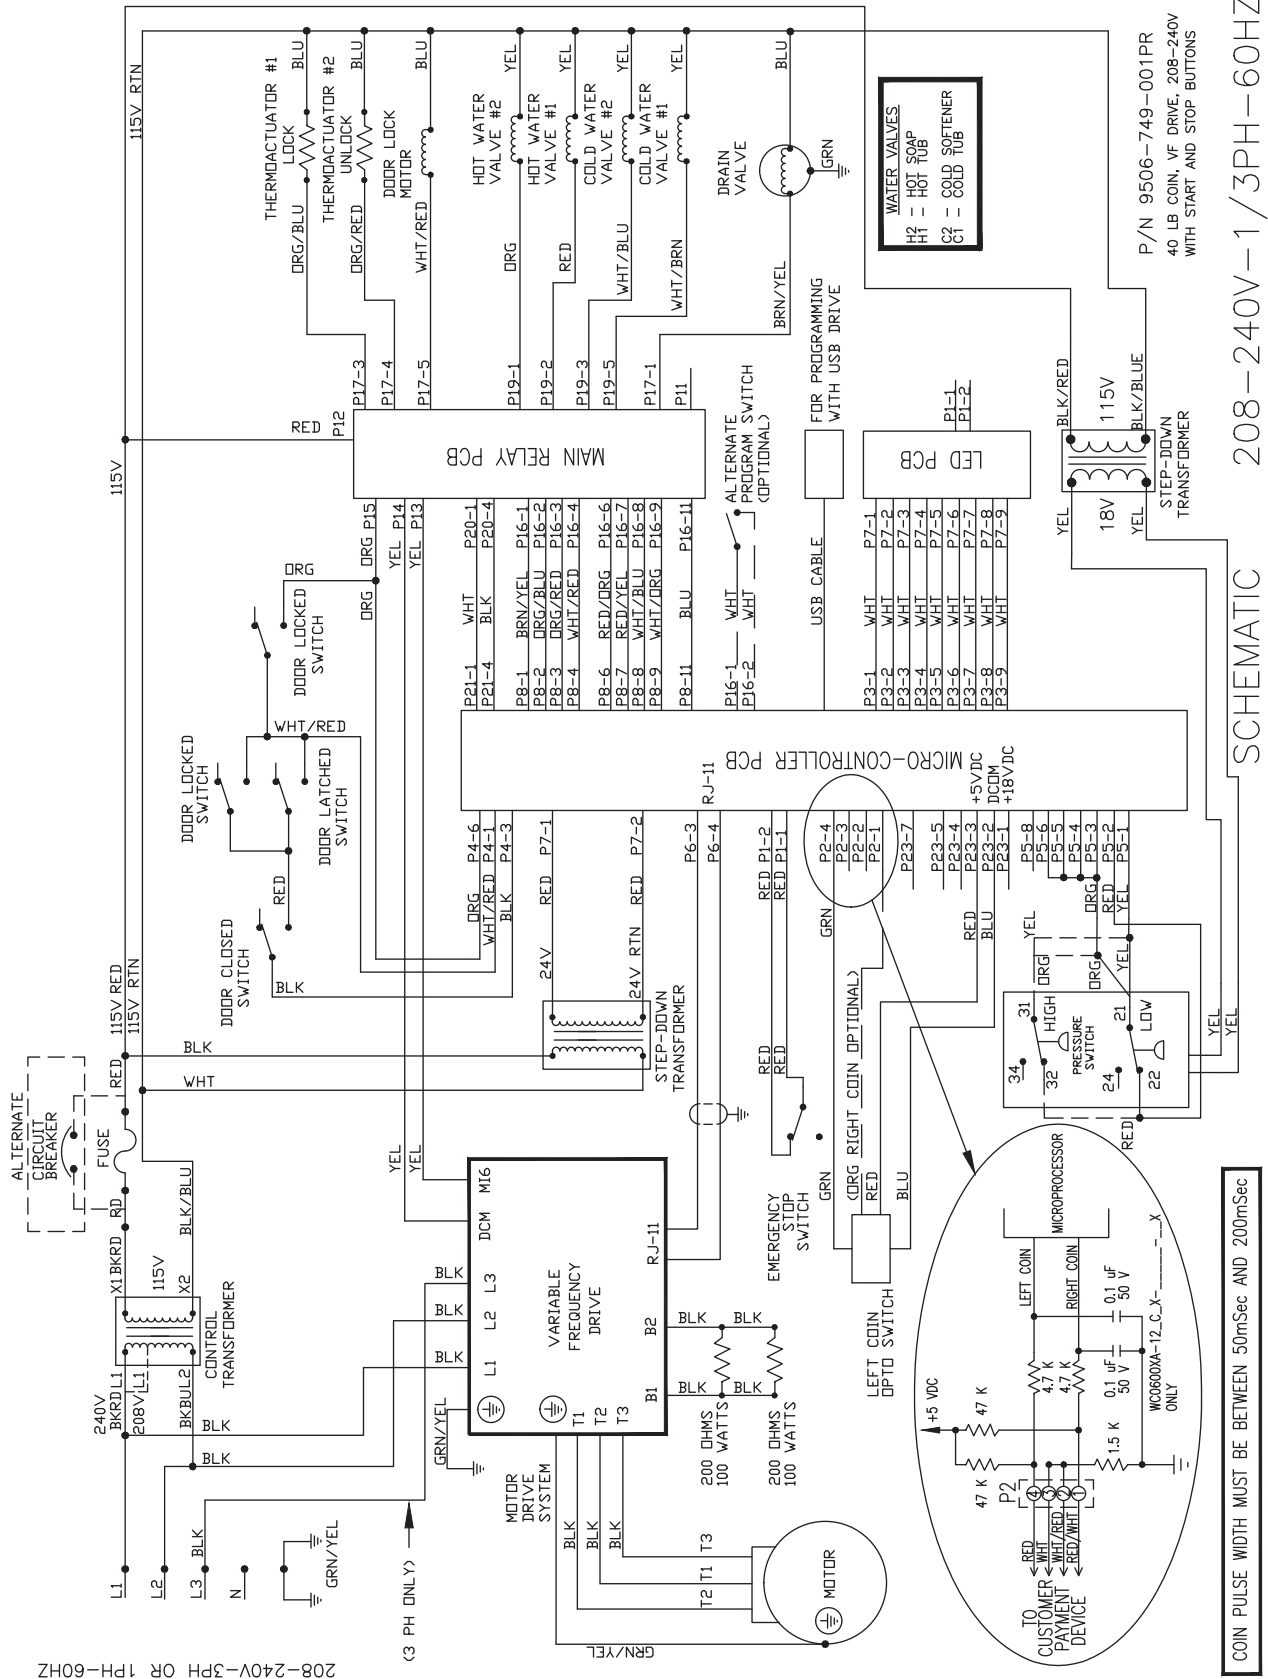

T-600 WC0600XA-12 208-240VAC Wiring Schematic