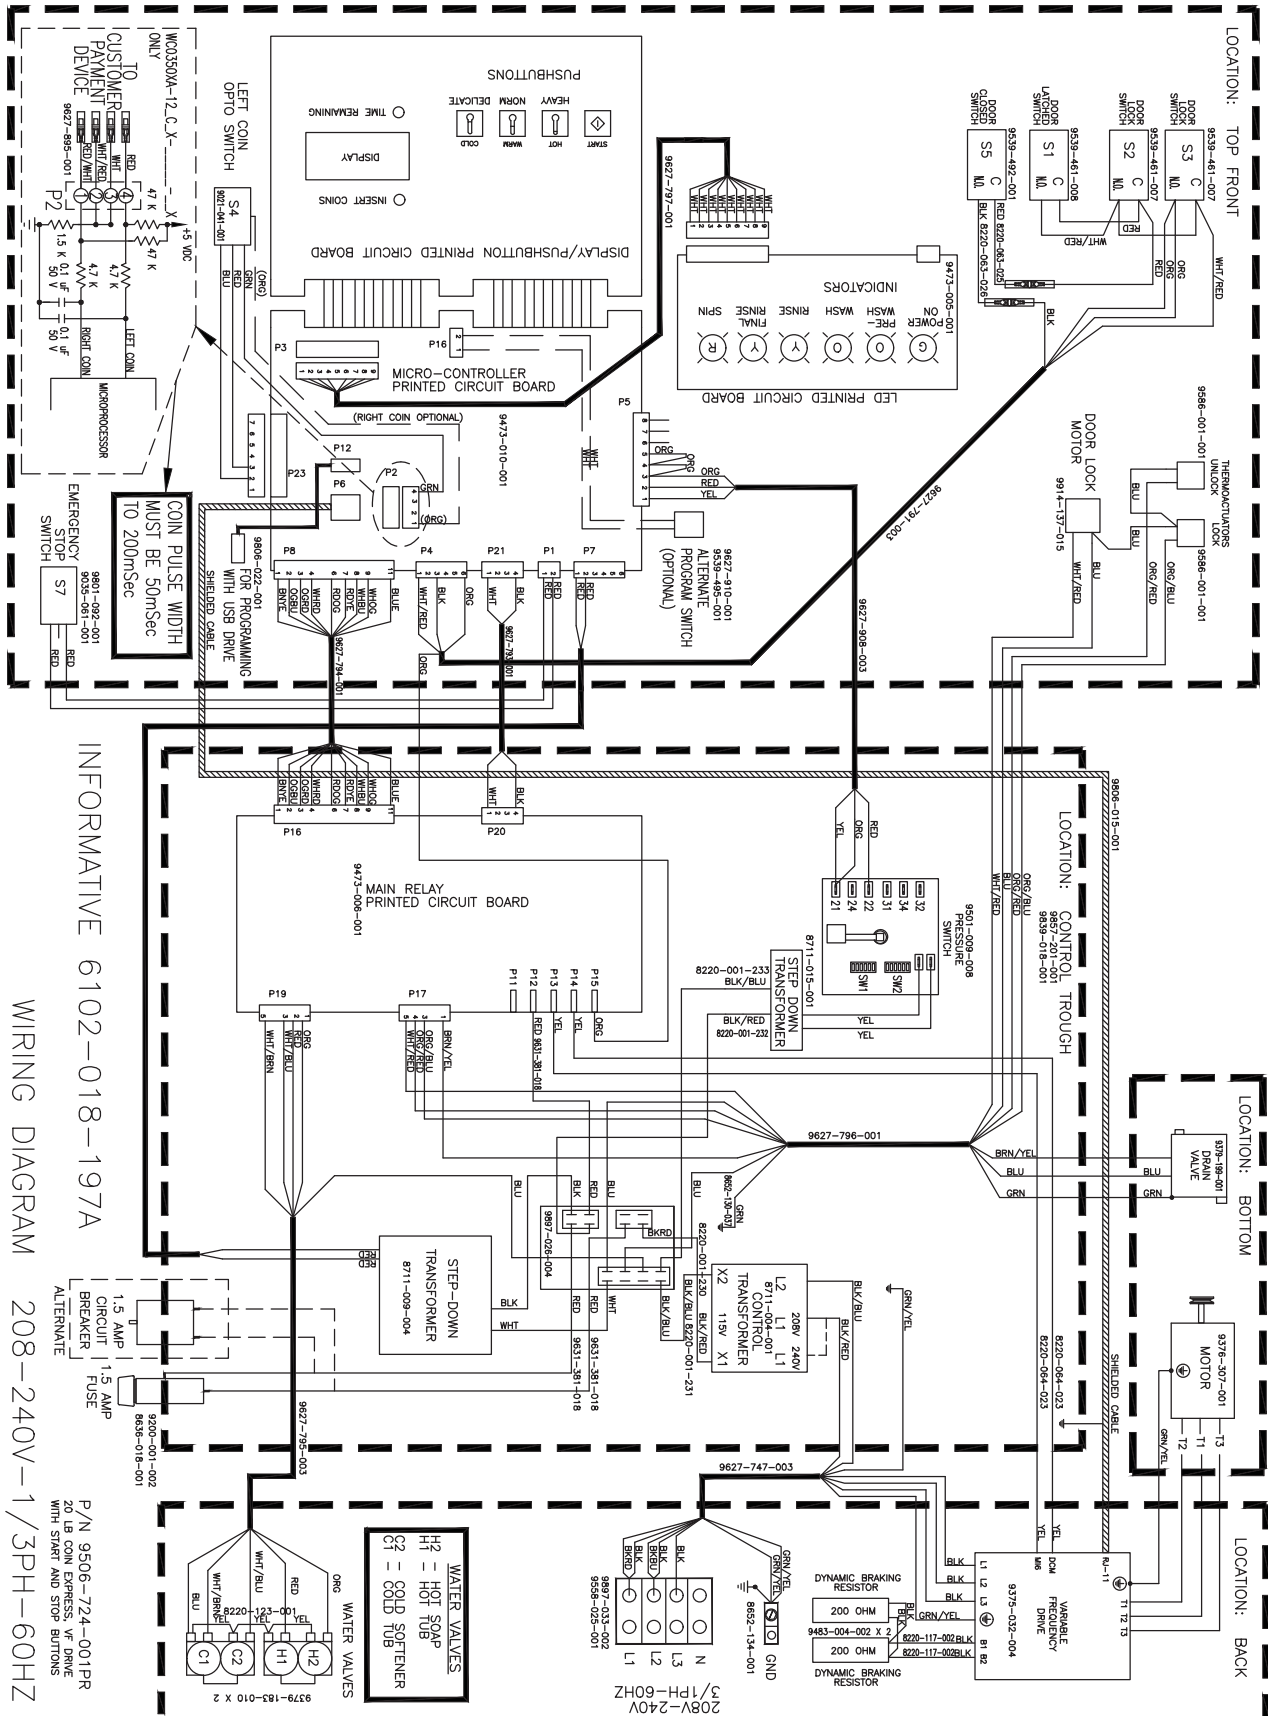

# T-300 WC0300XA-12 208-240VAC Wiring Diagram

INFORMATIVE 6102-018-196A  
WIRING DIAGRAM 208-240V-1/3PH-60HZ

P/N 9506-722-001PR  
20 LB COIN, V F DRIVE, 208-240V  
WITH START AND STOP BUTTONS

# T-300 WC0300XA-12 208-240VAC Wiring Schematic

# T-400 WC0400XA-12 208-240VAC Wiring Schematic

208-240V-3PH OR 1PH-60HZ

(3 PH ONLY)

COIN PULSE WIDTH MUST BE BETWEEN 50mSec AND 200mSec

SCHEMATIC 208-240V-1/3PH-60HZ

P/N 9506-726-001PR  
30 LB COIN VF DRIVE, 208-240V  
WITH START AND STOP BUTTONS

WATER VALVES  
H2 = HOT SOAP TUB  
C2 = COLD SOFTENER TUB

FOR PROGRAMMING WITH USB DRIVE

ALTERNATE PROGRAM SWITCH (OPTIONAL)

EMERGENCY STOP SWITCH

LEFT COIN OPTD SWITCH

RIGHT COIN OPTD SWITCH

TO CUSTOMER PAYMENT DEVICE