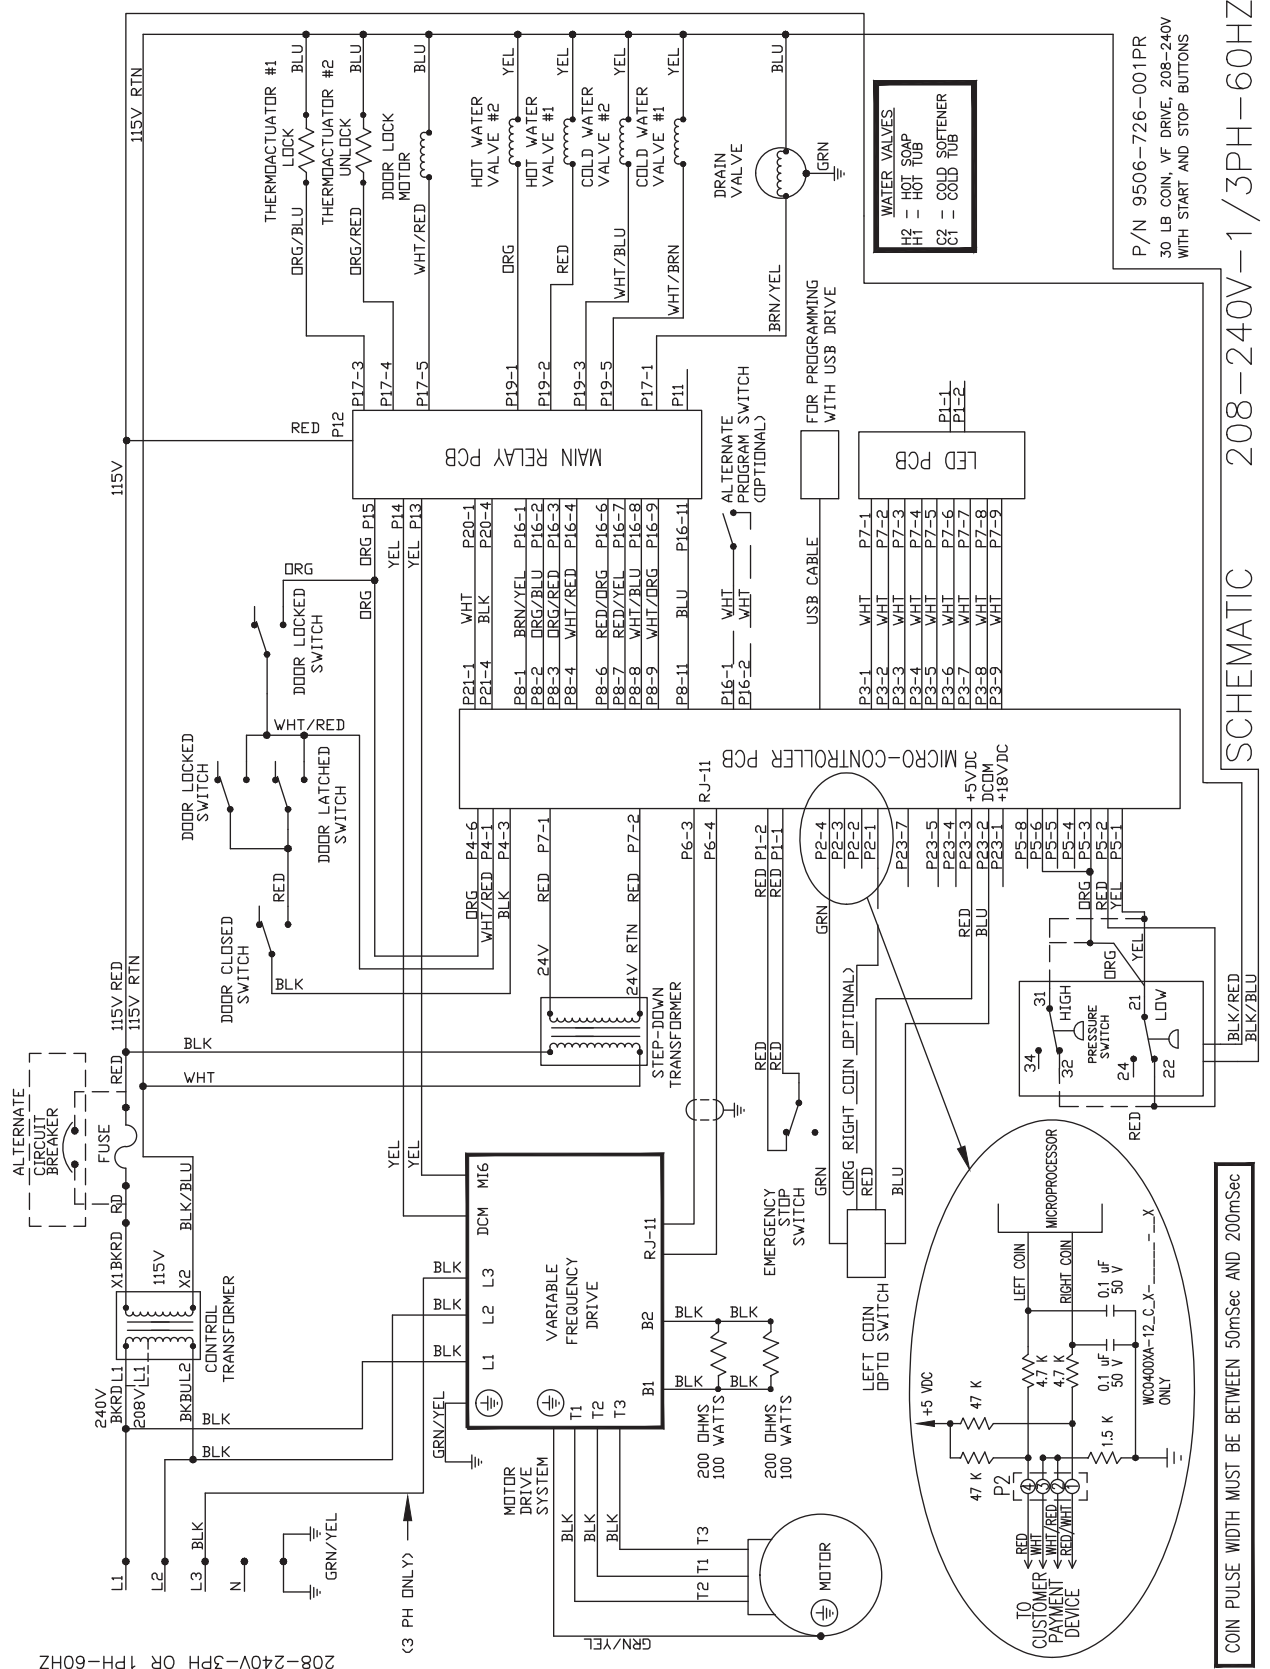

# T-300 WC0300XA-12 208-240VAC Wiring Diagram

INFORMATIVE 6102-018-196A  
WIRING DIAGRAM 208-240V-1/3PH-60HZ

P/N 9506-722-001PR  
20 LB COIN, V F DRIVE, 208-240V  
WITH START AND STOP BUTTONS

# T-350 WC0350XA-12 208-240VAC Wiring Diagram

# T-400 WC0400XA-12 208-240VAC Wiring Schematic

208-240V-3PH OR 1PH-60HZ

(3 PH ONLY)

COIN PULSE WIDTH MUST BE BETWEEN 50mSec AND 200mSec

SCHEMATIC 208-240V-1/3PH-60HZ

P/N 9506-726-001PR  
30 LB COIN VF DRIVE, 208-240V  
WITH START AND STOP BUTTONS

WATER VALVES  
H2 = HOT SOAP TUB  
C2 = COLD SOFTENER TUB

FOR PROGRAMMING WITH USB DRIVE

ALTERNATE PROGRAM SWITCH (OPTIONAL)

EMERGENCY STOP SWITCH

LEFT COIN OPTD SWITCH

RIGHT COIN OPTD SWITCH

TO CUSTOMER PAYMENT DEVICE