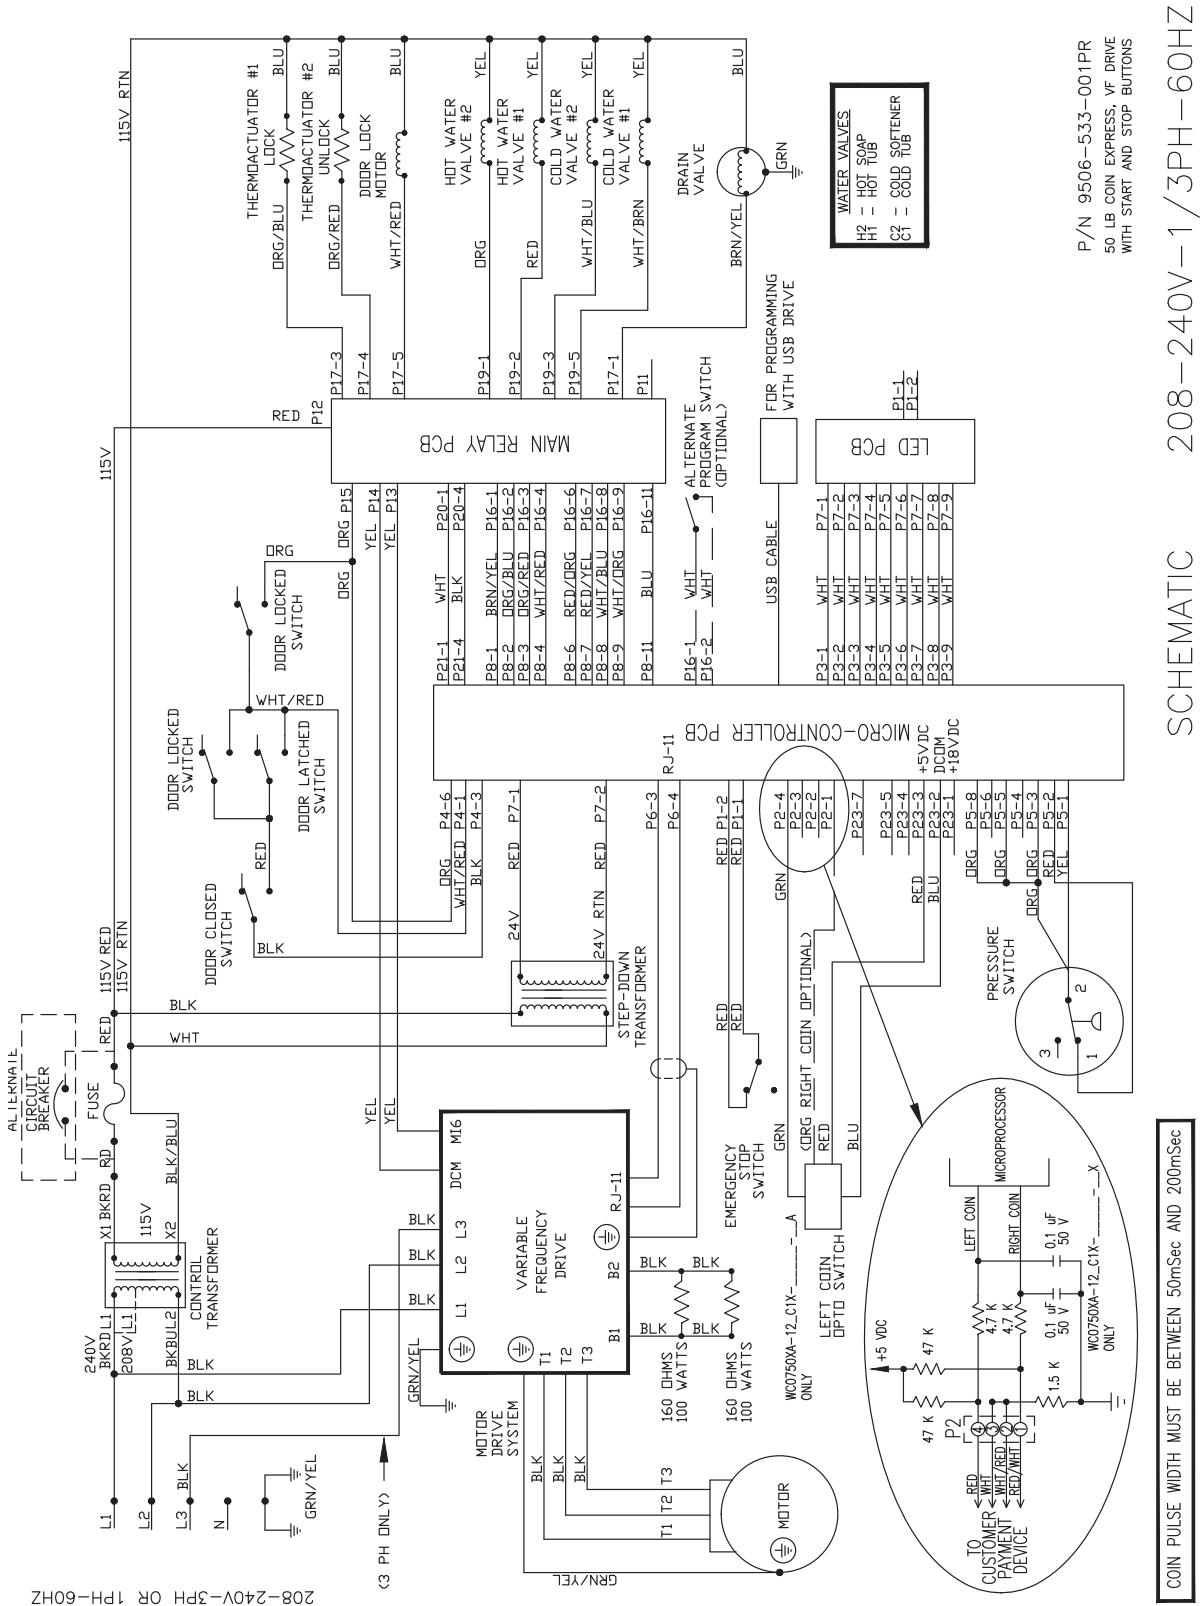

T-750 WC0750XA-12 208-240VAC Wiring Schematic