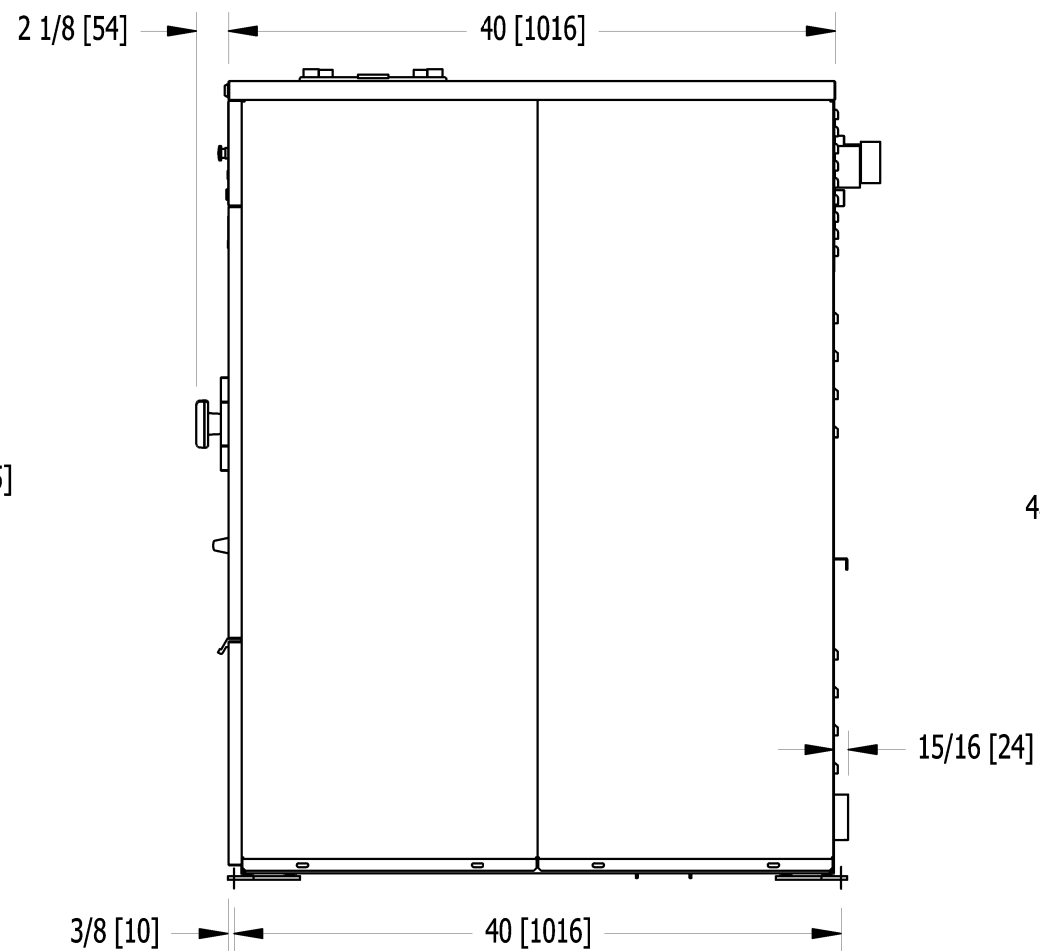

S-675 INDUSTRIAL SOFTMOUNT WASHER DIMENSIONS

FRONT

SIDE

REAR