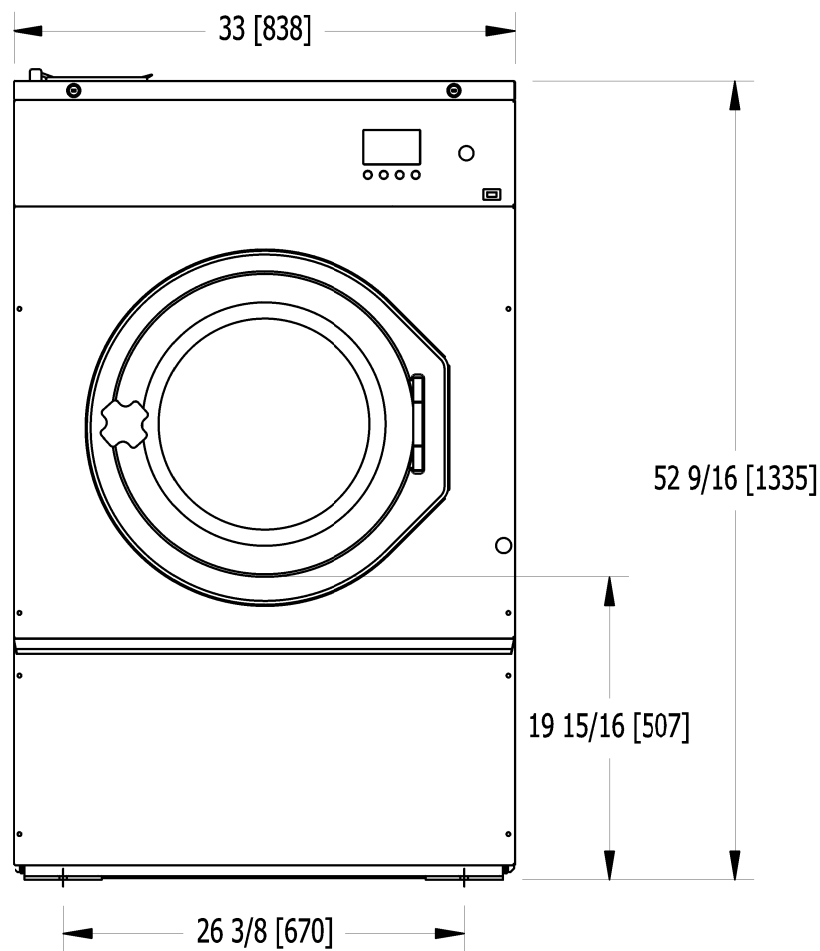

S-675 INDUSTRIAL SOFTMOUNT WASHER DIMENSIONS

FRONT

SIDE

REAR