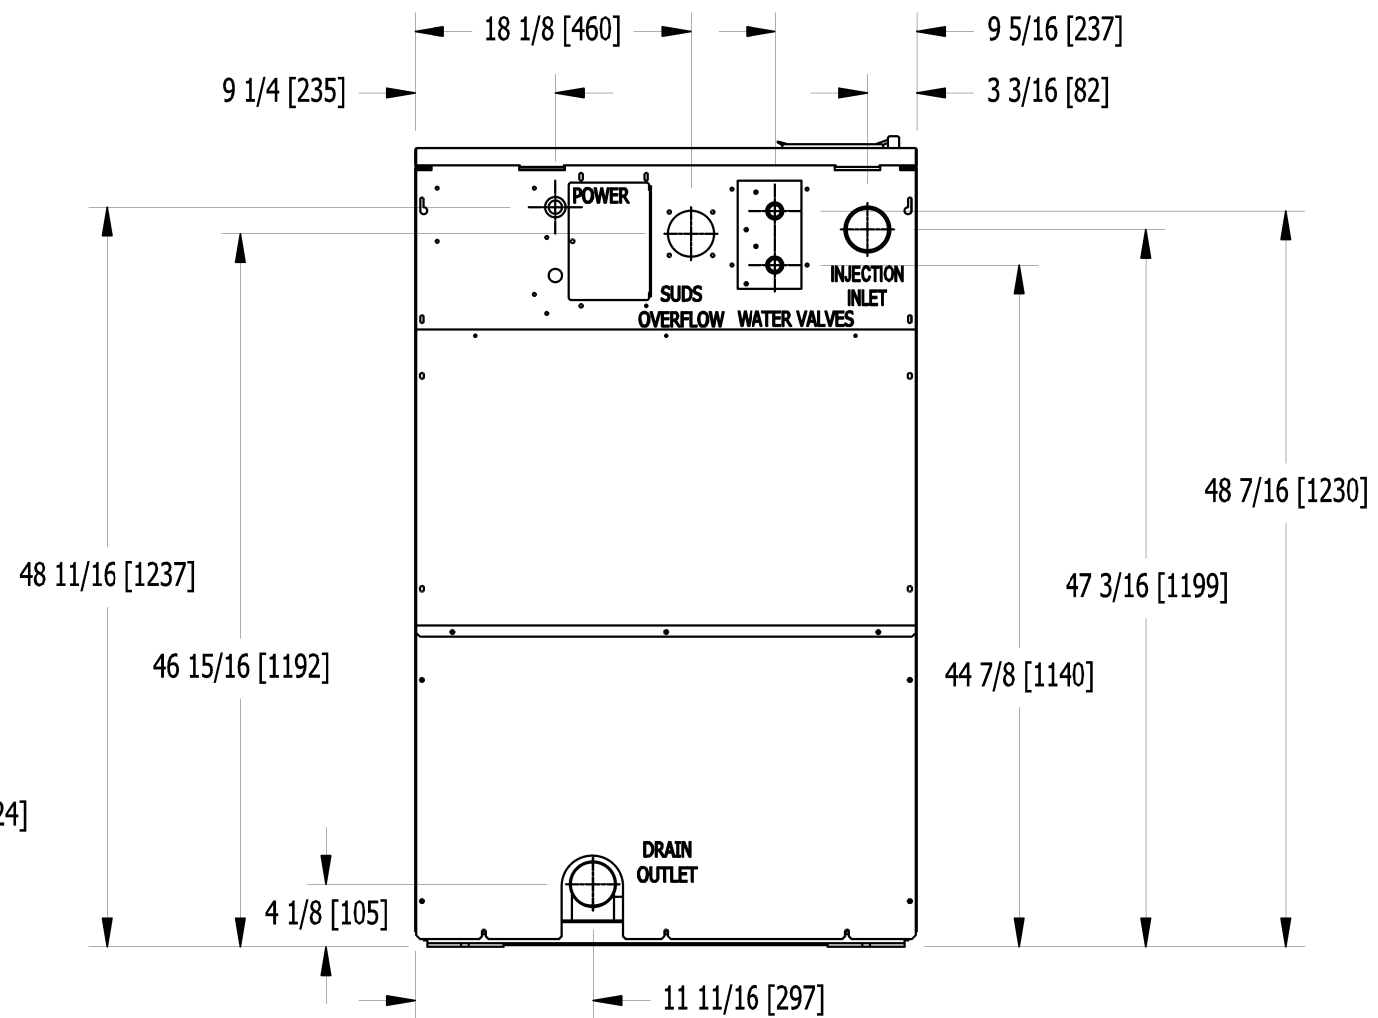

S-675 INDUSTRIAL SOFTMOUNT WASHER DIMENSIONS

FRONT

SIDE

REAR