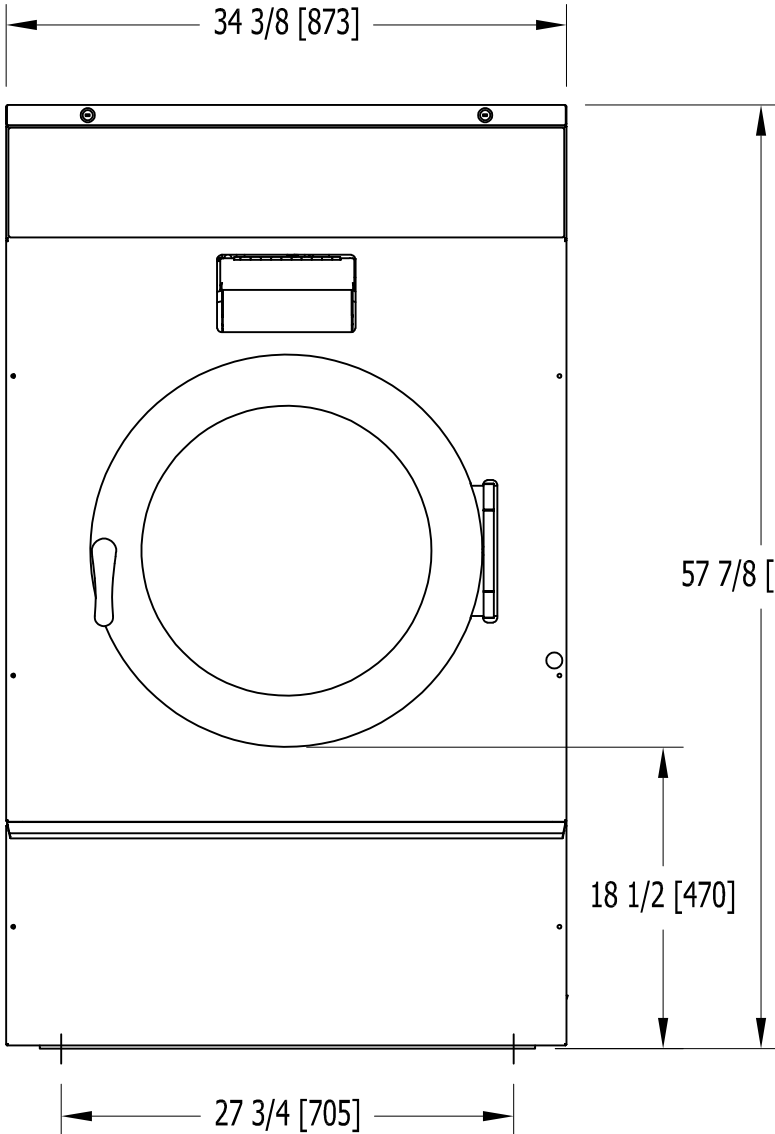

T-1200 INDUSTRIAL WASHER
MOUNTING DIMENSIONS

FRONT

SIDE

REAR