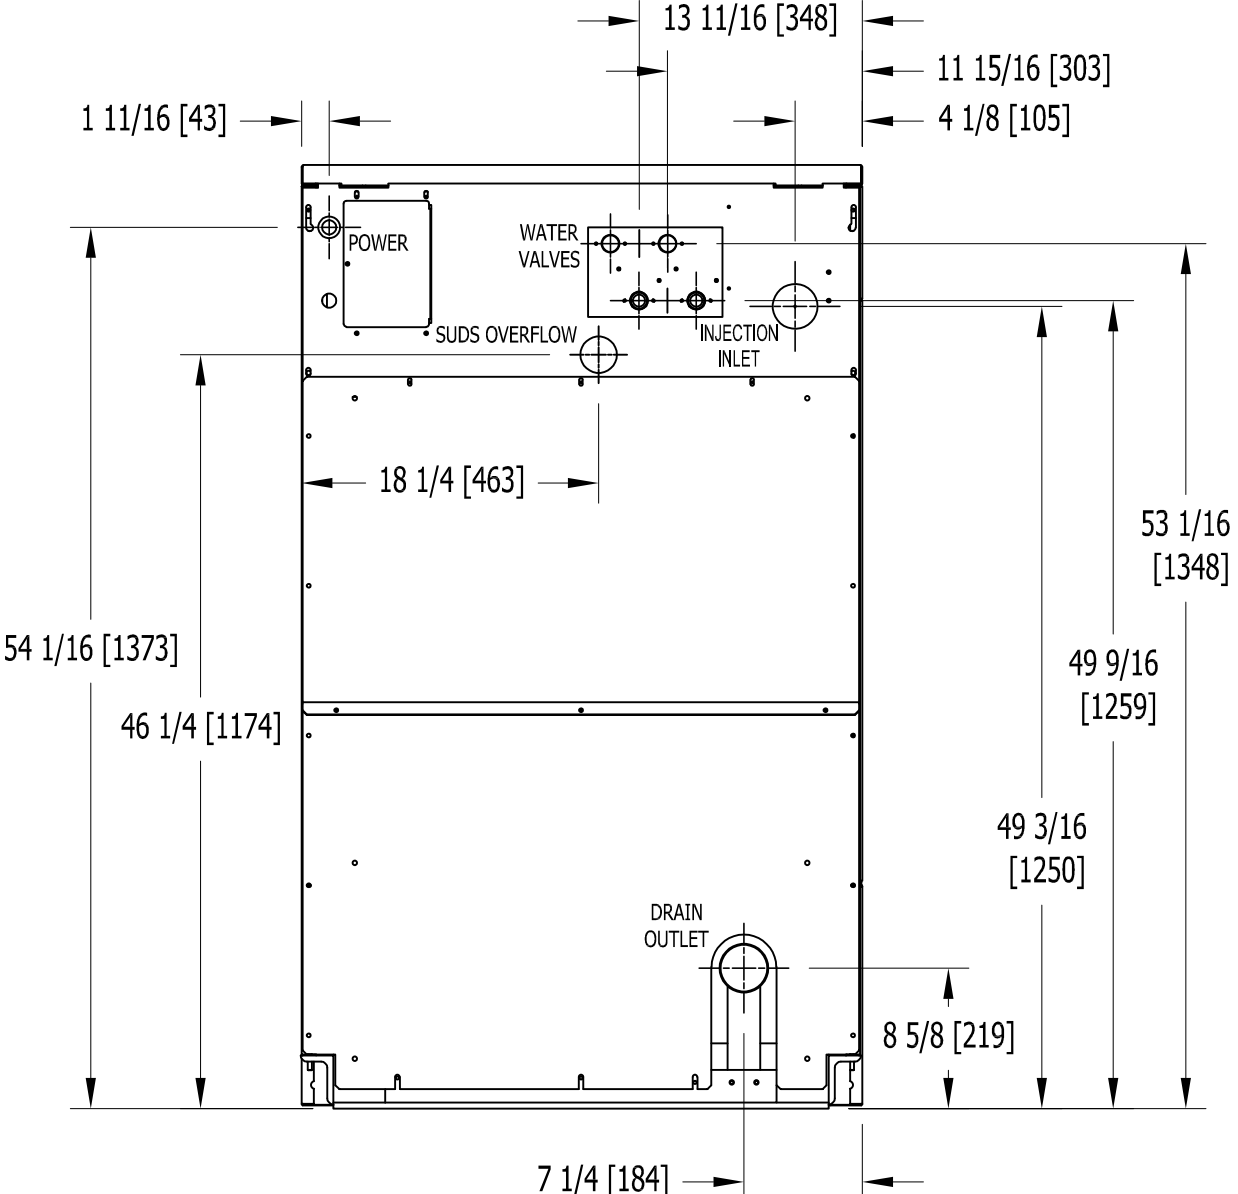

T-1200 INDUSTRIAL WASHER
MOUNTING DIMENSIONS

FRONT

SIDE

REAR