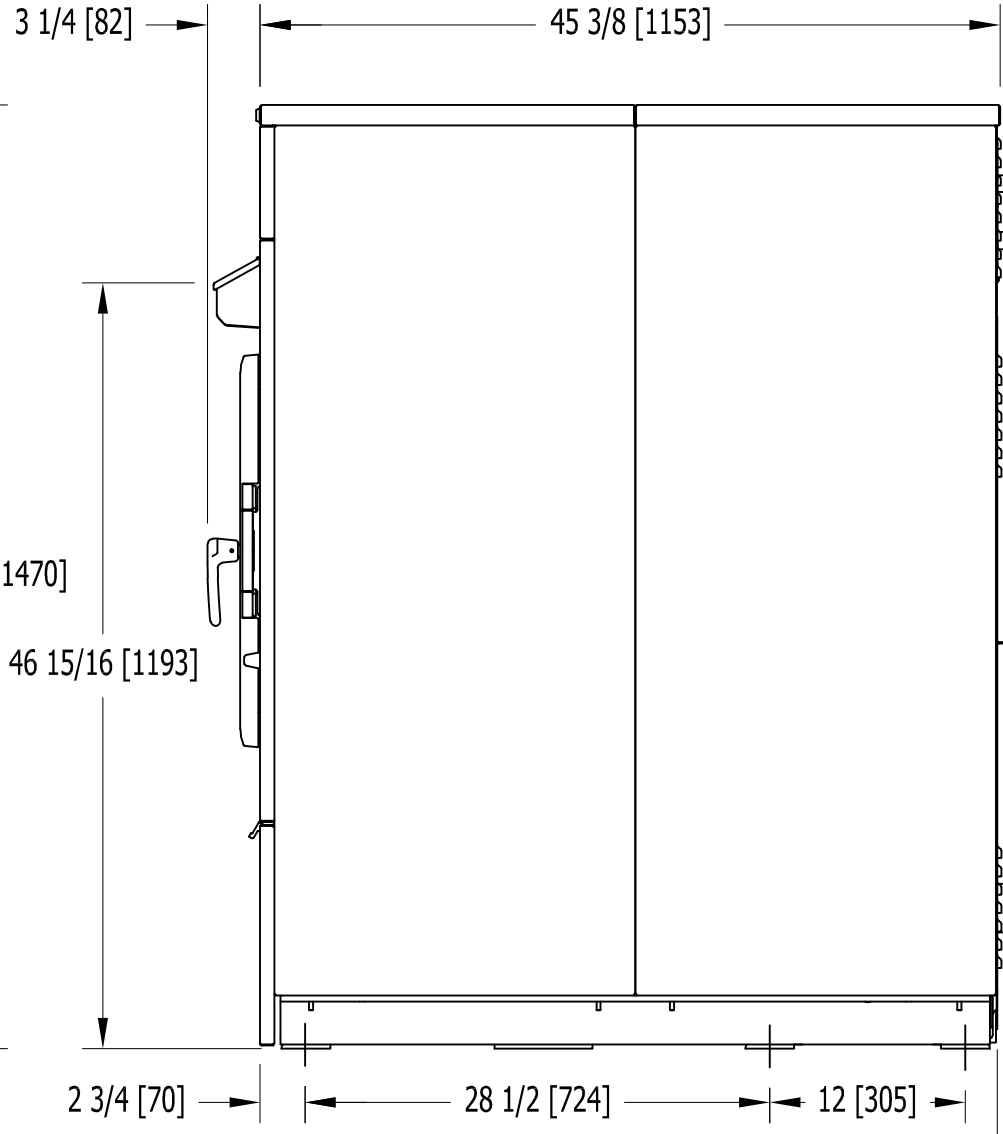

T-1200 INDUSTRIAL WASHER
MOUNTING DIMENSIONS

FRONT

SIDE

REAR