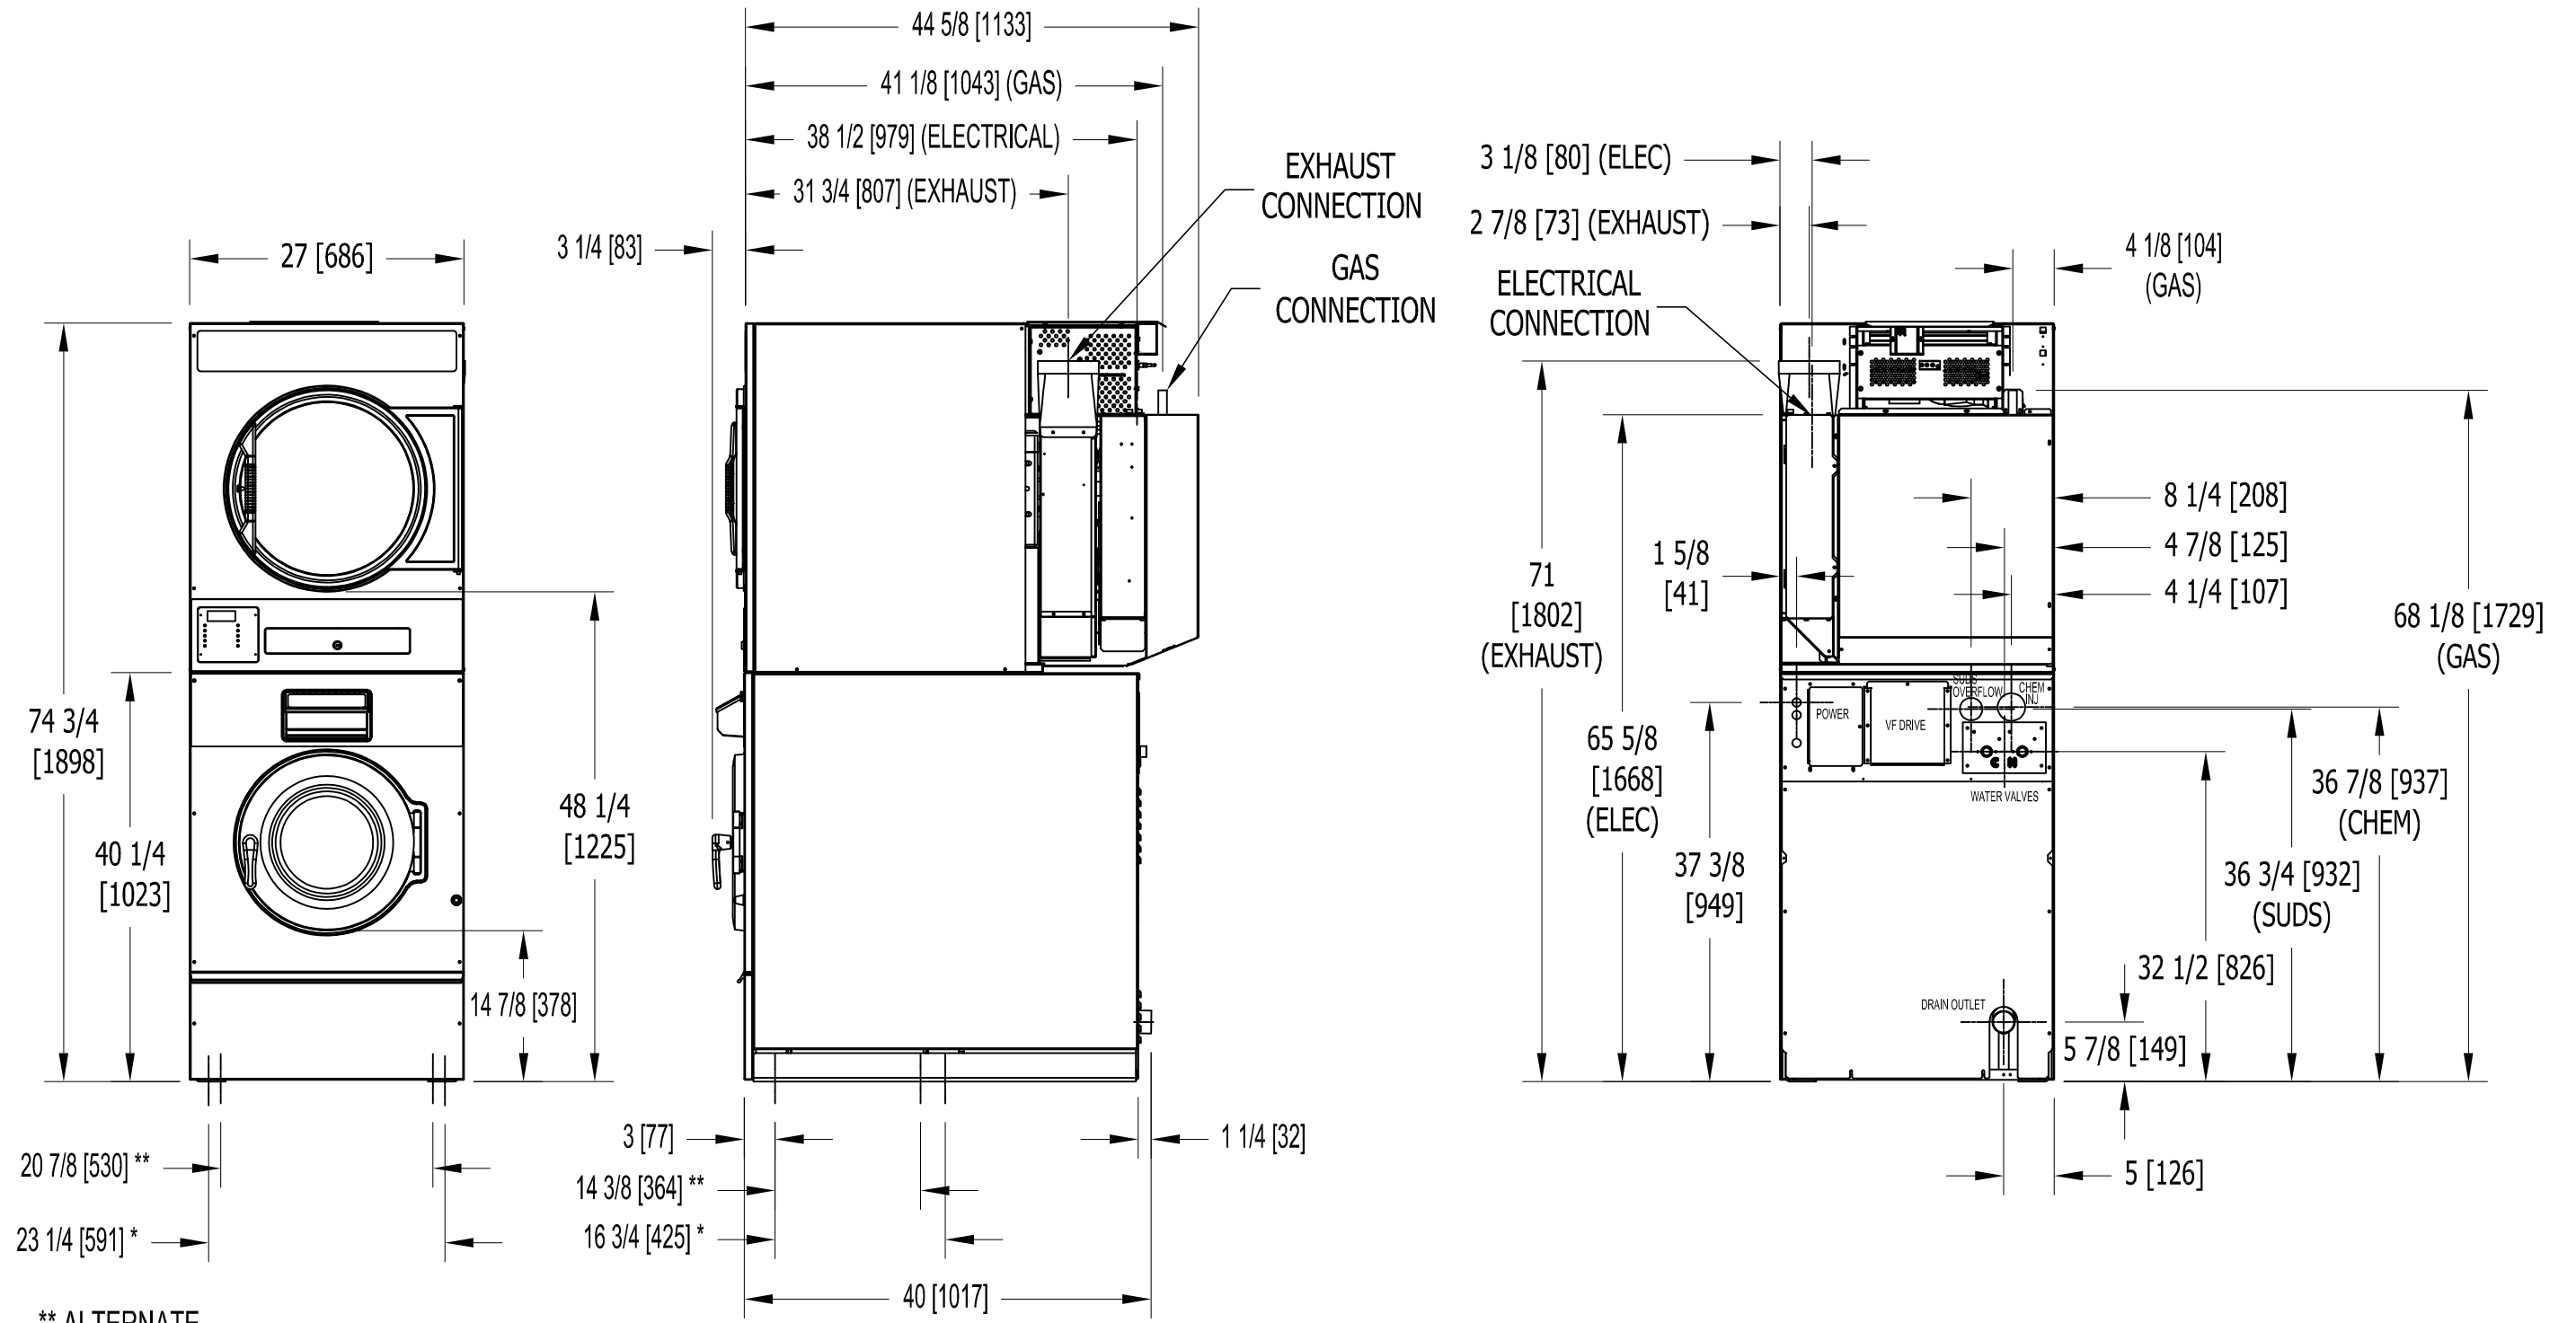

T-350 SWD INDUSTRIAL STACK WASHER/DRYER MOUNTING DIMENSIONS

** ALTERNATE
* RECOMMENDED

FRONT VIEW

SIDE VIEW

REAR VIEW