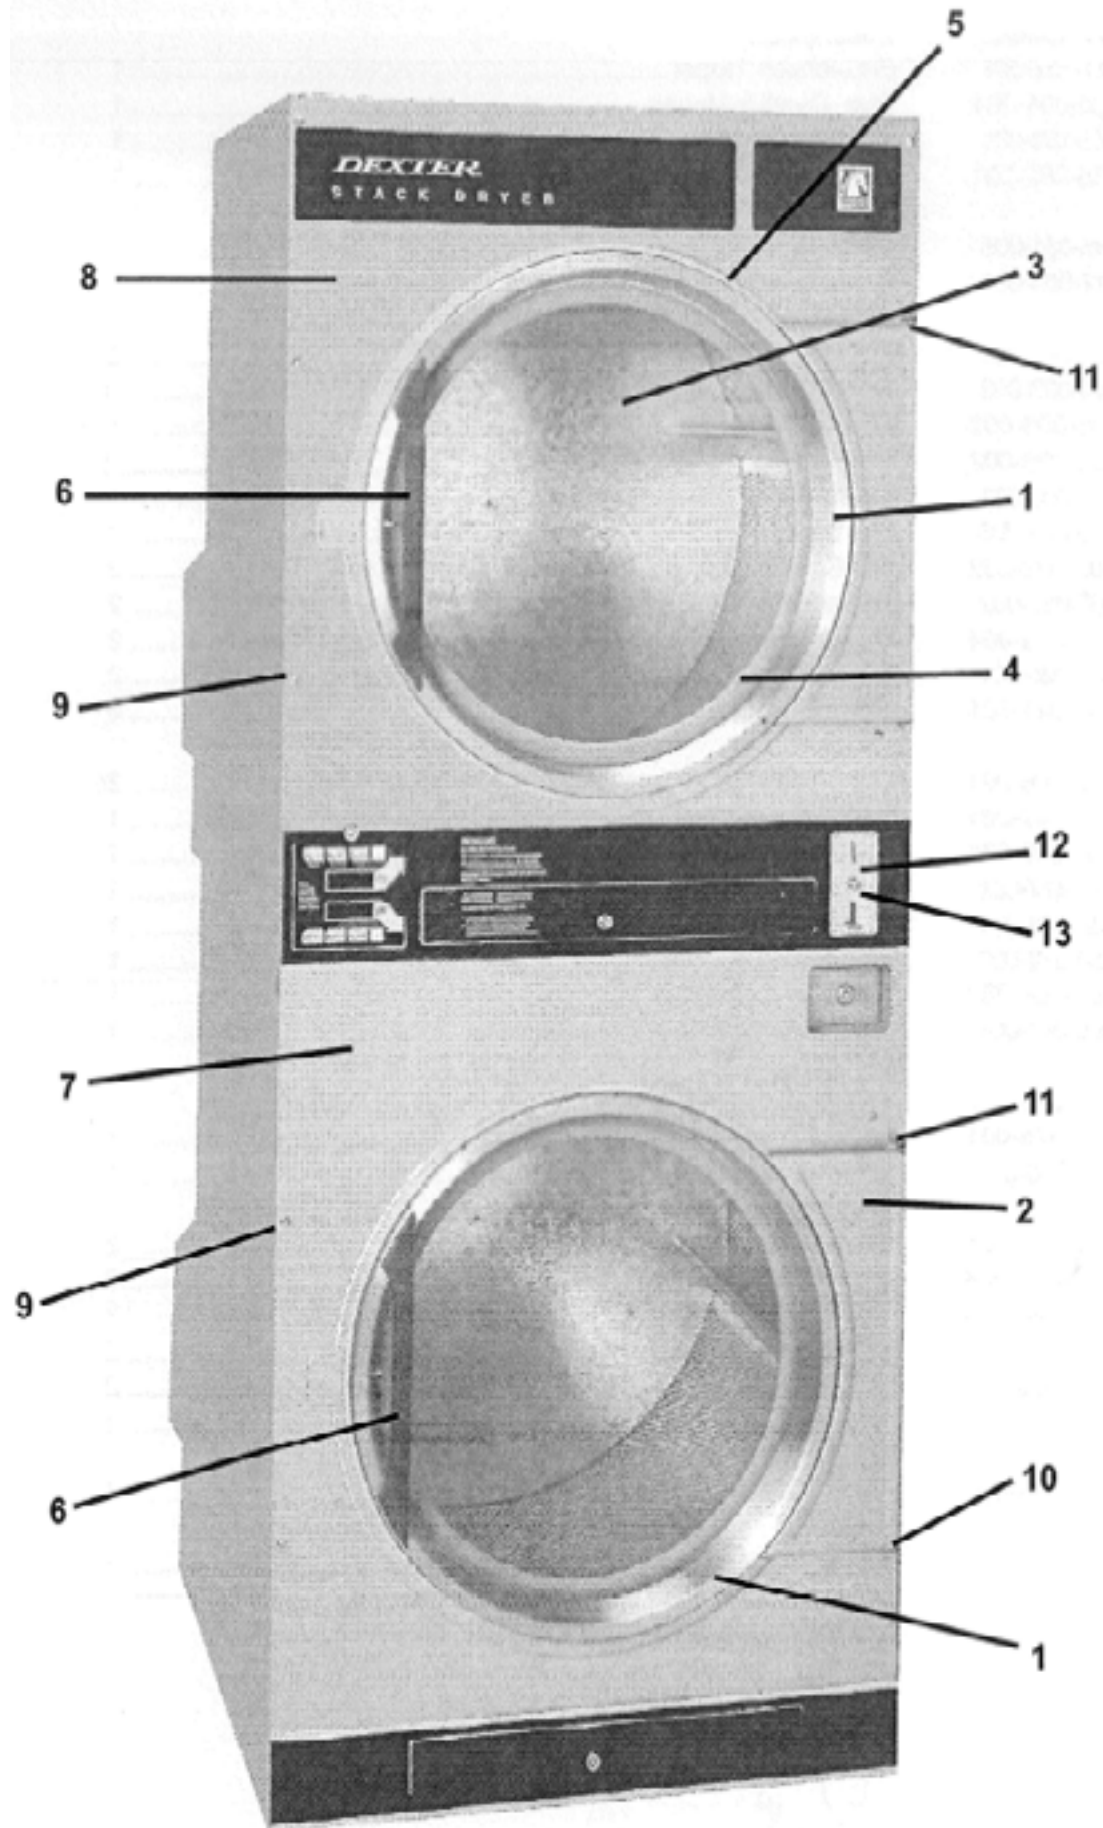

DEXTER[®]
LAUNDRY

**USE THE BLUE TABS LOCATED ON THE
RIGHT AND LEFT SIDES OF THE FOLLOWING
DOCUMENT TO ADVANCE TO EACH SECTION.**

Parts Data

Cabinet Group

Key	Part Number	Description	Quantity
*	9960-256-027	Door Assy., Loading Complete-Alm.....	2
*	9960-256-026	Door Assy., Loading Complete-Wht	2
*	9960-256-028	Door Assy., Loading Complete-HG.....	2
*	9960-256-030	Door Assy., Loading Complete-SS.....	2
1	9960-255-008	Door Assy., Loading-SS	1
2	9982-280-005	Plate Assy., Hinge (Alm).....	1
2	9982-280-002	Plate Assy., Hinge (Wht).....	1
2	9982-280-004	Plate Assy., Hinge (HG)	1
2	9982-280-011	Plate Assy., Hinge (SS)	1
*	9545-012-015	Screw, Hinge to Door	4
*	8640-413-002	Nut, Hinge to Door.....	4
3	9212-002-003	Glass, Door.....	1
4	9206-164-006	Gasket, Glass.....	1
*	9548-117-000	Support, Door Glass.....	1
5	9206-420-001	Gasket, Outer Rim.	1
6	9244-082-001	Handle, Loading Door.....	1
*	9545-018-017	Screw, Handle	4
*	9531-033-001	Stud, Door Catch.	1
*	8640-413-003	Nut, Acorn	1
*	8640-413-001	Nut, Hex.....	1
*	9086-015-002	Catch, Loading Door.....	1
*	9545-012-003	Screw.....	4
*	8641-582-006	Lockwasher	4
*	8640-399-001	Spring Nut.....	6
7	9989-445-016	Panel Assy., Front- Lower (Almond)	1
7	9989-445-018	Panel Assy., Front- Lower (White).....	1
7	9989-445-022	Panel Assy., Front- Lower (H. Gold).....	1
7	9989-445-024	Panel Assy., Front- Lower (S. Steel)	1
8	9989-445-015	Panel Assy., Front- Upper (Almond)	1
8	9989-445-017	Panel Assy., Front- Upper (White).....	1
8	9989-445-021	Panel Assy., Front- Upper (H. Gold).....	1
8	9989-445-023	Panel Assy., Front- Upper (S. Steel).....	1
9	9545-008-020	Screw, Chrome.....	14
9	8641-582-019	Lockwasher.....	6
*	8640-399-001	Nut, Spring.....	12
10	9544-047-005	Strap, Hinge (Almond).....	2
10	9544-047-002	Strap, Hinge (White)	2
10	9544-047-004	Strap, Hinge (H. Gold)	2
10	9544-047-007	Strap, Hinge (S. Steel).....	2
*	9545-008-020	Screw, Hinge to Panel	8
11	9545-052-001	Screw, Door to Hinge Strap.....	2
*	8641-436-003	Washer, Fiber.....	2
12	9021-001-010	Acceptor, Coin.....	1
*	9486-136-001	Retainer, Coin Acceptor.	1
13	9545-053-002	Screw	4
*	9732-126-001	Switch (for coin acceptor w/ extra acuator).....	1