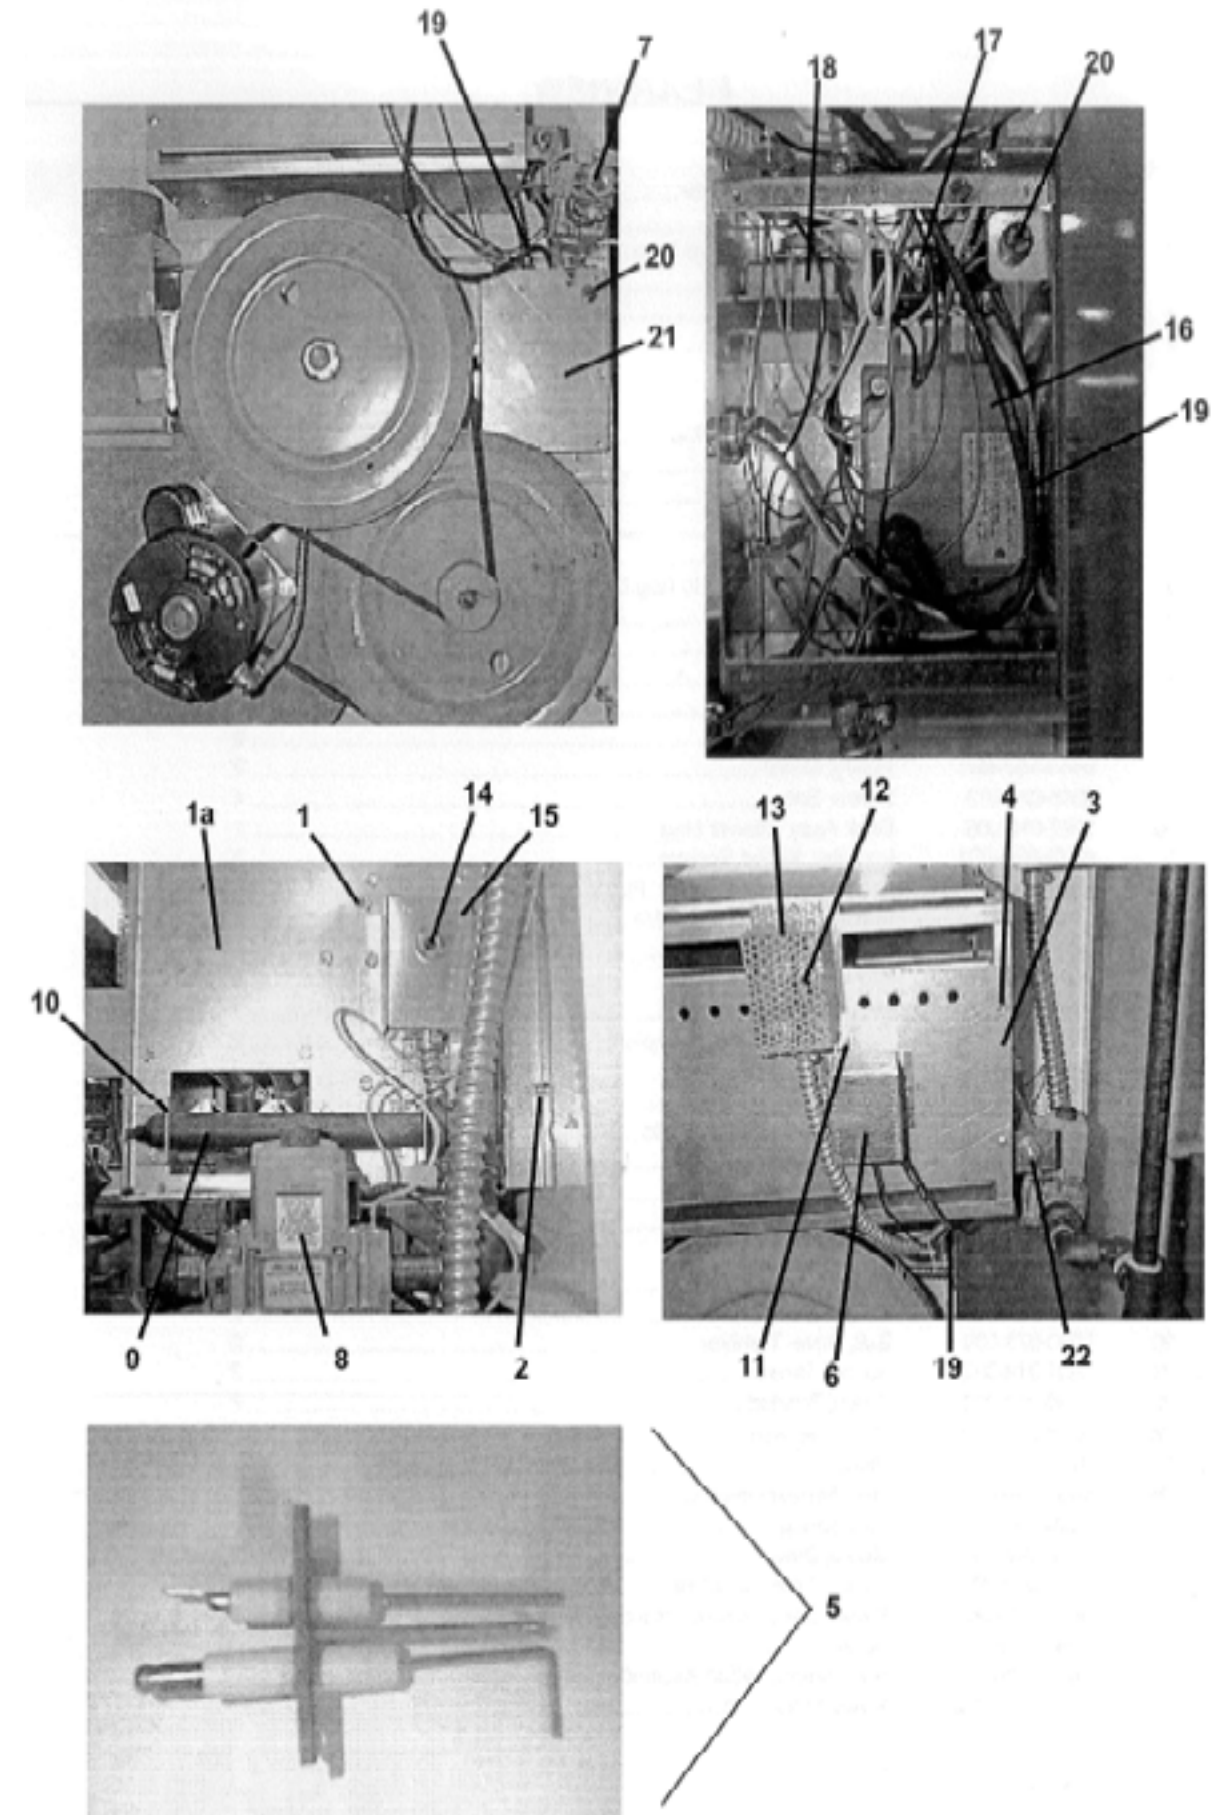

Rear View

Key	Part Number	Description	Quantity
*	9801-060-001	Switch Assembly, Air Flow	2
1	9539-461-009	Switch, Air Flow	2
2	9029-044-001	Bracket, Switch- Air Flow	2
3	9008-007-001	Actuator, Switch.....	2
4	9451-169-002	Pin, Cotter.....	2
5	9545-020-001	Screw	4
*	8640-401-001	Nut, Special Twin	2
*	9550-169-003	Shield, Switch	2
6	9029-046-001	Bracket, Actuator Stop	2
*	9545-008-001	Screw	4
7	9376-296-002	Motor, Drive	2
*	9732-205-003	Motor Replacement Kit.....	
*	5191-106-001	Motor Start Capacitor.....	1
8	9452-619-001	Plate, Motor Mtg.....	8
*	8640-413-002	Nut, Motor to Plate	8
9	9545-018-019	Screw, Motor Plate to Housing Back	8
9	8641-582-007	Lockwasher	8
9	9538-163-006	Spacer	8
9	8641-581-017	Flat Washer.....	24
9	9209-086-002	Rubber Grommet.....	8
*	9538-166-006	Grommet Spacers.....	8
27	9453-157-001	Pulley, Motor.....	2
*	9545-028-013	Screw, Set.....	4
10	9962-010-006	Back Assy, Blower Hsg	2
*	9278-039-001	Impeller, W/Set Screws	2
11	9991-053-001	Support Assy, Intermediate Pulley.....	2
12	9545-029-010	Bolt Rd Hd 3/8-16x1 1/4	6
13	9545-029-003	Bolt 3/8-16x1 1/2	2
12	8640-415-004	Nut	6
12	8641-581-035	Washer, Flat	6
14	9861-022-001	[NEW] Tension Arm Assy.....	2
*	9861-015-001	Arm Assy, Short [OLD]	2
*	9001-049-002	Arm, Tension [OLD].....	2
16	9908-039-004	Pulley Assy, Intermediate	2
17	9908-040-001	Pulley Driven	2
*	9538-164-001	Spacer, Shaft.....	2
*	9306-006-000	Key, Tumbler Shaft.....	2
18	8640-222-000	Nut, Hex	2
18	8641-582-015	Washer, Lock.....	2
19	9040-077-001	Belt, Drive- Motor	2
20	9040-073-009	Belt, Drive- Tumbler	2
21	9534-319-002	Spring, Tension.....	2
22	9099-012-002	Chain, Tension.....	2
23	9248-022-002	Hook, Tension	2
*	9125-003-001	Damper.....	4
24	9451-146-004	Pin, Damper Hinge.....	4
*	8520-141-000	Nut, Spring.....	8
*	9208-048-001	Guard, Drive.....	2
*	9454-649-001	Panel, Drive Guard, RH.....	2
*	9989-444-001	Panel, Drive Guard, LH	2
*	9545-008 006	Screw.....	36
25	9973-029-001	Head Recirculation Assembly Duct	2
27	9453-161-002	Motor Pulley - Driver	