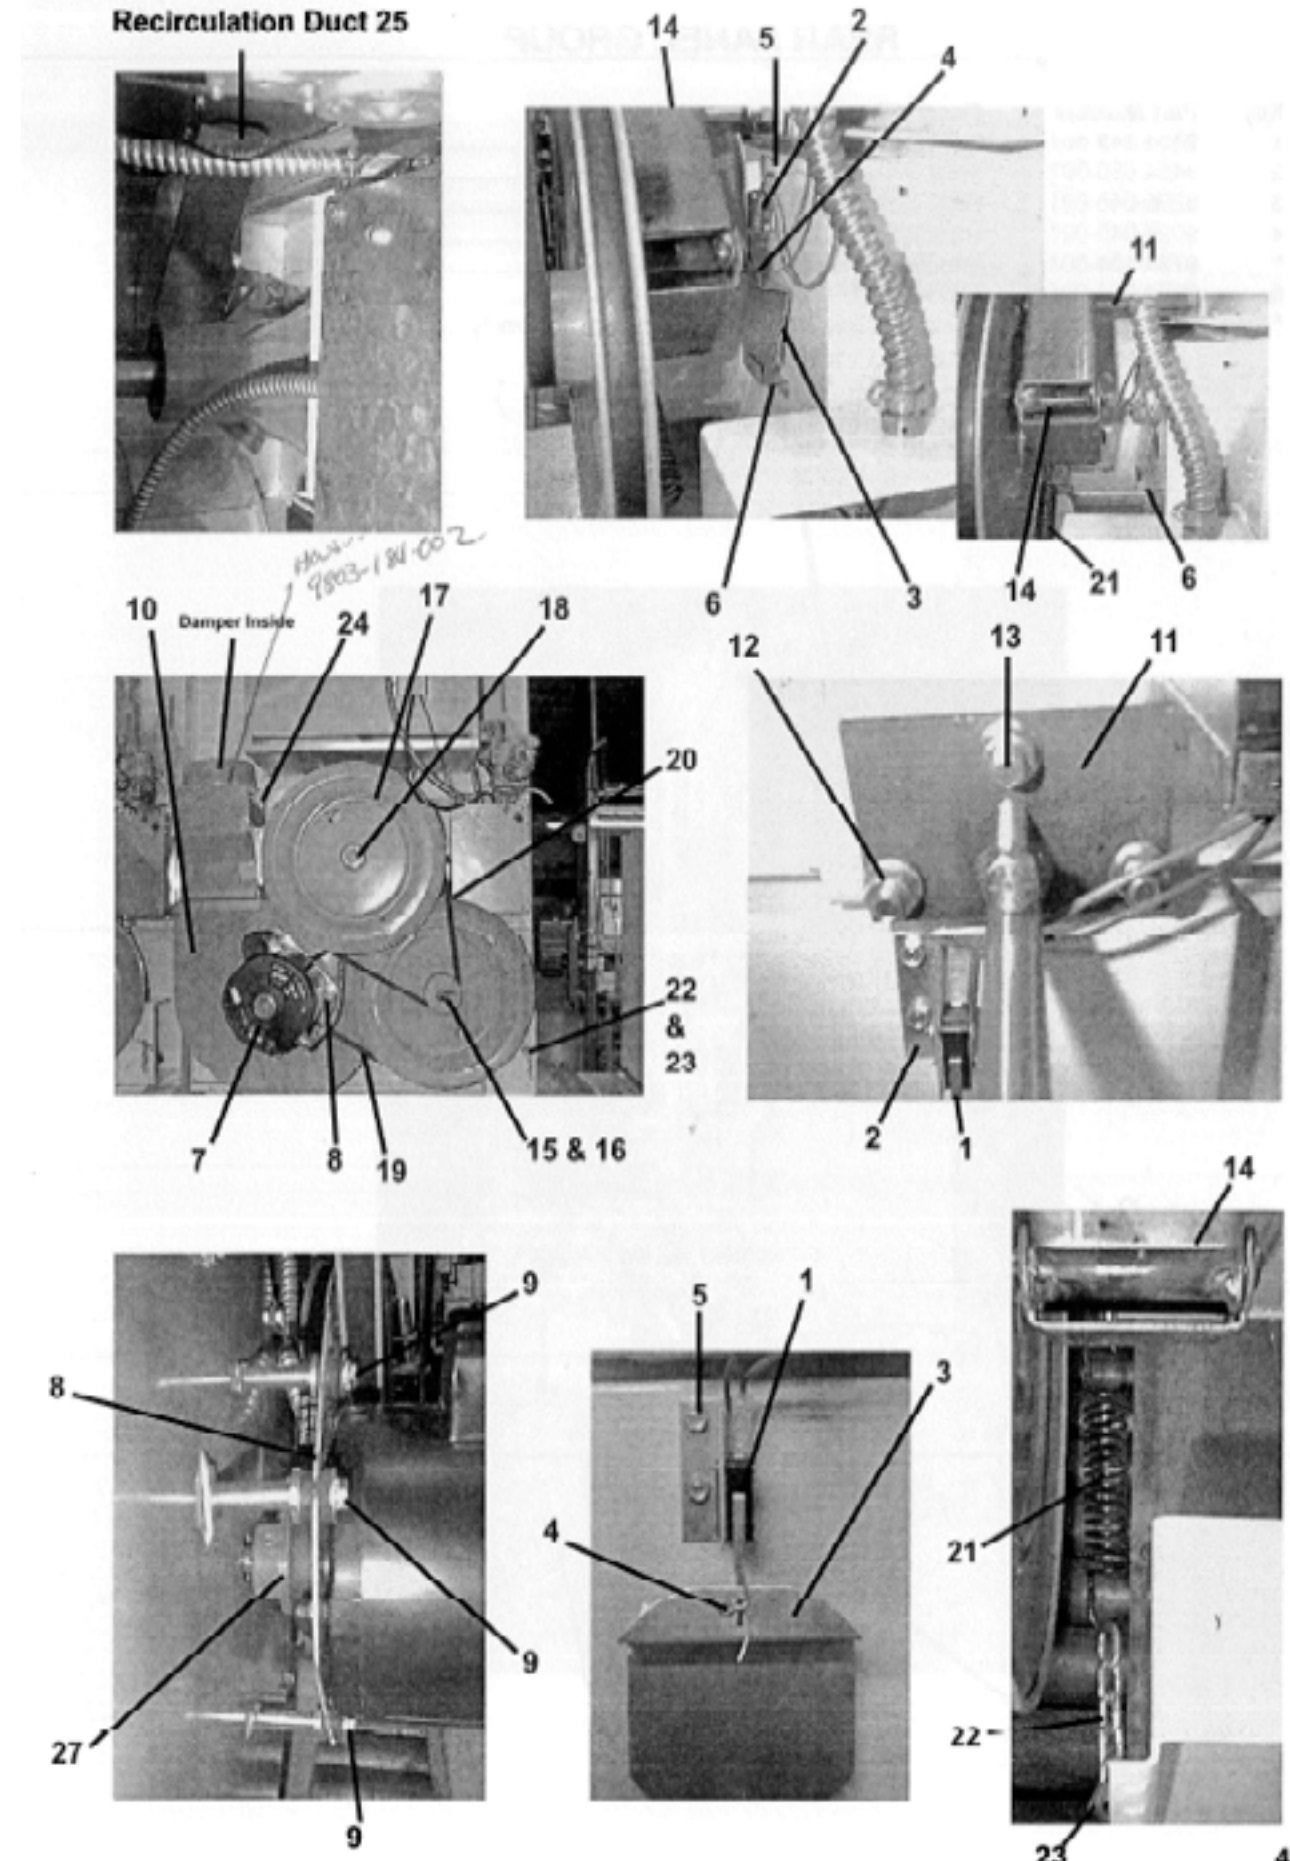

Recirculation Duct 25