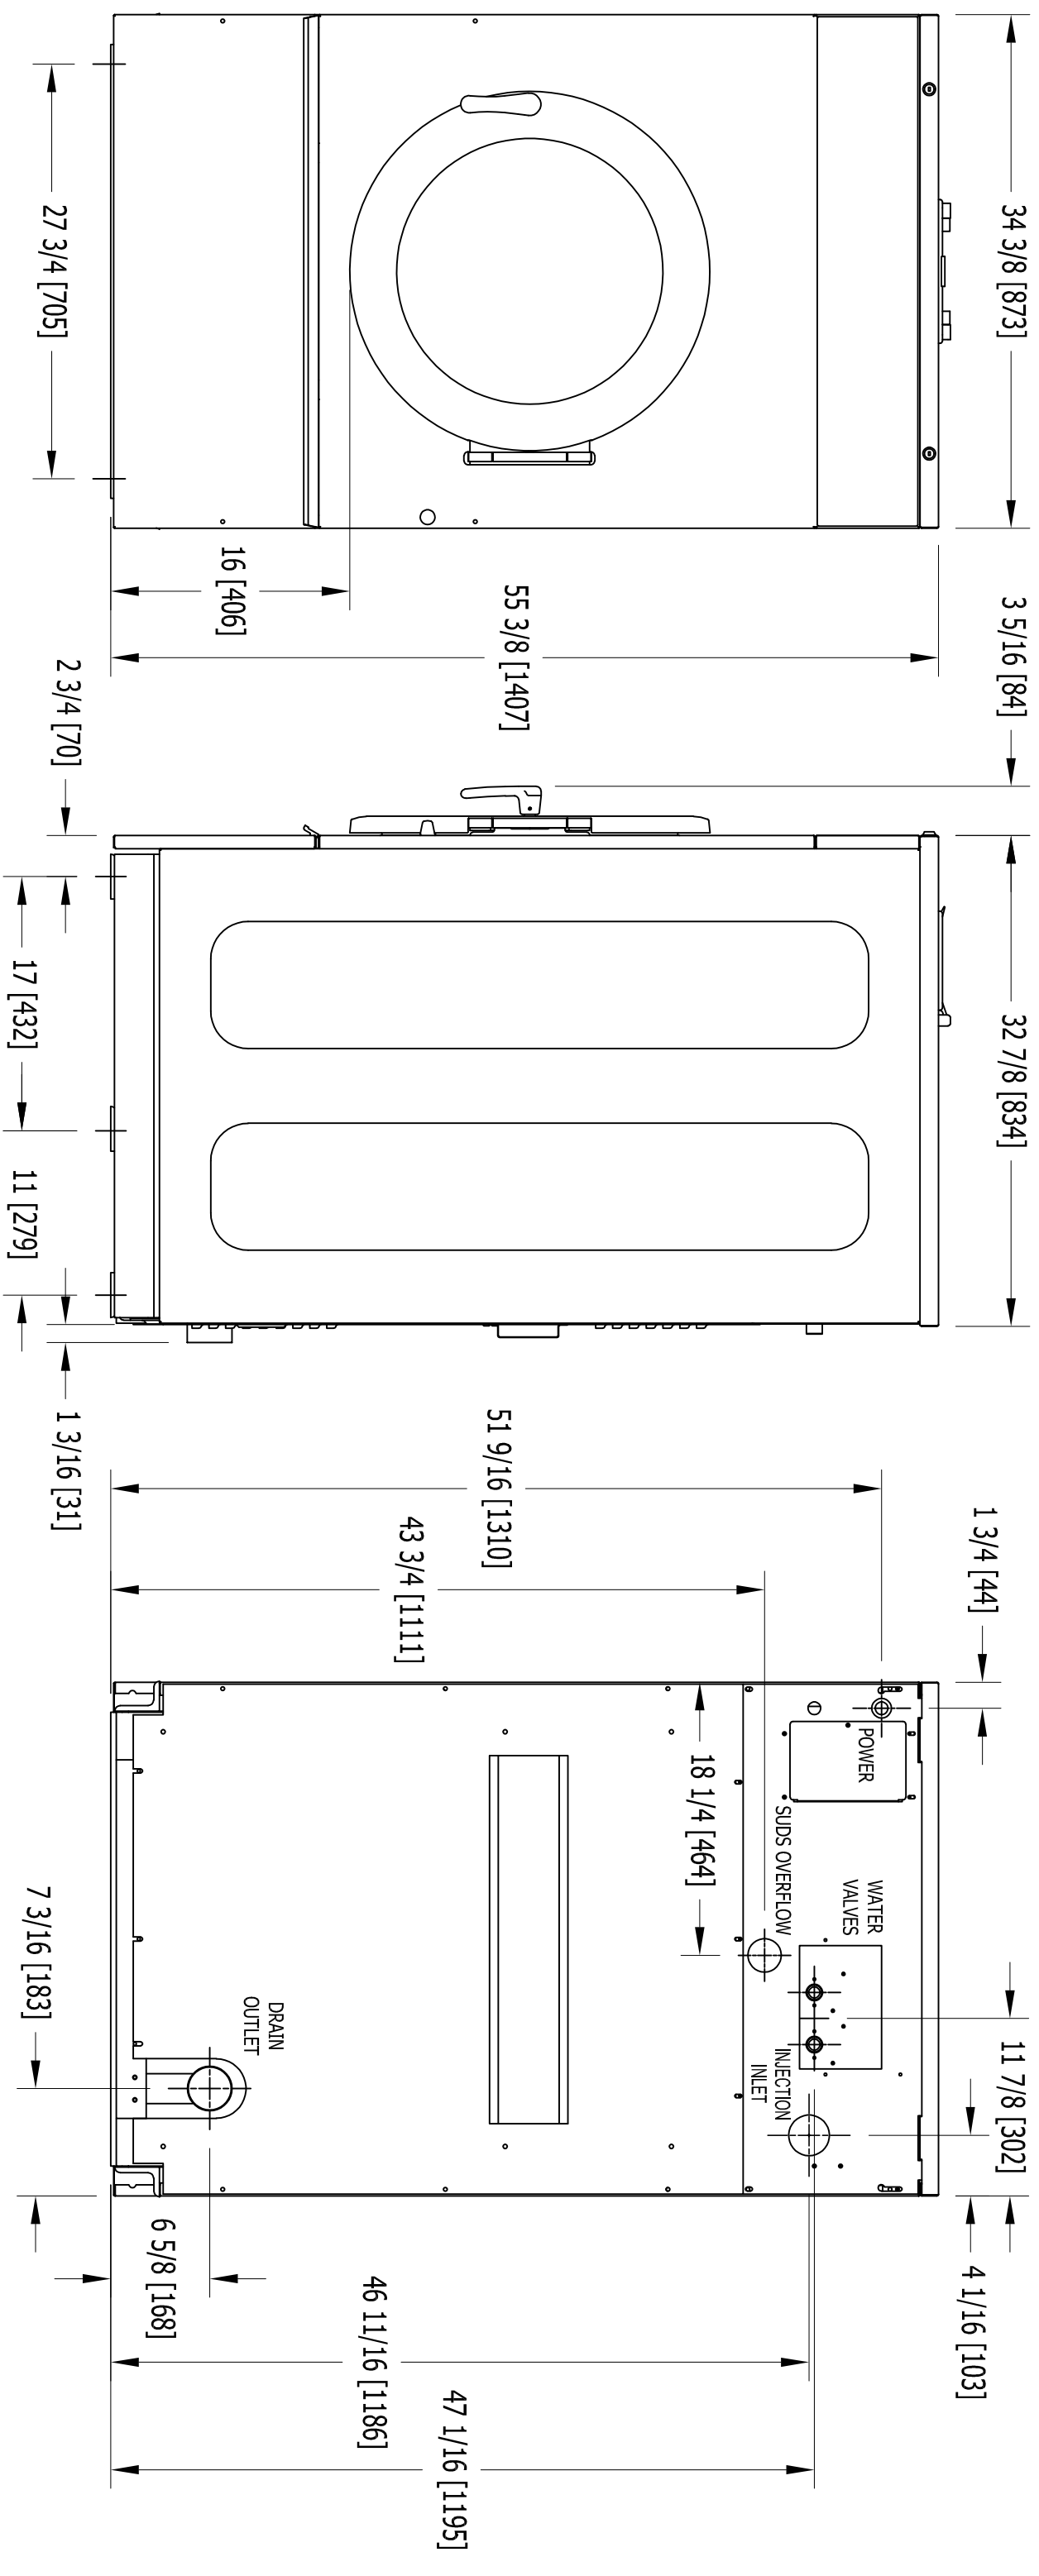

T-750 INDUSTRIAL WASHER MOUNTING DIMENSIONS

FRONT

SIDE

REAR