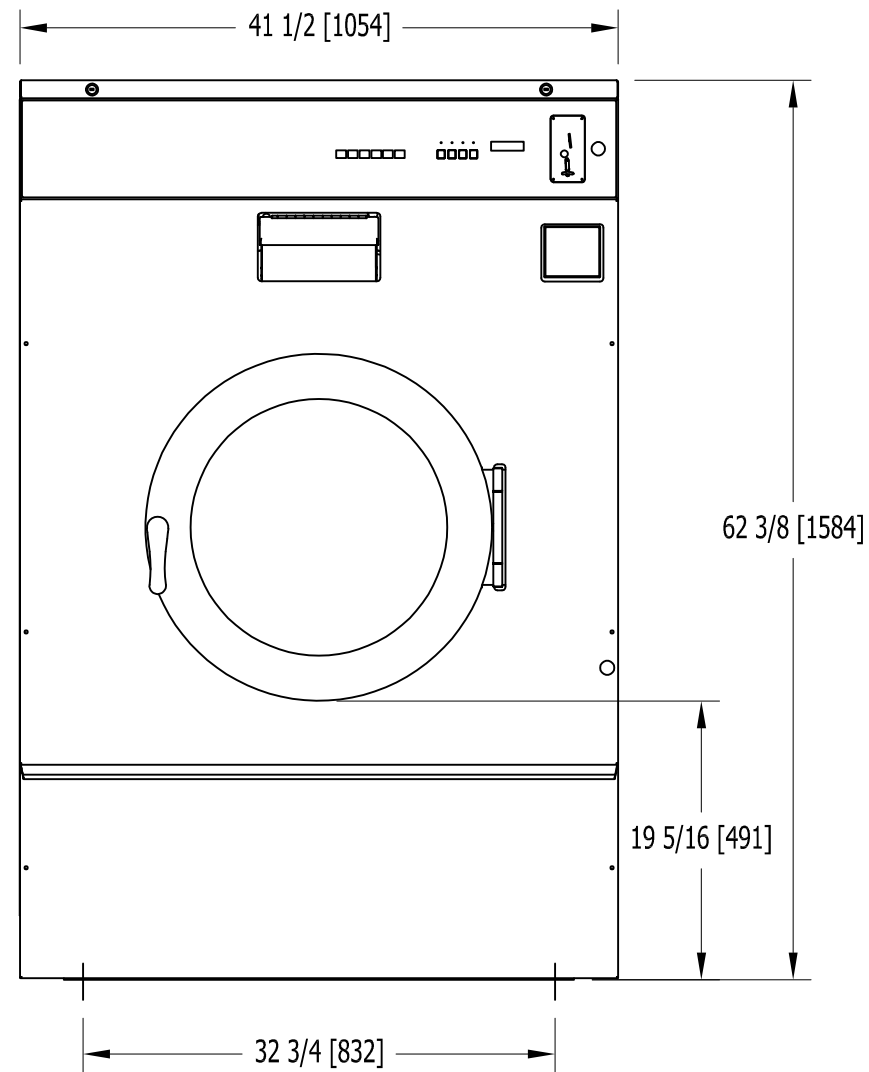

T-1450 COMMERCIAL WASHER MOUNTING DIMENSIONS

FRONT

SIDE

REAR