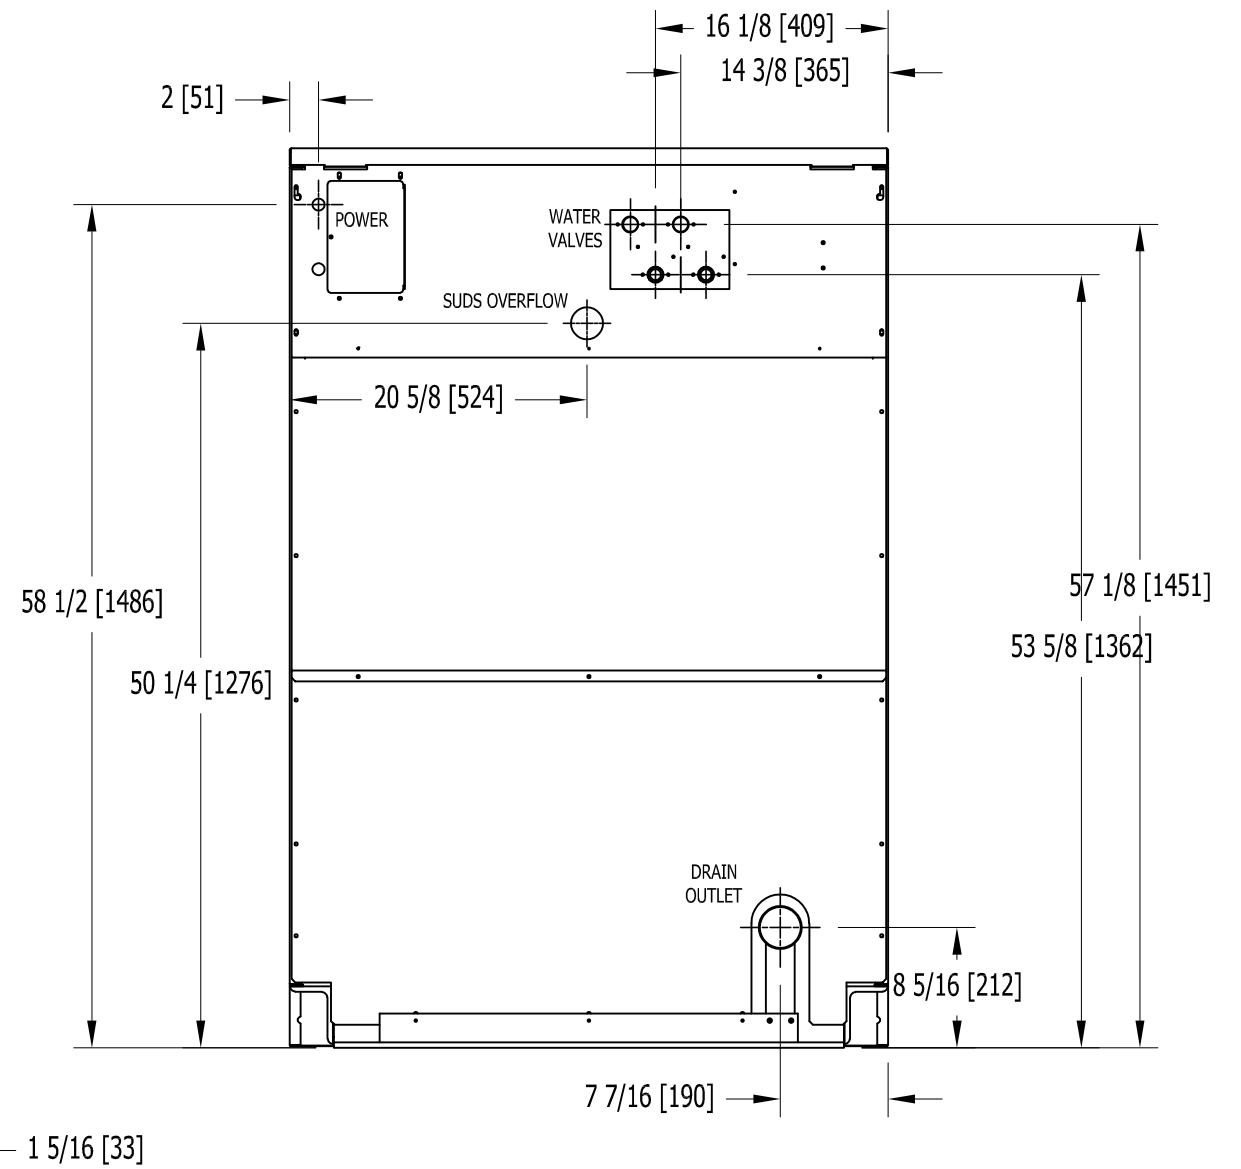

T-1450 COMMERCIAL WASHER MOUNTING DIMENSIONS

FRONT

SIDE

REAR