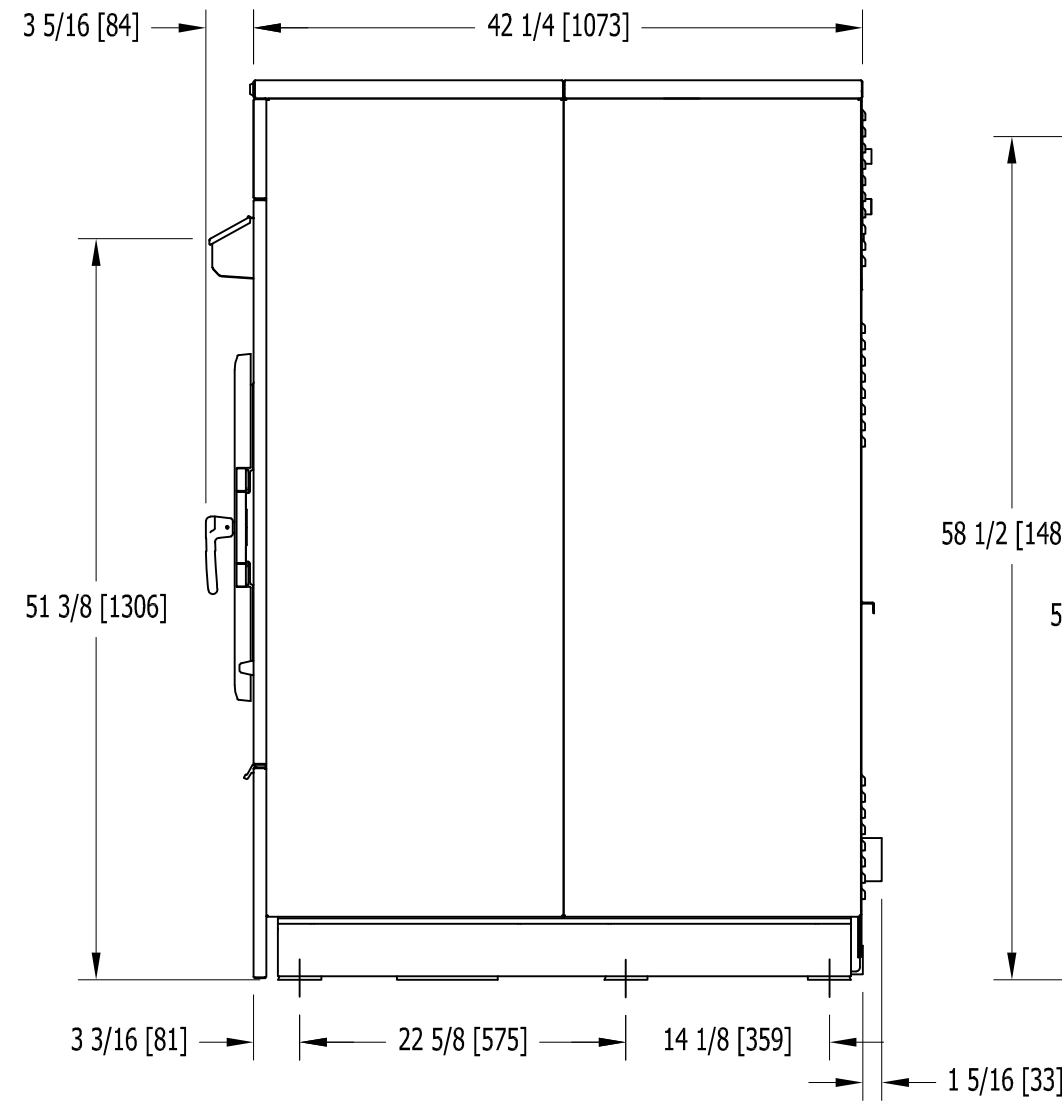

T-1450 COMMERCIAL WASHER MOUNTING DIMENSIONS

FRONT

SIDE

REAR