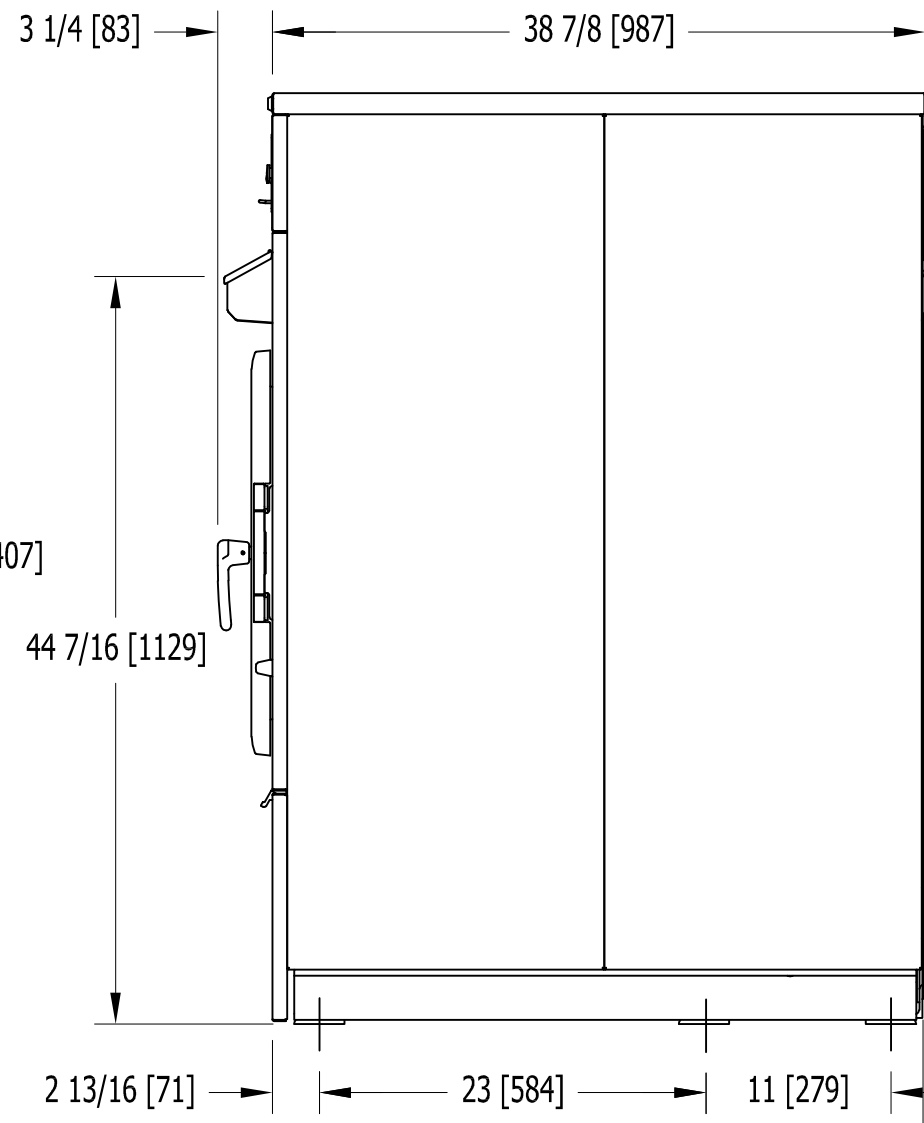

# T-950 COMMERCIAL WASHER MOUNTING DIMENSIONS

FRONT

SIDE

REAR