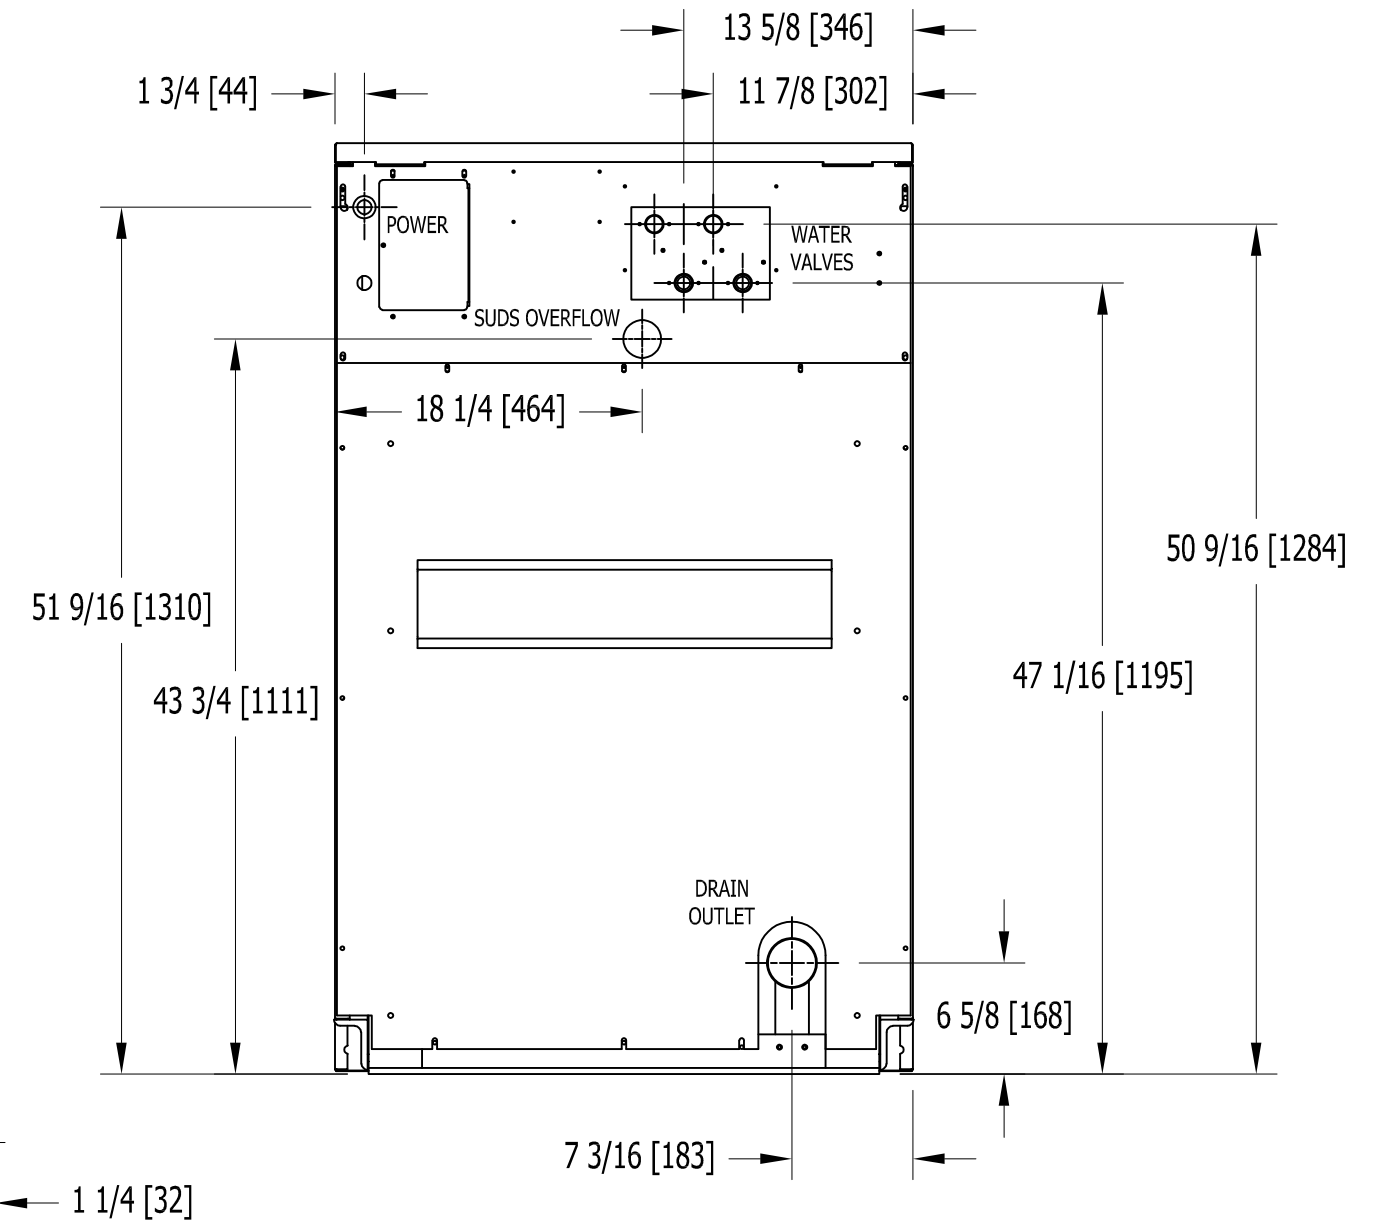

# T-950 COMMERCIAL WASHER MOUNTING DIMENSIONS

FRONT

SIDE

REAR