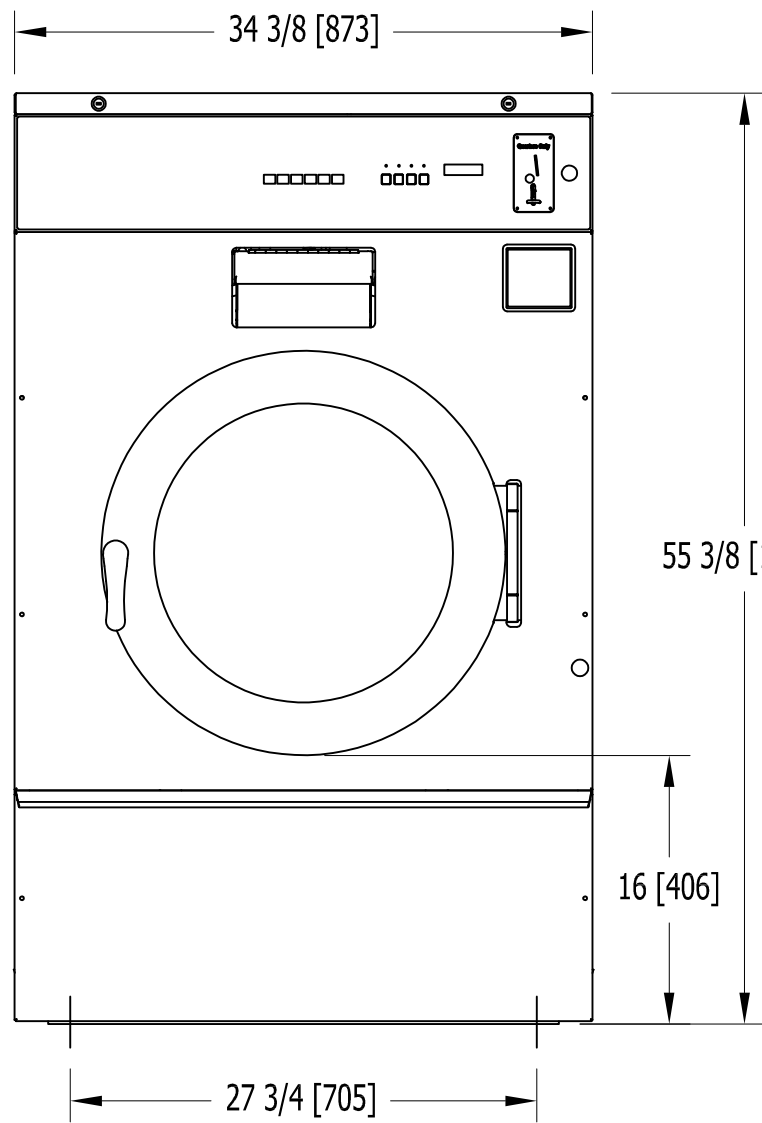

# T-950 COMMERCIAL WASHER MOUNTING DIMENSIONS

FRONT

SIDE

REAR