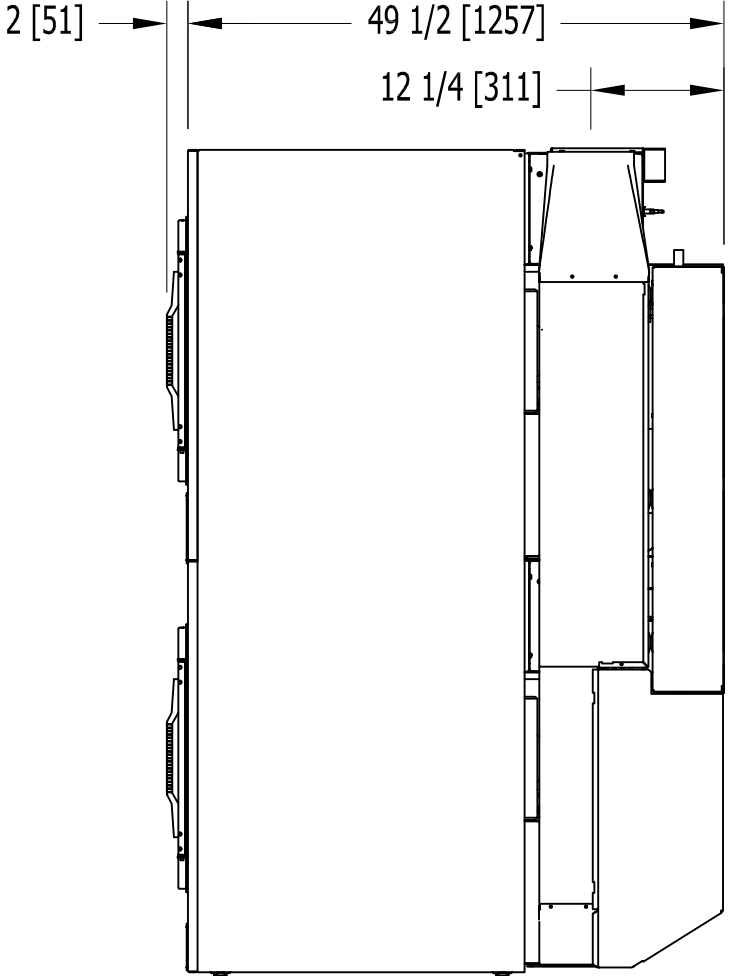

T-30X2 INDUSTRIAL DRYER INSTALLATION DIMENSIONS

DIMENSIONS ARE IN INCHES [MILLIMETERS]

FRONT

DIMENSIONS ARE IN INCHES [MILLIMETERS]

SIDE

DIMENSIONS ARE IN INCHES [MILLIMETERS]

BACK