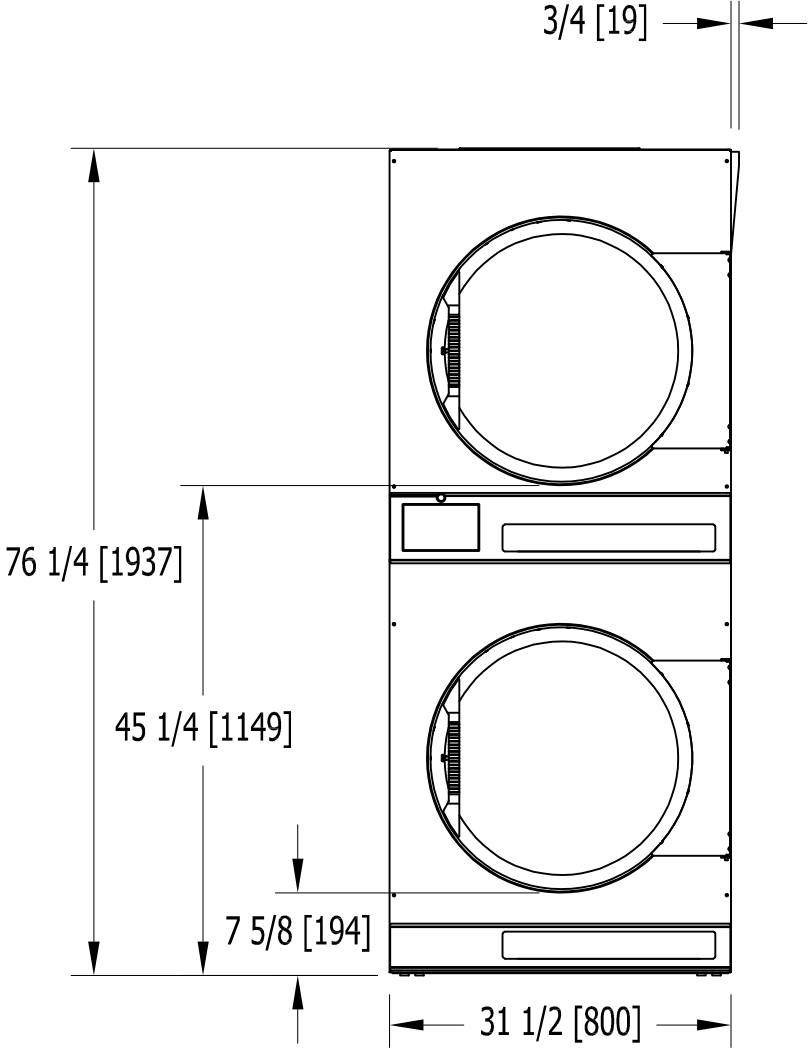

T-30X2 INDUSTRIAL DRYER INSTALLATION DIMENSIONS

DIMENSIONS ARE IN INCHES [MILLIMETERS]

FRONT

DIMENSIONS ARE IN INCHES [MILLIMETERS]

SIDE

DIMENSIONS ARE IN INCHES [MILLIMETERS]

BACK